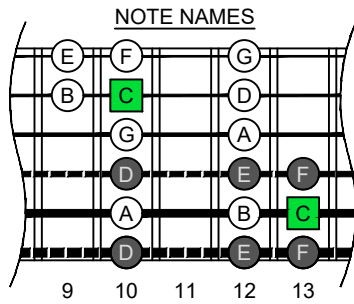

C
 major scale
 (ionian mode)
BAGED
 octaves
 box shapes
 6-string bass
 Drop E0 - EBEADG

www.cagedoctaves.com

Zon Brookes

BAGED octaves (6-string bass : Drop E0 - EBEADG) C major scale (ionian mode) - 5D2 box shape

BAGED octaves (6-string bass : Drop E0 - EBEADG) C major scale (ionian mode) ENTIRE FINGERBOARD NOTE NAMES : 5D2 box shape

BAGED octaves (6-string bass : Drop E0 - EBEADG) C major scale (ionian mode) ENTIRE FINGERBOARD INTERVALS : 5D2 box shape