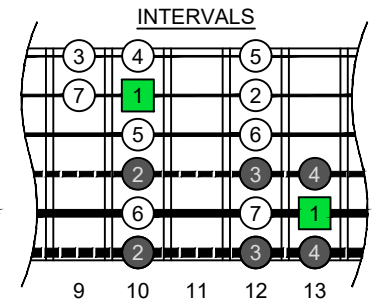

C
 major scale
 (ionian mode)
BAGED
 octaves
 box shapes
 6-string bass
 Drop E0 - EBEADG

www.cagedoctaves.com

Zon Brookes

BAGED octaves (6-string bass : Drop E0 - EBEADG) C major scale (ionian mode) - 5D2 box shape

BAGED octaves (6-string bass : Drop E0 - EBEADG) C major scale (ionian mode) ENTIRE FINGERBOARD NOTE NAMES : 5D2 box shape

BAGED octaves (6-string bass : Drop E0 - EBEADG) C major scale (ionian mode) ENTIRE FINGERBOARD INTERVALS : 5D2 box shape