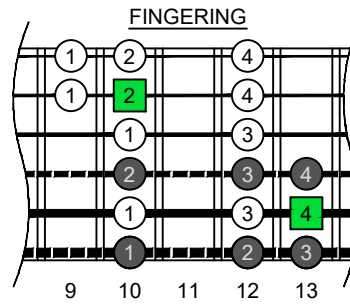

C
 major scale
 (ionian mode)
BAGED
 octaves
 box shapes
 6-string bass
 Drop E0 - EBEADG

www.cagedoctaves.com

Zon Brookes

BAGED octaves (6-string bass : Drop E0 - EBEADG) C major scale (ionian mode) - 5D2 box shape

BAGED octaves (6-string bass : Drop E0 - EBEADG) C major scale (ionian mode) ENTIRE FINGERBOARD NOTE NAMES : 5D2 box shape

BAGED octaves (6-string bass : Drop E0 - EBEADG) C major scale (ionian mode) ENTIRE FINGERBOARD INTERVALS : 5D2 box shape