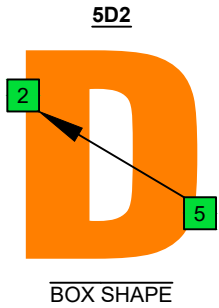

C
 major scale
 (ionian mode)
BAGED
 octaves
 box shapes
 6-string bass
 Drop E0 - EBEADG

www.cagedoctaves.com

Zon Brookes

BAGED octaves (6-string bass : Drop E0 - EBEADG) C major scale (ionian mode) - 5D2 box shape

BAGED octaves (6-string bass : Drop E0 - EBEADG) C major scale (ionian mode) ENTIRE FINGERBOARD NOTE NAMES : 5D2 box shape

BAGED octaves (6-string bass : Drop E0 - EBEADG) C major scale (ionian mode) ENTIRE FINGERBOARD INTERVALS : 5D2 box shape