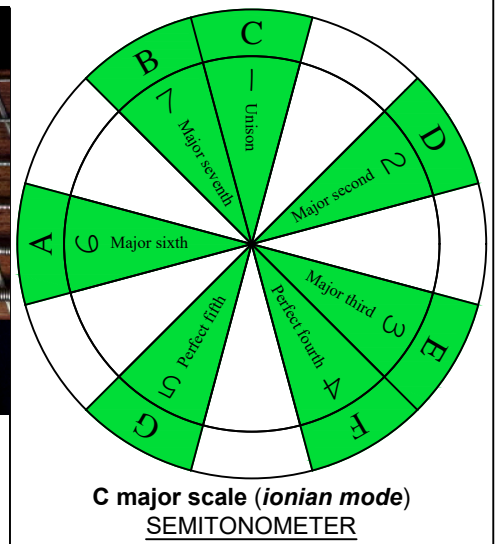

C
 major scale
 (ionian mode)
BAGED
 octaves
 box shapes
 6-string bass
 Drop E0 - EBEADG

www.cagedoctaves.com

Zon Brookes

BAGED octaves (6-string bass : Drop E0 - EBEADG) C major scale (ionian mode) - 5D2 box shape

BAGED octaves (6-string bass : Drop E0 - EBEADG) C major scale (ionian mode) ENTIRE FINGERBOARD NOTE NAMES : 5D2 box shape

BAGED octaves (6-string bass : Drop E0 - EBEADG) C major scale (ionian mode) ENTIRE FINGERBOARD INTERVALS : 5D2 box shape