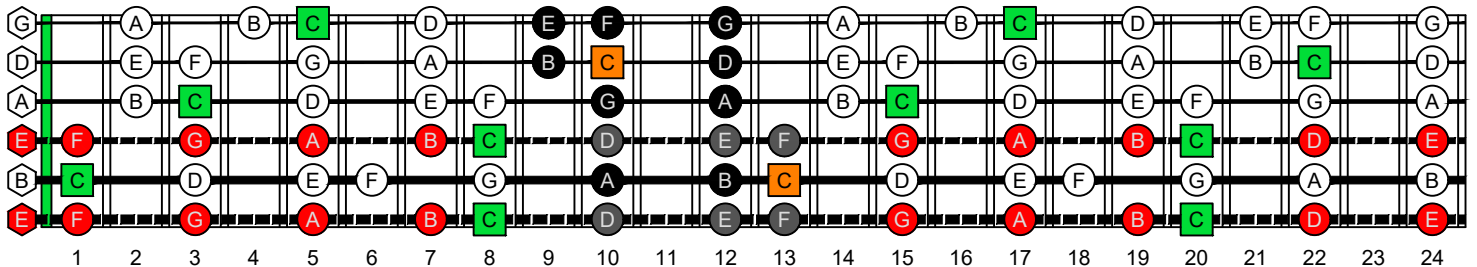

C
 major scale
 (ionian mode)
BAGED
 octaves
 box shapes
 6-string bass
 Drop E0 - EBEADG

www.cagedoctaves.com

Zon Brookes

BAGED octaves (6-string bass : Drop E0 - EBEADG) C major scale (ionian mode) - 5D2 box shape

BAGED octaves (6-string bass : Drop E0 - EBEADG) C major scale (ionian mode) ENTIRE FINGERBOARD NOTE NAMES : 5D2 box shape

BAGED octaves (6-string bass : Drop E0 - EBEADG) C major scale (ionian mode) ENTIRE FINGERBOARD INTERVALS : 5D2 box shape