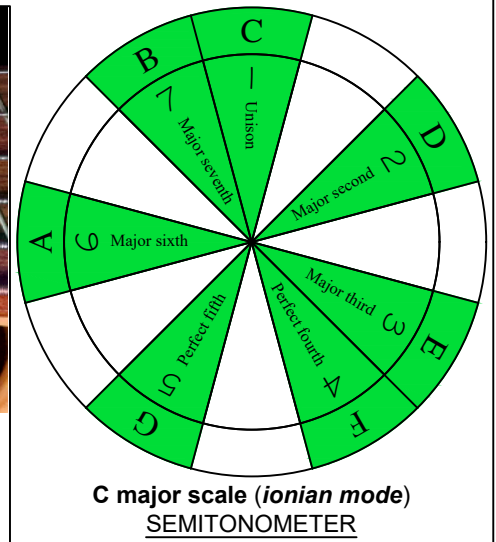

C
 major scale
 (ionian mode)
BAGED
 octaves
 box shapes
 6-string bass
 Drop E0 - EBEADG

5B3 at 12

NOTE NAMES

FINGERING

INTERVALS

www.cagedoctaves.com

Zon Brookes

BAGED octaves (6-string bass : Drop E0 - EBEADG) C major scale (ionian mode) - 5B3 box shape at 12

BAGED octaves (6-string bass : Drop E0 - EBEADG) C major scale (ionian mode) ENTIRE FINGERBOARD NOTE NAMES : 5B3 box shape at 12

BAGED octaves (6-string bass : Drop E0 - EBEADG) C major scale (ionian mode) ENTIRE FINGERBOARD INTERVALS : 5B3 box shape at 12