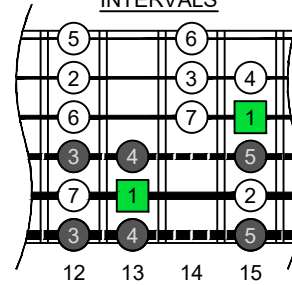

C
 major scale
 (ionian mode)
BAGED
 octaves
 box shapes
 6-string bass
 Drop E0 - EBEADG

5B3 at 12

NOTE NAMES

FINGERING

INTERVALS

www.cagedoctaves.com

Zon Brookes

BAGED octaves (6-string bass : Drop E0 - EBEADG) C major scale (ionian mode) - 5B3 box shape at 12

BAGED octaves (6-string bass : Drop E0 - EBEADG) C major scale (ionian mode) ENTIRE FINGERBOARD NOTE NAMES : 5B3 box shape at 12

BAGED octaves (6-string bass : Drop E0 - EBEADG) C major scale (ionian mode) ENTIRE FINGERBOARD INTERVALS : 5B3 box shape at 12