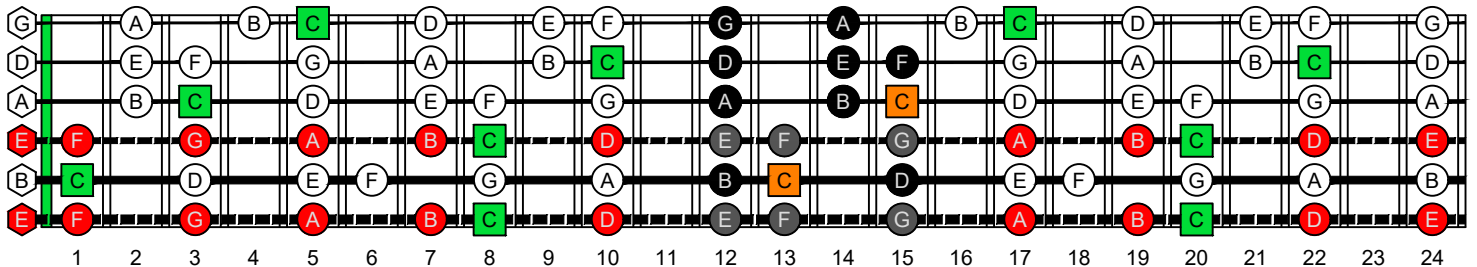

C
 major scale
 (ionian mode)
BAGED
 octaves
 box shapes
 6-string bass
 Drop E0 - EBEADG

5B3 at 12

NOTE NAMES

FINGERING

INTERVALS

www.cagedoctaves.com

Zon Brookes

BAGED octaves (6-string bass : Drop E0 - EBEADG) C major scale (ionian mode) - 5B3 box shape at 12

BAGED octaves (6-string bass : Drop E0 - EBEADG) C major scale (ionian mode) ENTIRE FINGERBOARD NOTE NAMES : 5B3 box shape at 12

BAGED octaves (6-string bass : Drop E0 - EBEADG) C major scale (ionian mode) ENTIRE FINGERBOARD INTERVALS : 5B3 box shape at 12