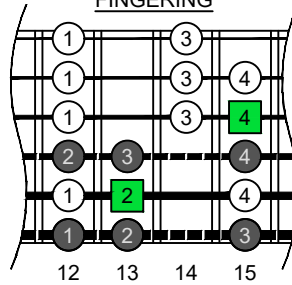

C
 major scale
 (ionian mode)
BAGED
 octaves
 box shapes
 6-string bass
 Drop E0 - EBEADG

5B3 at 12

NOTE NAMES

FINGERING

INTERVALS

www.cagedoctaves.com

Zon Brookes

BAGED octaves (6-string bass : Drop E0 - EBEADG) C major scale (ionian mode) - 5B3 box shape at 12

BAGED octaves (6-string bass : Drop E0 - EBEADG) C major scale (ionian mode) ENTIRE FINGERBOARD NOTE NAMES : 5B3 box shape at 12

BAGED octaves (6-string bass : Drop E0 - EBEADG) C major scale (ionian mode) ENTIRE FINGERBOARD INTERVALS : 5B3 box shape at 12