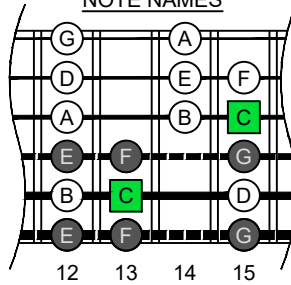

C
 major scale
 (ionian mode)
BAGED
 octaves
 box shapes
 6-string bass
 Drop E0 - EBEADG

5B3 at 12

NOTE NAMES

FINGERING

INTERVALS

www.cagedoctaves.com

Zon Brookes

BAGED octaves (6-string bass : Drop E0 - EBEADG) C major scale (ionian mode) - 5B3 box shape at 12

BAGED octaves (6-string bass : Drop E0 - EBEADG) C major scale (ionian mode) ENTIRE FINGERBOARD NOTE NAMES : 5B3 box shape at 12

BAGED octaves (6-string bass : Drop E0 - EBEADG) C major scale (ionian mode) ENTIRE FINGERBOARD INTERVALS : 5B3 box shape at 12