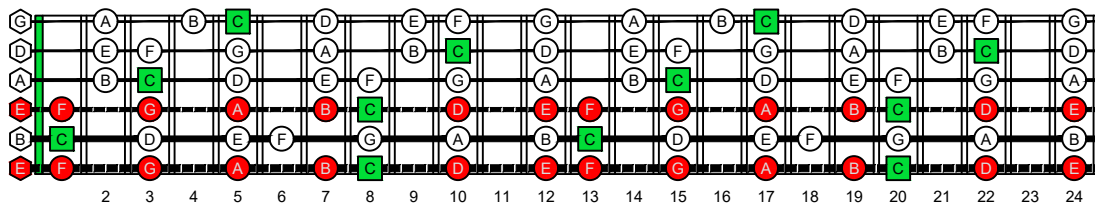

BAGED octaves (6-string bass : Drop E0 - EBEADG) C major scale (ionian mode) : ENTIRE FINGERBOARD NOTE NAMES

BAGED octaves (6-string bass : Drop E0 - EBEADG) C major scale (ionian mode) : ENTIRE FINGERBOARD INTERVALS

C
major scale
(ionian mode)
BAGED
octaves
box shapes
6-string bass
Drop E0 - EBEADG

C major scale (ionian mode)
SEMITONOMETER

5B3
BOX SHAPE

3A1
BOX SHAPE

6G4G1
BOX SHAPE

6E4E2
BOX SHAPE

5D2
BOX SHAPE

5B3 at 12
BOX SHAPE