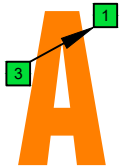

BAGED octaves (6-string bass : Drop E0 - EBEADG) C major scale (ionian mode) : ENTIRE FINGERBOARD NOTE NAMES

BAGED octaves (6-string bass : Drop E0 - EBEADG) C major scale (ionian mode) : ENTIRE FINGERBOARD INTERVALS

C
major scale
(ionian mode)
BAGED
octaves
box shapes
6-string bass
Drop E0 - EBEADG

C major scale (ionian mode)
SEMITONOMETER

5B3
BOX SHAPE

3A1
BOX SHAPE

6G4G1
BOX SHAPE

6E4E2
BOX SHAPE

5D2
BOX SHAPE

5B3 at 12
BOX SHAPE