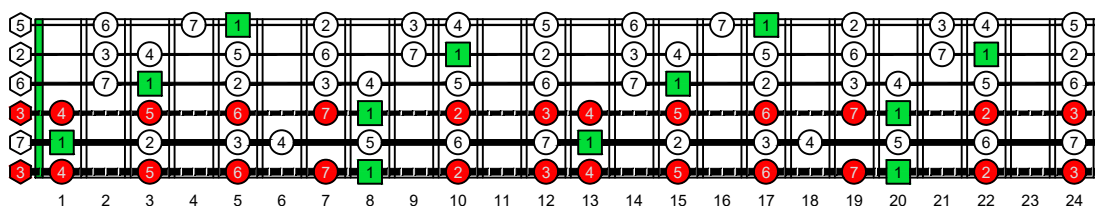

BAGED octaves (6-string bass : Drop E0 - EBEADG) C major scale (ionian mode) : ENTIRE FINGERBOARD NOTE NAMES

BAGED octaves (6-string bass : Drop E0 - EBEADG) C major scale (ionian mode) : ENTIRE FINGERBOARD INTERVALS

C
major scale
(ionian mode)
BAGED
octaves
box shapes
6-string bass
Drop E0 - EBEADG

C major scale (ionian mode)
SEMITONOMETER

5B3
BOX SHAPE

3A1
BOX SHAPE

6G4G1
BOX SHAPE

6E4E2
BOX SHAPE

5D2
BOX SHAPE

5B3 at 12
BOX SHAPE