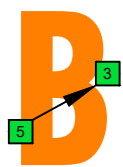

BAGED octaves (6-string bass : Drop E0 - EBEADG) C major scale (ionian mode) : ENTIRE FINGERBOARD NOTE NAMES

BAGED octaves (6-string bass : Drop E0 - EBEADG) C major scale (ionian mode) : ENTIRE FINGERBOARD INTERVALS

C
major scale
(ionian mode)
BAGED
octaves
box shapes
6-string bass
Drop E0 - EBEADG

C major scale (ionian mode)
SEMITONOMETER

5B3
BOX SHAPE

3A1
BOX SHAPE

6G4G1
BOX SHAPE

6E4E2
BOX SHAPE

5D2
BOX SHAPE

5B3 at 12
BOX SHAPE