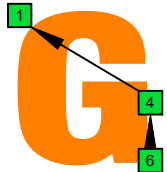

BAGED octaves (6-string bass : Drop E0 - EBEADG) C major scale (ionian mode) : ENTIRE FINGERBOARD NOTE NAMES

BAGED octaves (6-string bass : Drop E0 - EBEADG) C major scale (ionian mode) : ENTIRE FINGERBOARD INTERVALS

C
major scale
(ionian mode)
BAGED
octaves
box shapes
6-string bass
Drop E0 - EBEADG

C major scale (ionian mode)
SEMITONOMETER

5B3
BOX SHAPE

3A1
BOX SHAPE

6G4G1
BOX SHAPE

6E4E2
BOX SHAPE

5D2
BOX SHAPE

5B3 at 12
BOX SHAPE