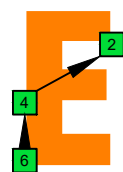

BAGED octaves (6-string bass : Drop E0 - EBEADG) C major scale (ionian mode) : ENTIRE FINGERBOARD NOTE NAMES

BAGED octaves (6-string bass : Drop E0 - EBEADG) C major scale (ionian mode) : ENTIRE FINGERBOARD INTERVALS

C
major scale
(ionian mode)
BAGED
octaves
box shapes
6-string bass
Drop E0 - EBEADG

C major scale (ionian mode)
SEMITONOMETER

5B3
BOX SHAPE

3A1
BOX SHAPE

6G4G1
BOX SHAPE

6E4E2
BOX SHAPE

5D2
BOX SHAPE

5B3 at 12
BOX SHAPE