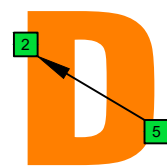

BAGED octaves (6-string bass : Drop E0 - EBEADG) C major scale (ionian mode) : ENTIRE FINGERBOARD NOTE NAMES

BAGED octaves (6-string bass : Drop E0 - EBEADG) C major scale (ionian mode) : ENTIRE FINGERBOARD INTERVALS

C
major scale
(ionian mode)
BAGED
octaves
box shapes
6-string bass
Drop E0 - EBEADG

C major scale (ionian mode)
SEMITONOMETER

5B3
BOX SHAPE

3A1
BOX SHAPE

6G4G1
BOX SHAPE

6E4E2
BOX SHAPE

5D2
BOX SHAPE

5B3 at 12
BOX SHAPE