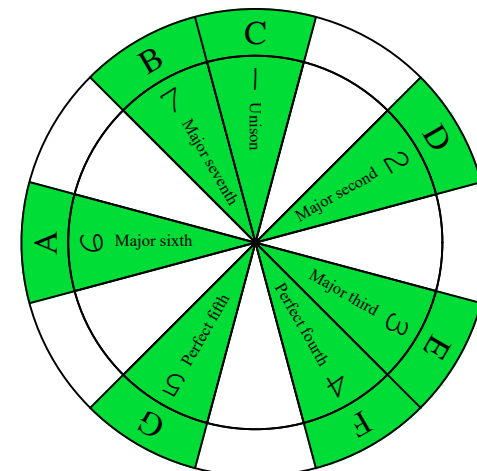

BAGED octaves (6-string bass : Drop E0 - EBEADG) C major scale (ionian mode) : ENTIRE FINGERBOARD NOTE NAMES

BAGED octaves (6-string bass : Drop E0 - EBEADG) C major scale (ionian mode) : ENTIRE FINGERBOARD INTERVALS

C
major scale
(ionian mode)
BAGED
octaves
box shapes
6-string bass
Drop E0 - EBEADG

C major scale (ionian mode)
SEMITONOMETER

5B3
BOX SHAPE

3A1
BOX SHAPE

6G4G1
BOX SHAPE

6E4E2
BOX SHAPE

5D2
BOX SHAPE

5B3 at 12
BOX SHAPE