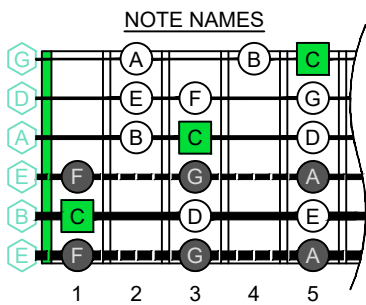

**C**  
 major scale  
 (ionian mode)  
**BAGED**  
 octaves  
 box shapes  
 (3nps)  
 6-string bass  
 Drop E0 - EBEADG

www.cagedoctaves.com

Zon Brookes

BAGED octaves (6-string bass : Drop E0 - EBEADG) C major scale (ionian mode) - 5B3A1 box shape (3nps)

BAGED octaves (6-string bass : Drop E0 - EBEADG) C major scale (ionian mode) ENTIRE FINGERBOARD NOTE NAMES : 5B3A1 box shape (3nps)

BAGED octaves (6-string bass : Drop E0 - EBEADG) C major scale (ionian mode) ENTIRE FINGERBOARD INTERVALS : 5B3A1 box shape (3nps)