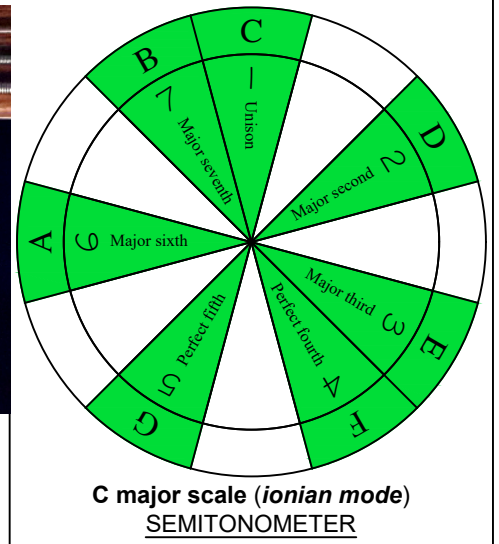

**C**  
 major scale  
 (ionian mode)  
**BAGED**  
 octaves  
 box shapes  
 (3nps)  
 6-string bass  
 Drop E0 - EBEADG

www.cagedoctaves.com

Zon Brookes

BAGED octaves (6-string bass : Drop E0 - EBEADG) C major scale (ionian mode) - 5B3A1 box shape (3nps)

BAGED octaves (6-string bass : Drop E0 - EBEADG) C major scale (ionian mode) ENTIRE FINGERBOARD NOTE NAMES : 5B3A1 box shape (3nps)

BAGED octaves (6-string bass : Drop E0 - EBEADG) C major scale (ionian mode) ENTIRE FINGERBOARD INTERVALS : 5B3A1 box shape (3nps)