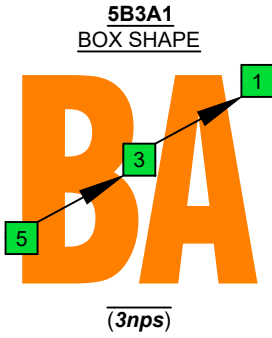

**C**  
 major scale  
 (ionian mode)  
**BAGED**  
 octaves  
 box shapes  
 (3nps)  
 6-string bass  
 Drop E0 - EBEADG

www.cagedoctaves.com

Zon Brookes

BAGED octaves (6-string bass : Drop E0 - EBEADG) C major scale (ionian mode) - 5B3A1 box shape (3nps)

BAGED octaves (6-string bass : Drop E0 - EBEADG) C major scale (ionian mode) ENTIRE FINGERBOARD NOTE NAMES : 5B3A1 box shape (3nps)

BAGED octaves (6-string bass : Drop E0 - EBEADG) C major scale (ionian mode) ENTIRE FINGERBOARD INTERVALS : 5B3A1 box shape (3nps)