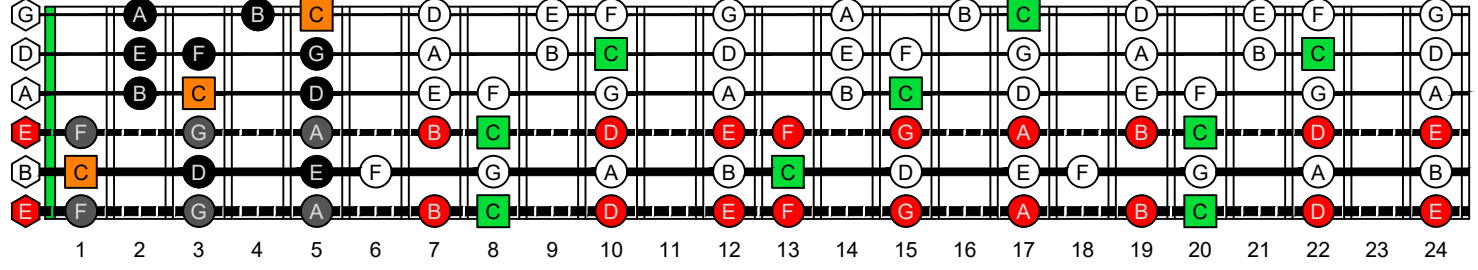

**C**  
 major scale  
 (ionian mode)  
**BAGED**  
 octaves  
 box shapes  
 (3nps)  
 6-string bass  
 Drop E0 - EBEADG

www.cagedoctaves.com

Zon Brookes

BAGED octaves (6-string bass : Drop E0 - EBEADG) C major scale (ionian mode) - 5B3A1 box shape (3nps)

BAGED octaves (6-string bass : Drop E0 - EBEADG) C major scale (ionian mode) ENTIRE FINGERBOARD NOTE NAMES : 5B3A1 box shape (3nps)

BAGED octaves (6-string bass : Drop E0 - EBEADG) C major scale (ionian mode) ENTIRE FINGERBOARD INTERVALS : 5B3A1 box shape (3nps)