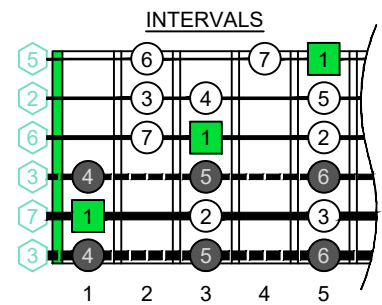

**C**  
 major scale  
 (ionian mode)  
**BAGED**  
 octaves  
 box shapes  
 (3nps)  
 6-string bass  
 Drop E0 - EBEADG

www.cagedoctaves.com

Zon Brookes

BAGED octaves (6-string bass : Drop E0 - EBEADG) C major scale (ionian mode) - 5B3A1 box shape (3nps)

BAGED octaves (6-string bass : Drop E0 - EBEADG) C major scale (ionian mode) ENTIRE FINGERBOARD NOTE NAMES : 5B3A1 box shape (3nps)

BAGED octaves (6-string bass : Drop E0 - EBEADG) C major scale (ionian mode) ENTIRE FINGERBOARD INTERVALS : 5B3A1 box shape (3nps)