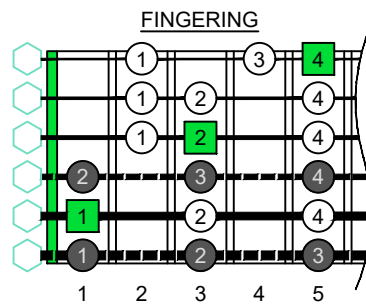

**C**  
 major scale  
 (ionian mode)  
**BAGED**  
 octaves  
 box shapes  
 (3nps)  
 6-string bass  
 Drop E0 - EBEADG

www.cagedoctaves.com

Zon Brookes

BAGED octaves (6-string bass : Drop E0 - EBEADG) C major scale (ionian mode) - 5B3A1 box shape (3nps)

BAGED octaves (6-string bass : Drop E0 - EBEADG) C major scale (ionian mode) ENTIRE FINGERBOARD NOTE NAMES : 5B3A1 box shape (3nps)

BAGED octaves (6-string bass : Drop E0 - EBEADG) C major scale (ionian mode) ENTIRE FINGERBOARD INTERVALS : 5B3A1 box shape (3nps)