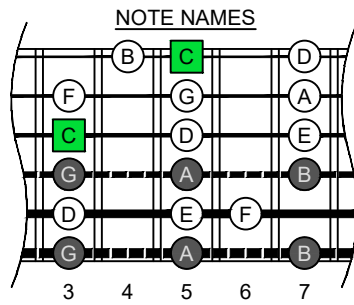

C
 major scale
 (ionian mode)
BAGED
 octaves
 box shapes
 (3nps)
 6-string bass
 Drop E0 - EBEADG

www.cagedoctaves.com

Zon Brookes

BAGED octaves (6-string bass : Drop E0 - EBEADG) C major scale (ionian mode) - 3A1 box shape (3nps)

BAGED octaves (6-string bass : Drop E0 - EBEADG) C major scale (ionian mode) ENTIRE FINGERBOARD NOTE NAMES : 3A1 box shape (3nps)

BAGED octaves (6-string bass : Drop E0 - EBEADG) C major scale (ionian mode) ENTIRE FINGERBOARD INTERVALS : 3A1 box shape (3nps)