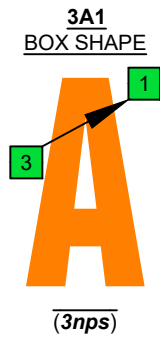

C
 major scale
 (ionian mode)
BAGED
 octaves
 box shapes
 (3nps)
 6-string bass
 Drop E0 - EBEADG

www.cagedoctaves.com

Zon Brookes

BAGED octaves (6-string bass : Drop E0 - EBEADG) C major scale (ionian mode) - 3A1 box shape (3nps)

BAGED octaves (6-string bass : Drop E0 - EBEADG) C major scale (ionian mode) ENTIRE FINGERBOARD NOTE NAMES : 3A1 box shape (3nps)

BAGED octaves (6-string bass : Drop E0 - EBEADG) C major scale (ionian mode) ENTIRE FINGERBOARD INTERVALS : 3A1 box shape (3nps)