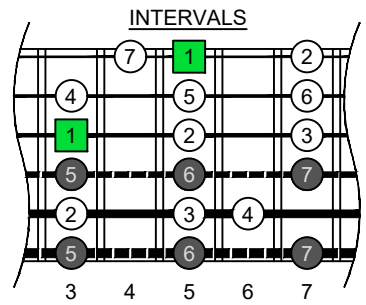

C
 major scale
 (ionian mode)
BAGED
 octaves
 box shapes
 (3nps)
 6-string bass
 Drop E0 - EBEADG

www.cagedoctaves.com

Zon Brookes

BAGED octaves (6-string bass : Drop E0 - EBEADG) C major scale (ionian mode) - 3A1 box shape (3nps)

BAGED octaves (6-string bass : Drop E0 - EBEADG) C major scale (ionian mode) ENTIRE FINGERBOARD NOTE NAMES : 3A1 box shape (3nps)

BAGED octaves (6-string bass : Drop E0 - EBEADG) C major scale (ionian mode) ENTIRE FINGERBOARD INTERVALS : 3A1 box shape (3nps)