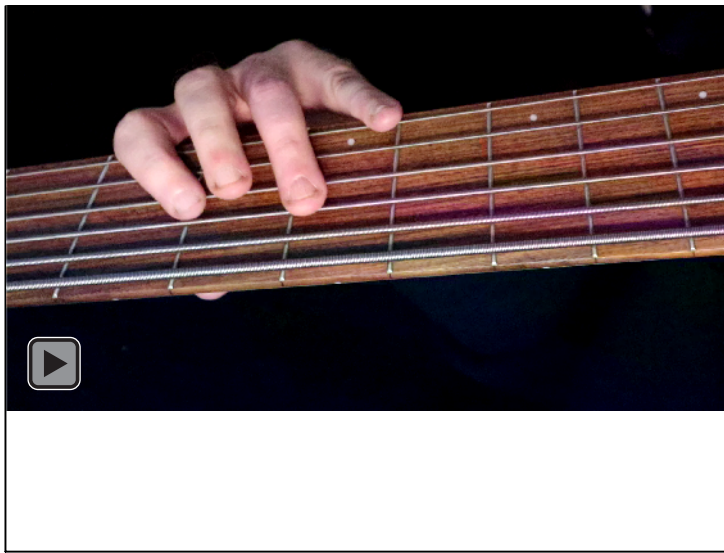

C
 major scale
 (ionian mode)
BAGED
 octaves
 box shapes
 (3nps)
 6-string bass
 Drop E0 - EBEADG

www.cagedoctaves.com

Zon Brookes

BAGED octaves (6-string bass : Drop E0 - EBEADG) C major scale (ionian mode) - 3A1 box shape (3nps)

BAGED octaves (6-string bass : Drop E0 - EBEADG) C major scale (ionian mode) ENTIRE FINGERBOARD NOTE NAMES : 3A1 box shape (3nps)

BAGED octaves (6-string bass : Drop E0 - EBEADG) C major scale (ionian mode) ENTIRE FINGERBOARD INTERVALS : 3A1 box shape (3nps)