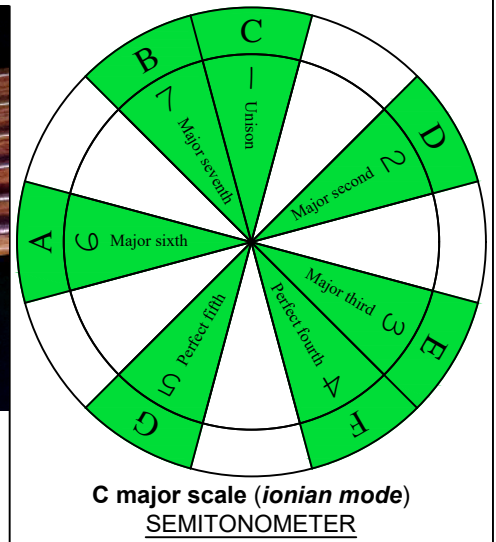

C
 major scale
 (ionian mode)
BAGED
 octaves
 box shapes
 (3nps)
 6-string bass
 Drop E0 - EBEADG

www.cagedoctaves.com

Zon Brookes

BAGED octaves (6-string bass : Drop E0 - EBEADG) C major scale (ionian mode) - 3A1 box shape (3nps)

BAGED octaves (6-string bass : Drop E0 - EBEADG) C major scale (ionian mode) ENTIRE FINGERBOARD NOTE NAMES : 3A1 box shape (3nps)

BAGED octaves (6-string bass : Drop E0 - EBEADG) C major scale (ionian mode) ENTIRE FINGERBOARD INTERVALS : 3A1 box shape (3nps)