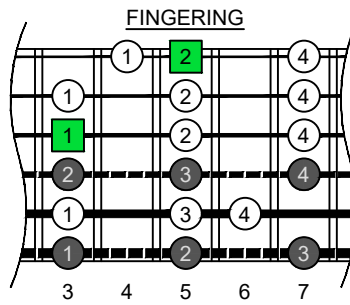

C
 major scale
 (ionian mode)
BAGED
 octaves
 box shapes
 (3nps)
 6-string bass
 Drop E0 - EBEADG

www.cagedoctaves.com

Zon Brookes

BAGED octaves (6-string bass : Drop E0 - EBEADG) C major scale (ionian mode) - 3A1 box shape (3nps)

BAGED octaves (6-string bass : Drop E0 - EBEADG) C major scale (ionian mode) ENTIRE FINGERBOARD NOTE NAMES : 3A1 box shape (3nps)

BAGED octaves (6-string bass : Drop E0 - EBEADG) C major scale (ionian mode) ENTIRE FINGERBOARD INTERVALS : 3A1 box shape (3nps)