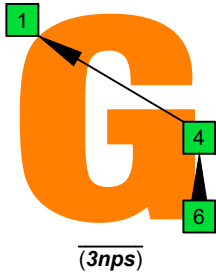

C
major scale
(ionian mode)

BAGED
octaves
box shapes
(3nps)

6-string bass
Drop E0 - EBEADG

C major scale (ionian mode)
SEMITONOMETER

6G4G1
BOX SHAPE

(3nps)

NOTE NAMES

FINGERING

INTERVALS

www.cagedoctaves.com

Zon Brookes

BAGED octaves (6-string bass : Drop E0 - EBEADG) C major scale (ionian mode) - 6G4G1 box shape (3nps)

BAGED octaves (6-string bass : Drop E0 - EBEADG) C major scale (ionian mode) ENTIRE FINGERBOARD NOTE NAMES : 6G4G1 box shape (3nps)

BAGED octaves (6-string bass : Drop E0 - EBEADG) C major scale (ionian mode) ENTIRE FINGERBOARD INTERVALS : 6G4G1 box shape (3nps)