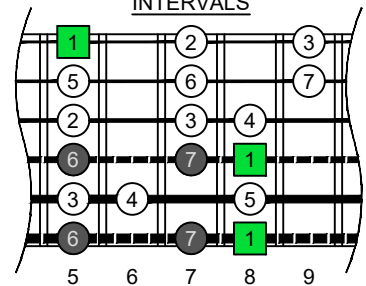

C
major scale
(ionian mode)

BAGED
octaves
box shapes
(3nps)

6-string bass
Drop E0 - EBEADG

C major scale (ionian mode)
SEMITONOMETER

6G4G1
BOX SHAPE

(3nps)

NOTE NAMES

FINGERING

INTERVALS

www.cagedoctaves.com

Zon Brookes

BAGED octaves (6-string bass : Drop E0 - EBEADG) C major scale (ionian mode) - 6G4G1 box shape (3nps)

BAGED octaves (6-string bass : Drop E0 - EBEADG) C major scale (ionian mode) ENTIRE FINGERBOARD NOTE NAMES : 6G4G1 box shape (3nps)

BAGED octaves (6-string bass : Drop E0 - EBEADG) C major scale (ionian mode) ENTIRE FINGERBOARD INTERVALS : 6G4G1 box shape (3nps)