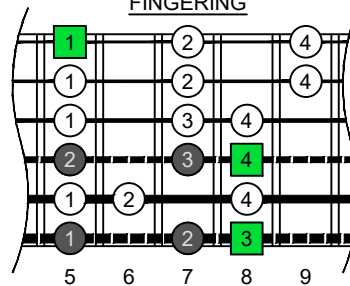

C
major scale
(ionian mode)

BAGED
octaves
box shapes
(3nps)

6-string bass
Drop E0 - EBEADG

C major scale (ionian mode)
SEMITONOMETER

6G4G1
BOX SHAPE

(3nps)

NOTE NAMES

FINGERING

INTERVALS

www.cagedoctaves.com

Zon Brookes

BAGED octaves (6-string bass : Drop E0 - EBEADG) C major scale (ionian mode) - 6G4G1 box shape (3nps)

BAGED octaves (6-string bass : Drop E0 - EBEADG) C major scale (ionian mode) ENTIRE FINGERBOARD NOTE NAMES : 6G4G1 box shape (3nps)

BAGED octaves (6-string bass : Drop E0 - EBEADG) C major scale (ionian mode) ENTIRE FINGERBOARD INTERVALS : 6G4G1 box shape (3nps)