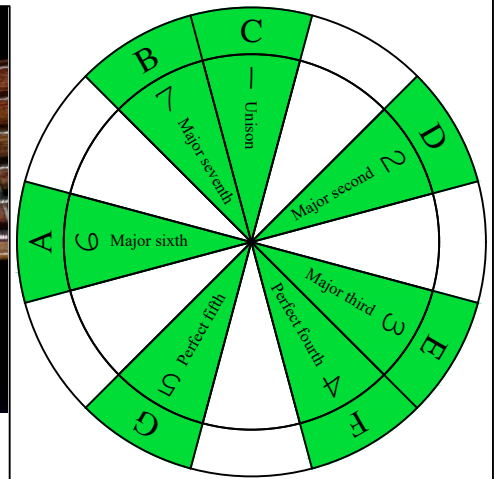

C
major scale
(ionian mode)

BAGED
octaves
box shapes
(3nps)

6-string bass
Drop E0 - EBEADG

C major scale (ionian mode)
SEMITONOMETER

6G4G1
BOX SHAPE

(3nps)

NOTE NAMES

FINGERING

INTERVALS

www.cagedoctaves.com

Zon Brookes

BAGED octaves (6-string bass : Drop E0 - EBEADG) C major scale (ionian mode) - 6G4G1 box shape (3nps)

BAGED octaves (6-string bass : Drop E0 - EBEADG) C major scale (ionian mode) ENTIRE FINGERBOARD NOTE NAMES : 6G4G1 box shape (3nps)

BAGED octaves (6-string bass : Drop E0 - EBEADG) C major scale (ionian mode) ENTIRE FINGERBOARD INTERVALS : 6G4G1 box shape (3nps)