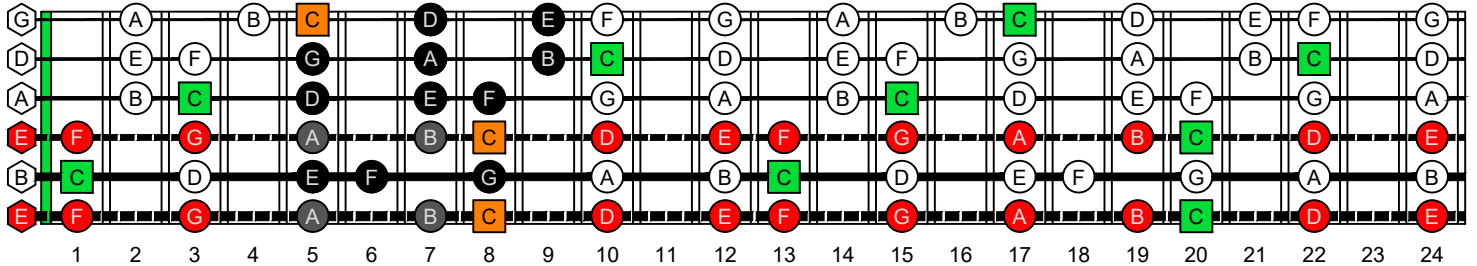

C
major scale
(ionian mode)

BAGED
octaves
box shapes
(3nps)

6-string bass
Drop E0 - EBEADG

C major scale (ionian mode)
SEMITONOMETER

6G4G1
BOX SHAPE

(3nps)

NOTE NAMES

FINGERING

INTERVALS

www.cagedoctaves.com

Zon Brookes

BAGED octaves (6-string bass : Drop E0 - EBEADG) C major scale (ionian mode) - 6G4G1 box shape (3nps)

BAGED octaves (6-string bass : Drop E0 - EBEADG) C major scale (ionian mode) ENTIRE FINGERBOARD NOTE NAMES : 6G4G1 box shape (3nps)

BAGED octaves (6-string bass : Drop E0 - EBEADG) C major scale (ionian mode) ENTIRE FINGERBOARD INTERVALS : 6G4G1 box shape (3nps)