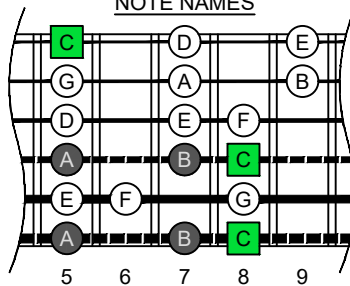

C
major scale
(ionian mode)

BAGED
octaves
box shapes
(3nps)

6-string bass
Drop E0 - EBEADG

C major scale (ionian mode)
SEMITONOMETER

6G4G1
BOX SHAPE

(3nps)

NOTE NAMES

FINGERING

INTERVALS

www.cagedoctaves.com

Zon Brookes

BAGED octaves (6-string bass : Drop E0 - EBEADG) C major scale (ionian mode) - 6G4G1 box shape (3nps)

BAGED octaves (6-string bass : Drop E0 - EBEADG) C major scale (ionian mode) ENTIRE FINGERBOARD NOTE NAMES : 6G4G1 box shape (3nps)

BAGED octaves (6-string bass : Drop E0 - EBEADG) C major scale (ionian mode) ENTIRE FINGERBOARD INTERVALS : 6G4G1 box shape (3nps)