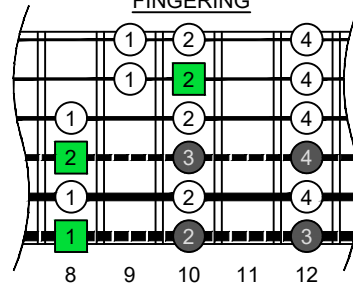

**C**  
**major scale**  
*(ionian mode)*  
**BAGED**  
**octaves**  
**box shapes**  
**(3nps)**  
**6-string bass**  
*Drop E0 - EBEADG*

**6E4E2D**  
**BOX SHAPE**

**NOTE NAMES**

**FINGERING**

**INTERVALS**

www.cagedoctaves.com

Zon Brookes

BAGED octaves (6-string bass : Drop E0 - EBEADG) C major scale (ionian mode) - 6E4E2D box shape (3nps)

**BAGED octaves (6-string bass : Drop E0 - EBEADG) C major scale (ionian mode) ENTIRE FINGERBOARD NOTE NAMES : 6E4E2D box shape (3nps)**

**BAGED octaves (6-string bass : Drop E0 - EBEADG) C major scale (ionian mode) ENTIRE FINGERBOARD INTERVALS : 6E4E2D box shape (3nps)**