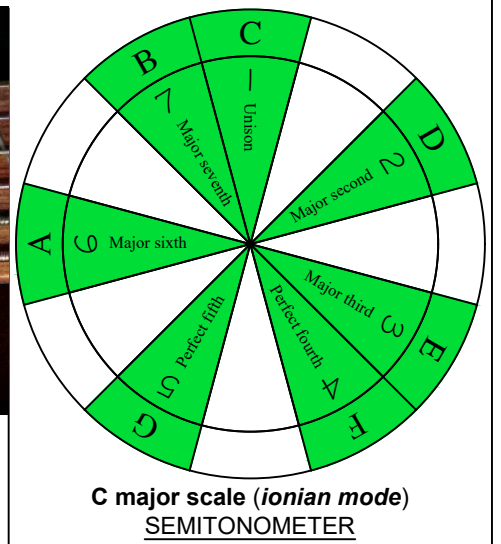

**C**  
**major scale**  
*(ionian mode)*  
**BAGED**  
**octaves**  
**box shapes**  
**(3nps)**  
**6-string bass**  
*Drop E0 - EBEADG*

**6E4E2D**  
**BOX SHAPE**

**NOTE NAMES**

**FINGERING**

**INTERVALS**

www.cagedoctaves.com

Zon Brookes

BAGED octaves (6-string bass : Drop E0 - EBEADG) C major scale (ionian mode) - 6E4E2D box shape (3nps)

**BAGED octaves (6-string bass : Drop E0 - EBEADG) C major scale (ionian mode) ENTIRE FINGERBOARD NOTE NAMES : 6E4E2D box shape (3nps)**

**BAGED octaves (6-string bass : Drop E0 - EBEADG) C major scale (ionian mode) ENTIRE FINGERBOARD INTERVALS : 6E4E2D box shape (3nps)**