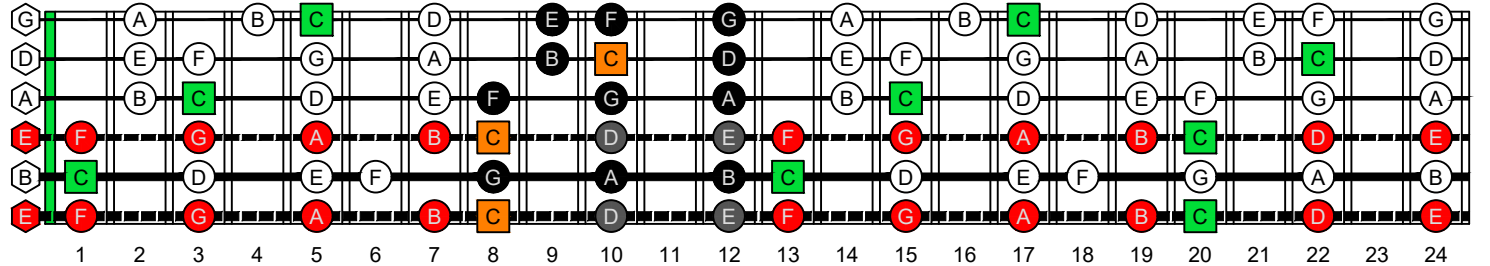

**C**  
**major scale**  
*(ionian mode)*  
**BAGED**  
**octaves**  
**box shapes**  
**(3nps)**  
**6-string bass**  
*Drop E0 - EBEADG*

**6E4E2D**  
**BOX SHAPE**

**NOTE NAMES**

**FINGERING**

**INTERVALS**

www.cagedoctaves.com

Zon Brookes

BAGED octaves (6-string bass : Drop E0 - EBEADG) C major scale (ionian mode) - 6E4E2D box shape (3nps)

**BAGED octaves (6-string bass : Drop E0 - EBEADG) C major scale (ionian mode) ENTIRE FINGERBOARD NOTE NAMES : 6E4E2D box shape (3nps)**

**BAGED octaves (6-string bass : Drop E0 - EBEADG) C major scale (ionian mode) ENTIRE FINGERBOARD INTERVALS : 6E4E2D box shape (3nps)**