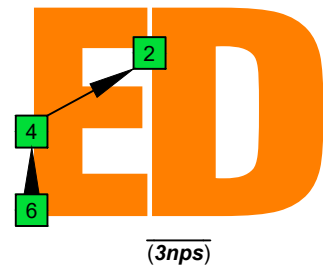

**C**  
**major scale**  
*(ionian mode)*  
**BAGED**  
**octaves**  
**box shapes**  
**(3nps)**  
**6-string bass**  
*Drop E0 - EBEADG*

**6E4E2D**  
**BOX SHAPE**

**NOTE NAMES**

**FINGERING**

**INTERVALS**

www.cagedoctaves.com

Zon Brookes

BAGED octaves (6-string bass : Drop E0 - EBEADG) C major scale (ionian mode) - 6E4E2D box shape (3nps)

**BAGED octaves (6-string bass : Drop E0 - EBEADG) C major scale (ionian mode) ENTIRE FINGERBOARD NOTE NAMES : 6E4E2D box shape (3nps)**

**BAGED octaves (6-string bass : Drop E0 - EBEADG) C major scale (ionian mode) ENTIRE FINGERBOARD INTERVALS : 6E4E2D box shape (3nps)**