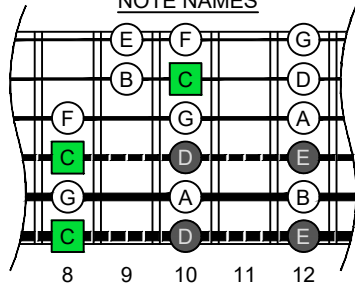

**C**  
**major scale**  
*(ionian mode)*  
**BAGED**  
**octaves**  
**box shapes**  
**(3nps)**  
**6-string bass**  
*Drop E0 - EBEADG*

**6E4E2D**  
**BOX SHAPE**

**NOTE NAMES**

**FINGERING**

**INTERVALS**

www.cagedoctaves.com

Zon Brookes

BAGED octaves (6-string bass : Drop E0 - EBEADG) C major scale (ionian mode) - 6E4E2D box shape (3nps)

**BAGED octaves (6-string bass : Drop E0 - EBEADG) C major scale (ionian mode) ENTIRE FINGERBOARD NOTE NAMES : 6E4E2D box shape (3nps)**

**BAGED octaves (6-string bass : Drop E0 - EBEADG) C major scale (ionian mode) ENTIRE FINGERBOARD INTERVALS : 6E4E2D box shape (3nps)**