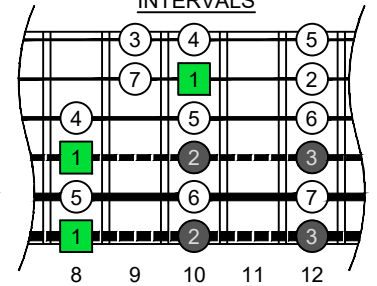

**C**  
**major scale**  
*(ionian mode)*  
**BAGED**  
**octaves**  
**box shapes**  
**(3nps)**  
**6-string bass**  
*Drop E0 - EBEADG*

**6E4E2D**  
**BOX SHAPE**

**NOTE NAMES**

**FINGERING**

**INTERVALS**

www.cagedoctaves.com

Zon Brookes

BAGED octaves (6-string bass : Drop E0 - EBEADG) C major scale (ionian mode) - 6E4E2D box shape (3nps)

**BAGED octaves (6-string bass : Drop E0 - EBEADG) C major scale (ionian mode) ENTIRE FINGERBOARD NOTE NAMES : 6E4E2D box shape (3nps)**

**BAGED octaves (6-string bass : Drop E0 - EBEADG) C major scale (ionian mode) ENTIRE FINGERBOARD INTERVALS : 6E4E2D box shape (3nps)**