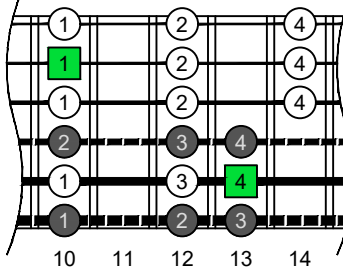

C
major scale
(ionian mode)
BAGED
octaves
box shapes
(3nps)
6-string bass
Drop E0 - EBEADG

5D2
BOX SHAPE

NOTE NAMES

FINGERING

INTERVALS

www.cagedoctaves.com

Zon Brookes

BAGED octaves (6-string bass : Drop E0 - EBEADG) C major scale (ionian mode) - 5D2 box shape (3nps)

BAGED octaves (6-string bass : Drop E0 - EBEADG) C major scale (ionian mode) ENTIRE FINGERBOARD NOTE NAMES : 5D2 box shape (3nps)

BAGED octaves (6-string bass : Drop E0 - EBEADG) C major scale (ionian mode) ENTIRE FINGERBOARD INTERVALS : 5D2 box shape (3nps)