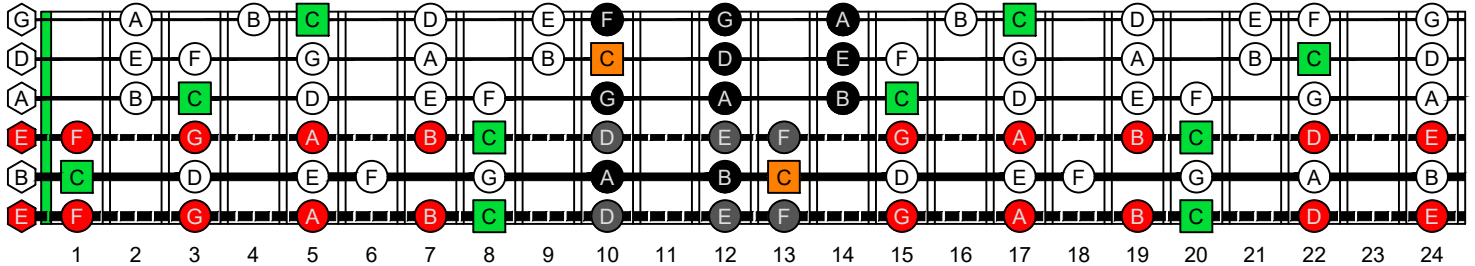

C
major scale
(ionian mode)
BAGED
octaves
box shapes
(3nps)
6-string bass
Drop E0 - EBEADG

5D2
BOX SHAPE

NOTE NAMES

FINGERING

INTERVALS

www.cagedoctaves.com

Zon Brookes

BAGED octaves (6-string bass : Drop E0 - EBEADG) C major scale (ionian mode) - 5D2 box shape (3nps)

BAGED octaves (6-string bass : Drop E0 - EBEADG) C major scale (ionian mode) ENTIRE FINGERBOARD NOTE NAMES : 5D2 box shape (3nps)

BAGED octaves (6-string bass : Drop E0 - EBEADG) C major scale (ionian mode) ENTIRE FINGERBOARD INTERVALS : 5D2 box shape (3nps)