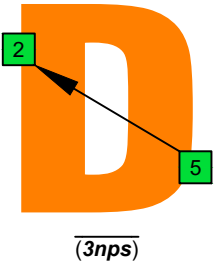

C
major scale
(ionian mode)
BAGED
octaves
box shapes
(3nps)
6-string bass
Drop E0 - EBEADG

5D2
BOX SHAPE

NOTE NAMES

FINGERING

INTERVALS

www.cagedoctaves.com

Zon Brookes

BAGED octaves (6-string bass : Drop E0 - EBEADG) C major scale (ionian mode) - 5D2 box shape (3nps)

BAGED octaves (6-string bass : Drop E0 - EBEADG) C major scale (ionian mode) ENTIRE FINGERBOARD NOTE NAMES : 5D2 box shape (3nps)

BAGED octaves (6-string bass : Drop E0 - EBEADG) C major scale (ionian mode) ENTIRE FINGERBOARD INTERVALS : 5D2 box shape (3nps)