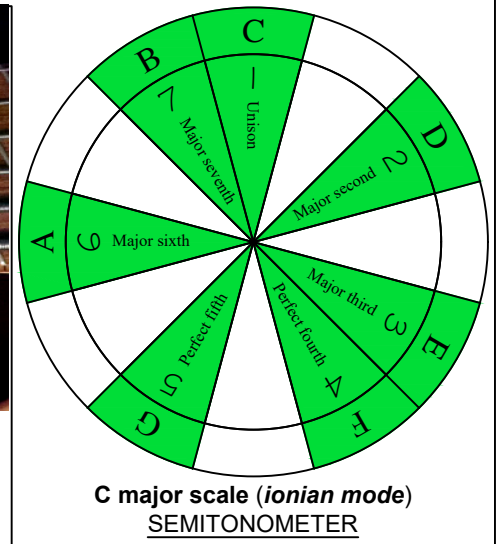

C
major scale
(ionian mode)
BAGED
octaves
box shapes
(3nps)
6-string bass
Drop E0 - EBEADG

5D2
BOX SHAPE

NOTE NAMES

FINGERING

INTERVALS

www.cagedoctaves.com

Zon Brookes

BAGED octaves (6-string bass : Drop E0 - EBEADG) C major scale (ionian mode) - 5D2 box shape (3nps)

BAGED octaves (6-string bass : Drop E0 - EBEADG) C major scale (ionian mode) ENTIRE FINGERBOARD NOTE NAMES : 5D2 box shape (3nps)

BAGED octaves (6-string bass : Drop E0 - EBEADG) C major scale (ionian mode) ENTIRE FINGERBOARD INTERVALS : 5D2 box shape (3nps)