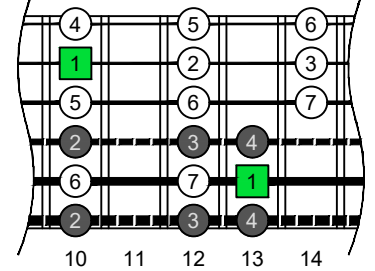

C
major scale
(ionian mode)
BAGED
octaves
box shapes
(3nps)
6-string bass
Drop E0 - EBEADG

5D2
BOX SHAPE

NOTE NAMES

FINGERING

INTERVALS

www.cagedoctaves.com

Zon Brookes

BAGED octaves (6-string bass : Drop E0 - EBEADG) C major scale (ionian mode) - 5D2 box shape (3nps)

BAGED octaves (6-string bass : Drop E0 - EBEADG) C major scale (ionian mode) ENTIRE FINGERBOARD NOTE NAMES : 5D2 box shape (3nps)

BAGED octaves (6-string bass : Drop E0 - EBEADG) C major scale (ionian mode) ENTIRE FINGERBOARD INTERVALS : 5D2 box shape (3nps)