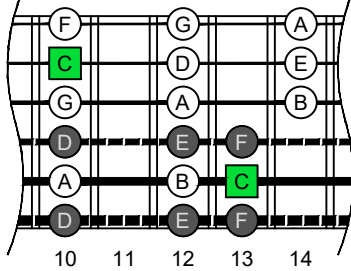

C
major scale
(ionian mode)
BAGED
octaves
box shapes
(3nps)
6-string bass
Drop E0 - EBEADG

5D2
BOX SHAPE

NOTE NAMES

FINGERING

INTERVALS

www.cagedoctaves.com

Zon Brookes

BAGED octaves (6-string bass : Drop E0 - EBEADG) C major scale (ionian mode) - 5D2 box shape (3nps)

BAGED octaves (6-string bass : Drop E0 - EBEADG) C major scale (ionian mode) ENTIRE FINGERBOARD NOTE NAMES : 5D2 box shape (3nps)

BAGED octaves (6-string bass : Drop E0 - EBEADG) C major scale (ionian mode) ENTIRE FINGERBOARD INTERVALS : 5D2 box shape (3nps)