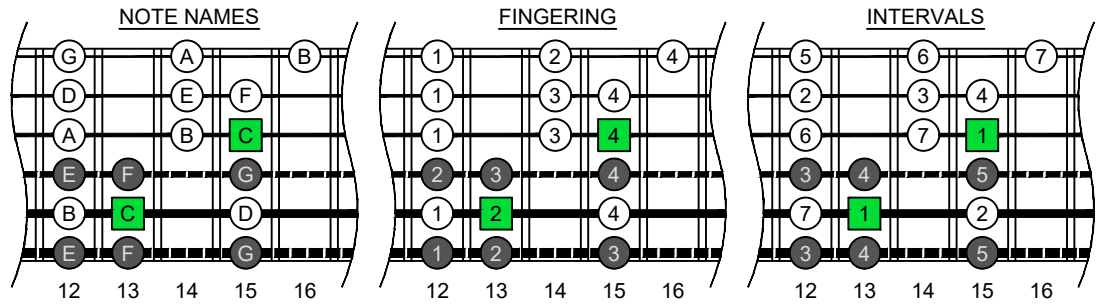

C
 major scale
 (ionian mode)
BAGED
 octaves
 box shapes
 (3nps)
 6-string bass
 Drop E0 - EBEADG

5B3
 BOX SHAPE

www.cagedoctaves.com

Zon Brookes

BAGED octaves (6-string bass : Drop E0 - EBEADG) C major scale (ionian mode) - 5B3 box shape at 12 (3nps)

BAGED octaves (6-string bass : Drop E0 - EBEADG) C major scale (ionian mode) ENTIRE FINGERBOARD NOTE NAMES : 5B3 box shape at 12 (3nps)

BAGED octaves (6-string bass : Drop E0 - EBEADG) C major scale (ionian mode) ENTIRE FINGERBOARD INTERVALS : 5B3 box shape at 12 (3nps)