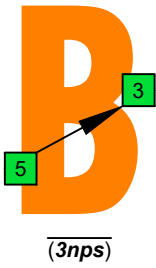

C
 major scale
 (ionian mode)
BAGED
 octaves
 box shapes
 (3nps)
 6-string bass
 Drop E0 - EBEADG

5B3
 BOX SHAPE

www.cagedoctaves.com

Zon Brookes

BAGED octaves (6-string bass : Drop E0 - EBEADG) C major scale (ionian mode) - 5B3 box shape at 12 (3nps)

BAGED octaves (6-string bass : Drop E0 - EBEADG) C major scale (ionian mode) ENTIRE FINGERBOARD NOTE NAMES : 5B3 box shape at 12 (3nps)

BAGED octaves (6-string bass : Drop E0 - EBEADG) C major scale (ionian mode) ENTIRE FINGERBOARD INTERVALS : 5B3 box shape at 12 (3nps)