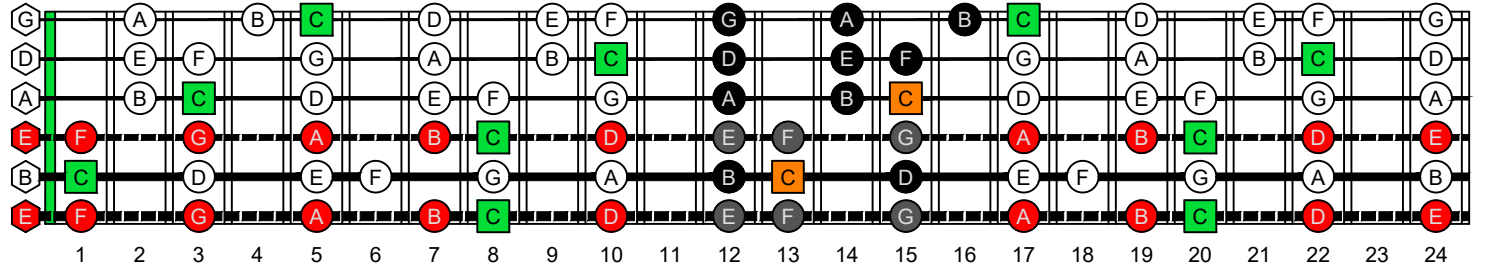

C
 major scale
 (ionian mode)
BAGED
 octaves
 box shapes
 (3nps)
 6-string bass
 Drop E0 - EBEADG

5B3
 BOX SHAPE

www.cagedoctaves.com

Zon Brookes

BAGED octaves (6-string bass : Drop E0 - EBEADG) C major scale (ionian mode) - 5B3 box shape at 12 (3nps)

BAGED octaves (6-string bass : Drop E0 - EBEADG) C major scale (ionian mode) ENTIRE FINGERBOARD NOTE NAMES : 5B3 box shape at 12 (3nps)

BAGED octaves (6-string bass : Drop E0 - EBEADG) C major scale (ionian mode) ENTIRE FINGERBOARD INTERVALS : 5B3 box shape at 12 (3nps)