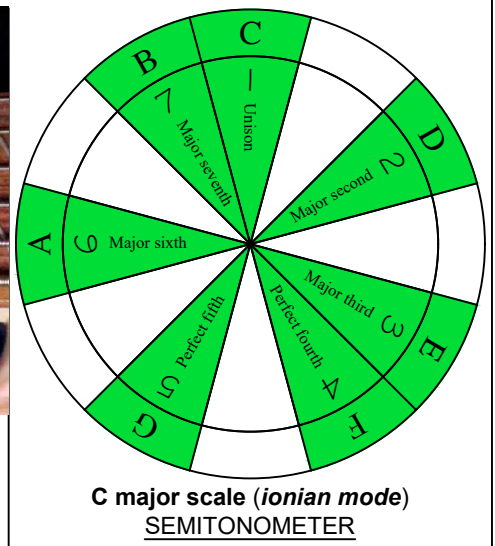

C
 major scale
 (ionian mode)
BAGED
 octaves
 box shapes
 (3nps)
 6-string bass
 Drop E0 - EBEADG

5B3
 BOX SHAPE

www.cagedoctaves.com

Zon Brookes

BAGED octaves (6-string bass : Drop E0 - EBEADG) C major scale (ionian mode) - 5B3 box shape at 12 (3nps)

BAGED octaves (6-string bass : Drop E0 - EBEADG) C major scale (ionian mode) ENTIRE FINGERBOARD NOTE NAMES : 5B3 box shape at 12 (3nps)

BAGED octaves (6-string bass : Drop E0 - EBEADG) C major scale (ionian mode) ENTIRE FINGERBOARD INTERVALS : 5B3 box shape at 12 (3nps)