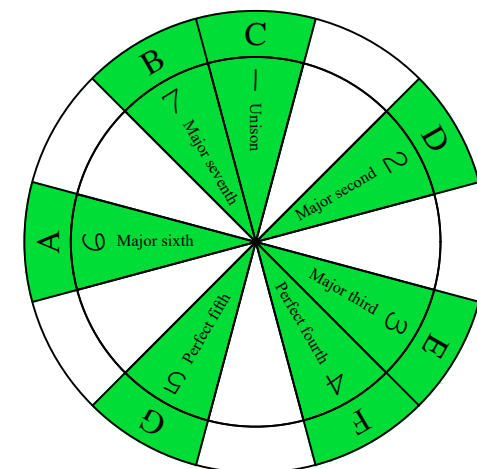

C
major scale
(ionian mode)
BAGED
octaves
box shapes
(3nps)
6-string bass
Drop E0 - EBEADG

C major scale (ionian mode)
SEMITONOMETER

5B3 BOX SHAPE	5B3A1 BOX SHAPE	3A1 BOX SHAPE	6G4G1 BOX SHAPE	6E4E2 BOX SHAPE	6E4E2D BOX SHAPE	5D2 BOX SHAPE	5B3 at 12 BOX SHAPE
(3nps)	(3nps)	(3nps)	(3nps)	(3nps)	(3nps)	(3nps)	(3nps)
NOTE NAMES	NOTE NAMES	NOTE NAMES	NOTE NAMES	NOTE NAMES	NOTE NAMES	NOTE NAMES	NOTE NAMES
FINGERING	FINGERING	FINGERING	FINGERING	FINGERING	FINGERING	FINGERING	FINGERING
INTERVALS	INTERVALS	INTERVALS	INTERVALS	INTERVALS	INTERVALS	INTERVALS	INTERVALS