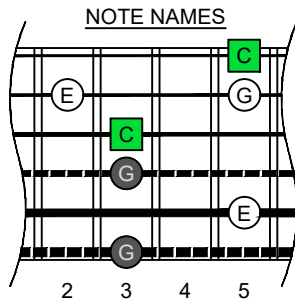

**C**  
**major arpeggio**  
**BAGED**  
**octaves**  
**box shapes**  
**6-string bass**  
*Drop E0 - EBEADG*

www.cagedoctaves.com

Zon Brookes

BAGED octaves (6-string bass : Drop E0 - EBEADG) C major arpeggio - 3A1 box shape

**BAGED octaves (6-string bass : Drop E0 - EBEADG) C major arpeggio ENTIRE FINGERBOARD NOTE NAMES : 3A1 box shape**

**BAGED octaves (6-string bass : Drop E0 - EBEADG) C major arpeggio ENTIRE FINGERBOARD INTERVALS : 3A1 box shape**