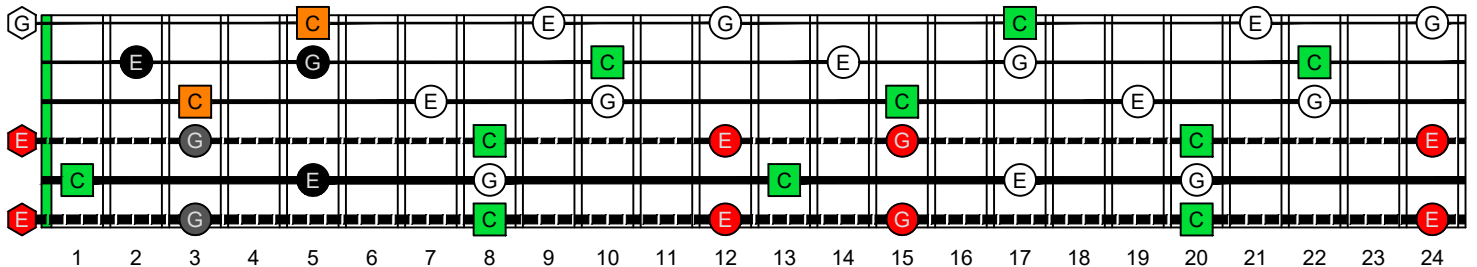

**C**  
**major arpeggio**  
**BAGED**  
**octaves**  
**box shapes**  
**6-string bass**  
*Drop E0 - EBEADG*

www.cagedoctaves.com

Zon Brookes

BAGED octaves (6-string bass : Drop E0 - EBEADG) C major arpeggio - 3A1 box shape

**BAGED octaves (6-string bass : Drop E0 - EBEADG) C major arpeggio ENTIRE FINGERBOARD NOTE NAMES : 3A1 box shape**

**BAGED octaves (6-string bass : Drop E0 - EBEADG) C major arpeggio ENTIRE FINGERBOARD INTERVALS : 3A1 box shape**