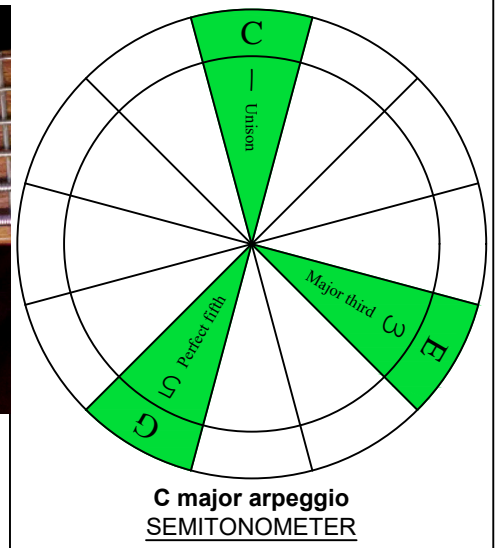

**C**  
**major arpeggio**  
**BAGED**  
**octaves**  
**box shapes**  
**6-string bass**  
*Drop E0 - EBEADG*

www.cagedoctaves.com

Zon Brookes

BAGED octaves (6-string bass : Drop E0 - EBEADG) C major arpeggio - 3A1 box shape

**BAGED octaves (6-string bass : Drop E0 - EBEADG) C major arpeggio ENTIRE FINGERBOARD NOTE NAMES : 3A1 box shape**

**BAGED octaves (6-string bass : Drop E0 - EBEADG) C major arpeggio ENTIRE FINGERBOARD INTERVALS : 3A1 box shape**