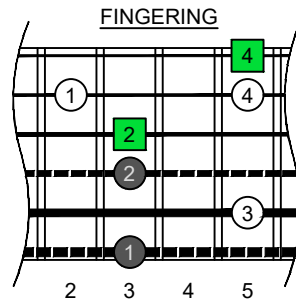

**C**  
**major arpeggio**  
**BAGED**  
**octaves**  
**box shapes**  
**6-string bass**  
*Drop E0 - EBEADG*

www.cagedoctaves.com

Zon Brookes

BAGED octaves (6-string bass : Drop E0 - EBEADG) C major arpeggio - 3A1 box shape

**BAGED octaves (6-string bass : Drop E0 - EBEADG) C major arpeggio ENTIRE FINGERBOARD NOTE NAMES : 3A1 box shape**

**BAGED octaves (6-string bass : Drop E0 - EBEADG) C major arpeggio ENTIRE FINGERBOARD INTERVALS : 3A1 box shape**