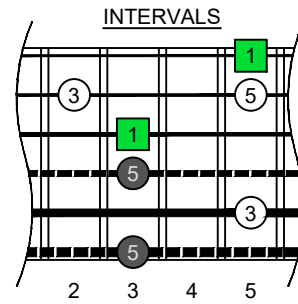

**C**  
**major arpeggio**  
**BAGED**  
**octaves**  
**box shapes**  
**6-string bass**  
*Drop E0 - EBEADG*

www.cagedoctaves.com

Zon Brookes

BAGED octaves (6-string bass : Drop E0 - EBEADG) C major arpeggio - 3A1 box shape

**BAGED octaves (6-string bass : Drop E0 - EBEADG) C major arpeggio ENTIRE FINGERBOARD NOTE NAMES : 3A1 box shape**

**BAGED octaves (6-string bass : Drop E0 - EBEADG) C major arpeggio ENTIRE FINGERBOARD INTERVALS : 3A1 box shape**