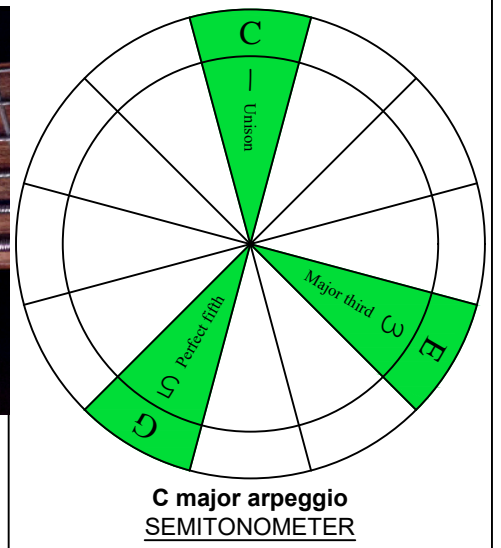

C
 major arpeggio
BAGED
 octaves
 box shapes
 6-string bass
 Drop E0 - EBEADG

6G4G1

BOX SHAPE

NOTE NAMES

FINGERING

INTERVALS

www.cagedoctaves.com

Zon Brookes

BAGED octaves (6-string bass : Drop E0 - EBEADG) C major arpeggio - 6G4G1 box shape

BAGED octaves (6-string bass : Drop E0 - EBEADG) C major arpeggio ENTIRE FINGERBOARD NOTE NAMES : 6G4G1 box shape

BAGED octaves (6-string bass : Drop E0 - EBEADG) C major arpeggio ENTIRE FINGERBOARD INTERVALS : 6G4G1 box shape