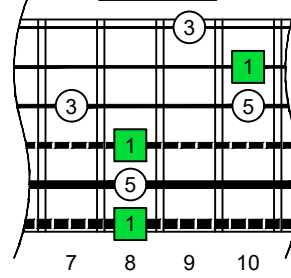

C
 major arpeggio
BAGED
 octaves
 box shapes
 6-string bass
 Drop E0 - EBEADG

6E4E2

NOTE NAMES

FINGERING

INTERVALS

www.cagedoctaves.com

Zon Brookes

BAGED octaves (6-string bass : Drop E0 - EBEADG) C major arpeggio - 6E4E2 box shape

BAGED octaves (6-string bass : Drop E0 - EBEADG) C major arpeggio ENTIRE FINGERBOARD NOTE NAMES : 6E4E2 box shape

BAGED octaves (6-string bass : Drop E0 - EBEADG) C major arpeggio ENTIRE FINGERBOARD INTERVALS : 6E4E2 box shape