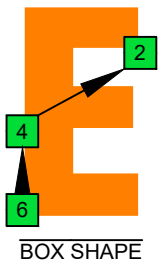

C
 major arpeggio
BAGED
 octaves
 box shapes
 6-string bass
 Drop E0 - EBEADG

6E4E2

NOTE NAMES

FINGERING

INTERVALS

www.cagedoctaves.com

Zon Brookes

BAGED octaves (6-string bass : Drop E0 - EBEADG) C major arpeggio - 6E4E2 box shape

BAGED octaves (6-string bass : Drop E0 - EBEADG) C major arpeggio ENTIRE FINGERBOARD NOTE NAMES : 6E4E2 box shape

BAGED octaves (6-string bass : Drop E0 - EBEADG) C major arpeggio ENTIRE FINGERBOARD INTERVALS : 6E4E2 box shape