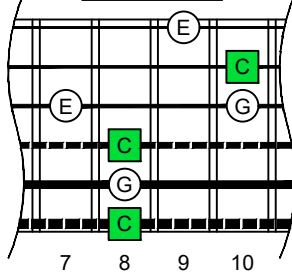

C
 major arpeggio
BAGED
 octaves
 box shapes
 6-string bass
 Drop E0 - EBEADG

6E4E2

NOTE NAMES

FINGERING

INTERVALS

www.cagedoctaves.com

Zon Brookes

BAGED octaves (6-string bass : Drop E0 - EBEADG) C major arpeggio - 6E4E2 box shape

BAGED octaves (6-string bass : Drop E0 - EBEADG) C major arpeggio ENTIRE FINGERBOARD NOTE NAMES : 6E4E2 box shape

BAGED octaves (6-string bass : Drop E0 - EBEADG) C major arpeggio ENTIRE FINGERBOARD INTERVALS : 6E4E2 box shape