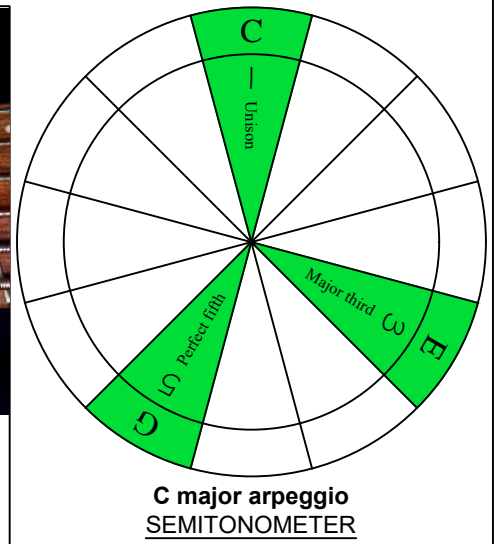

C
 major arpeggio
BAGED
 octaves
 box shapes
 6-string bass
 Drop E0 - EBEADG

6E4E2

NOTE NAMES

FINGERING

INTERVALS

www.cagedoctaves.com

Zon Brookes

BAGED octaves (6-string bass : Drop E0 - EBEADG) C major arpeggio - 6E4E2 box shape

BAGED octaves (6-string bass : Drop E0 - EBEADG) C major arpeggio ENTIRE FINGERBOARD NOTE NAMES : 6E4E2 box shape

BAGED octaves (6-string bass : Drop E0 - EBEADG) C major arpeggio ENTIRE FINGERBOARD INTERVALS : 6E4E2 box shape