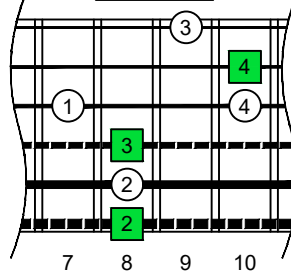

C
 major arpeggio
BAGED
 octaves
 box shapes
 6-string bass
 Drop E0 - EBEADG

6E4E2

NOTE NAMES

FINGERING

INTERVALS

www.cagedoctaves.com

Zon Brookes

BAGED octaves (6-string bass : Drop E0 - EBEADG) C major arpeggio - 6E4E2 box shape

BAGED octaves (6-string bass : Drop E0 - EBEADG) C major arpeggio ENTIRE FINGERBOARD NOTE NAMES : 6E4E2 box shape

BAGED octaves (6-string bass : Drop E0 - EBEADG) C major arpeggio ENTIRE FINGERBOARD INTERVALS : 6E4E2 box shape