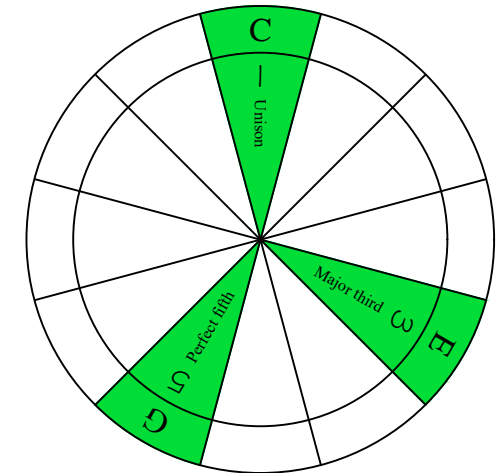

BAGED octaves (6-string bass : Drop E0 - EBEADG) C major arpeggio : ENTIRE FINGERBOARD NOTE NAMES

BAGED octaves (6-string bass : Drop E0 - EBEADG) C major arpeggio : ENTIRE FINGERBOARD INTERVALS

C
major arpeggio
BAGED
octaves
box shapes
6-string bass
Drop E0 - EBEADG

C major arpeggio
SEMITONOMETER

5B3
BOX SHAPE

3A1
BOX SHAPE

6G4G1
BOX SHAPE

6E4E2
BOX SHAPE

5D2
BOX SHAPE

5B3 at 12
BOX SHAPE

NOTE NAMES