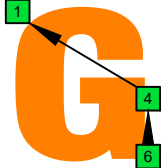

BAGED octaves (6-string bass : Drop E0 - EBEADG) C major arpeggio : ENTIRE FINGERBOARD NOTE NAMES

BAGED octaves (6-string bass : Drop E0 - EBEADG) C major arpeggio : ENTIRE FINGERBOARD INTERVALS

C
major arpeggio
BAGED
octaves
box shapes
6-string bass
Drop E0 - EBEADG

C major arpeggio
SEMITONOMETER

5B3
BOX SHAPE

3A1
BOX SHAPE

6G4G1
BOX SHAPE

6E4E2
BOX SHAPE

5D2
BOX SHAPE

5B3 at 12
BOX SHAPE

NOTE NAMES