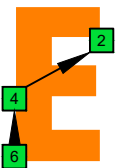

BAGED octaves (6-string bass : Drop E0 - EBEADG) C major arpeggio : ENTIRE FINGERBOARD NOTE NAMES

BAGED octaves (6-string bass : Drop E0 - EBEADG) C major arpeggio : ENTIRE FINGERBOARD INTERVALS

C
major arpeggio
BAGED
octaves
box shapes
6-string bass
Drop E0 - EBEADG

C major arpeggio
SEMITONOMETER

5B3
BOX SHAPE

3A1
BOX SHAPE

6G4G1
BOX SHAPE

6E4E2
BOX SHAPE

5D2
BOX SHAPE

5B3 at 12
BOX SHAPE

NOTE NAMES