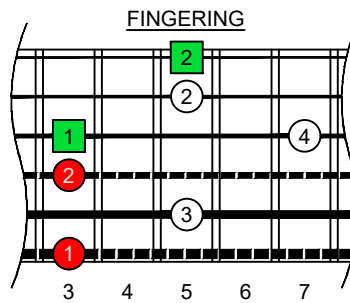

C
major arpeggio
BAGED
octaves
box shapes
(3nps)
6-string bass
Drop E0 - EBEADG

www.cagedoctaves.com

Zon Brookes

BAGED octaves (6-string bass : Drop E0 - EBEADG) C major arpeggio - 3A1 box shape (3nps)

BAGED octaves (6-string bass : Drop E0 - EBEADG) C major arpeggio ENTIRE FINGERBOARD NOTE NAMES : 3A1 box shape (3nps)

BAGED octaves (6-string bass : Drop E0 - EBEADG) C major arpeggio ENTIRE FINGERBOARD INTERVALS : 3A1 box shape (3nps)