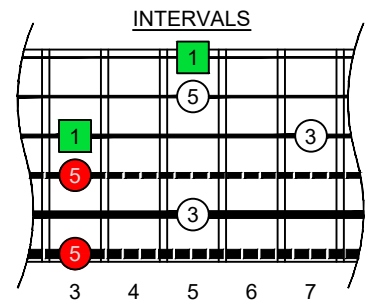

C
major arpeggio
BAGED
octaves
box shapes
(3nps)
6-string bass
Drop E0 - EBEADG

www.cagedoctaves.com

Zon Brookes

BAGED octaves (6-string bass : Drop E0 - EBEADG) C major arpeggio - 3A1 box shape (3nps)

BAGED octaves (6-string bass : Drop E0 - EBEADG) C major arpeggio ENTIRE FINGERBOARD NOTE NAMES : 3A1 box shape (3nps)

BAGED octaves (6-string bass : Drop E0 - EBEADG) C major arpeggio ENTIRE FINGERBOARD INTERVALS : 3A1 box shape (3nps)