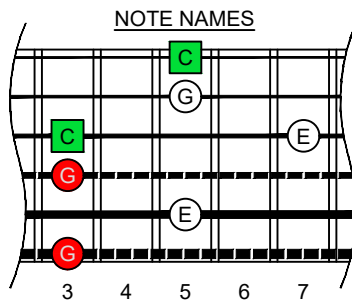

C
major arpeggio
BAGED
octaves
box shapes
(3nps)
6-string bass
Drop E0 - EBEADG

www.cagedoctaves.com

Zon Brookes

BAGED octaves (6-string bass : Drop E0 - EBEADG) C major arpeggio - 3A1 box shape (3nps)

BAGED octaves (6-string bass : Drop E0 - EBEADG) C major arpeggio ENTIRE FINGERBOARD NOTE NAMES : 3A1 box shape (3nps)

BAGED octaves (6-string bass : Drop E0 - EBEADG) C major arpeggio ENTIRE FINGERBOARD INTERVALS : 3A1 box shape (3nps)