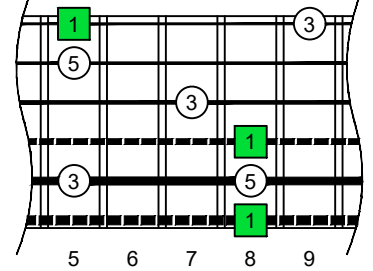

C
major arpeggio
BAGED
octaves
box shapes
(3nps)
6-string bass
Drop E0 - EBEADG

6G4G1
BOX SHAPE

NOTE NAMES

FINGERING

INTERVALS

www.cagedoctaves.com

Zon Brookes

BAGED octaves (6-string bass : Drop E0 - EBEADG) C major arpeggio - 6G4G1 box shape (3nps)

BAGED octaves (6-string bass : Drop E0 - EBEADG) C major arpeggio ENTIRE FINGERBOARD NOTE NAMES : 6G4G1 box shape (3nps)

BAGED octaves (6-string bass : Drop E0 - EBEADG) C major arpeggio ENTIRE FINGERBOARD INTERVALS : 6G4G1 box shape (3nps)