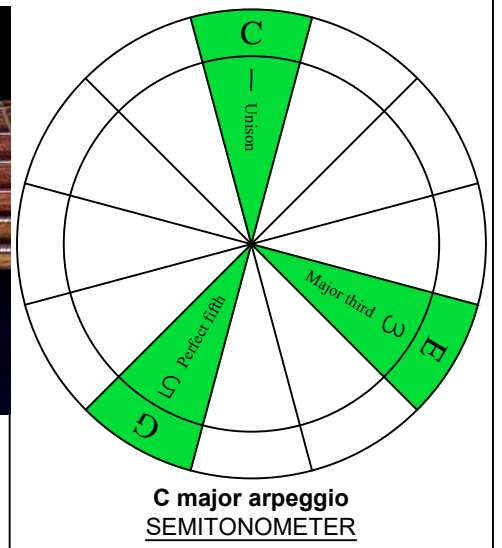

C
major arpeggio
BAGED
octaves
box shapes
(3nps)
6-string bass
Drop E0 - EBEADG

6G4G1
BOX SHAPE

NOTE NAMES

FINGERING

INTERVALS

www.cagedoctaves.com

Zon Brookes

BAGED octaves (6-string bass : Drop E0 - EBEADG) C major arpeggio - 6G4G1 box shape (3nps)

BAGED octaves (6-string bass : Drop E0 - EBEADG) C major arpeggio ENTIRE FINGERBOARD NOTE NAMES : 6G4G1 box shape (3nps)

BAGED octaves (6-string bass : Drop E0 - EBEADG) C major arpeggio ENTIRE FINGERBOARD INTERVALS : 6G4G1 box shape (3nps)