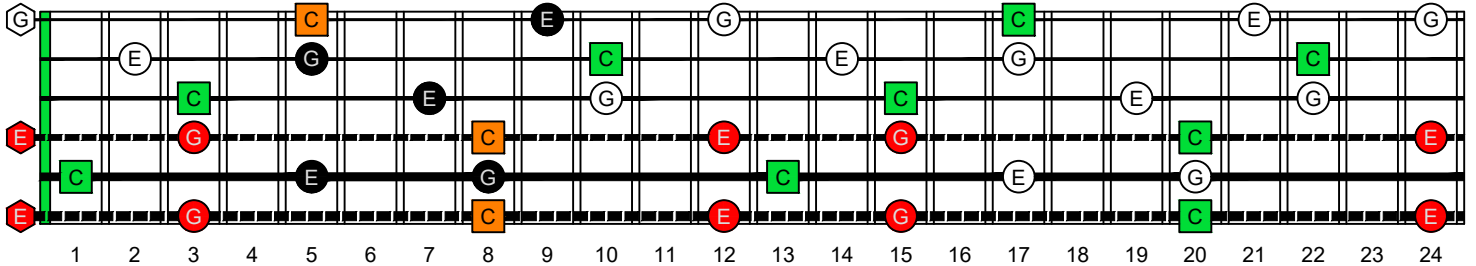

C
major arpeggio
BAGED
octaves
box shapes
(3nps)
6-string bass
Drop E0 - EBEADG

6G4G1
BOX SHAPE

NOTE NAMES

FINGERING

INTERVALS

www.cagedoctaves.com

Zon Brookes

BAGED octaves (6-string bass : Drop E0 - EBEADG) C major arpeggio - 6G4G1 box shape (3nps)

BAGED octaves (6-string bass : Drop E0 - EBEADG) C major arpeggio ENTIRE FINGERBOARD NOTE NAMES : 6G4G1 box shape (3nps)

BAGED octaves (6-string bass : Drop E0 - EBEADG) C major arpeggio ENTIRE FINGERBOARD INTERVALS : 6G4G1 box shape (3nps)