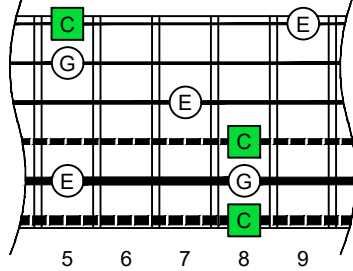

C
major arpeggio
BAGED
octaves
box shapes
(3nps)
6-string bass
Drop E0 - EBEADG

6G4G1
BOX SHAPE

NOTE NAMES

FINGERING

INTERVALS

www.cagedoctaves.com

Zon Brookes

BAGED octaves (6-string bass : Drop E0 - EBEADG) C major arpeggio - 6G4G1 box shape (3nps)

BAGED octaves (6-string bass : Drop E0 - EBEADG) C major arpeggio ENTIRE FINGERBOARD NOTE NAMES : 6G4G1 box shape (3nps)

BAGED octaves (6-string bass : Drop E0 - EBEADG) C major arpeggio ENTIRE FINGERBOARD INTERVALS : 6G4G1 box shape (3nps)