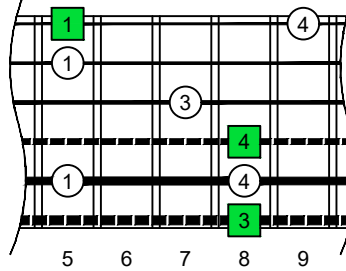

C
major arpeggio
BAGED
octaves
box shapes
(3nps)
6-string bass
Drop E0 - EBEADG

6G4G1
BOX SHAPE

NOTE NAMES

FINGERING

INTERVALS

www.cagedoctaves.com

Zon Brookes

BAGED octaves (6-string bass : Drop E0 - EBEADG) C major arpeggio - 6G4G1 box shape (3nps)

BAGED octaves (6-string bass : Drop E0 - EBEADG) C major arpeggio ENTIRE FINGERBOARD NOTE NAMES : 6G4G1 box shape (3nps)

BAGED octaves (6-string bass : Drop E0 - EBEADG) C major arpeggio ENTIRE FINGERBOARD INTERVALS : 6G4G1 box shape (3nps)