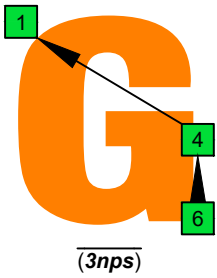

C
major arpeggio
BAGED
octaves
box shapes
(3nps)
6-string bass
Drop E0 - EBEADG

6G4G1
BOX SHAPE

NOTE NAMES

FINGERING

INTERVALS

www.cagedoctaves.com

Zon Brookes

BAGED octaves (6-string bass : Drop E0 - EBEADG) C major arpeggio - 6G4G1 box shape (3nps)

BAGED octaves (6-string bass : Drop E0 - EBEADG) C major arpeggio ENTIRE FINGERBOARD NOTE NAMES : 6G4G1 box shape (3nps)

BAGED octaves (6-string bass : Drop E0 - EBEADG) C major arpeggio ENTIRE FINGERBOARD INTERVALS : 6G4G1 box shape (3nps)