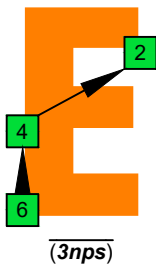

C
major arpeggio
BAGED
octaves
box shapes
(3nps)
6-string bass
Drop E0 - EBEADG

6E4E2
BOX SHAPE

NOTE NAMES

FINGERING

INTERVALS

www.cagedoctaves.com

Zon Brookes

BAGED octaves (6-string bass : Drop E0 - EBEADG) C major arpeggio - 6E4E2 box shape (3nps)

BAGED octaves (6-string bass : Drop E0 - EBEADG) C major arpeggio ENTIRE FINGERBOARD NOTE NAMES : 6E4E2 box shape (3nps)

BAGED octaves (6-string bass : Drop E0 - EBEADG) C major arpeggio ENTIRE FINGERBOARD INTERVALS : 6E4E2 box shape (3nps)