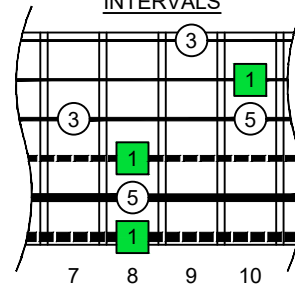

C
major arpeggio
BAGED
octaves
box shapes
(3nps)
6-string bass
Drop E0 - EBEADG

6E4E2
BOX SHAPE

NOTE NAMES

FINGERING

INTERVALS

www.cagedoctaves.com

Zon Brookes

BAGED octaves (6-string bass : Drop E0 - EBEADG) C major arpeggio - 6E4E2 box shape (3nps)

BAGED octaves (6-string bass : Drop E0 - EBEADG) C major arpeggio ENTIRE FINGERBOARD NOTE NAMES : 6E4E2 box shape (3nps)

BAGED octaves (6-string bass : Drop E0 - EBEADG) C major arpeggio ENTIRE FINGERBOARD INTERVALS : 6E4E2 box shape (3nps)