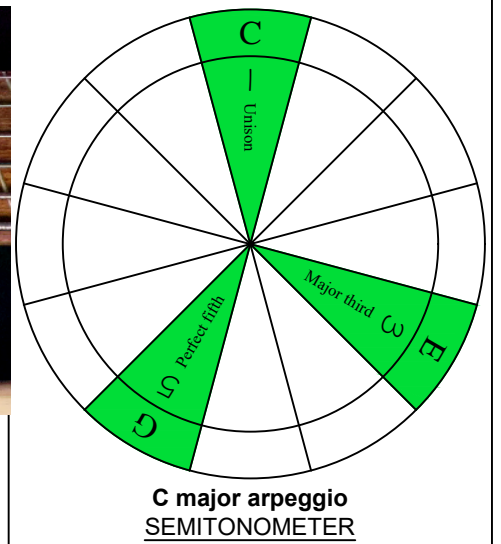

C
major arpeggio
BAGED
octaves
box shapes
(3nps)
6-string bass
Drop E0 - EBEADG

6E4E2
BOX SHAPE

NOTE NAMES

FINGERING

INTERVALS

www.cagedoctaves.com

Zon Brookes

BAGED octaves (6-string bass : Drop E0 - EBEADG) C major arpeggio - 6E4E2 box shape (3nps)

BAGED octaves (6-string bass : Drop E0 - EBEADG) C major arpeggio ENTIRE FINGERBOARD NOTE NAMES : 6E4E2 box shape (3nps)

BAGED octaves (6-string bass : Drop E0 - EBEADG) C major arpeggio ENTIRE FINGERBOARD INTERVALS : 6E4E2 box shape (3nps)