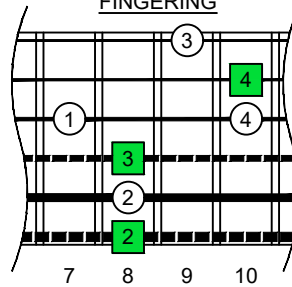

C
major arpeggio
BAGED
octaves
box shapes
(3nps)
6-string bass
Drop E0 - EBEADG

6E4E2
BOX SHAPE

NOTE NAMES

FINGERING

INTERVALS

www.cagedoctaves.com

Zon Brookes

BAGED octaves (6-string bass : Drop E0 - EBEADG) C major arpeggio - 6E4E2 box shape (3nps)

BAGED octaves (6-string bass : Drop E0 - EBEADG) C major arpeggio ENTIRE FINGERBOARD NOTE NAMES : 6E4E2 box shape (3nps)

BAGED octaves (6-string bass : Drop E0 - EBEADG) C major arpeggio ENTIRE FINGERBOARD INTERVALS : 6E4E2 box shape (3nps)