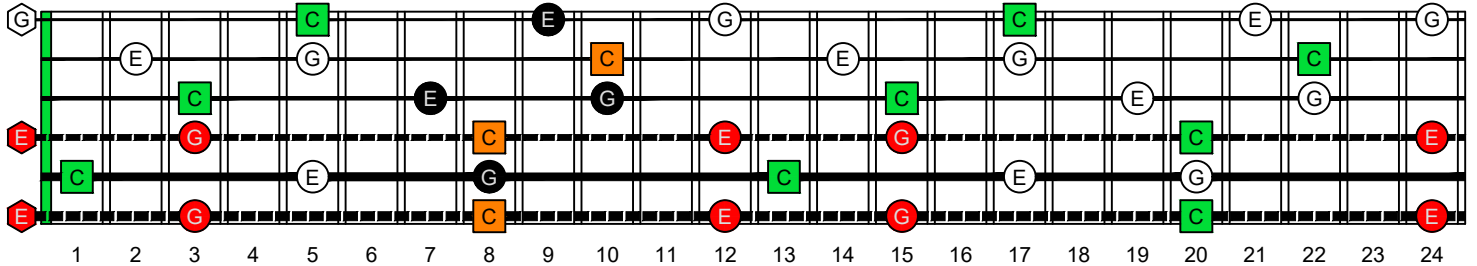

C
major arpeggio
BAGED
octaves
box shapes
(3nps)
6-string bass
Drop E0 - EBEADG

6E4E2
BOX SHAPE

NOTE NAMES

FINGERING

INTERVALS

www.cagedoctaves.com

Zon Brookes

BAGED octaves (6-string bass : Drop E0 - EBEADG) C major arpeggio - 6E4E2 box shape (3nps)

BAGED octaves (6-string bass : Drop E0 - EBEADG) C major arpeggio ENTIRE FINGERBOARD NOTE NAMES : 6E4E2 box shape (3nps)

BAGED octaves (6-string bass : Drop E0 - EBEADG) C major arpeggio ENTIRE FINGERBOARD INTERVALS : 6E4E2 box shape (3nps)