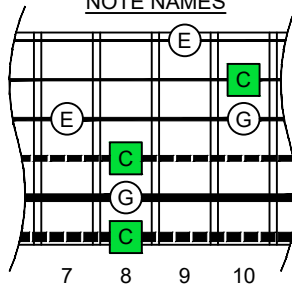

C
major arpeggio
BAGED
octaves
box shapes
(3nps)
6-string bass
Drop E0 - EBEADG

6E4E2
BOX SHAPE

NOTE NAMES

FINGERING

INTERVALS

www.cagedoctaves.com

Zon Brookes

BAGED octaves (6-string bass : Drop E0 - EBEADG) C major arpeggio - 6E4E2 box shape (3nps)

BAGED octaves (6-string bass : Drop E0 - EBEADG) C major arpeggio ENTIRE FINGERBOARD NOTE NAMES : 6E4E2 box shape (3nps)

BAGED octaves (6-string bass : Drop E0 - EBEADG) C major arpeggio ENTIRE FINGERBOARD INTERVALS : 6E4E2 box shape (3nps)