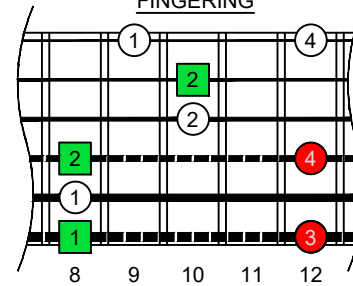

**C**  
**major arpeggio**  
**BAGED**  
**octaves**  
**box shapes**  
**(3nps)**  
**6-string bass**  
*Drop E0 - EBEADG*

**6E4E2D**  
**BOX SHAPE**

**NOTE NAMES**

**FINGERING**

**INTERVALS**

www.cagedoctaves.com

Zon Brookes

BAGED octaves (6-string bass : Drop E0 - EBEADG) C major arpeggio - 6E4E2D box shape (3nps)

**BAGED octaves (6-string bass : Drop E0 - EBEADG) C major arpeggio ENTIRE FINGERBOARD NOTE NAMES : 6E4E2D box shape (3nps)**

**BAGED octaves (6-string bass : Drop E0 - EBEADG) C major arpeggio ENTIRE FINGERBOARD INTERVALS : 6E4E2D box shape (3nps)**