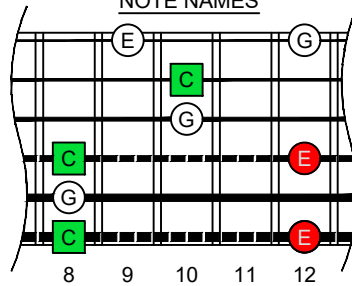

**C**  
**major arpeggio**  
**BAGED**  
**octaves**  
**box shapes**  
**(3nps)**  
**6-string bass**  
*Drop E0 - EBEADG*

**6E4E2D**  
**BOX SHAPE**

**NOTE NAMES**

**FINGERING**

**INTERVALS**

www.cagedoctaves.com

Zon Brookes

BAGED octaves (6-string bass : Drop E0 - EBEADG) C major arpeggio - 6E4E2D box shape (3nps)

**BAGED octaves (6-string bass : Drop E0 - EBEADG) C major arpeggio ENTIRE FINGERBOARD NOTE NAMES : 6E4E2D box shape (3nps)**

**BAGED octaves (6-string bass : Drop E0 - EBEADG) C major arpeggio ENTIRE FINGERBOARD INTERVALS : 6E4E2D box shape (3nps)**