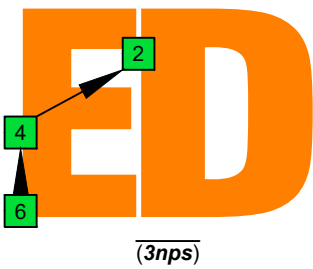

**C**  
**major arpeggio**  
**BAGED**  
**octaves**  
**box shapes**  
**(3nps)**  
**6-string bass**  
*Drop E0 - EBEADG*

**6E4E2D**  
**BOX SHAPE**

**NOTE NAMES**

**FINGERING**

**INTERVALS**

www.cagedoctaves.com

Zon Brookes

BAGED octaves (6-string bass : Drop E0 - EBEADG) C major arpeggio - 6E4E2D box shape (3nps)

**BAGED octaves (6-string bass : Drop E0 - EBEADG) C major arpeggio ENTIRE FINGERBOARD NOTE NAMES : 6E4E2D box shape (3nps)**