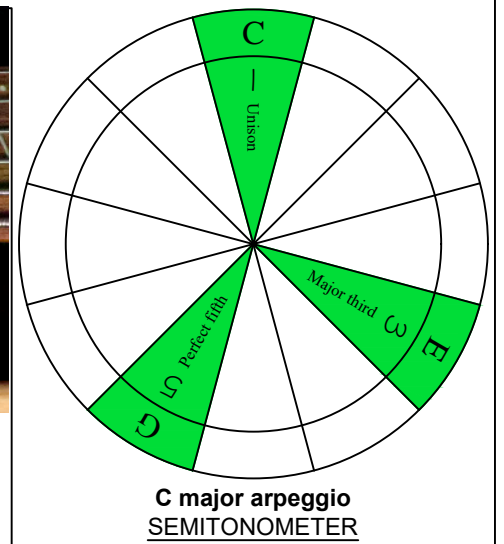

**C**  
**major arpeggio**  
**BAGED**  
**octaves**  
**box shapes**  
**(3nps)**  
**6-string bass**  
*Drop E0 - EBEADG*

**6E4E2D**  
**BOX SHAPE**

**NOTE NAMES**

**FINGERING**

**INTERVALS**

www.cagedoctaves.com

Zon Brookes

BAGED octaves (6-string bass : Drop E0 - EBEADG) C major arpeggio - 6E4E2D box shape (3nps)

**BAGED octaves (6-string bass : Drop E0 - EBEADG) C major arpeggio ENTIRE FINGERBOARD NOTE NAMES : 6E4E2D box shape (3nps)**

**BAGED octaves (6-string bass : Drop E0 - EBEADG) C major arpeggio ENTIRE FINGERBOARD INTERVALS : 6E4E2D box shape (3nps)**