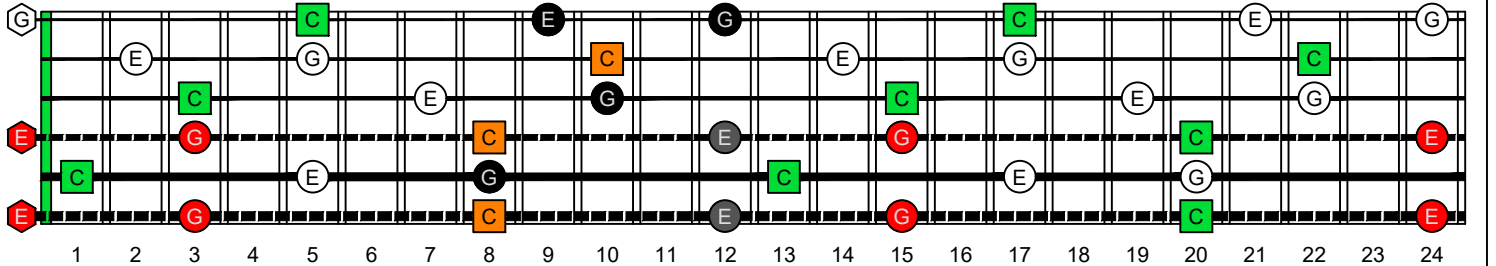

**C**  
**major arpeggio**  
**BAGED**  
**octaves**  
**box shapes**  
**(3nps)**  
**6-string bass**  
*Drop E0 - EBEADG*

**6E4E2D**  
**BOX SHAPE**

**NOTE NAMES**

**FINGERING**

**INTERVALS**

www.cagedoctaves.com

Zon Brookes

BAGED octaves (6-string bass : Drop E0 - EBEADG) C major arpeggio - 6E4E2D box shape (3nps)

**BAGED octaves (6-string bass : Drop E0 - EBEADG) C major arpeggio ENTIRE FINGERBOARD NOTE NAMES : 6E4E2D box shape (3nps)**

**BAGED octaves (6-string bass : Drop E0 - EBEADG) C major arpeggio ENTIRE FINGERBOARD INTERVALS : 6E4E2D box shape (3nps)**