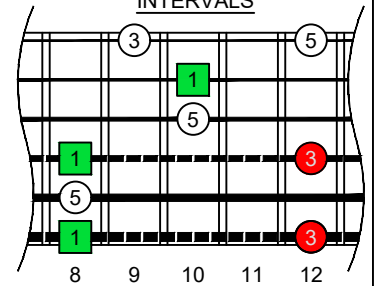

**C**  
**major arpeggio**  
**BAGED**  
**octaves**  
**box shapes**  
**(3nps)**  
**6-string bass**  
*Drop E0 - EBEADG*

**6E4E2D**  
**BOX SHAPE**

**NOTE NAMES**

**FINGERING**

**INTERVALS**

www.cagedoctaves.com

Zon Brookes

BAGED octaves (6-string bass : Drop E0 - EBEADG) C major arpeggio - 6E4E2D box shape (3nps)

**BAGED octaves (6-string bass : Drop E0 - EBEADG) C major arpeggio ENTIRE FINGERBOARD NOTE NAMES : 6E4E2D box shape (3nps)**

**BAGED octaves (6-string bass : Drop E0 - EBEADG) C major arpeggio ENTIRE FINGERBOARD INTERVALS : 6E4E2D box shape (3nps)**