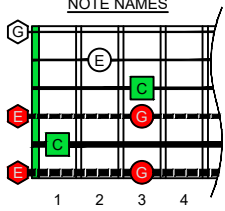

C
major arpeggio
BAGED
octaves
box shapes
(3nps)
6-string bass
Drop E0 - EBEADG

C major arpeggio
SEMITONOMETER

5B3
BOX SHAPE

(3nps)

NOTE NAMES

FINGERING

INTERVALS

5B3A1
BOX SHAPE

(3nps)

NOTE NAMES

FINGERING

INTERVALS

3A1
BOX SHAPE

(3nps)

NOTE NAMES

FINGERING