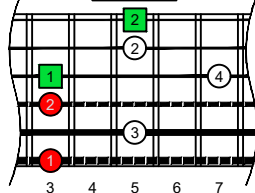

C
major arpeggio
BAGED
octaves
box shapes
(3nps)
6-string bass
Drop E0 - EBEADG

C major arpeggio
SEMITONOMETER

5B3
BOX SHAPE

(3nps)

NOTE NAMES

FINGERING

INTERVALS

5B3A1
BOX SHAPE

(3nps)

NOTE NAMES

FINGERING

INTERVALS

3A1
BOX SHAPE

(3nps)

NOTE NAMES

FINGERING

INTERVALS

6G4G1
BOX SHAPE

(3nps)

NOTE NAMES

FINGERING

INTERVALS

6E4E2
BOX SHAPE

(3nps)