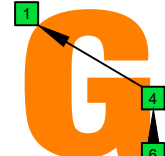

C
major arpeggio
BAGED
octaves
box shapes
(3nps)
6-string bass
Drop E0 - EBEADG

C major arpeggio
SEMITONOMETER

5B3
BOX SHAPE

(3nps)

NOTE NAMES

FINGERING

INTERVALS

5B3A1
BOX SHAPE

(3nps)

NOTE NAMES

FINGERING

INTERVALS

3A1
BOX SHAPE

(3nps)

NOTE NAMES

FINGERING

INTERVALS

6G4G1
BOX SHAPE

(3nps)

NOTE NAMES

FINGERING

INTERVALS

6E4E2
BOX SHAPE

(3nps)