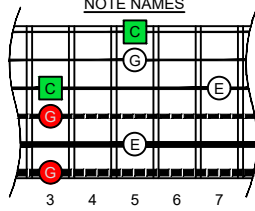

C
major arpeggio
BAGED
octaves
box shapes
(3nps)
6-string bass
Drop E0 - EBEADG

C major arpeggio
SEMITONOMETER

5B3
BOX SHAPE

(3nps)

NOTE NAMES

FINGERING

INTERVALS

5B3A1
BOX SHAPE

(3nps)

NOTE NAMES

FINGERING

INTERVALS

3A1
BOX SHAPE

(3nps)

NOTE NAMES

FINGERING

INTERVALS

6G4G1
BOX SHAPE

(3nps)

NOTE NAMES

FINGERING

INTERVALS

6E4E2
BOX SHAPE

(3nps)