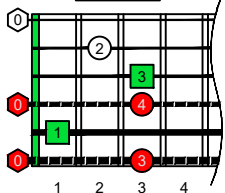

C
major arpeggio
BAGED
octaves
box shapes
(3nps)
6-string bass
Drop E0 - EBEADG

C major arpeggio
SEMITONOMETER

5B3
BOX SHAPE

(3nps)

NOTE NAMES

FINGERING

INTERVALS

5B3A1
BOX SHAPE

(3nps)

NOTE NAMES

FINGERING

INTERVALS

3A1
BOX SHAPE

(3nps)

NOTE NAMES

FINGERING