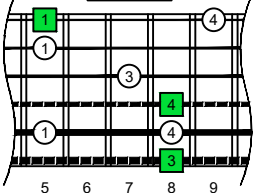

C
major arpeggio
BAGED
octaves
box shapes
(3nps)
6-string bass
Drop E0 - EBEADG

C major arpeggio
SEMITONOMETER

5B3
BOX SHAPE

(3nps)

NOTE NAMES

FINGERING

INTERVALS

5B3A1
BOX SHAPE

(3nps)

NOTE NAMES

FINGERING

INTERVALS

3A1
BOX SHAPE

(3nps)

NOTE NAMES

FINGERING

INTERVALS

6G4G1
BOX SHAPE

(3nps)

NOTE NAMES

FINGERING

INTERVALS

6E4E2
BOX SHAPE

(3nps)

NOTE NAMES

FINGERING

INTERVALS

6E4E2D
BOX SHAPE

(3nps)

NOTE NAMES

FINGERING

INTERVALS