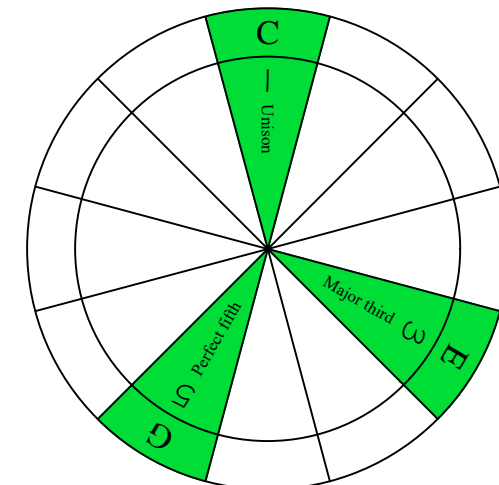

C
major arpeggio
BAGED
octaves
box shapes
(3nps)
6-string bass
Drop E0 - EBEADG

C major arpeggio
SEMITONOMETER

5B3
BOX SHAPE

(3nps)

NOTE NAMES

FINGERING

INTERVALS

5B3A1
BOX SHAPE

(3nps)

NOTE NAMES

FINGERING

INTERVALS

3A1
BOX SHAPE

(3nps)

NOTE NAMES

FINGERING