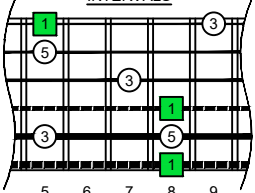

C
major arpeggio
BAGED
octaves
box shapes
(3nps)
6-string bass
Drop E0 - EBEADG

C major arpeggio
SEMITONOMETER

5B3
BOX SHAPE

(3nps)

NOTE NAMES

FINGERING

INTERVALS

5B3A1
BOX SHAPE

(3nps)

NOTE NAMES

FINGERING

INTERVALS

3A1
BOX SHAPE

(3nps)

NOTE NAMES

FINGERING

INTERVALS

6G4G1
BOX SHAPE

(3nps)

NOTE NAMES

FINGERING

INTERVALS

6E4E2
BOX SHAPE

(3nps)

NOTE NAMES

FINGERING

INTERVALS

6E4E2D
BOX SHAPE

(3nps)

NOTE NAMES

FINGERING

INTERVALS