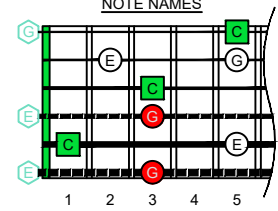

C
major arpeggio
BAGED
octaves
box shapes
(3nps)
6-string bass
Drop E0 - EBEADG

C major arpeggio
SEMITONOMETER

5B3
BOX SHAPE

(3nps)

NOTE NAMES

FINGERING

INTERVALS

5B3A1
BOX SHAPE

(3nps)

NOTE NAMES

FINGERING

INTERVALS

3A1
BOX SHAPE

(3nps)

NOTE NAMES

FINGERING