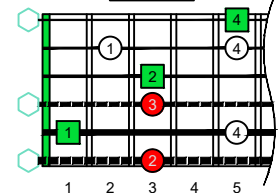

C
major arpeggio
BAGED
octaves
box shapes
(3nps)
6-string bass
Drop E0 - EBEADG

C major arpeggio
SEMITONOMETER

5B3
BOX SHAPE

(3nps)

NOTE NAMES

FINGERING

INTERVALS

5B3A1
BOX SHAPE

(3nps)

NOTE NAMES

FINGERING

INTERVALS

3A1
BOX SHAPE

(3nps)

NOTE NAMES

FINGERING