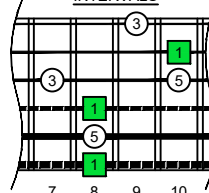

C
major arpeggio
BAGED
octaves
box shapes
(3nps)
6-string bass
Drop E0 - EBEADG

C major arpeggio
SEMITONOMETER

5B3
BOX SHAPE

(3nps)

NOTE NAMES

FINGERING

INTERVALS

5B3A1
BOX SHAPE

(3nps)

NOTE NAMES

FINGERING

INTERVALS

3A1
BOX SHAPE

(3nps)

NOTE NAMES

FINGERING

INTERVALS

6G4G1
BOX SHAPE

(3nps)

NOTE NAMES

FINGERING

INTERVALS

6E4E2
BOX SHAPE

(3nps)

NOTE NAMES

FINGERING

INTERVALS

6E4E2D
BOX SHAPE

(3nps)

NOTE NAMES

FINGERING

INTERVALS