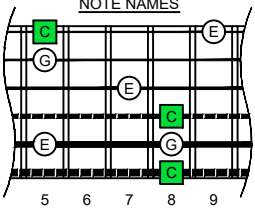

C
major arpeggio
BAGED
octaves
box shapes
(3nps)
6-string bass
Drop E0 - EBEADG

C major arpeggio
SEMITONOMETER

5B3
BOX SHAPE

(3nps)

NOTE NAMES

FINGERING

INTERVALS

5B3A1
BOX SHAPE

(3nps)

NOTE NAMES

FINGERING

INTERVALS

3A1
BOX SHAPE

(3nps)

NOTE NAMES

FINGERING

INTERVALS

6G4G1
BOX SHAPE

(3nps)

NOTE NAMES

FINGERING

INTERVALS

6E4E2
BOX SHAPE

(3nps)