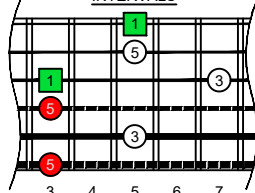

C
major arpeggio
BAGED
octaves
box shapes
(3nps)
6-string bass
Drop E0 - EBEADG

C major arpeggio
SEMITONOMETER

5B3
BOX SHAPE

(3nps)

NOTE NAMES

FINGERING

INTERVALS

5B3A1
BOX SHAPE

(3nps)

NOTE NAMES

FINGERING

INTERVALS

3A1
BOX SHAPE

(3nps)

NOTE NAMES

FINGERING

INTERVALS

6G4G1
BOX SHAPE

(3nps)

NOTE NAMES

FINGERING

INTERVALS

6E4E2
BOX SHAPE

(3nps)