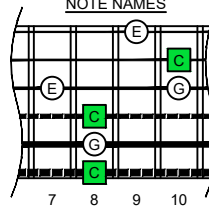

(3nps)

NOTE NAMES