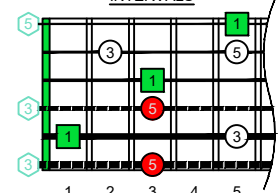

C
major arpeggio
BAGED
octaves
box shapes
(3nps)
6-string bass
Drop E0 - EBEADG

C major arpeggio
SEMITONOMETER

5B3
BOX SHAPE

(3nps)

NOTE NAMES

FINGERING

INTERVALS

5B3A1
BOX SHAPE

(3nps)

NOTE NAMES

FINGERING

INTERVALS

3A1
BOX SHAPE

(3nps)

NOTE NAMES

FINGERING

INTERVALS

6G4G1
BOX SHAPE

(3nps)

NOTE NAMES

FINGERING

INTERVALS

6E4E2
BOX SHAPE

(3nps)