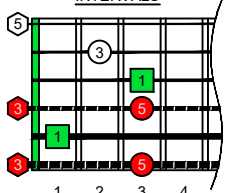

C
major arpeggio
BAGED
octaves
box shapes
(3nps)
6-string bass
Drop E0 - EBEADG

C major arpeggio
SEMITONOMETER

5B3
BOX SHAPE

(3nps)

NOTE NAMES

FINGERING

INTERVALS

5B3A1
BOX SHAPE

(3nps)

NOTE NAMES

FINGERING

INTERVALS

3A1
BOX SHAPE

(3nps)

NOTE NAMES

FINGERING