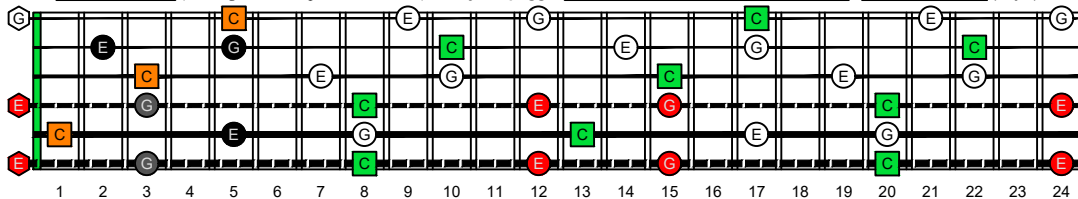

**BAGED octaves** (6-string bass : Drop E0 - EBEADG) **C natural** - ENTIRE FINGERBOARD OCTAVE SHAPES

**BAGED octaves** (6-string bass : Drop E0 - EBEADG) **C major arpeggio** - ENTIRE FINGERBOARD NOTE NAMES

**BAGED octaves** (6-string bass : Drop E0 - EBEADG) **C major arpeggio** ENTIRE FINGERBOARD NOTE NAMES : **5B3** box shape (3nps)

**BAGED octaves** (6-string bass : Drop E0 - EBEADG) **C major arpeggio** ENTIRE FINGERBOARD NOTE NAMES : **5B3A1** box shape (3nps)

**BAGED octaves** (6-string bass : Drop E0 - EBEADG) **C major arpeggio** ENTIRE FINGERBOARD NOTE NAMES : **3A1** box shape (3nps)

**BAGED octaves** (6-string bass : Drop E0 - EBEADG) **C major arpeggio** ENTIRE FINGERBOARD NOTE NAMES : **6G4G1** box shape (3nps)

**BAGED octaves** (6-string bass : Drop E0 - EBEADG) **C major arpeggio** ENTIRE FINGERBOARD NOTE NAMES : **5D2** box shape (3nps)

**BAGED octaves** (6-string bass : Drop E0 - EBEADG) **C major arpeggio** ENTIRE FINGERBOARD NOTE NAMES : **5B3** box shape at 12 (3nps)