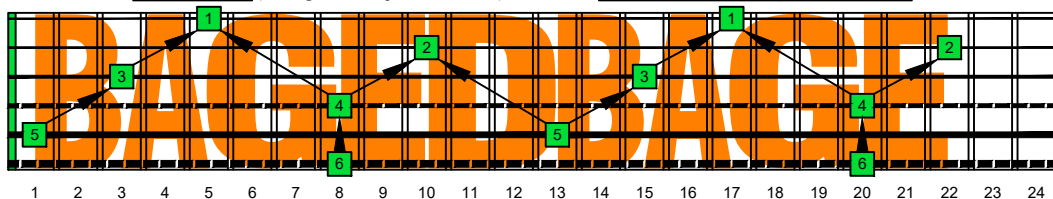

**BAGED octaves** (6-string bass : Drop E0 - EBEADG) **C natural** - ENTIRE FINGERBOARD OCTAVE SHAPES

**BAGED octaves** (6-string bass : Drop E0 - EBEADG) **C major arpeggio** - ENTIRE FINGERBOARD NOTE NAMES

**BAGED octaves** (6-string bass : Drop E0 - EBEADG) **C major arpeggio** ENTIRE FINGERBOARD NOTE NAMES : **5B3** box shape (3nps)

**BAGED octaves** (6-string bass : Drop E0 - EBEADG) **C major arpeggio** ENTIRE FINGERBOARD NOTE NAMES : **5B3A1** box shape (3nps)

**BAGED octaves** (6-string bass : Drop E0 - EBEADG) **C major arpeggio** ENTIRE FINGERBOARD NOTE NAMES : **3A1** box shape (3nps)

**BAGED octaves** (6-string bass : Drop E0 - EBEADG) **C major arpeggio** ENTIRE FINGERBOARD NOTE NAMES : **6G4G1** box shape (3nps)