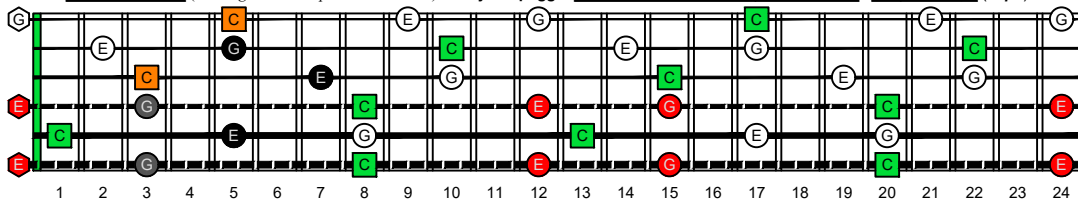

**BAGED octaves** (6-string bass : Drop E0 - EBEADG) **C natural** - ENTIRE FINGERBOARD OCTAVE SHAPES

**BAGED octaves** (6-string bass : Drop E0 - EBEADG) **C major arpeggio** - ENTIRE FINGERBOARD NOTE NAMES

**BAGED octaves** (6-string bass : Drop E0 - EBEADG) **C major arpeggio** ENTIRE FINGERBOARD NOTE NAMES : **5B3** box shape (3nps)

**BAGED octaves** (6-string bass : Drop E0 - EBEADG) **C major arpeggio** ENTIRE FINGERBOARD NOTE NAMES : **5B3A1** box shape (3nps)

**BAGED octaves** (6-string bass : Drop E0 - EBEADG) **C major arpeggio** ENTIRE FINGERBOARD NOTE NAMES : **3A1** box shape (3nps)

**BAGED octaves** (6-string bass : Drop E0 - EBEADG) **C major arpeggio** ENTIRE FINGERBOARD NOTE NAMES : **6G4G1** box shape (3nps)

**BAGED octaves** (6-string bass : Drop E0 - EBEADG) **C major arpeggio** ENTIRE FINGERBOARD NOTE NAMES : **5D2** box shape (3nps)

**BAGED octaves** (6-string bass : Drop E0 - EBEADG) **C major arpeggio** ENTIRE FINGERBOARD NOTE NAMES : **5B3** box shape at 12 (3nps)