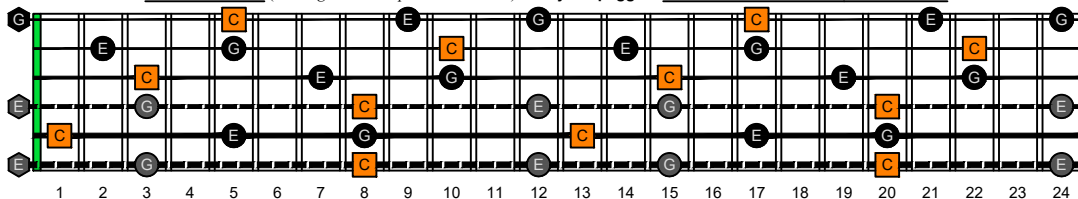

**BAGED octaves** (6-string bass : Drop E0 - EBEADG) **C natural** - ENTIRE FINGERBOARD OCTAVE SHAPES

**BAGED octaves** (6-string bass : Drop E0 - EBEADG) **C major arpeggio** - ENTIRE FINGERBOARD NOTE NAMES

**BAGED octaves** (6-string bass : Drop E0 - EBEADG) **C major arpeggio** ENTIRE FINGERBOARD NOTE NAMES : **5B3** box shape (3nps)

**BAGED octaves** (6-string bass : Drop E0 - EBEADG) **C major arpeggio** ENTIRE FINGERBOARD NOTE NAMES : **5B3A1** box shape (3nps)

**BAGED octaves** (6-string bass : Drop E0 - EBEADG) **C major arpeggio** ENTIRE FINGERBOARD NOTE NAMES : **3A1** box shape (3nps)

**BAGED octaves** (6-string bass : Drop E0 - EBEADG) **C major arpeggio** ENTIRE FINGERBOARD NOTE NAMES : **6G4G1** box shape (3nps)

**BAGED octaves** (6-string bass : Drop E0 - EBEADG) **C major arpeggio** ENTIRE FINGERBOARD NOTE NAMES : **5D2** box shape (3nps)

**BAGED octaves** (6-string bass : Drop E0 - EBEADG) **C major arpeggio** ENTIRE FINGERBOARD NOTE NAMES : **5B3** box shape at 12 (3nps)