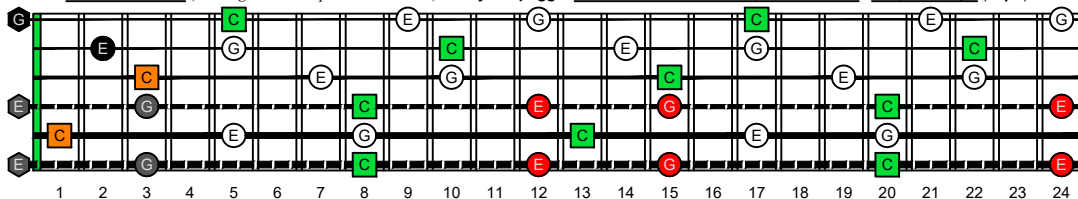

**BAGED octaves** (6-string bass : Drop E0 - EBEADG) **C natural** - ENTIRE FINGERBOARD OCTAVE SHAPES

**BAGED octaves** (6-string bass : Drop E0 - EBEADG) **C major arpeggio** - ENTIRE FINGERBOARD NOTE NAMES

**BAGED octaves** (6-string bass : Drop E0 - EBEADG) **C major arpeggio** ENTIRE FINGERBOARD NOTE NAMES : **5B3** box shape (3nps)

**BAGED octaves** (6-string bass : Drop E0 - EBEADG) **C major arpeggio** ENTIRE FINGERBOARD NOTE NAMES : **5B3A1** box shape (3nps)

**BAGED octaves** (6-string bass : Drop E0 - EBEADG) **C major arpeggio** ENTIRE FINGERBOARD NOTE NAMES : **3A1** box shape (3nps)

**BAGED octaves** (6-string bass : Drop E0 - EBEADG) **C major arpeggio** ENTIRE FINGERBOARD NOTE NAMES : **6G4G1** box shape (3nps)

**BAGED octaves** (6-string bass : Drop E0 - EBEADG) **C major arpeggio** ENTIRE FINGERBOARD NOTE NAMES : **5D2** box shape (3nps)

**BAGED octaves** (6-string bass : Drop E0 - EBEADG) **C major arpeggio** ENTIRE FINGERBOARD NOTE NAMES : **5B3** box shape at 12 (3nps)