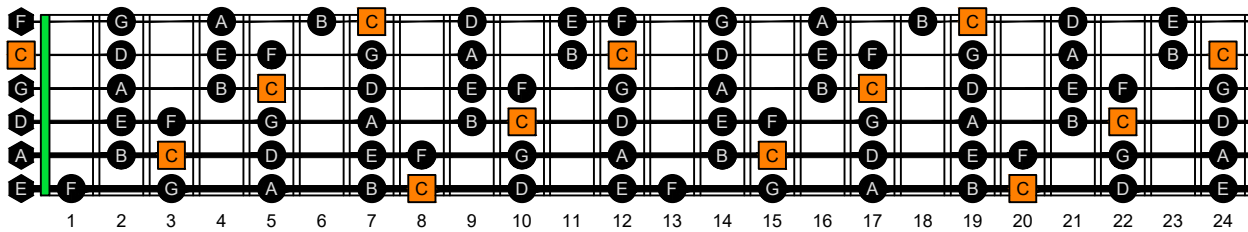

CAGEFD octaves (Fender Bass VI : E1 standard - EADGCF) C natural - ENTIRE FINGERBOARD OCTAVE SHAPES

CAGEFD octaves (Fender Bass VI : E1 standard - EADGCF) C major scale (ionian mode) : ENTIRE FINGERBOARD NOTE NAMES

CAGEFD octaves (Fender Bass VI : E1 standard - EADGCF) C major scale (ionian mode) FINGERBOARD NOTE NAMES : 5C2 box shape (incomplete)

CAGEFD octaves (Fender Bass VI : E1 standard - EADGCF) C major scale (ionian mode) FINGERBOARD NOTE NAMES : 5A3 box shape

CAGEFD octaves (Fender Bass VI : E1 standard - EADGCF) C major scale (ionian mode) FINGERBOARD NOTE NAMES : 6G3G1 box shape

CAGEFD octaves (Fender Bass VI : E1 standard - EADGCF) C major scale (ionian mode) FINGERBOARD NOTE NAMES : 6E4F1 box shape

CAGEFD octaves (Fender Bass VI : E1 standard - EADGCF) C major scale (ionian mode) FINGERBOARD NOTE NAMES : 4D2 box shape

CAGEFD octaves (Fender Bass VI : E1 standard - EADGCF) C major scale (ionian mode) FINGERBOARD NOTE NAMES : 5C2 box shape at 12