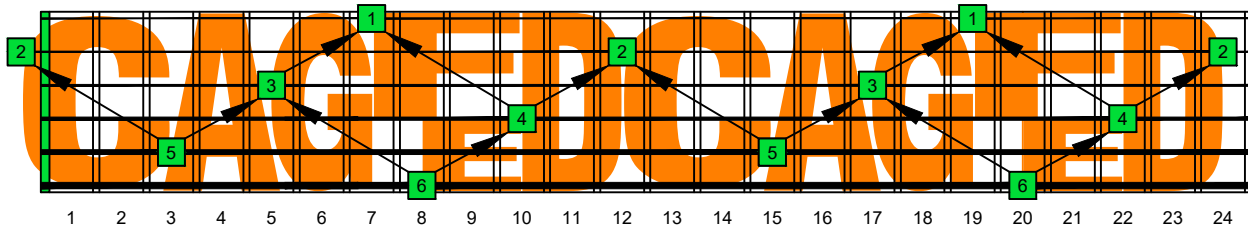

CAGEFD octaves (Fender Bass VI : E1 standard - EADGCF) C natural - ENTIRE FINGERBOARD OCTAVE SHAPES

CAGEFD octaves (Fender Bass VI : E1 standard - EADGCF) C major scale (ionian mode) : ENTIRE FINGERBOARD NOTE NAMES

CAGEFD octaves (Fender Bass VI : E1 standard - EADGCF) C major scale (ionian mode) FINGERBOARD NOTE NAMES : 5C2 box shape (incomplete)

CAGEFD octaves (Fender Bass VI : E1 standard - EADGCF) C major scale (ionian mode) FINGERBOARD NOTE NAMES : 5A3 box shape

CAGEFD octaves (Fender Bass VI : E1 standard - EADGCF) C major scale (ionian mode) FINGERBOARD NOTE NAMES : 6G3G1 box shape

CAGEFD octaves (Fender Bass VI : E1 standard - EADGCF) C major scale (ionian mode) FINGERBOARD NOTE NAMES : 6E4F1 box shape