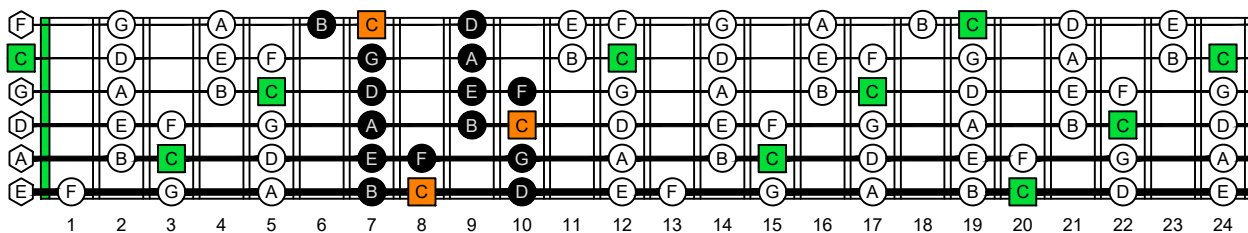

CAGEFD octaves (Fender Bass VI : E1 standard - EADGCF) C natural - ENTIRE FINGERBOARD OCTAVE SHAPES

CAGEFD octaves (Fender Bass VI : E1 standard - EADGCF) C major scale (ionian mode) : ENTIRE FINGERBOARD NOTE NAMES

CAGEFD octaves (Fender Bass VI : E1 standard - EADGCF) C major scale (ionian mode) FINGERBOARD NOTE NAMES : 5C2 box shape (incomplete)

CAGEFD octaves (Fender Bass VI : E1 standard - EADGCF) C major scale (ionian mode) FINGERBOARD NOTE NAMES : 5A3 box shape

CAGEFD octaves (Fender Bass VI : E1 standard - EADGCF) C major scale (ionian mode) FINGERBOARD NOTE NAMES : 6G3G1 box shape

CAGEFD octaves (Fender Bass VI : E1 standard - EADGCF) C major scale (ionian mode) FINGERBOARD NOTE NAMES : 6E4F1 box shape

CAGEFD octaves (Fender Bass VI : E1 standard - EADGCF) C major scale (ionian mode) FINGERBOARD NOTE NAMES : 4D2 box shape

CAGEFD octaves (Fender Bass VI : E1 standard - EADGCF) C major scale (ionian mode) FINGERBOARD NOTE NAMES : 5C2 box shape at 12