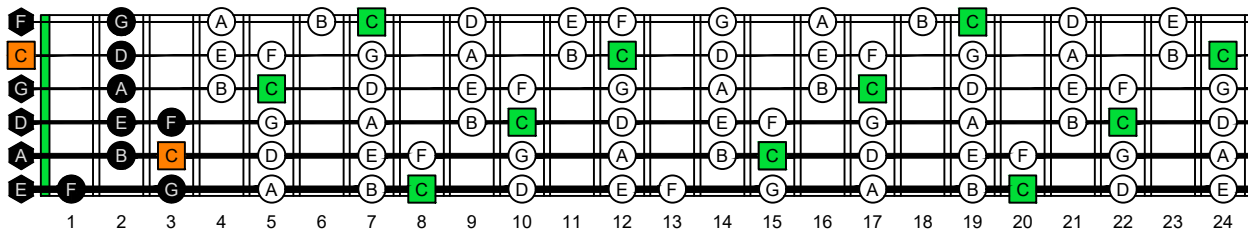

CAGEFD octaves (Fender Bass VI : E1 standard - EADGCF) C natural - ENTIRE FINGERBOARD OCTAVE SHAPES

CAGEFD octaves (Fender Bass VI : E1 standard - EADGCF) C major scale (ionian mode) : ENTIRE FINGERBOARD NOTE NAMES

CAGEFD octaves (Fender Bass VI : E1 standard - EADGCF) C major scale (ionian mode) FINGERBOARD NOTE NAMES : 5C2 box shape (incomplete)

CAGEFD octaves (Fender Bass VI : E1 standard - EADGCF) C major scale (ionian mode) FINGERBOARD NOTE NAMES : 5A3 box shape

CAGEFD octaves (Fender Bass VI : E1 standard - EADGCF) C major scale (ionian mode) FINGERBOARD NOTE NAMES : 6G3G1 box shape

CAGEFD octaves (Fender Bass VI : E1 standard - EADGCF) C major scale (ionian mode) FINGERBOARD NOTE NAMES : 6E4F1 box shape

CAGEFD octaves (Fender Bass VI : E1 standard - EADGCF) C major scale (ionian mode) FINGERBOARD NOTE NAMES : 4D2 box shape

CAGEFD octaves (Fender Bass VI : E1 standard - EADGCF) C major scale (ionian mode) FINGERBOARD NOTE NAMES : 5C2 box shape at 12