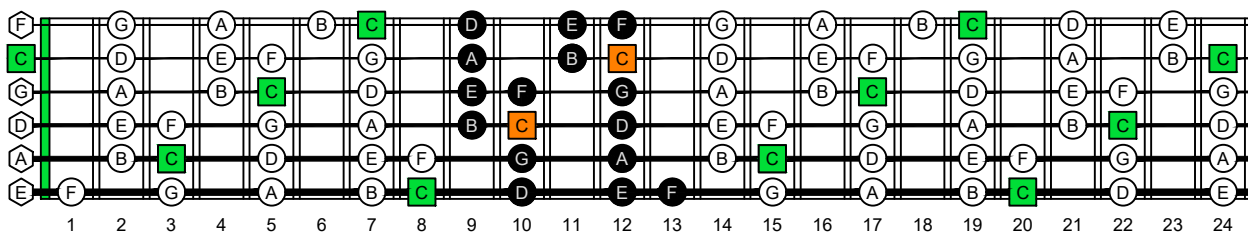

CAGEFD octaves (Fender Bass VI : E1 standard - EADGCF) C natural - ENTIRE FINGERBOARD OCTAVE SHAPES

CAGEFD octaves (Fender Bass VI : E1 standard - EADGCF) C major scale (ionian mode) : ENTIRE FINGERBOARD NOTE NAMES

CAGEFD octaves (Fender Bass VI : E1 standard - EADGCF) C major scale (ionian mode) FINGERBOARD NOTE NAMES : 5C2 box shape (incomplete)

CAGEFD octaves (Fender Bass VI : E1 standard - EADGCF) C major scale (ionian mode) FINGERBOARD NOTE NAMES : 5A3 box shape

CAGEFD octaves (Fender Bass VI : E1 standard - EADGCF) C major scale (ionian mode) FINGERBOARD NOTE NAMES : 6G3G1 box shape

CAGEFD octaves (Fender Bass VI : E1 standard - EADGCF) C major scale (ionian mode) FINGERBOARD NOTE NAMES : 6E4F1 box shape

CAGEFD octaves (Fender Bass VI : E1 standard - EADGCF) C major scale (ionian mode) FINGERBOARD NOTE NAMES : 4D2 box shape

CAGEFD octaves (Fender Bass VI : E1 standard - EADGCF) C major scale (ionian mode) FINGERBOARD NOTE NAMES : 5C2 box shape at 12