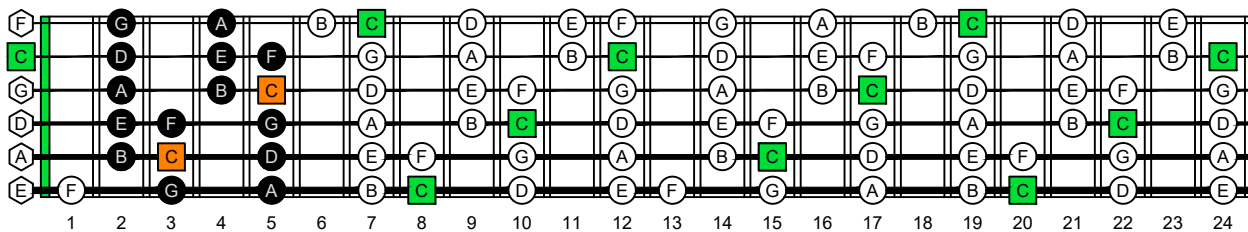

CAGEFD octaves (Fender Bass VI : E1 standard - EADGCF) C natural - ENTIRE FINGERBOARD OCTAVE SHAPES

CAGEFD octaves (Fender Bass VI : E1 standard - EADGCF) C major scale (ionian mode) : ENTIRE FINGERBOARD NOTE NAMES

CAGEFD octaves (Fender Bass VI : E1 standard - EADGCF) C major scale (ionian mode) FINGERBOARD NOTE NAMES : 5C2 box shape (incomplete)

CAGEFD octaves (Fender Bass VI : E1 standard - EADGCF) C major scale (ionian mode) FINGERBOARD NOTE NAMES : 5A3 box shape

CAGEFD octaves (Fender Bass VI : E1 standard - EADGCF) C major scale (ionian mode) FINGERBOARD NOTE NAMES : 6G3G1 box shape

CAGEFD octaves (Fender Bass VI : E1 standard - EADGCF) C major scale (ionian mode) FINGERBOARD NOTE NAMES : 6E4F1 box shape

CAGEFD octaves (Fender Bass VI : E1 standard - EADGCF) C major scale (ionian mode) FINGERBOARD NOTE NAMES : 4D2 box shape

CAGEFD octaves (Fender Bass VI : E1 standard - EADGCF) C major scale (ionian mode) FINGERBOARD NOTE NAMES : 5C2 box shape at 12