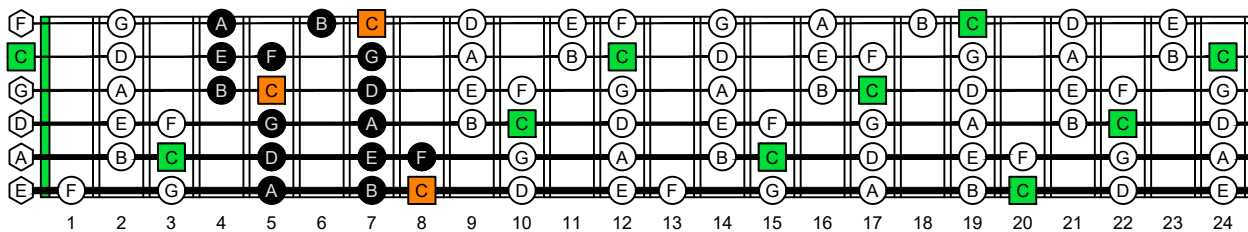

CAGEFD octaves (Fender Bass VI : E1 standard - EADGCF) C natural - ENTIRE FINGERBOARD OCTAVE SHAPES

CAGEFD octaves (Fender Bass VI : E1 standard - EADGCF) C major scale (ionian mode) : ENTIRE FINGERBOARD NOTE NAMES

CAGEFD octaves (Fender Bass VI : E1 standard - EADGCF) C major scale (ionian mode) FINGERBOARD NOTE NAMES : 5C2 box shape (incomplete)

CAGEFD octaves (Fender Bass VI : E1 standard - EADGCF) C major scale (ionian mode) FINGERBOARD NOTE NAMES : 5A3 box shape

CAGEFD octaves (Fender Bass VI : E1 standard - EADGCF) C major scale (ionian mode) FINGERBOARD NOTE NAMES : 6G3G1 box shape

CAGEFD octaves (Fender Bass VI : E1 standard - EADGCF) C major scale (ionian mode) FINGERBOARD NOTE NAMES : 6E4F1 box shape

CAGEFD octaves (Fender Bass VI : E1 standard - EADGCF) C major scale (ionian mode) FINGERBOARD NOTE NAMES : 4D2 box shape

CAGEFD octaves (Fender Bass VI : E1 standard - EADGCF) C major scale (ionian mode) FINGERBOARD NOTE NAMES : 5C2 box shape at 12