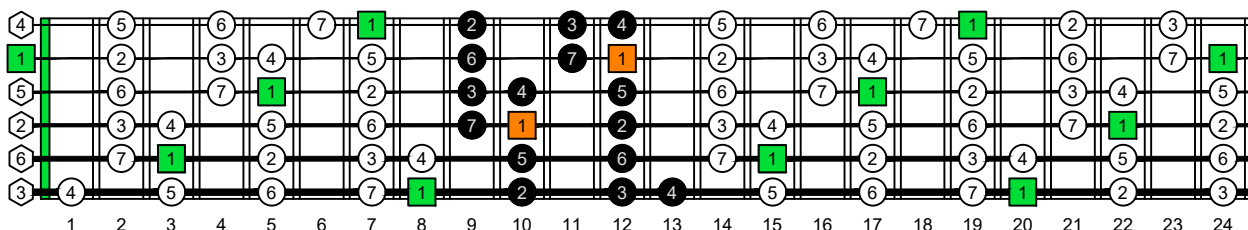

CAGEFD octaves (Fender Bass VI : E1 standard - EADGCF) C natural - ENTIRE FINGERBOARD OCTAVE SHAPES

CAGEFD octaves (Fender Bass VI : E1 standard - EADGCF) C major scale (ionian mode) : ENTIRE FINGERBOARD INTERVALS

CAGEFD octaves (Fender Bass VI : E1 standard - EADGCF) C major scale (ionian mode) FINGERBOARD INTERVALS : 5C2 box shape (incomplete)

CAGEFD octaves (Fender Bass VI : E1 standard - EADGCF) C major scale (ionian mode) FINGERBOARD INTERVALS : 5A3 box shape

CAGEFD octaves (Fender Bass VI : E1 standard - EADGCF) C major scale (ionian mode) FINGERBOARD INTERVALS : 6G3G1 box shape

CAGEFD octaves (Fender Bass VI : E1 standard - EADGCF) C major scale (ionian mode) FINGERBOARD INTERVALS : 6E4F1 box shape

CAGEFD octaves (Fender Bass VI : E1 standard - EADGCF) C major scale (ionian mode) FINGERBOARD INTERVALS : 4D2 box shape

CAGEFD octaves (Fender Bass VI : E1 standard - EADGCF) C major scale (ionian mode) FINGERBOARD INTERVALS : 5C2 box shape at 12