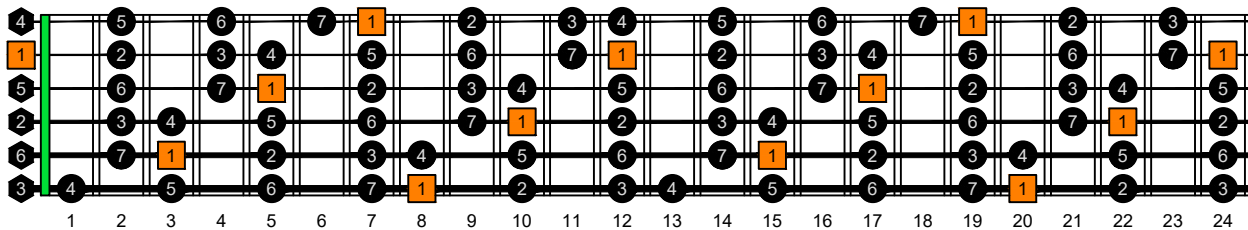

CAGEFD octaves (Fender Bass VI : E1 standard - EADGCF) C natural - ENTIRE FINGERBOARD OCTAVE SHAPES

CAGEFD octaves (Fender Bass VI : E1 standard - EADGCF) C major scale (ionian mode) : ENTIRE FINGERBOARD INTERVALS

CAGEFD octaves (Fender Bass VI : E1 standard - EADGCF) C major scale (ionian mode) FINGERBOARD INTERVALS : 5C2 box shape (incomplete)

CAGEFD octaves (Fender Bass VI : E1 standard - EADGCF) C major scale (ionian mode) FINGERBOARD INTERVALS : 5A3 box shape

CAGEFD octaves (Fender Bass VI : E1 standard - EADGCF) C major scale (ionian mode) FINGERBOARD INTERVALS : 6G3G1 box shape

CAGEFD octaves (Fender Bass VI : E1 standard - EADGCF) C major scale (ionian mode) FINGERBOARD INTERVALS : 6E4F1 box shape

CAGEFD octaves (Fender Bass VI : E1 standard - EADGCF) C major scale (ionian mode) FINGERBOARD INTERVALS : 4D2 box shape

CAGEFD octaves (Fender Bass VI : E1 standard - EADGCF) C major scale (ionian mode) FINGERBOARD INTERVALS : 5C2 box shape at 12