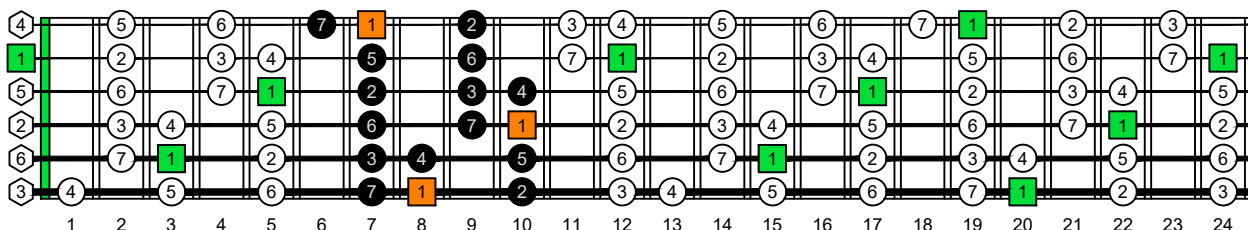

CAGEFD octaves (Fender Bass VI : E1 standard - EADGCF) C natural - ENTIRE FINGERBOARD OCTAVE SHAPES

CAGEFD octaves (Fender Bass VI : E1 standard - EADGCF) C major scale (ionian mode) : ENTIRE FINGERBOARD INTERVALS

CAGEFD octaves (Fender Bass VI : E1 standard - EADGCF) C major scale (ionian mode) FINGERBOARD INTERVALS : 5C2 box shape (incomplete)

CAGEFD octaves (Fender Bass VI : E1 standard - EADGCF) C major scale (ionian mode) FINGERBOARD INTERVALS : 5A3 box shape

CAGEFD octaves (Fender Bass VI : E1 standard - EADGCF) C major scale (ionian mode) FINGERBOARD INTERVALS : 6G3G1 box shape

CAGEFD octaves (Fender Bass VI : E1 standard - EADGCF) C major scale (ionian mode) FINGERBOARD INTERVALS : 6E4F1 box shape

CAGEFD octaves (Fender Bass VI : E1 standard - EADGCF) C major scale (ionian mode) FINGERBOARD INTERVALS : 4D2 box shape

CAGEFD octaves (Fender Bass VI : E1 standard - EADGCF) C major scale (ionian mode) FINGERBOARD INTERVALS : 5C2 box shape at 12