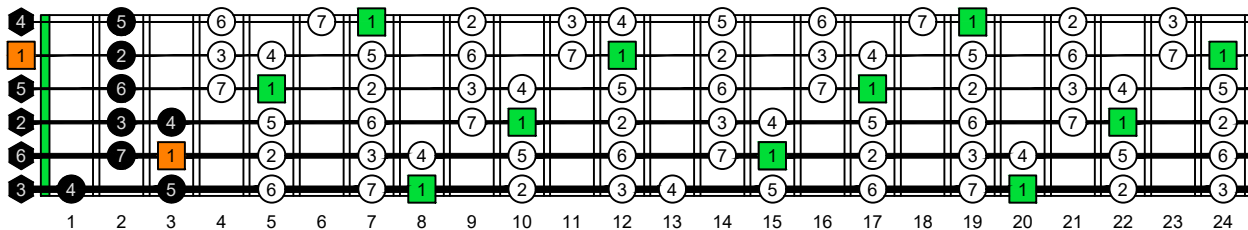

CAGEFD octaves (Fender Bass VI : E1 standard - EADGCF) C natural - ENTIRE FINGERBOARD OCTAVE SHAPES

CAGEFD octaves (Fender Bass VI : E1 standard - EADGCF) C major scale (ionian mode) : ENTIRE FINGERBOARD INTERVALS

CAGEFD octaves (Fender Bass VI : E1 standard - EADGCF) C major scale (ionian mode) FINGERBOARD INTERVALS : 5C2 box shape (incomplete)

CAGEFD octaves (Fender Bass VI : E1 standard - EADGCF) C major scale (ionian mode) FINGERBOARD INTERVALS : 5A3 box shape

CAGEFD octaves (Fender Bass VI : E1 standard - EADGCF) C major scale (ionian mode) FINGERBOARD INTERVALS : 6G3G1 box shape

CAGEFD octaves (Fender Bass VI : E1 standard - EADGCF) C major scale (ionian mode) FINGERBOARD INTERVALS : 6E4F1 box shape

CAGEFD octaves (Fender Bass VI : E1 standard - EADGCF) C major scale (ionian mode) FINGERBOARD INTERVALS : 4D2 box shape

CAGEFD octaves (Fender Bass VI : E1 standard - EADGCF) C major scale (ionian mode) FINGERBOARD INTERVALS : 5C2 box shape at 12