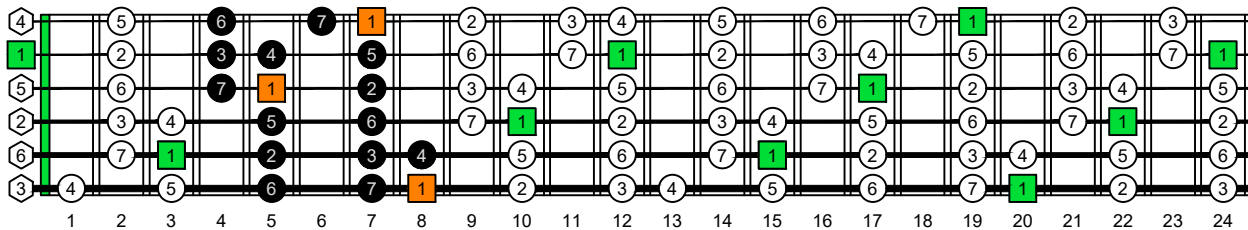

CAGEFD octaves (Fender Bass VI : E1 standard - EADGCF) C natural - ENTIRE FINGERBOARD OCTAVE SHAPES

CAGEFD octaves (Fender Bass VI : E1 standard - EADGCF) C major scale (ionian mode) : ENTIRE FINGERBOARD INTERVALS

CAGEFD octaves (Fender Bass VI : E1 standard - EADGCF) C major scale (ionian mode) FINGERBOARD INTERVALS : 5C2 box shape (incomplete)

CAGEFD octaves (Fender Bass VI : E1 standard - EADGCF) C major scale (ionian mode) FINGERBOARD INTERVALS : 5A3 box shape

CAGEFD octaves (Fender Bass VI : E1 standard - EADGCF) C major scale (ionian mode) FINGERBOARD INTERVALS : 6G3G1 box shape

CAGEFD octaves (Fender Bass VI : E1 standard - EADGCF) C major scale (ionian mode) FINGERBOARD INTERVALS : 6E4F1 box shape

CAGEFD octaves (Fender Bass VI : E1 standard - EADGCF) C major scale (ionian mode) FINGERBOARD INTERVALS : 4D2 box shape

CAGEFD octaves (Fender Bass VI : E1 standard - EADGCF) C major scale (ionian mode) FINGERBOARD INTERVALS : 5C2 box shape at 12