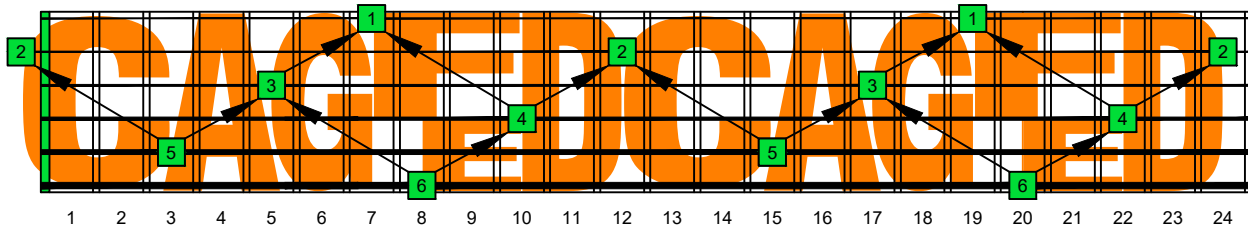

CAGEFD octaves (Fender Bass VI : E1 standard - EADGCF) C natural - ENTIRE FINGERBOARD OCTAVE SHAPES

CAGEFD octaves (Fender Bass VI : E1 standard - EADGCF) C major scale (ionian mode) : ENTIRE FINGERBOARD INTERVALS

CAGEFD octaves (Fender Bass VI : E1 standard - EADGCF) C major scale (ionian mode) FINGERBOARD INTERVALS : 5C2 box shape (incomplete)

CAGEFD octaves (Fender Bass VI : E1 standard - EADGCF) C major scale (ionian mode) FINGERBOARD INTERVALS : 5A3 box shape

CAGEFD octaves (Fender Bass VI : E1 standard - EADGCF) C major scale (ionian mode) FINGERBOARD INTERVALS : 6G3G1 box shape

CAGEFD octaves (Fender Bass VI : E1 standard - EADGCF) C major scale (ionian mode) FINGERBOARD INTERVALS : 6E4F1 box shape

CAGEFD octaves (Fender Bass VI : E1 standard - EADGCF) C major scale (ionian mode) FINGERBOARD INTERVALS : 4D2 box shape

CAGEFD octaves (Fender Bass VI : E1 standard - EADGCF) C major scale (ionian mode) FINGERBOARD INTERVALS : 5C2 box shape at 12