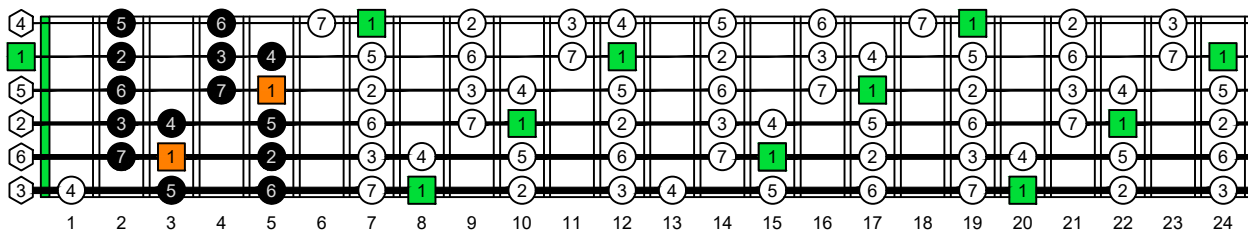

CAGEFD octaves (Fender Bass VI : E1 standard - EADGCF) C natural - ENTIRE FINGERBOARD OCTAVE SHAPES

CAGEFD octaves (Fender Bass VI : E1 standard - EADGCF) C major scale (ionian mode) : ENTIRE FINGERBOARD INTERVALS

CAGEFD octaves (Fender Bass VI : E1 standard - EADGCF) C major scale (ionian mode) FINGERBOARD INTERVALS : 5C2 box shape (incomplete)

CAGEFD octaves (Fender Bass VI : E1 standard - EADGCF) C major scale (ionian mode) FINGERBOARD INTERVALS : 5A3 box shape

CAGEFD octaves (Fender Bass VI : E1 standard - EADGCF) C major scale (ionian mode) FINGERBOARD INTERVALS : 6G3G1 box shape

CAGEFD octaves (Fender Bass VI : E1 standard - EADGCF) C major scale (ionian mode) FINGERBOARD INTERVALS : 6E4F1 box shape

CAGEFD octaves (Fender Bass VI : E1 standard - EADGCF) C major scale (ionian mode) FINGERBOARD INTERVALS : 4D2 box shape

CAGEFD octaves (Fender Bass VI : E1 standard - EADGCF) C major scale (ionian mode) FINGERBOARD INTERVALS : 5C2 box shape at 12