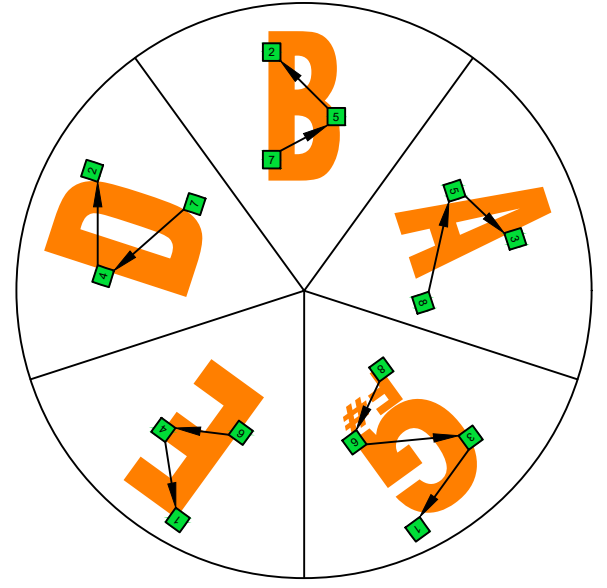

od. guit.

TAB

1	5	5	8	13	13	13	13	8	8	5	1
3	3	8	10	10	15	15	10	10	8	8	3
1	6	6	8	13	13	13	13	8	6	3	1

C

octaves

Meshuggah's
8-string guitar tuning
F B^b E^b A^b D^b G^b B^b E^b

BAF#GED octaves (Meshuggah's 8-string guitar tuning : F B^b E^b A^b D^b G^b B^b E^b) C natural - ENTIRE FINGERBOARD OCTAVE SHAPES

7B5B2 OCTAVES

8A5A3 OCTAVES

8F#6G3G1 OCTAVES

6E4E1 OCTAVES

7D4D2 OCTAVES

7B5B2 at 12 OCTAVES

FINGERING

STRING NUMBERS