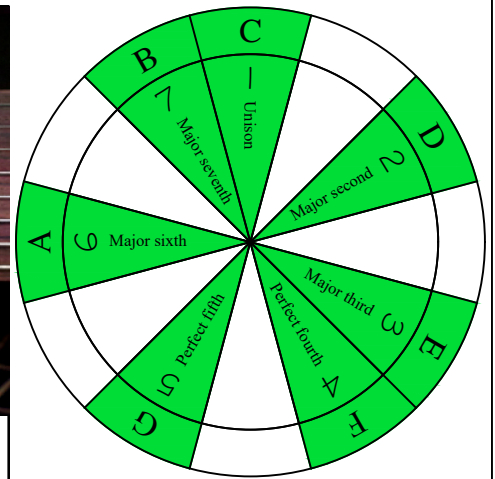

C major scale (ionian mode)

BAGED
octaves
box shapes
Meshuggah's
8-string guitar tuning
F B^b E^b A^b D^b G^b B^b E^b

C major scale (ionian mode)
SEMITONOMETER

8A5A3

BOX SHAPE

NOTE NAMES

FINGERING

INTERVALS

www.cagedoctaves.com

Zon Brookes

BAF#GED octaves (Meshuggah's 8-String Guitar Tuning : F B^b E^b A^b D^b G^b B^b E^b) C major scale (ionian mode) - 8A5A3 box shape

BAF#GED octaves (Meshuggah's 8-string guitar tuning) C major scale (ionian mode) ENTIRE FINGERBOARD NOTE NAMES : 8A5A3 box shape

BAF#GED octaves (Meshuggah's 8-string guitar tuning) C major scale (ionian mode) ENTIRE FINGERBOARD INTERVALS : 8A5A3 box shape