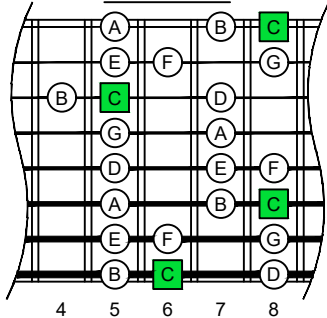

C major scale (ionian mode)

BAGED
octaves
box shapes
Meshuggah's
8-string guitar tuning
F B^b E^b A^b D^b G^b B^b E^b

C major scale (ionian mode)
SEMITONOMETER

8F#6G3G1

BOX SHAPE

NOTE NAMES

FINGERING

INTERVALS

www.cagedoctaves.com

Zon Brookes

BAF#GED octaves (Meshuggah's 8-String Guitar Tuning : F B^b E^b A^b D^b G^b B^b E^b) C major scale (ionian mode) - 8F#6G3G1 box shape

BAF#GED octaves (Meshuggah's 8-string guitar tuning) C major scale (ionian mode) ENTIRE FINGERBOARD NOTE NAMES : 8F#6G3G1 box shape

BAF#GED octaves (Meshuggah's 8-string guitar tuning) C major scale (ionian mode) ENTIRE FINGERBOARD INTERVALS : 8F#6G3G1 box shape