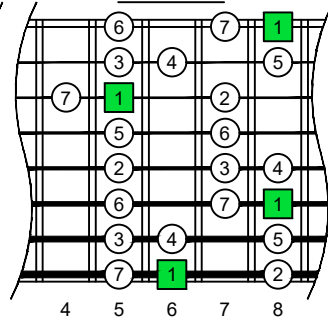

C major scale (ionian mode)

BAGED
octaves
box shapes
Meshuggah's
8-string guitar tuning
F B^b E^b A^b D^b G^b B^b E^b

C major scale (ionian mode)
SEMITONOMETER

8F#6G3G1

BOX SHAPE

NOTE NAMES

FINGERING

INTERVALS

www.cagedoctaves.com

Zon Brookes

BAF#GED octaves (Meshuggah's 8-String Guitar Tuning : F B^b E^b A^b D^b G^b B^b E^b) C major scale (ionian mode) - 8F#6G3G1 box shape

BAF#GED octaves (Meshuggah's 8-string guitar tuning) C major scale (ionian mode) ENTIRE FINGERBOARD NOTE NAMES : 8F#6G3G1 box shape

BAF#GED octaves (Meshuggah's 8-string guitar tuning) C major scale (ionian mode) ENTIRE FINGERBOARD INTERVALS : 8F#6G3G1 box shape