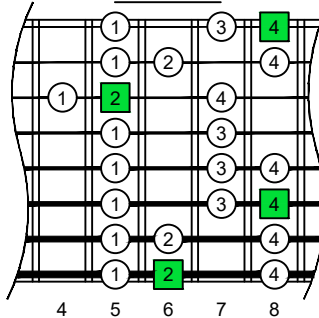

C major scale (ionian mode)

BAGED
octaves
box shapes
Meshuggah's
8-string guitar tuning
F B^b E^b A^b D^b G^b B^b E^b

C major scale (ionian mode)
SEMITONOMETER

8F#6G3G1

BOX SHAPE

NOTE NAMES

FINGERING

INTERVALS

www.cagedoctaves.com

Zon Brookes

BAF#GED octaves (Meshuggah's 8-String Guitar Tuning : F B^b E^b A^b D^b G^b B^b E^b) C major scale (ionian mode) - 8F#6G3G1 box shape

BAF#GED octaves (Meshuggah's 8-string guitar tuning) C major scale (ionian mode) ENTIRE FINGERBOARD NOTE NAMES : 8F#6G3G1 box shape

BAF#GED octaves (Meshuggah's 8-string guitar tuning) C major scale (ionian mode) ENTIRE FINGERBOARD INTERVALS : 8F#6G3G1 box shape