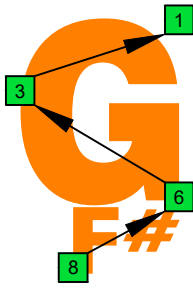

C major scale (ionian mode)

BAGED
octaves
box shapes
Meshuggah's
8-string guitar tuning
F B^b E^b A^b D^b G^b B^b E^b

C major scale (ionian mode)
SEMITONOMETER

8F#6G3G1

BOX SHAPE

NOTE NAMES

FINGERING

INTERVALS

www.cagedoctaves.com

Zon Brookes

BAF#GED octaves (Meshuggah's 8-String Guitar Tuning : F B^b E^b A^b D^b G^b B^b E^b) C major scale (ionian mode) - 8F#6G3G1 box shape

BAF#GED octaves (Meshuggah's 8-string guitar tuning) C major scale (ionian mode) ENTIRE FINGERBOARD NOTE NAMES : 8F#6G3G1 box shape

BAF#GED octaves (Meshuggah's 8-string guitar tuning) C major scale (ionian mode) ENTIRE FINGERBOARD INTERVALS : 8F#6G3G1 box shape