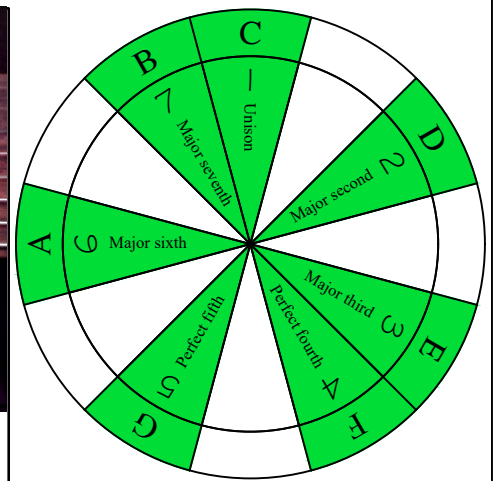

C major scale (ionian mode)

BAGED
octaves
box shapes
Meshuggah's
8-string guitar tuning
F B^b E^b A^b D^b G^b B^b E^b

C major scale (ionian mode)
SEMITONOMETER

8F#6G3G1

BOX SHAPE

NOTE NAMES

FINGERING

INTERVALS

www.cagedoctaves.com

Zon Brookes

BAF#GED octaves (Meshuggah's 8-String Guitar Tuning : F B^b E^b A^b D^b G^b B^b E^b) C major scale (ionian mode) - 8F#6G3G1 box shape

BAF#GED octaves (Meshuggah's 8-string guitar tuning) C major scale (ionian mode) ENTIRE FINGERBOARD NOTE NAMES : 8F#6G3G1 box shape

BAF#GED octaves (Meshuggah's 8-string guitar tuning) C major scale (ionian mode) ENTIRE FINGERBOARD INTERVALS : 8F#6G3G1 box shape