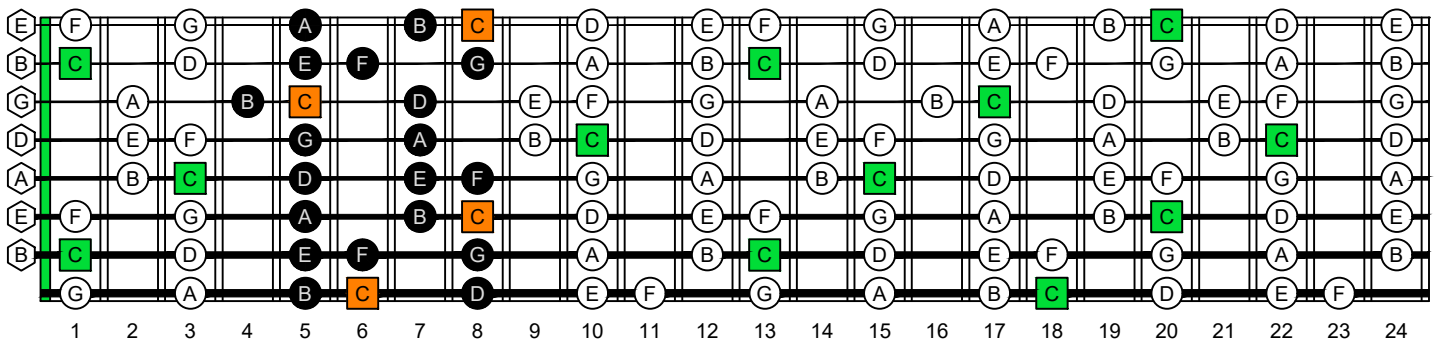

C major scale (ionian mode)

BAGED
octaves
box shapes
Meshuggah's
8-string guitar tuning
F B^b E^b A^b D^b G^b B^b E^b

C major scale (ionian mode)
SEMITONOMETER

8F#6G3G1

BOX SHAPE

NOTE NAMES

FINGERING

INTERVALS

www.cagedoctaves.com

Zon Brookes

BAF#GED octaves (Meshuggah's 8-String Guitar Tuning : F B^b E^b A^b D^b G^b B^b E^b) C major scale (ionian mode) - 8F#6G3G1 box shape

BAF#GED octaves (Meshuggah's 8-string guitar tuning) C major scale (ionian mode) ENTIRE FINGERBOARD NOTE NAMES : 8F#6G3G1 box shape

BAF#GED octaves (Meshuggah's 8-string guitar tuning) C major scale (ionian mode) ENTIRE FINGERBOARD INTERVALS : 8F#6G3G1 box shape