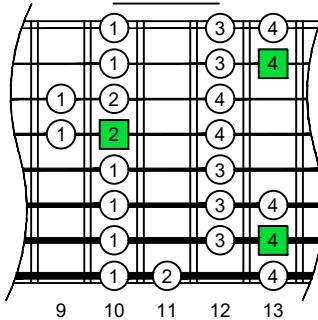

C major scale (ionian mode)

BAGED
octaves
box shapes
Meshuggah's
8-string guitar tuning
F B^b E^b A^b D^b G^b B^b E^b

C major scale (ionian mode)
SEMITONOMETER

7D4D2

BOX SHAPE

NOTE NAMES

FINGERING

INTERVALS

www.cagedoctaves.com

Zon Brookes

BAF#GED octaves (Meshuggah's 8-String Guitar Tuning : F B^b E^b A^b D^b G^b B^b E^b) C major scale (ionian mode) - 7D4D2 box shape

BAF#GED octaves (Meshuggah's 8-string guitar tuning) C major scale (ionian mode) ENTIRE FINGERBOARD NOTE NAMES : 7D4D2 box shape

BAF#GED octaves (Meshuggah's 8-string guitar tuning) C major scale (ionian mode) ENTIRE FINGERBOARD INTERVALS : 7D4D2 box shape