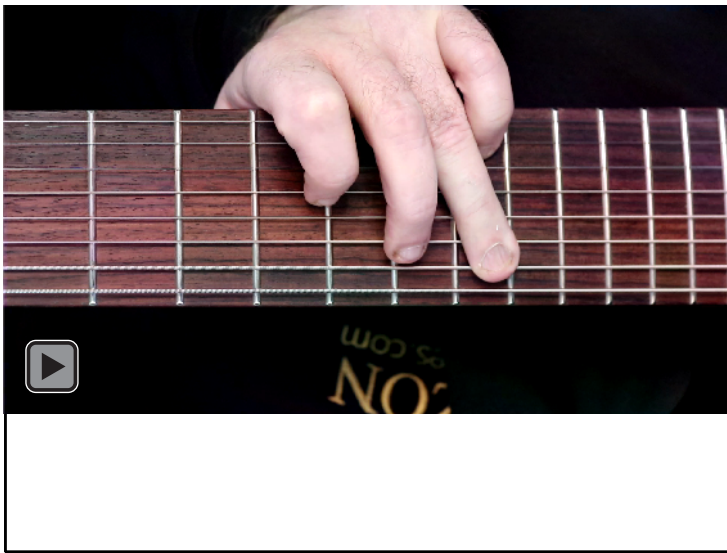

C major scale (ionian mode)

BAGED
octaves
box shapes
Meshuggah's
8-string guitar tuning
F B^b E^b A^b D^b G^b B^b E^b

C major scale (ionian mode)
SEMITONOMETER

7D4D2

BOX SHAPE

NOTE NAMES

FINGERING

INTERVALS

www.cagedoctaves.com

Zon Brookes

BAF#GED octaves (Meshuggah's 8-String Guitar Tuning : F B^b E^b A^b D^b G^b B^b E^b) C major scale (ionian mode) - 7D4D2 box shape

BAF#GED octaves (Meshuggah's 8-string guitar tuning) C major scale (ionian mode) ENTIRE FINGERBOARD NOTE NAMES : 7D4D2 box shape

BAF#GED octaves (Meshuggah's 8-string guitar tuning) C major scale (ionian mode) ENTIRE FINGERBOARD INTERVALS : 7D4D2 box shape