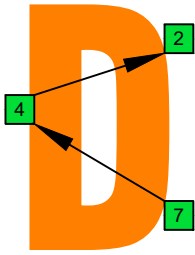

C major scale (ionian mode)

BAGED
octaves
box shapes
Meshuggah's
8-string guitar tuning
F B^b E^b A^b D^b G^b B^b E^b

C major scale (ionian mode)
SEMITONOMETER

7D4D2

BOX SHAPE

NOTE NAMES

FINGERING

INTERVALS

www.cagedoctaves.com

Zon Brookes

BAF#GED octaves (Meshuggah's 8-String Guitar Tuning : F B^b E^b A^b D^b G^b B^b E^b) C major scale (ionian mode) - 7D4D2 box shape

BAF#GED octaves (Meshuggah's 8-string guitar tuning) C major scale (ionian mode) ENTIRE FINGERBOARD NOTE NAMES : 7D4D2 box shape

BAF#GED octaves (Meshuggah's 8-string guitar tuning) C major scale (ionian mode) ENTIRE FINGERBOARD INTERVALS : 7D4D2 box shape