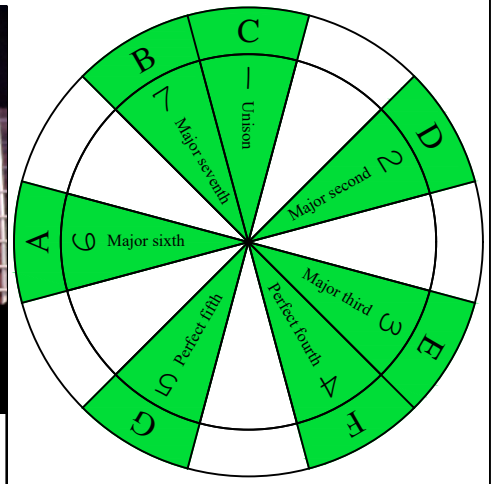

C major scale (ionian mode)

BAGED
octaves
box shapes
Meshuggah's
8-string guitar tuning
F B^b E^b A^b D^b G^b B^b E^b

C major scale (ionian mode)
SEMITONOMETER

7D4D2

BOX SHAPE

NOTE NAMES

FINGERING

INTERVALS

www.cagedoctaves.com

Zon Brookes

BAF#GED octaves (Meshuggah's 8-String Guitar Tuning : F B^b E^b A^b D^b G^b B^b E^b) C major scale (ionian mode) - 7D4D2 box shape

BAF#GED octaves (Meshuggah's 8-string guitar tuning) C major scale (ionian mode) ENTIRE FINGERBOARD NOTE NAMES : 7D4D2 box shape

BAF#GED octaves (Meshuggah's 8-string guitar tuning) C major scale (ionian mode) ENTIRE FINGERBOARD INTERVALS : 7D4D2 box shape