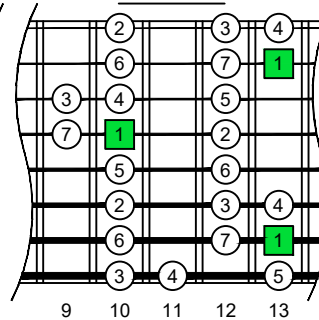

C major scale (ionian mode)

BAGED
octaves
box shapes
Meshuggah's
8-string guitar tuning
F B^b E^b A^b D^b G^b B^b E^b

C major scale (ionian mode)
SEMITONOMETER

7D4D2

BOX SHAPE

NOTE NAMES

FINGERING

INTERVALS

www.cagedoctaves.com

Zon Brookes

BAF#GED octaves (Meshuggah's 8-String Guitar Tuning : F B^b E^b A^b D^b G^b B^b E^b) C major scale (ionian mode) - 7D4D2 box shape

BAF#GED octaves (Meshuggah's 8-string guitar tuning) C major scale (ionian mode) ENTIRE FINGERBOARD NOTE NAMES : 7D4D2 box shape

BAF#GED octaves (Meshuggah's 8-string guitar tuning) C major scale (ionian mode) ENTIRE FINGERBOARD INTERVALS : 7D4D2 box shape