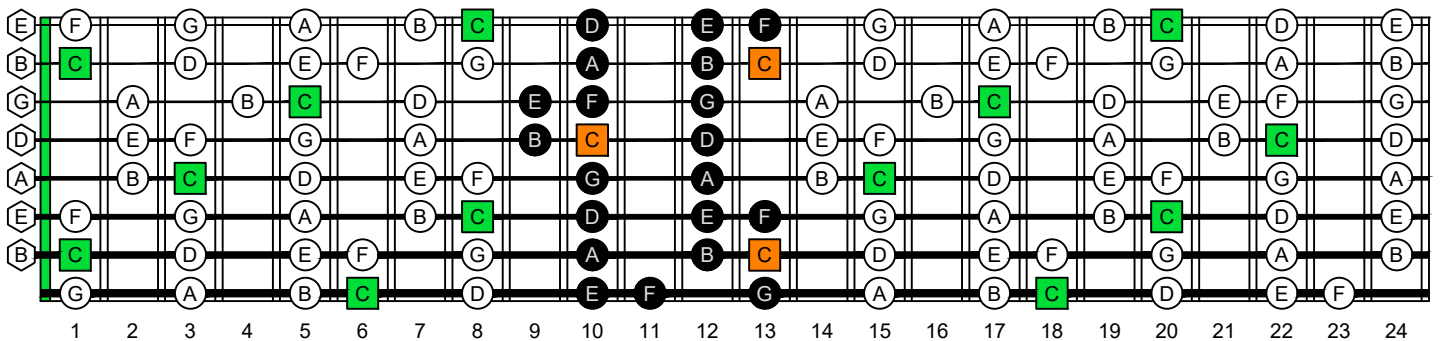

C major scale (ionian mode)

BAGED
octaves
box shapes
Meshuggah's
8-string guitar tuning
F B^b E^b A^b D^b G^b B^b E^b

C major scale (ionian mode)
SEMITONOMETER

7D4D2

BOX SHAPE

NOTE NAMES

FINGERING

INTERVALS

www.cagedoctaves.com

Zon Brookes

BAF#GED octaves (Meshuggah's 8-String Guitar Tuning : F B^b E^b A^b D^b G^b B^b E^b) C major scale (ionian mode) - 7D4D2 box shape

BAF#GED octaves (Meshuggah's 8-string guitar tuning) C major scale (ionian mode) ENTIRE FINGERBOARD NOTE NAMES : 7D4D2 box shape

BAF#GED octaves (Meshuggah's 8-string guitar tuning) C major scale (ionian mode) ENTIRE FINGERBOARD INTERVALS : 7D4D2 box shape