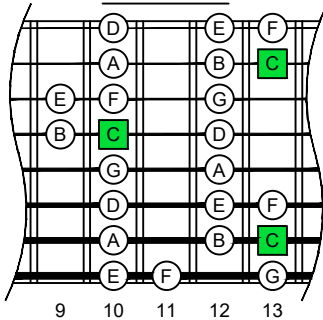

C major scale (ionian mode)

BAGED
octaves
box shapes
Meshuggah's
8-string guitar tuning
F B^b E^b A^b D^b G^b B^b E^b

C major scale (ionian mode)
SEMITONOMETER

7D4D2

BOX SHAPE

NOTE NAMES

FINGERING

INTERVALS

www.cagedoctaves.com

Zon Brookes

BAF#GED octaves (Meshuggah's 8-String Guitar Tuning : F B^b E^b A^b D^b G^b B^b E^b) C major scale (ionian mode) - 7D4D2 box shape

BAF#GED octaves (Meshuggah's 8-string guitar tuning) C major scale (ionian mode) ENTIRE FINGERBOARD NOTE NAMES : 7D4D2 box shape

BAF#GED octaves (Meshuggah's 8-string guitar tuning) C major scale (ionian mode) ENTIRE FINGERBOARD INTERVALS : 7D4D2 box shape