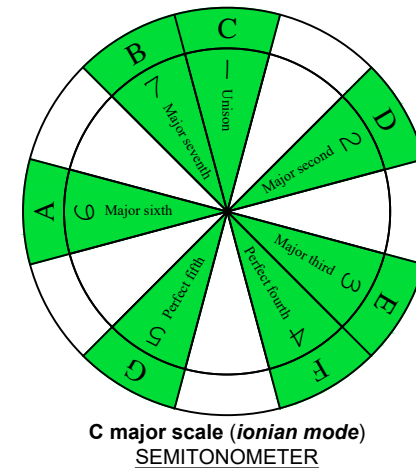

BAF[♯]GED octaves (Meshuggah's 8-string guitar tuning : F B[♭] E[♭] A[♭] D[♭] G[♭] B[♭] E[♭]) C major scale (ionian mode) - ENTIRE FINGERBOARD NOTE NAMES

BAF[♯]GED octaves (Meshuggah's 8-string guitar tuning : F B[♭] E[♭] A[♭] D[♭] G[♭] B[♭] E[♭]) C major scale (ionian mode) - ENTIRE FINGERBOARD INTERVALS

C major scale (ionian mode) BAGED octaves box shapes Meshuggah's 8-string guitar tuning F B[♭] E[♭] A[♭] D[♭] G[♭] B[♭] E[♭]

7B5B2 BOX SHAPES

8A5A3 BOX SHAPES

8F[♯]6G3G1 BOX SHAPES

6E4E1 BOX SHAPES

7D4D2 BOX SHAPES