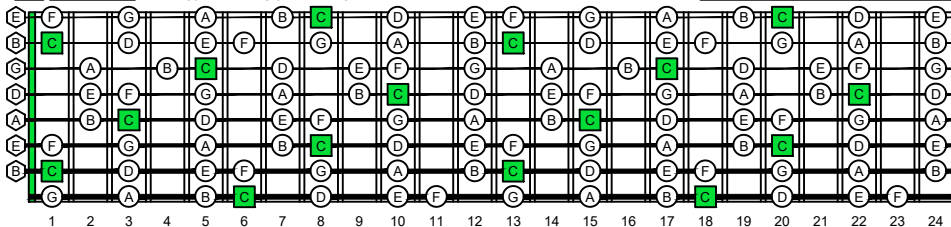

BAF[♯]GED octaves (Meshuggah's 8-string guitar tuning : F B[♭] E[♭] A[♭] D[♭] G[♭] B[♭] E[♭]) C major scale (ionian mode) - ENTIRE FINGERBOARD NOTE NAMES

BAF[♯]GED octaves (Meshuggah's 8-string guitar tuning : F B[♭] E[♭] A[♭] D[♭] G[♭] B[♭] E[♭]) C major scale (ionian mode) - ENTIRE FINGERBOARD INTERVALS

C major scale (ionian mode) BAGED octaves box shapes Meshuggah's 8-string guitar tuning F B[♭] E[♭] A[♭] D[♭] G[♭] B[♭] E[♭]

7B5B2 BOX SHAPES

8A5A3 BOX SHAPES

8F[♯]6G3G1 BOX SHAPES

6E4E1 BOX SHAPES

7D4D2 BOX SHAPES