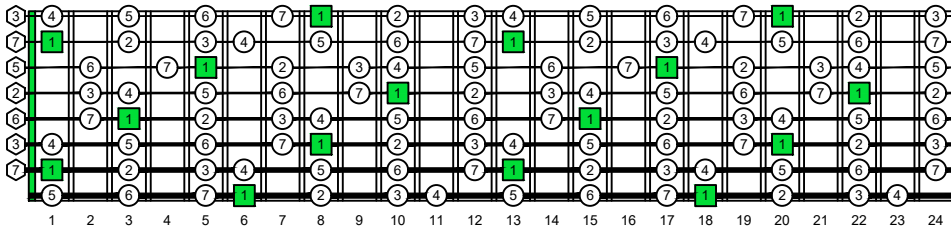

BAF[♯]GED octaves (Meshuggah's 8-string guitar tuning : F B[♭] E[♭] A[♭] D[♭] G[♭] B[♭] E[♭]) C major scale (ionian mode) - ENTIRE FINGERBOARD NOTE NAMES

BAF[♯]GED octaves (Meshuggah's 8-string guitar tuning : F B[♭] E[♭] A[♭] D[♭] G[♭] B[♭] E[♭]) C major scale (ionian mode) - ENTIRE FINGERBOARD INTERVALS

C major scale (ionian mode) BAGED octaves box shapes Meshuggah's 8-string guitar tuning F B[♭] E[♭] A[♭] D[♭] G[♭] B[♭] E[♭]

7B5B2 BOX SHAPES

8A5A3 BOX SHAPES

8F[♯]6G3G1 BOX SHAPES

6E4E1 BOX SHAPES

7D4D2 BOX SHAPES