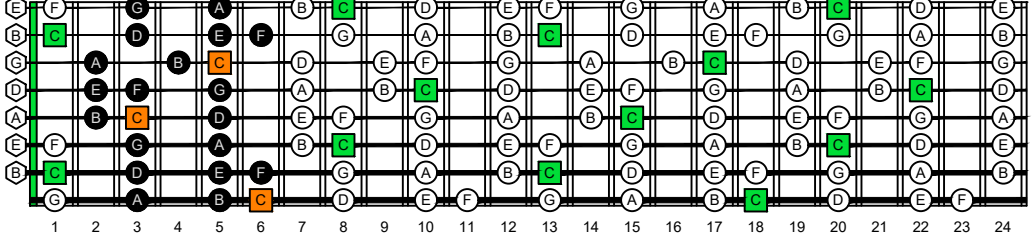

BAF#GED octaves (Meshuggah's 8-string guitar tuning : F B^b E^b A^b D^b G^b B^b E^b) C natural - ENTIRE FINGERBOARD OCTAVE SHAPES

BAF#GED octaves (Meshuggah's 8-string guitar tuning : F B^b E^b A^b D^b G^b B^b E^b) C major scale (ionian mode) - ENTIRE FINGERBOARD NOTE NAMES

BAF#GED octaves (Meshuggah's 8-string guitar tuning) C major scale (ionian mode) ENTIRE FINGERBOARD NOTE NAMES : 7B5B2 box shape

BAF#GED octaves (Meshuggah's 8-string guitar tuning) C major scale (ionian mode) ENTIRE FINGERBOARD NOTE NAMES : 8A5A3 box shape

BAF#GED octaves (Meshuggah's 8-string guitar tuning) C major scale (ionian mode) ENTIRE FINGERBOARD NOTE NAMES : 8F#6G3G1 box shape

BAF#GED octaves (Meshuggah's 8-string guitar tuning) C major scale (ionian mode) ENTIRE FINGERBOARD NOTE NAMES : 6E4E1 box shape

BAF#GED octaves (Meshuggah's 8-string guitar tuning) C major scale (ionian mode) ENTIRE FINGERBOARD NOTE NAMES : 7D4D2 box shape

BAF#GED octaves (Meshuggah's 8-string guitar tuning) C major scale (ionian mode) ENTIRE FINGERBOARD NOTE NAMES : 7B5B2 box shape at 12