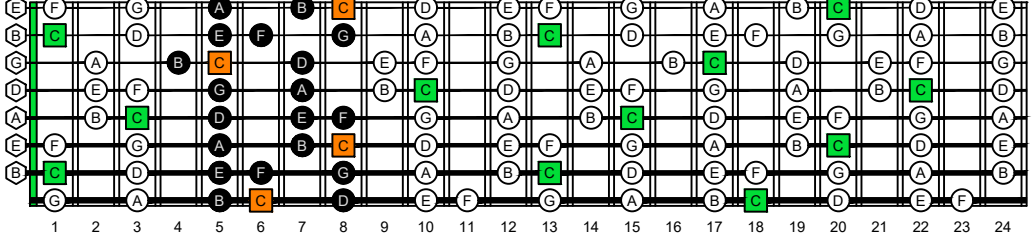

BAF#GED octaves (Meshuggah's 8-string guitar tuning : F B^b E^b A^b D^b G^b B^b E^b) C natural - ENTIRE FINGERBOARD OCTAVE SHAPES

BAF#GED octaves (Meshuggah's 8-string guitar tuning : F B^b E^b A^b D^b G^b B^b E^b) C major scale (ionian mode) - ENTIRE FINGERBOARD NOTE NAMES

BAF#GED octaves (Meshuggah's 8-string guitar tuning) C major scale (ionian mode) ENTIRE FINGERBOARD NOTE NAMES : 7B5B2 box shape

BAF#GED octaves (Meshuggah's 8-string guitar tuning) C major scale (ionian mode) ENTIRE FINGERBOARD NOTE NAMES : 8A5A3 box shape

BAF#GED octaves (Meshuggah's 8-string guitar tuning) C major scale (ionian mode) ENTIRE FINGERBOARD NOTE NAMES : 8F#6G3G1 box shape

BAF#GED octaves (Meshuggah's 8-string guitar tuning) C major scale (ionian mode) ENTIRE FINGERBOARD NOTE NAMES : 6E4E1 box shape

BAF#GED octaves (Meshuggah's 8-string guitar tuning) C major scale (ionian mode) ENTIRE FINGERBOARD NOTE NAMES : 7D4D2 box shape

BAF#GED octaves (Meshuggah's 8-string guitar tuning) C major scale (ionian mode) ENTIRE FINGERBOARD NOTE NAMES : 7B5B2 box shape at 12