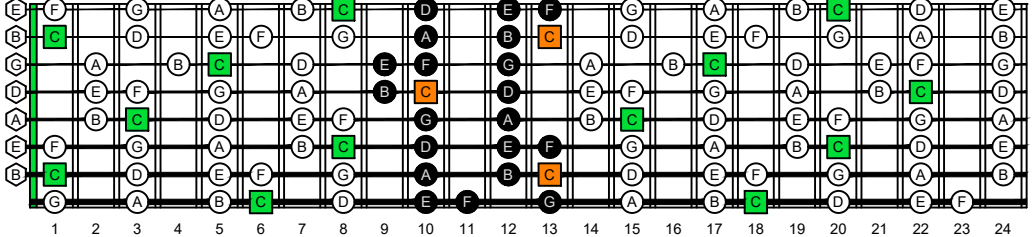

BAF#GED octaves (Meshuggah's 8-string guitar tuning : F B^b E^b A^b D^b G^b B^b E^b) C natural - ENTIRE FINGERBOARD OCTAVE SHAPES

BAF#GED octaves (Meshuggah's 8-string guitar tuning : F B^b E^b A^b D^b G^b B^b E^b) C major scale (ionian mode) - ENTIRE FINGERBOARD NOTE NAMES

BAF#GED octaves (Meshuggah's 8-string guitar tuning) C major scale (ionian mode) ENTIRE FINGERBOARD NOTE NAMES : 7B5B2 box shape

BAF#GED octaves (Meshuggah's 8-string guitar tuning) C major scale (ionian mode) ENTIRE FINGERBOARD NOTE NAMES : 8A5A3 box shape

BAF#GED octaves (Meshuggah's 8-string guitar tuning) C major scale (ionian mode) ENTIRE FINGERBOARD NOTE NAMES : 8F#6G3G1 box shape

BAF#GED octaves (Meshuggah's 8-string guitar tuning) C major scale (ionian mode) ENTIRE FINGERBOARD NOTE NAMES : 6E4E1 box shape

BAF#GED octaves (Meshuggah's 8-string guitar tuning) C major scale (ionian mode) ENTIRE FINGERBOARD NOTE NAMES : 7D4D2 box shape

BAF#GED octaves (Meshuggah's 8-string guitar tuning) C major scale (ionian mode) ENTIRE FINGERBOARD NOTE NAMES : 7B5B2 box shape at 12