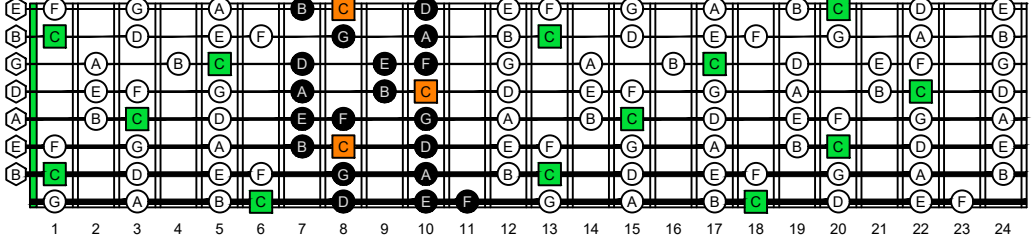

BAF#GED octaves (Meshuggah's 8-string guitar tuning : F B^b E^b A^b D^b G^b B^b E^b) C natural - ENTIRE FINGERBOARD OCTAVE SHAPES

BAF#GED octaves (Meshuggah's 8-string guitar tuning : F B^b E^b A^b D^b G^b B^b E^b) C major scale (ionian mode) - ENTIRE FINGERBOARD NOTE NAMES

BAF#GED octaves (Meshuggah's 8-string guitar tuning) C major scale (ionian mode) ENTIRE FINGERBOARD NOTE NAMES : 7B5B2 box shape

BAF#GED octaves (Meshuggah's 8-string guitar tuning) C major scale (ionian mode) ENTIRE FINGERBOARD NOTE NAMES : 8A5A3 box shape

BAF#GED octaves (Meshuggah's 8-string guitar tuning) C major scale (ionian mode) ENTIRE FINGERBOARD NOTE NAMES : 8F#6G3G1 box shape

BAF#GED octaves (Meshuggah's 8-string guitar tuning) C major scale (ionian mode) ENTIRE FINGERBOARD NOTE NAMES : 6E4E1 box shape

BAF#GED octaves (Meshuggah's 8-string guitar tuning) C major scale (ionian mode) ENTIRE FINGERBOARD NOTE NAMES : 7D4D2 box shape

BAF#GED octaves (Meshuggah's 8-string guitar tuning) C major scale (ionian mode) ENTIRE FINGERBOARD NOTE NAMES : 7B5B2 box shape at 12