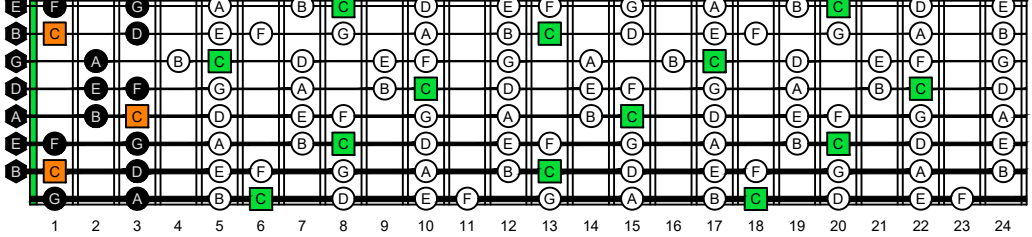

BAF#GED octaves (Meshuggah's 8-string guitar tuning : F B^b E^b A^b D^b G^b B^b E^b) C natural - ENTIRE FINGERBOARD OCTAVE SHAPES

BAF#GED octaves (Meshuggah's 8-string guitar tuning : F B^b E^b A^b D^b G^b B^b E^b) C major scale (ionian mode) - ENTIRE FINGERBOARD NOTE NAMES

BAF#GED octaves (Meshuggah's 8-string guitar tuning) C major scale (ionian mode) ENTIRE FINGERBOARD NOTE NAMES : 7B5B2 box shape

BAF#GED octaves (Meshuggah's 8-string guitar tuning) C major scale (ionian mode) ENTIRE FINGERBOARD NOTE NAMES : 8A5A3 box shape

BAF#GED octaves (Meshuggah's 8-string guitar tuning) C major scale (ionian mode) ENTIRE FINGERBOARD NOTE NAMES : 8F#6G3G1 box shape

BAF#GED octaves (Meshuggah's 8-string guitar tuning) C major scale (ionian mode) ENTIRE FINGERBOARD NOTE NAMES : 6E4E1 box shape

BAF#GED octaves (Meshuggah's 8-string guitar tuning) C major scale (ionian mode) ENTIRE FINGERBOARD NOTE NAMES : 7D4D2 box shape

BAF#GED octaves (Meshuggah's 8-string guitar tuning) C major scale (ionian mode) ENTIRE FINGERBOARD NOTE NAMES : 7B5B2 box shape at 12