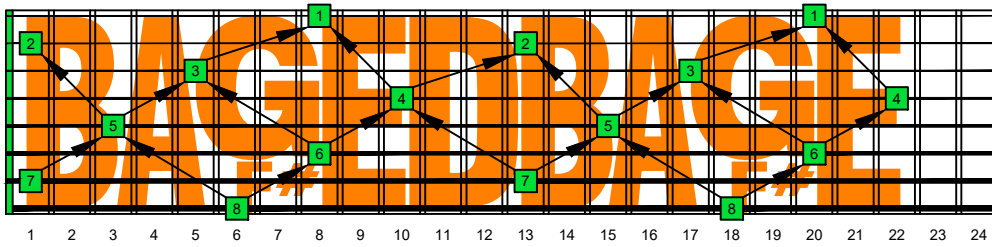

BAF#GED octaves (Meshuggah's 8-string guitar tuning : F B^b E^b A^b D^b G^b B^b E^b) C natural - ENTIRE FINGERBOARD OCTAVE SHAPES

BAF#GED octaves (Meshuggah's 8-string guitar tuning : F B^b E^b A^b D^b G^b B^b E^b) C major scale (ionian mode) - ENTIRE FINGERBOARD NOTE NAMES

BAF#GED octaves (Meshuggah's 8-string guitar tuning) C major scale (ionian mode) ENTIRE FINGERBOARD NOTE NAMES : 7B5B2 box shape

BAF#GED octaves (Meshuggah's 8-string guitar tuning) C major scale (ionian mode) ENTIRE FINGERBOARD NOTE NAMES : 8A5A3 box shape

BAF#GED octaves (Meshuggah's 8-string guitar tuning) C major scale (ionian mode) ENTIRE FINGERBOARD NOTE NAMES : 8F#6G3G1 box shape

BAF#GED octaves (Meshuggah's 8-string guitar tuning) C major scale (ionian mode) ENTIRE FINGERBOARD NOTE NAMES : 6E4E1 box shape

BAF#GED octaves (Meshuggah's 8-string guitar tuning) C major scale (ionian mode) ENTIRE FINGERBOARD NOTE NAMES : 7D4D2 box shape

BAF#GED octaves (Meshuggah's 8-string guitar tuning) C major scale (ionian mode) ENTIRE FINGERBOARD NOTE NAMES : 7B5B2 box shape at 12