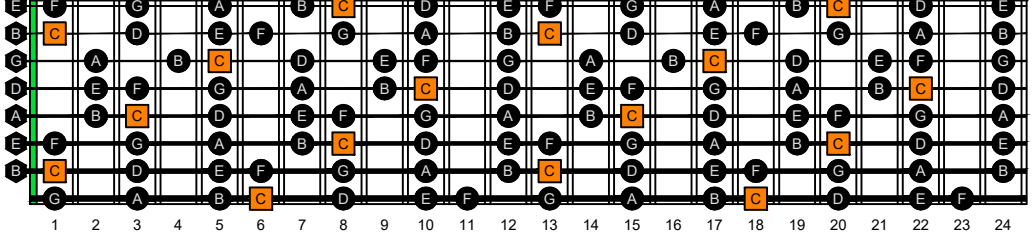

BAF#GED octaves (Meshuggah's 8-string guitar tuning : F B^b E^b A^b D^b G^b B^b E^b) C natural - ENTIRE FINGERBOARD OCTAVE SHAPES

BAF#GED octaves (Meshuggah's 8-string guitar tuning : F B^b E^b A^b D^b G^b B^b E^b) C major scale (ionian mode) - ENTIRE FINGERBOARD NOTE NAMES

BAF#GED octaves (Meshuggah's 8-string guitar tuning) C major scale (ionian mode) ENTIRE FINGERBOARD NOTE NAMES : 7B5B2 box shape

BAF#GED octaves (Meshuggah's 8-string guitar tuning) C major scale (ionian mode) ENTIRE FINGERBOARD NOTE NAMES : 8A5A3 box shape

BAF#GED octaves (Meshuggah's 8-string guitar tuning) C major scale (ionian mode) ENTIRE FINGERBOARD NOTE NAMES : 8F#6G3G1 box shape

BAF#GED octaves (Meshuggah's 8-string guitar tuning) C major scale (ionian mode) ENTIRE FINGERBOARD NOTE NAMES : 6E4E1 box shape

BAF#GED octaves (Meshuggah's 8-string guitar tuning) C major scale (ionian mode) ENTIRE FINGERBOARD NOTE NAMES : 7D4D2 box shape

BAF#GED octaves (Meshuggah's 8-string guitar tuning) C major scale (ionian mode) ENTIRE FINGERBOARD NOTE NAMES : 7B5B2 box shape at 12