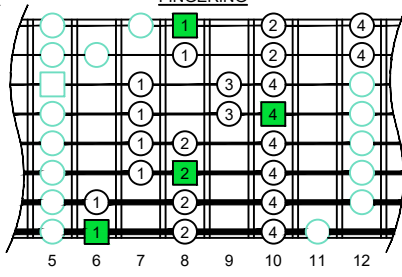

C major scale (ionian mode)

BAF#GED octaves box shapes (3nps)

C major scale (ionian mode) SEMITONOMETER

Meshuggah's 8-string guitar tuning
F B^b E^b A^b D^b G^b B^b E^b

8F#6E4E1 BOX SHAPE

(3nps)

NOTE NAMES

FINGERING

INTERVALS

www.cagedoctaves.com

Zon Brookes

BAF#GED octaves (Meshuggah's 8-String Guitar Tuning : F B^b E^b A^b D^b G^b B^b E^b) C major scale (ionian mode) - 8F#6E4E1 box shape (3nps)

BAF#GED octaves (Meshuggah's 8-string guitar tuning) C major scale (ionian mode) ENTIRE FINGERBOARD NOTE NAMES : 8F#6E4E1 box shape (3nps)

BAF#GED octaves (Meshuggah's 8-string guitar tuning) C major scale (ionian mode) ENTIRE FINGERBOARD INTERVALS : 8F#6E4E1 box shape (3nps)