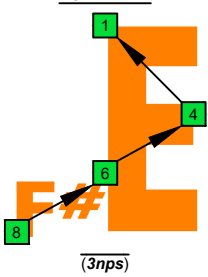

C major scale (ionian mode)

BAF#GED octaves box shapes (3nps)

C major scale (ionian mode) SEMITONOMETER

Meshuggah's 8-string guitar tuning
F B^b E^b A^b D^b G^b B^b E^b

8F#6E4E1 BOX SHAPE

(3nps)

NOTE NAMES

FINGERING

INTERVALS

www.cagedoctaves.com

Zon Brookes

BAF#GED octaves (Meshuggah's 8-String Guitar Tuning : F B^b E^b A^b D^b G^b B^b E^b) C major scale (ionian mode) - 8F#6E4E1 box shape (3nps)

BAF#GED octaves (Meshuggah's 8-string guitar tuning) C major scale (ionian mode) ENTIRE FINGERBOARD NOTE NAMES : 8F#6E4E1 box shape (3nps)

BAF#GED octaves (Meshuggah's 8-string guitar tuning) C major scale (ionian mode) ENTIRE FINGERBOARD INTERVALS : 8F#6E4E1 box shape (3nps)