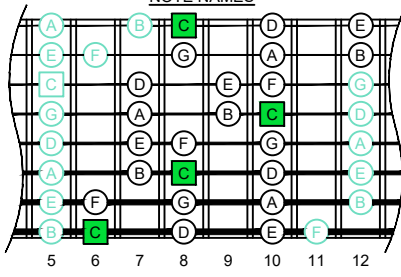

C major scale (ionian mode)

BAF#GED octaves box shapes (3nps)

C major scale (ionian mode) SEMITONOMETER

Meshuggah's 8-string guitar tuning
F B^b E^b A^b D^b G^b B^b E^b

8F#6E4E1 BOX SHAPE

(3nps)

NOTE NAMES

FINGERING

INTERVALS

www.cagedoctaves.com

Zon Brookes

BAF#GED octaves (Meshuggah's 8-String Guitar Tuning : F B^b E^b A^b D^b G^b B^b E^b) C major scale (ionian mode) - 8F#6E4E1 box shape (3nps)

BAF#GED octaves (Meshuggah's 8-string guitar tuning) C major scale (ionian mode) ENTIRE FINGERBOARD NOTE NAMES : 8F#6E4E1 box shape (3nps)

BAF#GED octaves (Meshuggah's 8-string guitar tuning) C major scale (ionian mode) ENTIRE FINGERBOARD INTERVALS : 8F#6E4E1 box shape (3nps)