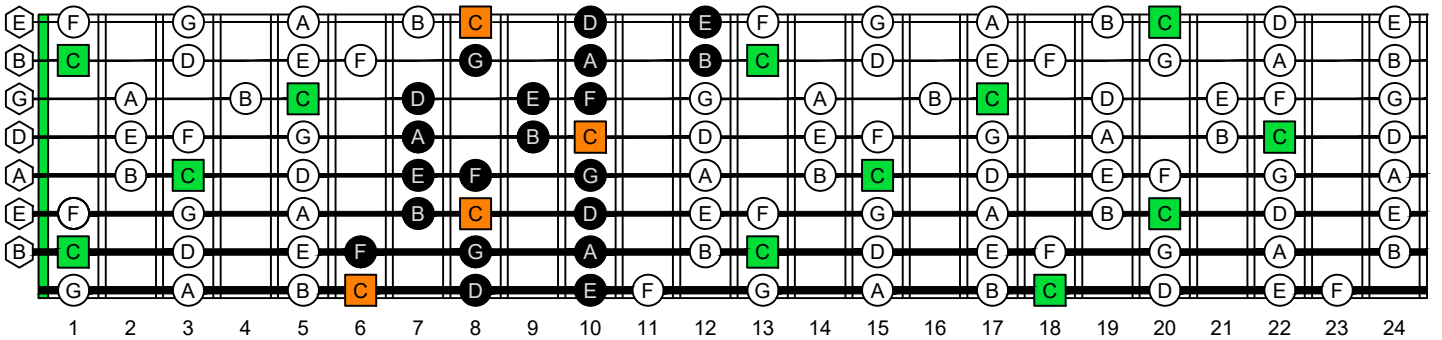

C major scale (ionian mode)

BAF#GED octaves box shapes (3nps)

C major scale (ionian mode) SEMITONOMETER

Meshuggah's 8-string guitar tuning
F B^b E^b A^b D^b G^b B^b E^b

8F#6E4E1 BOX SHAPE

(3nps)

NOTE NAMES

FINGERING

INTERVALS

www.cagedoctaves.com

Zon Brookes

BAF#GED octaves (Meshuggah's 8-String Guitar Tuning : F B^b E^b A^b D^b G^b B^b E^b) C major scale (ionian mode) - 8F#6E4E1 box shape (3nps)

BAF#GED octaves (Meshuggah's 8-string guitar tuning) C major scale (ionian mode) ENTIRE FINGERBOARD NOTE NAMES : 8F#6E4E1 box shape (3nps)

BAF#GED octaves (Meshuggah's 8-string guitar tuning) C major scale (ionian mode) ENTIRE FINGERBOARD INTERVALS : 8F#6E4E1 box shape (3nps)