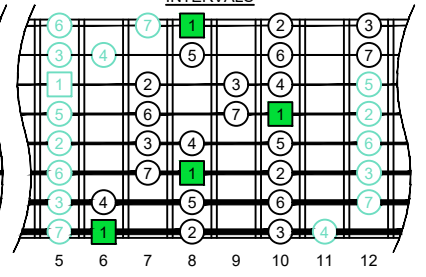

C major scale (ionian mode)

BAF#GED octaves box shapes (3nps)

C major scale (ionian mode) SEMITONOMETER

Meshuggah's 8-string guitar tuning
F B^b E^b A^b D^b G^b B^b E^b

8F#6E4E1 BOX SHAPE

(3nps)

NOTE NAMES

FINGERING

INTERVALS

www.cagedoctaves.com

Zon Brookes

BAF#GED octaves (Meshuggah's 8-String Guitar Tuning : F B^b E^b A^b D^b G^b B^b E^b) C major scale (ionian mode) - 8F#6E4E1 box shape (3nps)

BAF#GED octaves (Meshuggah's 8-string guitar tuning) C major scale (ionian mode) ENTIRE FINGERBOARD NOTE NAMES : 8F#6E4E1 box shape (3nps)

BAF#GED octaves (Meshuggah's 8-string guitar tuning) C major scale (ionian mode) ENTIRE FINGERBOARD INTERVALS : 8F#6E4E1 box shape (3nps)