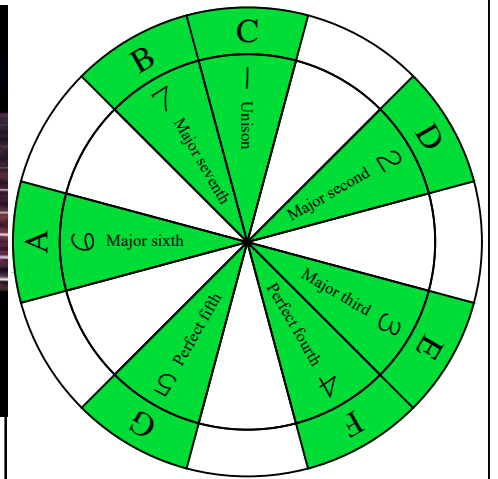

C major scale (ionian mode)

BAF#GED octaves box shapes (3nps)

C major scale (ionian mode) SEMITONOMETER

Meshuggah's 8-string guitar tuning
F B^b E^b A^b D^b G^b B^b E^b

8F#6E4E1 BOX SHAPE

(3nps)

NOTE NAMES

FINGERING

INTERVALS

www.cagedoctaves.com

Zon Brookes

BAF#GED octaves (Meshuggah's 8-String Guitar Tuning : F B^b E^b A^b D^b G^b B^b E^b) C major scale (ionian mode) - 8F#6E4E1 box shape (3nps)

BAF#GED octaves (Meshuggah's 8-string guitar tuning) C major scale (ionian mode) ENTIRE FINGERBOARD NOTE NAMES : 8F#6E4E1 box shape (3nps)

BAF#GED octaves (Meshuggah's 8-string guitar tuning) C major scale (ionian mode) ENTIRE FINGERBOARD INTERVALS : 8F#6E4E1 box shape (3nps)