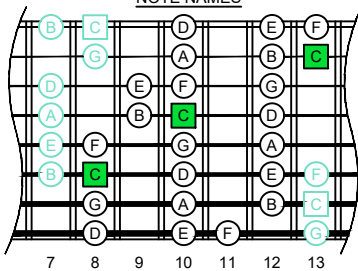

C
major scale
(ionian mode)
BAGED
octaves
box shapes
(3nps)

C major scale (ionian mode)
SEMITONOMETER

Meshuggah's
8-string guitar tuning
F B^b E^b A^b D^b G^b B^b E^b

6E4D2
BOX SHAPE

(3nps)

NOTE NAMES

FINGERING

INTERVALS

www.cagedoctaves.com

Zon Brookes

BAF#GED octaves (Meshuggah's 8-String Guitar Tuning : F B^b E^b A^b D^b G^b B^b E^b) C major scale (ionian mode) - 6E4D2 box shape (3nps)

BAF#GED octaves (Meshuggah's 8-string guitar tuning) **C major scale (ionian mode)** **ENTIRE FINGERBOARD NOTE NAMES** : **6E4D2** box shape (3nps)

BAF#GED octaves (Meshuggah's 8-string guitar tuning) **C major scale (ionian mode)** **ENTIRE FINGERBOARD INTERVALS** : **6E4D2** box shape (3nps)