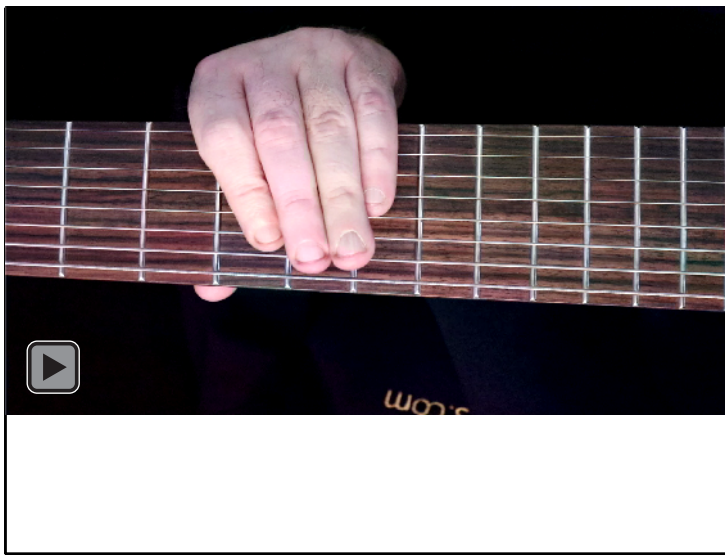

C
major scale
(ionian mode)
BAGED
octaves
box shapes
(3nps)

C major scale (ionian mode)
SEMITONOMETER

Meshuggah's
8-string guitar tuning
F B^b E^b A^b D^b G^b B^b E^b

6E4D2
BOX SHAPE

(3nps)

NOTE NAMES

FINGERING

INTERVALS

www.cagedoctaves.com

Zon Brookes

BAF#GED octaves (Meshuggah's 8-String Guitar Tuning : F B^b E^b A^b D^b G^b B^b E^b) C major scale (ionian mode) - 6E4D2 box shape (3nps)

BAF#GED octaves (Meshuggah's 8-string guitar tuning) **C major scale (ionian mode)** **ENTIRE FINGERBOARD NOTE NAMES** : **6E4D2** box shape (3nps)

BAF#GED octaves (Meshuggah's 8-string guitar tuning) **C major scale (ionian mode)** **ENTIRE FINGERBOARD INTERVALS** : **6E4D2** box shape (3nps)