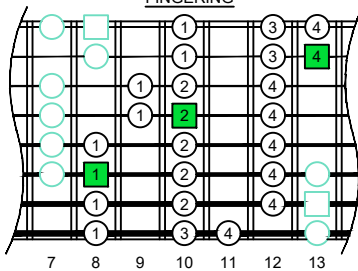

C
major scale
(ionian mode)
BAGED
octaves
box shapes
(3nps)

C major scale (ionian mode)
SEMITONOMETER

Meshuggah's
8-string guitar tuning
F B^b E^b A^b D^b G^b B^b E^b

6E4D2
BOX SHAPE

(3nps)

NOTE NAMES

FINGERING

INTERVALS

www.cagedoctaves.com

Zon Brookes

BAF#GED octaves (Meshuggah's 8-String Guitar Tuning : F B^b E^b A^b D^b G^b B^b E^b) C major scale (ionian mode) - 6E4D2 box shape (3nps)

BAF#GED octaves (Meshuggah's 8-string guitar tuning) **C major scale (ionian mode)** **ENTIRE FINGERBOARD NOTE NAMES** : **6E4D2** box shape (3nps)

BAF#GED octaves (Meshuggah's 8-string guitar tuning) **C major scale (ionian mode)** **ENTIRE FINGERBOARD INTERVALS** : **6E4D2** box shape (3nps)