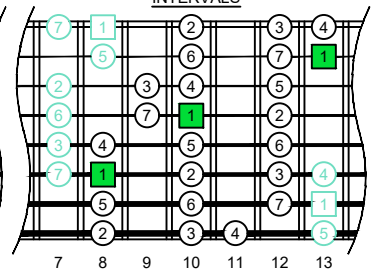

C
major scale
(ionian mode)
BAGED
octaves
box shapes
(3nps)

C major scale (ionian mode)
SEMITONOMETER

Meshuggah's
8-string guitar tuning
F B^b E^b A^b D^b G^b B^b E^b

6E4D2
BOX SHAPE

(3nps)

NOTE NAMES

FINGERING

INTERVALS

www.cagedoctaves.com

Zon Brookes

BAF#GED octaves (Meshuggah's 8-String Guitar Tuning : F B^b E^b A^b D^b G^b B^b E^b) C major scale (ionian mode) - 6E4D2 box shape (3nps)

BAF#GED octaves (Meshuggah's 8-string guitar tuning) **C major scale (ionian mode)** **ENTIRE FINGERBOARD NOTE NAMES** : **6E4D2** box shape (3nps)

BAF#GED octaves (Meshuggah's 8-string guitar tuning) **C major scale (ionian mode)** **ENTIRE FINGERBOARD INTERVALS** : **6E4D2** box shape (3nps)