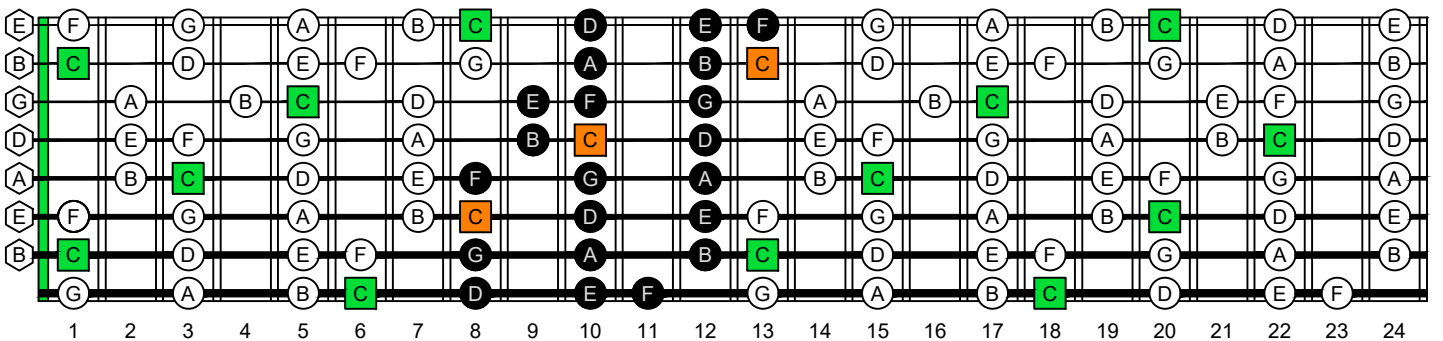

C
major scale
(ionian mode)
BAGED
octaves
box shapes
(3nps)

C major scale (ionian mode)
SEMITONOMETER

Meshuggah's
8-string guitar tuning
F B^b E^b A^b D^b G^b B^b E^b

6E4D2
BOX SHAPE

(3nps)

NOTE NAMES

FINGERING

INTERVALS

www.cagedoctaves.com

Zon Brookes

BAF#GED octaves (Meshuggah's 8-String Guitar Tuning : F B^b E^b A^b D^b G^b B^b E^b) C major scale (ionian mode) - 6E4D2 box shape (3nps)

BAF#GED octaves (Meshuggah's 8-string guitar tuning) **C major scale (ionian mode)** **ENTIRE FINGERBOARD NOTE NAMES** : **6E4D2** box shape (3nps)

BAF#GED octaves (Meshuggah's 8-string guitar tuning) **C major scale (ionian mode)** **ENTIRE FINGERBOARD INTERVALS** : **6E4D2** box shape (3nps)