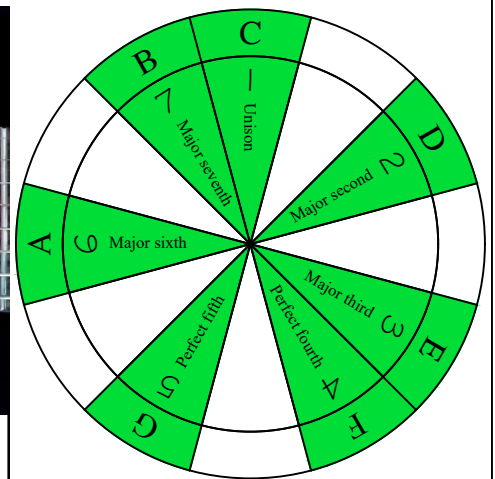

C
major scale
(ionian mode)
BAGED
octaves
box shapes
(3nps)

C major scale (ionian mode)
SEMITONOMETER

Meshuggah's
8-string guitar tuning
F B^b E^b A^b D^b G^b B^b E^b

6E4D2
BOX SHAPE

(3nps)

NOTE NAMES

FINGERING

INTERVALS

www.cagedoctaves.com

Zon Brookes

BAF#GED octaves (Meshuggah's 8-String Guitar Tuning : F B^b E^b A^b D^b G^b B^b E^b) C major scale (ionian mode) - 6E4D2 box shape (3nps)

BAF#GED octaves (Meshuggah's 8-string guitar tuning) **C major scale (ionian mode)** **ENTIRE FINGERBOARD NOTE NAMES** : **6E4D2** box shape (3nps)

BAF#GED octaves (Meshuggah's 8-string guitar tuning) **C major scale (ionian mode)** **ENTIRE FINGERBOARD INTERVALS** : **6E4D2** box shape (3nps)