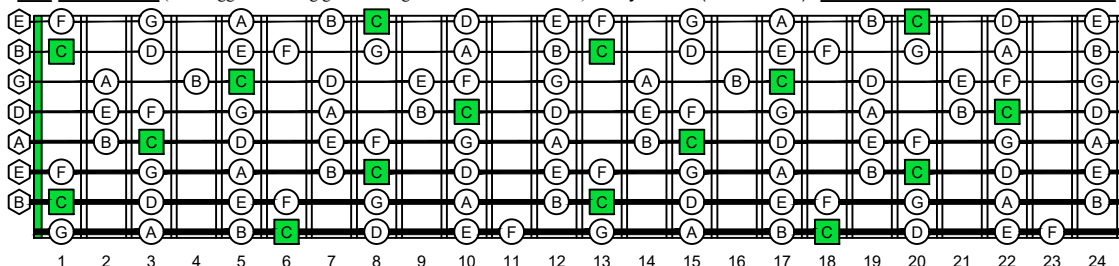

BAF#GED octaves (Meshuggah's 8-string guitar tuning : F B^b E^b A^b D^b G^b B^b E^b) C major scale (ionian mode) - ENTIRE FINGERBOARD NOTE NAMES

BAF#GED octaves (Meshuggah's 8-string guitar tuning : F B^b E^b A^b D^b G^b B^b E^b) C major scale (ionian mode) - ENTIRE FINGERBOARD INTERVALS

C major scale (ionian mode) BAGED octaves box shapes (3nps)

Meshuggah's 8-string guitar tuning F B^b E^b A^b D^b G^b B^b E^b

C major scale (ionian mode) SEMITONOMETER