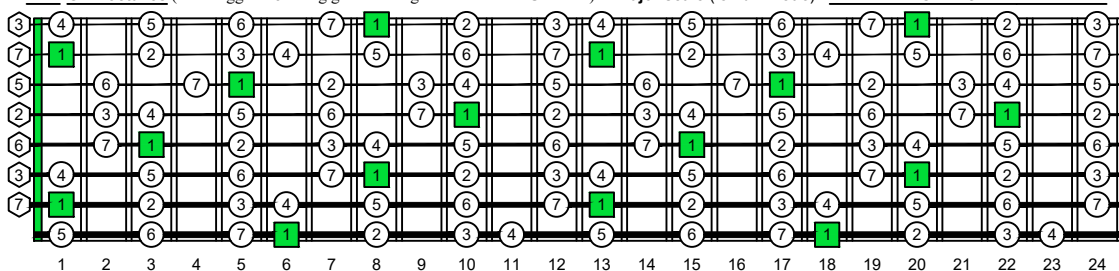

BAF#GED octaves (Meshuggah's 8-string guitar tuning : F B^b E^b A^b D^b G^b B^b E^b) C major scale (ionian mode) - ENTIRE FINGERBOARD NOTE NAMES

BAF#GED octaves (Meshuggah's 8-string guitar tuning : F B^b E^b A^b D^b G^b B^b E^b) C major scale (ionian mode) - ENTIRE FINGERBOARD INTERVALS

C major scale (ionian mode) BAGED octaves box shapes (3nps)

Meshuggah's 8-string guitar tuning F B^b E^b A^b D^b G^b B^b E^b

C major scale (ionian mode) SEMITONOMETER