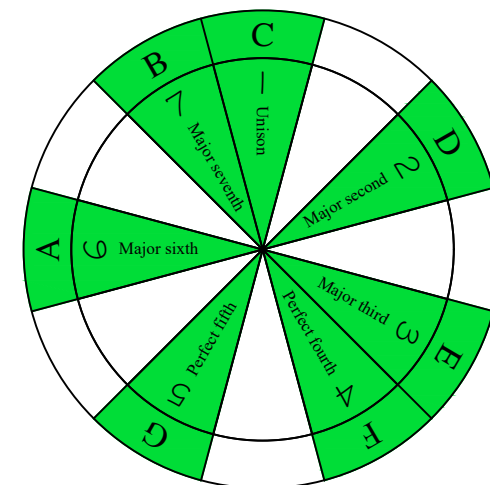

BAF#GED octaves (Meshuggah's 8-string guitar tuning : F B^b E^b A^b D^b G^b B^b E^b) C major scale (ionian mode) - ENTIRE FINGERBOARD NOTE NAMES

BAF#GED octaves (Meshuggah's 8-string guitar tuning : F B^b E^b A^b D^b G^b B^b E^b) C major scale (ionian mode) - ENTIRE FINGERBOARD INTERVALS

C major scale (ionian mode) BAGED octaves box shapes (3nps)

Meshuggah's 8-string guitar tuning F B^b E^b A^b D^b G^b B^b E^b

C major scale (ionian mode) SEMITONOMETER