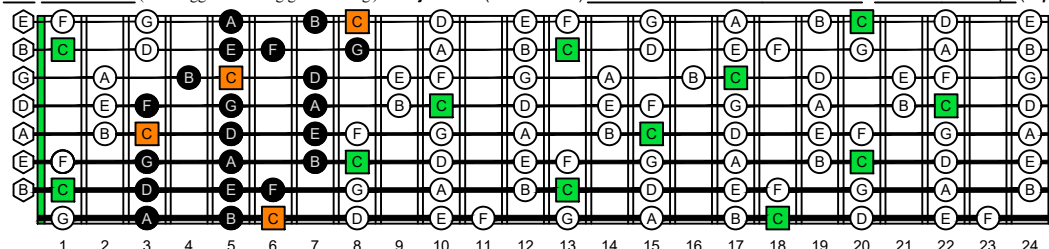

BAF#GED octaves (Meshuggah's 8-string guitar tuning : F B<sup>b</sup> E<sup>b</sup> A<sup>b</sup> D<sup>b</sup> G<sup>b</sup> B<sup>b</sup> E<sup>b</sup>) C natural - ENTIRE FINGERBOARD OCTAVE SHAPES

BAF#GED octaves (Meshuggah's 8-string guitar tuning : F B<sup>b</sup> E<sup>b</sup> A<sup>b</sup> D<sup>b</sup> G<sup>b</sup> B<sup>b</sup> E<sup>b</sup>) C major scale (ionian mode) - ENTIRE FINGERBOARD NOTE NAMES

BAF#GED octaves (Meshuggah's 8-string guitar tuning ) C major scale (ionian mode) ENTIRE FINGERBOARD NOTE NAMES : 8F#6E4E1 box shape (3nps)

BAF#GED octaves (Meshuggah's 8-string guitar tuning ) C major scale (ionian mode) ENTIRE FINGERBOARD NOTE NAMES : 6E4D2 box shape (3nps)

BAF#GED octaves (Meshuggah's 8-string guitar tuning ) C major scale (ionian mode) ENTIRE FINGERBOARD NOTE NAMES : 7B5A3 box shape (3nps)

BAF#GED octaves (Meshuggah's 8-string guitar tuning ) C major scale (ionian mode) ENTIRE FINGERBOARD NOTE NAMES : 7D4D2 box shape (3nps)

BAF#GED octaves (Meshuggah's 8-string guitar tuning ) C major scale (ionian mode) ENTIRE FINGERBOARD NOTE NAMES : 8A5A3G1 box shape (3nps)

BAF#GED octaves (Meshuggah's 8-string guitar tuning ) C major scale (ionian mode) ENTIRE FINGERBOARD NOTE NAMES : 7B5B2 box shape (3nps)