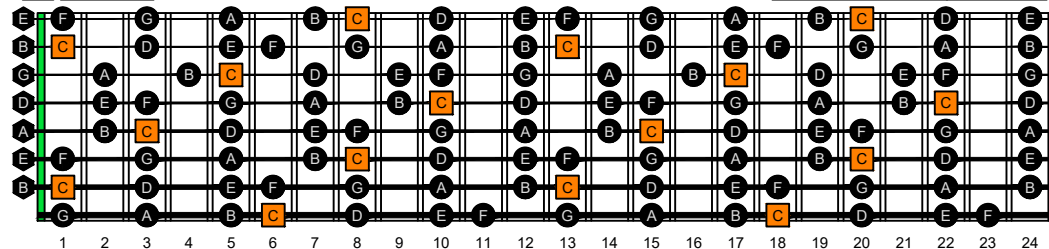

BAF#GED octaves (Meshuggah's 8-string guitar tuning : F B<sup>b</sup> E<sup>b</sup> A<sup>b</sup> D<sup>b</sup> G<sup>b</sup> B<sup>b</sup> E<sup>b</sup>) C natural - ENTIRE FINGERBOARD OCTAVE SHAPES

BAF#GED octaves (Meshuggah's 8-string guitar tuning : F B<sup>b</sup> E<sup>b</sup> A<sup>b</sup> D<sup>b</sup> G<sup>b</sup> B<sup>b</sup> E<sup>b</sup>) C major scale (ionian mode) - ENTIRE FINGERBOARD NOTE NAMES

BAF#GED octaves (Meshuggah's 8-string guitar tuning ) C major scale (ionian mode) ENTIRE FINGERBOARD NOTE NAMES : 8F#6E4E1 box shape (3nps)

BAF#GED octaves (Meshuggah's 8-string guitar tuning ) C major scale (ionian mode) ENTIRE FINGERBOARD NOTE NAMES : 6E4D2 box shape (3nps)

BAF#GED octaves (Meshuggah's 8-string guitar tuning ) C major scale (ionian mode) ENTIRE FINGERBOARD NOTE NAMES : 7B5A3 box shape (3nps)

BAF#GED octaves (Meshuggah's 8-string guitar tuning ) C major scale (ionian mode) ENTIRE FINGERBOARD NOTE NAMES : 7D4D2 box shape (3nps)

BAF#GED octaves (Meshuggah's 8-string guitar tuning ) C major scale (ionian mode) ENTIRE FINGERBOARD NOTE NAMES : 8A5A3G1 box shape (3nps)

BAF#GED octaves (Meshuggah's 8-string guitar tuning ) C major scale (ionian mode) ENTIRE FINGERBOARD NOTE NAMES : 7B5B2 box shape (3nps)