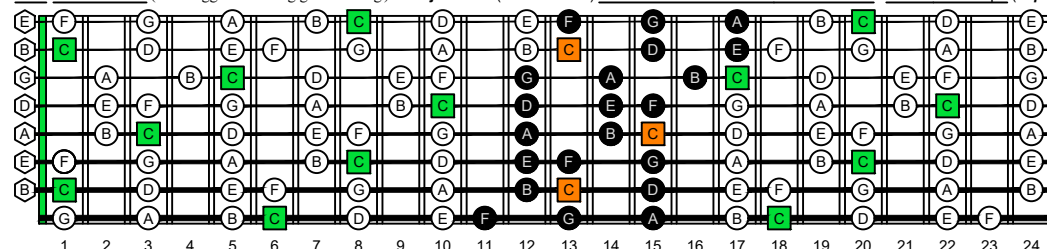

BAF#GED octaves (Meshuggah's 8-string guitar tuning : F B<sup>b</sup> E<sup>b</sup> A<sup>b</sup> D<sup>b</sup> G<sup>b</sup> B<sup>b</sup> E<sup>b</sup>) C natural - ENTIRE FINGERBOARD OCTAVE SHAPES

BAF#GED octaves (Meshuggah's 8-string guitar tuning : F B<sup>b</sup> E<sup>b</sup> A<sup>b</sup> D<sup>b</sup> G<sup>b</sup> B<sup>b</sup> E<sup>b</sup>) C major scale (ionian mode) - ENTIRE FINGERBOARD NOTE NAMES

BAF#GED octaves (Meshuggah's 8-string guitar tuning ) C major scale (ionian mode) ENTIRE FINGERBOARD NOTE NAMES : 8F#6E4E1 box shape (3nps)

BAF#GED octaves (Meshuggah's 8-string guitar tuning ) C major scale (ionian mode) ENTIRE FINGERBOARD NOTE NAMES : 6E4D2 box shape (3nps)

BAF#GED octaves (Meshuggah's 8-string guitar tuning ) C major scale (ionian mode) ENTIRE FINGERBOARD NOTE NAMES : 7B5A3 box shape (3nps)

BAF#GED octaves (Meshuggah's 8-string guitar tuning ) C major scale (ionian mode) ENTIRE FINGERBOARD NOTE NAMES : 7D4D2 box shape (3nps)

BAF#GED octaves (Meshuggah's 8-string guitar tuning ) C major scale (ionian mode) ENTIRE FINGERBOARD NOTE NAMES : 8A5A3G1 box shape (3nps)

BAF#GED octaves (Meshuggah's 8-string guitar tuning ) C major scale (ionian mode) ENTIRE FINGERBOARD NOTE NAMES : 7B5B2 box shape (3nps)