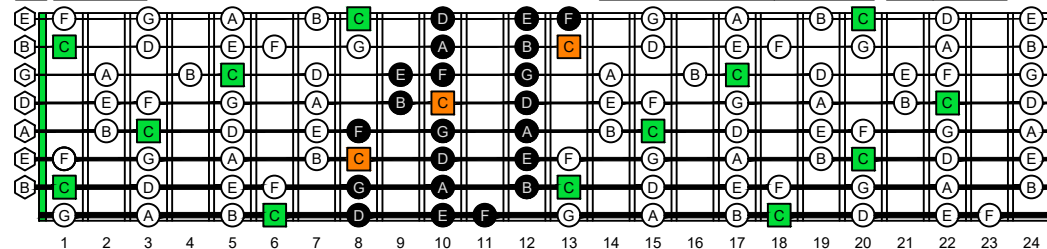

BAF#GED octaves (Meshuggah's 8-string guitar tuning : F B<sup>b</sup> E<sup>b</sup> A<sup>b</sup> D<sup>b</sup> G<sup>b</sup> B<sup>b</sup> E<sup>b</sup>) C natural - ENTIRE FINGERBOARD OCTAVE SHAPES

BAF#GED octaves (Meshuggah's 8-string guitar tuning : F B<sup>b</sup> E<sup>b</sup> A<sup>b</sup> D<sup>b</sup> G<sup>b</sup> B<sup>b</sup> E<sup>b</sup>) C major scale (ionian mode) - ENTIRE FINGERBOARD NOTE NAMES

BAF#GED octaves (Meshuggah's 8-string guitar tuning ) C major scale (ionian mode) ENTIRE FINGERBOARD NOTE NAMES : 8F#6E4E1 box shape (3nps)

BAF#GED octaves (Meshuggah's 8-string guitar tuning ) C major scale (ionian mode) ENTIRE FINGERBOARD NOTE NAMES : 6E4D2 box shape (3nps)

BAF#GED octaves (Meshuggah's 8-string guitar tuning ) C major scale (ionian mode) ENTIRE FINGERBOARD NOTE NAMES : 7B5A3 box shape (3nps)

BAF#GED octaves (Meshuggah's 8-string guitar tuning ) C major scale (ionian mode) ENTIRE FINGERBOARD NOTE NAMES : 7D4D2 box shape (3nps)

BAF#GED octaves (Meshuggah's 8-string guitar tuning ) C major scale (ionian mode) ENTIRE FINGERBOARD NOTE NAMES : 8F#6G3G1 box shape (3nps)

BAF#GED octaves (Meshuggah's 8-string guitar tuning ) C major scale (ionian mode) ENTIRE FINGERBOARD NOTE NAMES : 7B5A3 box shape at 12 (3nps)