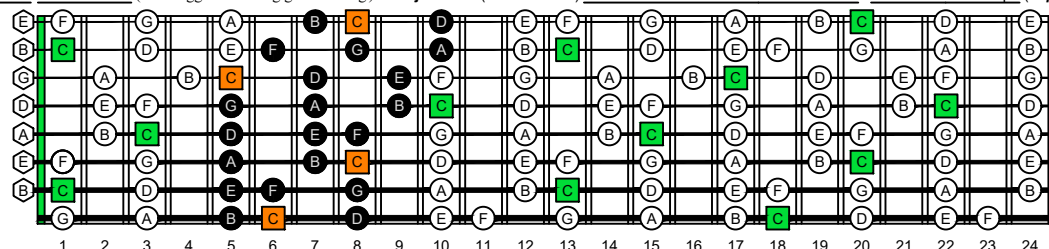

BAF#GED octaves (Meshuggah's 8-string guitar tuning) C major scale (ionian mode) ENTIRE FINGERBOARD NOTE NAMES : 8F#6G3G1 box shape (3nps)