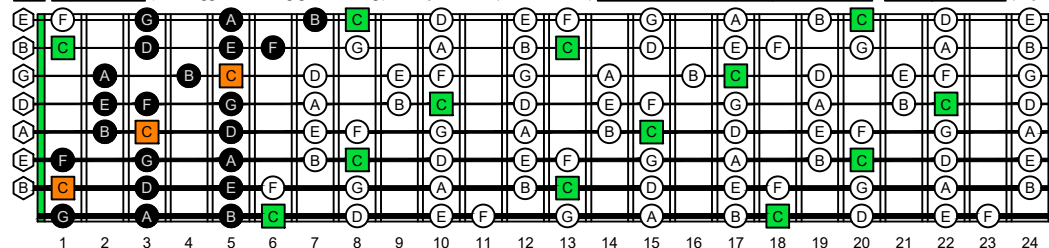

BAF#GED octaves (Meshuggah's 8-string guitar tuning : F B<sup>b</sup> E<sup>b</sup> A<sup>b</sup> D<sup>b</sup> G<sup>b</sup> B<sup>b</sup> E<sup>b</sup>) C natural - ENTIRE FINGERBOARD OCTAVE SHAPES

BAF#GED octaves (Meshuggah's 8-string guitar tuning : F B<sup>b</sup> E<sup>b</sup> A<sup>b</sup> D<sup>b</sup> G<sup>b</sup> B<sup>b</sup> E<sup>b</sup>) C major scale (ionian mode) - ENTIRE FINGERBOARD NOTE NAMES

BAF#GED octaves (Meshuggah's 8-string guitar tuning ) C major scale (ionian mode) ENTIRE FINGERBOARD NOTE NAMES : 8F#6E4E1 box shape (3nps)

BAF#GED octaves (Meshuggah's 8-string guitar tuning ) C major scale (ionian mode) ENTIRE FINGERBOARD NOTE NAMES : 6E4D2 box shape (3nps)

BAF#GED octaves (Meshuggah's 8-string guitar tuning ) C major scale (ionian mode) ENTIRE FINGERBOARD NOTE NAMES : 7B5A3 box shape (3nps)

BAF#GED octaves (Meshuggah's 8-string guitar tuning ) C major scale (ionian mode) ENTIRE FINGERBOARD NOTE NAMES : 7D4D2 box shape (3nps)

BAF#GED octaves (Meshuggah's 8-string guitar tuning ) C major scale (ionian mode) ENTIRE FINGERBOARD NOTE NAMES : 8A5A3G1 box shape (3nps)

BAF#GED octaves (Meshuggah's 8-string guitar tuning ) C major scale (ionian mode) ENTIRE FINGERBOARD NOTE NAMES : 7B5B2 box shape (3nps)