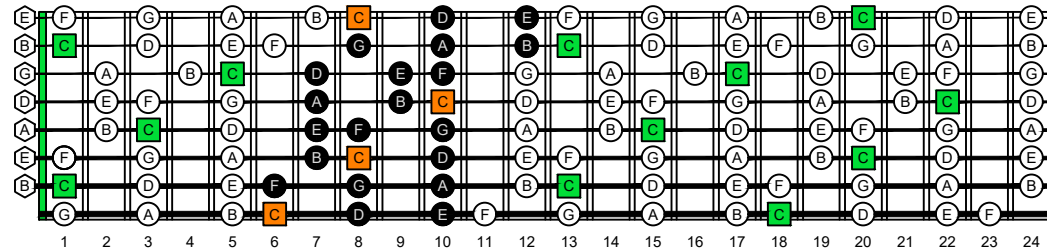

BAF#GED octaves (Meshuggah's 8-string guitar tuning : F B<sup>b</sup> E<sup>b</sup> A<sup>b</sup> D<sup>b</sup> G<sup>b</sup> B<sup>b</sup> E<sup>b</sup>) C natural - ENTIRE FINGERBOARD OCTAVE SHAPES

BAF#GED octaves (Meshuggah's 8-string guitar tuning : F B<sup>b</sup> E<sup>b</sup> A<sup>b</sup> D<sup>b</sup> G<sup>b</sup> B<sup>b</sup> E<sup>b</sup>) C major scale (ionian mode) - ENTIRE FINGERBOARD NOTE NAMES

BAF#GED octaves (Meshuggah's 8-string guitar tuning ) C major scale (ionian mode) ENTIRE FINGERBOARD NOTE NAMES : 8F#6E4E1 box shape (3nps)

BAF#GED octaves (Meshuggah's 8-string guitar tuning ) C major scale (ionian mode) ENTIRE FINGERBOARD NOTE NAMES : 6E4D2 box shape (3nps)

BAF#GED octaves (Meshuggah's 8-string guitar tuning ) C major scale (ionian mode) ENTIRE FINGERBOARD NOTE NAMES : 7B5A3 box shape (3nps)

BAF#GED octaves (Meshuggah's 8-string guitar tuning ) C major scale (ionian mode) ENTIRE FINGERBOARD NOTE NAMES : 7D4D2 box shape (3nps)

BAF#GED octaves (Meshuggah's 8-string guitar tuning ) C major scale (ionian mode) ENTIRE FINGERBOARD NOTE NAMES : 8F#6G3G1 box shape (3nps)

BAF#GED octaves (Meshuggah's 8-string guitar tuning ) C major scale (ionian mode) ENTIRE FINGERBOARD NOTE NAMES : 7B5A3 box shape at 12 (3nps)