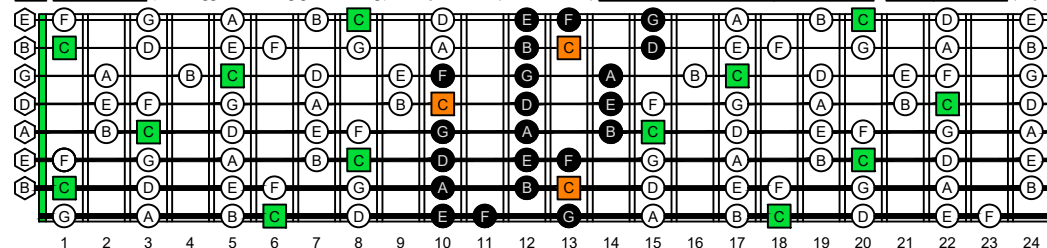

BAF#GED octaves (Meshuggah's 8-string guitar tuning : F B<sup>b</sup> E<sup>b</sup> A<sup>b</sup> D<sup>b</sup> G<sup>b</sup> B<sup>b</sup> E<sup>b</sup>) C natural - ENTIRE FINGERBOARD OCTAVE SHAPES

BAF#GED octaves (Meshuggah's 8-string guitar tuning : F B<sup>b</sup> E<sup>b</sup> A<sup>b</sup> D<sup>b</sup> G<sup>b</sup> B<sup>b</sup> E<sup>b</sup>) C major scale (ionian mode) - ENTIRE FINGERBOARD NOTE NAMES

BAF#GED octaves (Meshuggah's 8-string guitar tuning ) C major scale (ionian mode) ENTIRE FINGERBOARD NOTE NAMES : 8F#6E4E1 box shape (3nps)

BAF#GED octaves (Meshuggah's 8-string guitar tuning ) C major scale (ionian mode) ENTIRE FINGERBOARD NOTE NAMES : 6E4D2 box shape (3nps)

BAF#GED octaves (Meshuggah's 8-string guitar tuning ) C major scale (ionian mode) ENTIRE FINGERBOARD NOTE NAMES : 7B5A3 box shape (3nps)

BAF#GED octaves (Meshuggah's 8-string guitar tuning ) C major scale (ionian mode) ENTIRE FINGERBOARD NOTE NAMES : 7D4D2 box shape (3nps)

BAF#GED octaves (Meshuggah's 8-string guitar tuning ) C major scale (ionian mode) ENTIRE FINGERBOARD NOTE NAMES : 8A5A3G1 box shape (3nps)

BAF#GED octaves (Meshuggah's 8-string guitar tuning ) C major scale (ionian mode) ENTIRE FINGERBOARD NOTE NAMES : 7B5B2 box shape (3nps)