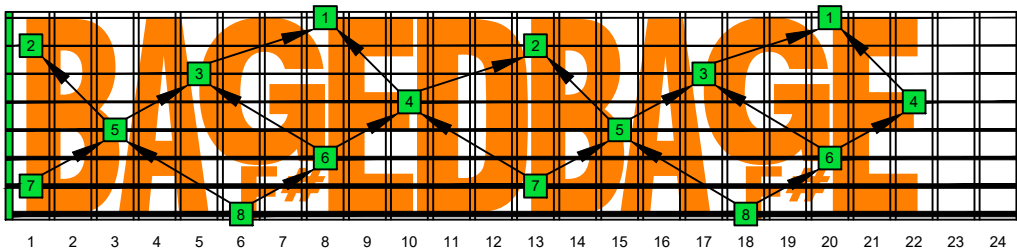

BAF#GED octaves (Meshuggah's 8-string guitar tuning : F B<sup>b</sup> E<sup>b</sup> A<sup>b</sup> D<sup>b</sup> G<sup>b</sup> B<sup>b</sup> E<sup>b</sup>) C natural - ENTIRE FINGERBOARD OCTAVE SHAPES

BAF#GED octaves (Meshuggah's 8-string guitar tuning : F B<sup>b</sup> E<sup>b</sup> A<sup>b</sup> D<sup>b</sup> G<sup>b</sup> B<sup>b</sup> E<sup>b</sup>) C major scale (ionian mode) - ENTIRE FINGERBOARD NOTE NAMES

BAF#GED octaves (Meshuggah's 8-string guitar tuning ) C major scale (ionian mode) ENTIRE FINGERBOARD NOTE NAMES : 8F#6E4E1 box shape (3nps)

BAF#GED octaves (Meshuggah's 8-string guitar tuning ) C major scale (ionian mode) ENTIRE FINGERBOARD NOTE NAMES : 6E4D2 box shape (3nps)

BAF#GED octaves (Meshuggah's 8-string guitar tuning ) C major scale (ionian mode) ENTIRE FINGERBOARD NOTE NAMES : 7B5A3 box shape (3nps)

BAF#GED octaves (Meshuggah's 8-string guitar tuning ) C major scale (ionian mode) ENTIRE FINGERBOARD NOTE NAMES : 7D4D2 box shape (3nps)

BAF#GED octaves (Meshuggah's 8-string guitar tuning ) C major scale (ionian mode) ENTIRE FINGERBOARD NOTE NAMES : 8F#6G3G1 box shape (3nps)

BAF#GED octaves (Meshuggah's 8-string guitar tuning ) C major scale (ionian mode) ENTIRE FINGERBOARD NOTE NAMES : 7B5A3 box shape at 12 (3nps)