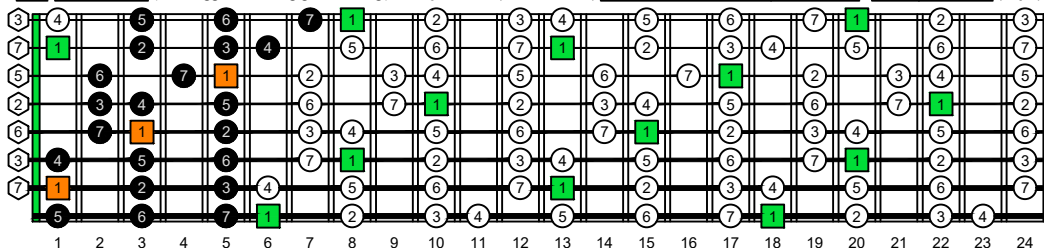

BAF#GED octaves (Meshuggah's 8-string guitar tuning : F B<sup>b</sup> E<sup>b</sup> A<sup>b</sup> D<sup>b</sup> G<sup>b</sup> B<sup>b</sup> E<sup>b</sup>) C natural - ENTIRE FINGERBOARD OCTAVE SHAPES

BAF#GED octaves (Meshuggah's 8-string guitar tuning) C major scale (ionian mode) ENTIRE FINGERBOARD INTERVALS : 8F#6E4E1 box shape (3nps)

BAF#GED octaves (Meshuggah's 8-string guitar tuning : F B<sup>b</sup> E<sup>b</sup> A<sup>b</sup> D<sup>b</sup> G<sup>b</sup> B<sup>b</sup> E<sup>b</sup>) C major scale (ionian mode) - ENTIRE FINGERBOARD INTERVALS

BAF#GED octaves (Meshuggah's 8-string guitar tuning) C major scale (ionian mode) ENTIRE FINGERBOARD INTERVALS : 6E4D2 box shape (3nps)

BAF#GED octaves (Meshuggah's 8-string guitar tuning) C major scale (ionian mode) ENTIRE FINGERBOARD INTERVALS : 7B5A3 box shape (3nps)

BAF#GED octaves (Meshuggah's 8-string guitar tuning) C major scale (ionian mode) ENTIRE FINGERBOARD INTERVALS : 7B5A3 box shape at 12 (3nps)