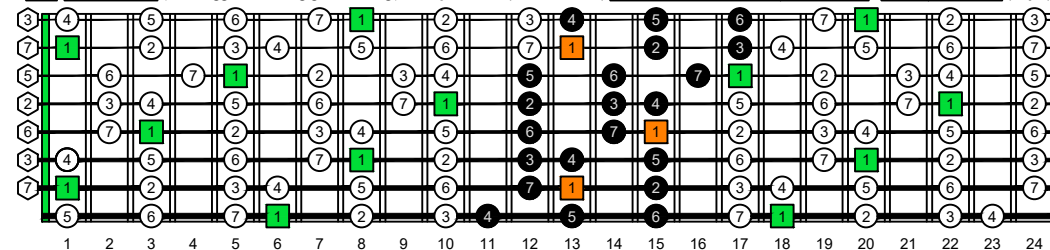

BAF#GED octaves (Meshuggah's 8-string guitar tuning) C major scale (ionian mode) ENTIRE FINGERBOARD INTERVALS : 7B5A3 box shape at 12 (3nps)

BAF#GED octaves (Meshuggah's 8-string guitar tuning) C major scale (ionian mode) ENTIRE FINGERBOARD INTERVALS : 7B5B2 box shape (3nps)