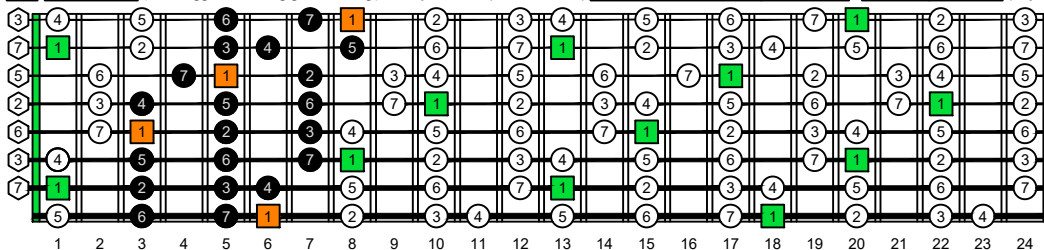

BAF#GED octaves (Meshuggah's 8-string guitar tuning : F B<sup>b</sup> E<sup>b</sup> A<sup>b</sup> D<sup>b</sup> G<sup>b</sup> B<sup>b</sup> E<sup>b</sup>) C natural - ENTIRE FINGERBOARD OCTAVE SHAPES

BAF#GED octaves (Meshuggah's 8-string guitar tuning) C major scale (ionian mode) ENTIRE FINGERBOARD INTERVALS : 8F#6E4E1 box shape (3nps)

BAF#GED octaves (Meshuggah's 8-string guitar tuning : F B<sup>b</sup> E<sup>b</sup> A<sup>b</sup> D<sup>b</sup> G<sup>b</sup> B<sup>b</sup> E<sup>b</sup>) C major scale (ionian mode) - ENTIRE FINGERBOARD INTERVALS

BAF#GED octaves (Meshuggah's 8-string guitar tuning) C major scale (ionian mode) ENTIRE FINGERBOARD INTERVALS : 6E4D2 box shape (3nps)

BAF#GED octaves (Meshuggah's 8-string guitar tuning) C major scale (ionian mode) ENTIRE FINGERBOARD INTERVALS : 7B5A3 box shape (3nps)

BAF#GED octaves (Meshuggah's 8-string guitar tuning) C major scale (ionian mode) ENTIRE FINGERBOARD INTERVALS : 7D4D2 box shape (3nps)

BAF#GED octaves (Meshuggah's 8-string guitar tuning) C major scale (ionian mode) ENTIRE FINGERBOARD INTERVALS : 8A5A3G1 box shape (3nps)