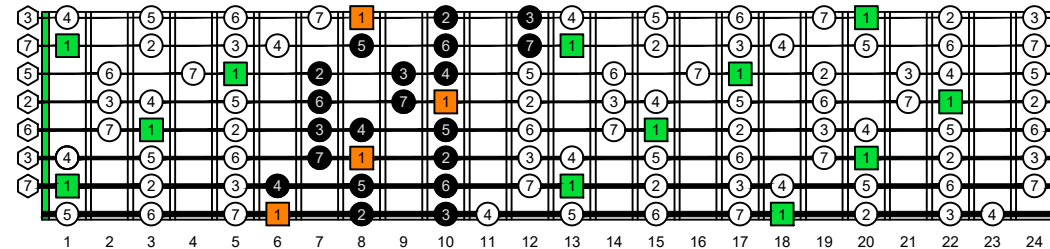

BAF#GED octaves (Meshuggah's 8-string guitar tuning : F B<sup>b</sup> E<sup>b</sup> A<sup>b</sup> D<sup>b</sup> G<sup>b</sup> B<sup>b</sup> E<sup>b</sup>) C natural - ENTIRE FINGERBOARD OCTAVE SHAPES

BAF#GED octaves (Meshuggah's 8-string guitar tuning) C major scale (ionian mode) ENTIRE FINGERBOARD INTERVALS : 8F#6E4E1 box shape (3nps)

BAF#GED octaves (Meshuggah's 8-string guitar tuning : F B<sup>b</sup> E<sup>b</sup> A<sup>b</sup> D<sup>b</sup> G<sup>b</sup> B<sup>b</sup> E<sup>b</sup>) C major scale (ionian mode) - ENTIRE FINGERBOARD INTERVALS

BAF#GED octaves (Meshuggah's 8-string guitar tuning) C major scale (ionian mode) ENTIRE FINGERBOARD INTERVALS : 6E4D2 box shape (3nps)

BAF#GED octaves (Meshuggah's 8-string guitar tuning) C major scale (ionian mode) ENTIRE FINGERBOARD INTERVALS : 7B5A3 box shape (3nps)

BAF#GED octaves (Meshuggah's 8-string guitar tuning) C major scale (ionian mode) ENTIRE FINGERBOARD INTERVALS : 7D4D2 box shape (3nps)

BAF#GED octaves (Meshuggah's 8-string guitar tuning) C major scale (ionian mode) ENTIRE FINGERBOARD INTERVALS : 8A5A3G1 box shape (3nps)