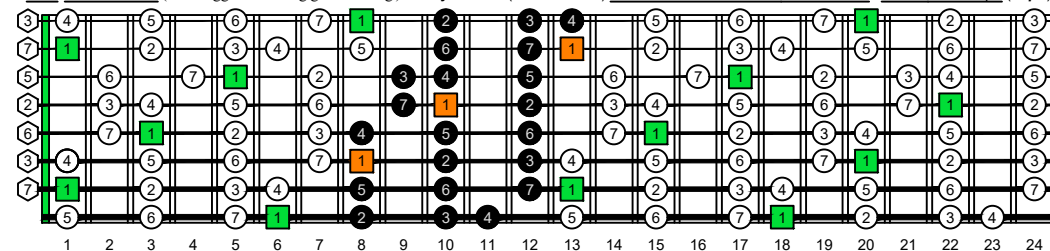

BAF#GED octaves (Meshuggah's 8-string guitar tuning : F B<sup>b</sup> E<sup>b</sup> A<sup>b</sup> D<sup>b</sup> G<sup>b</sup> B<sup>b</sup> E<sup>b</sup>) C natural - ENTIRE FINGERBOARD OCTAVE SHAPES

BAF#GED octaves (Meshuggah's 8-string guitar tuning) C major scale (ionian mode) ENTIRE FINGERBOARD INTERVALS : 8F#6E4E1 box shape (3nps)

BAF#GED octaves (Meshuggah's 8-string guitar tuning : F B<sup>b</sup> E<sup>b</sup> A<sup>b</sup> D<sup>b</sup> G<sup>b</sup> B<sup>b</sup> E<sup>b</sup>) C major scale (ionian mode) - ENTIRE FINGERBOARD INTERVALS

BAF#GED octaves (Meshuggah's 8-string guitar tuning) C major scale (ionian mode) ENTIRE FINGERBOARD INTERVALS : 6E4D2 box shape (3nps)

BAF#GED octaves (Meshuggah's 8-string guitar tuning) C major scale (ionian mode) ENTIRE FINGERBOARD INTERVALS : 7B5A3 box shape (3nps)

BAF#GED octaves (Meshuggah's 8-string guitar tuning) C major scale (ionian mode) ENTIRE FINGERBOARD INTERVALS : 7D4D2 box shape (3nps)

BAF#GED octaves (Meshuggah's 8-string guitar tuning) C major scale (ionian mode) ENTIRE FINGERBOARD INTERVALS : 8A5A3G1 box shape (3nps)