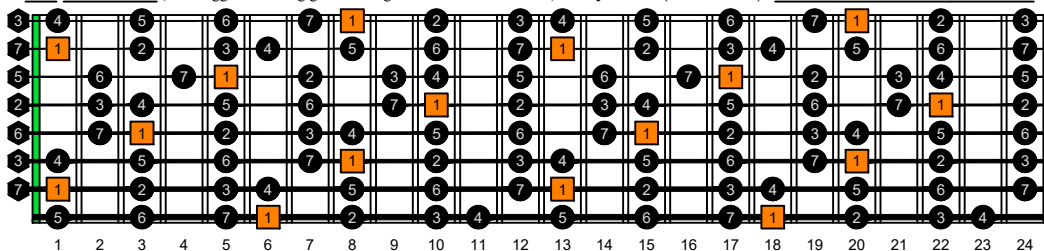

BAF#GED octaves (Meshuggah's 8-string guitar tuning : F B<sup>b</sup> E<sup>b</sup> A<sup>b</sup> D<sup>b</sup> G<sup>b</sup> B<sup>b</sup> E<sup>b</sup>) C natural - ENTIRE FINGERBOARD OCTAVE SHAPES

BAF#GED octaves (Meshuggah's 8-string guitar tuning) C major scale (ionian mode) ENTIRE FINGERBOARD INTERVALS : 8F#6E4E1 box shape (3nps)

BAF#GED octaves (Meshuggah's 8-string guitar tuning : F B<sup>b</sup> E<sup>b</sup> A<sup>b</sup> D<sup>b</sup> G<sup>b</sup> B<sup>b</sup> E<sup>b</sup>) C major scale (ionian mode) - ENTIRE FINGERBOARD INTERVALS

BAF#GED octaves (Meshuggah's 8-string guitar tuning) C major scale (ionian mode) ENTIRE FINGERBOARD INTERVALS : 6E4D2 box shape (3nps)

BAF#GED octaves (Meshuggah's 8-string guitar tuning) C major scale (ionian mode) ENTIRE FINGERBOARD INTERVALS : 7B5A3 box shape (3nps)

BAF#GED octaves (Meshuggah's 8-string guitar tuning) C major scale (ionian mode) ENTIRE FINGERBOARD INTERVALS : 7D4D2 box shape (3nps)

BAF#GED octaves (Meshuggah's 8-string guitar tuning) C major scale (ionian mode) ENTIRE FINGERBOARD INTERVALS : 8A5A3G1 box shape (3nps)