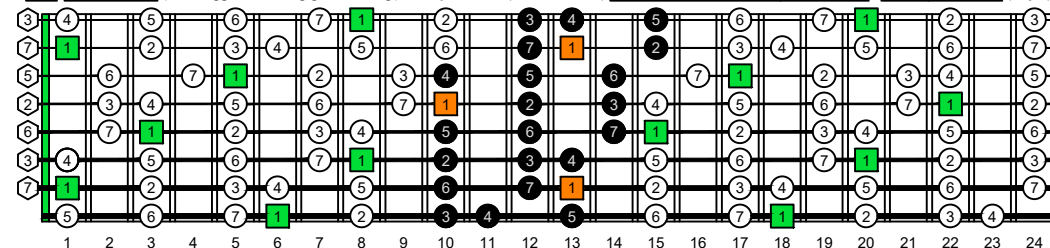

BAF#GED octaves (Meshuggah's 8-string guitar tuning : F B<sup>b</sup> E<sup>b</sup> A<sup>b</sup> D<sup>b</sup> G<sup>b</sup> B<sup>b</sup> E<sup>b</sup>) C natural - ENTIRE FINGERBOARD OCTAVE SHAPES

BAF#GED octaves (Meshuggah's 8-string guitar tuning) C major scale (ionian mode) ENTIRE FINGERBOARD INTERVALS : 8F#6E4E1 box shape (3nps)

BAF#GED octaves (Meshuggah's 8-string guitar tuning : F B<sup>b</sup> E<sup>b</sup> A<sup>b</sup> D<sup>b</sup> G<sup>b</sup> B<sup>b</sup> E<sup>b</sup>) C major scale (ionian mode) - ENTIRE FINGERBOARD INTERVALS

BAF#GED octaves (Meshuggah's 8-string guitar tuning) C major scale (ionian mode) ENTIRE FINGERBOARD INTERVALS : 6E4D2 box shape (3nps)

BAF#GED octaves (Meshuggah's 8-string guitar tuning) C major scale (ionian mode) ENTIRE FINGERBOARD INTERVALS : 7B5A3 box shape (3nps)

BAF#GED octaves (Meshuggah's 8-string guitar tuning) C major scale (ionian mode) ENTIRE FINGERBOARD INTERVALS : 7D4D2 box shape (3nps)

BAF#GED octaves (Meshuggah's 8-string guitar tuning) C major scale (ionian mode) ENTIRE FINGERBOARD INTERVALS : 8A5A3G1 box shape (3nps)