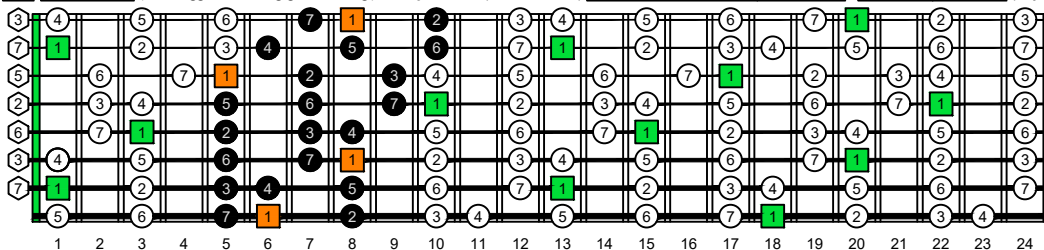

BAF#GED octaves (Meshuggah's 8-string guitar tuning : F B<sup>b</sup> E<sup>b</sup> A<sup>b</sup> D<sup>b</sup> G<sup>b</sup> B<sup>b</sup> E<sup>b</sup>) C major scale (ionian mode) - ENTIRE FINGERBOARD INTERVALS

BAF#GED octaves (Meshuggah's 8-string guitar tuning) C major scale (ionian mode) ENTIRE FINGERBOARD INTERVALS : 6E4D2 box shape (3nps)

BAF#GED octaves (Meshuggah's 8-string guitar tuning) C major scale (ionian mode) ENTIRE FINGERBOARD INTERVALS : 7B5A3 box shape (3nps)

BAF#GED octaves (Meshuggah's 8-string guitar tuning) C major scale (ionian mode) ENTIRE FINGERBOARD INTERVALS : 7D4D2 box shape (3nps)

BAF#GED octaves (Meshuggah's 8-string guitar tuning) C major scale (ionian mode) ENTIRE FINGERBOARD INTERVALS : 8A5A3G1 box shape (3nps)

BAF#GED octaves (Meshuggah's 8-string guitar tuning) C major scale (ionian mode) ENTIRE FINGERBOARD INTERVALS : 7B5B2 box shape (3nps)

BAF#GED octaves (Meshuggah's 8-string guitar tuning) C major scale (ionian mode) ENTIRE FINGERBOARD INTERVALS : 8F#6G3G1 box shape (3nps)