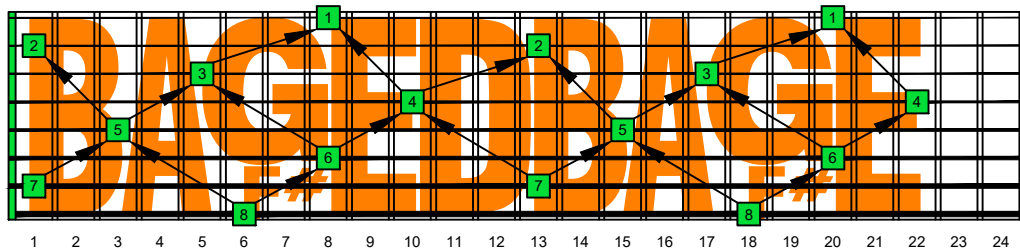

BAF#GED octaves (Meshuggah's 8-string guitar tuning : F B<sup>b</sup> E<sup>b</sup> A<sup>b</sup> D<sup>b</sup> G<sup>b</sup> B<sup>b</sup> E<sup>b</sup>) C natural - ENTIRE FINGERBOARD OCTAVE SHAPES

BAF#GED octaves (Meshuggah's 8-string guitar tuning) C major scale (ionian mode) ENTIRE FINGERBOARD INTERVALS : 8F#6E4E1 box shape (3nps)

BAF#GED octaves (Meshuggah's 8-string guitar tuning : F B<sup>b</sup> E<sup>b</sup> A<sup>b</sup> D<sup>b</sup> G<sup>b</sup> B<sup>b</sup> E<sup>b</sup>) C major scale (ionian mode) - ENTIRE FINGERBOARD INTERVALS

BAF#GED octaves (Meshuggah's 8-string guitar tuning) C major scale (ionian mode) ENTIRE FINGERBOARD INTERVALS : 6E4D2 box shape (3nps)

BAF#GED octaves (Meshuggah's 8-string guitar tuning) C major scale (ionian mode) ENTIRE FINGERBOARD INTERVALS : 7B5A3 box shape (3nps)

BAF#GED octaves (Meshuggah's 8-string guitar tuning) C major scale (ionian mode) ENTIRE FINGERBOARD INTERVALS : 7B5A3 box shape at 12 (3nps)