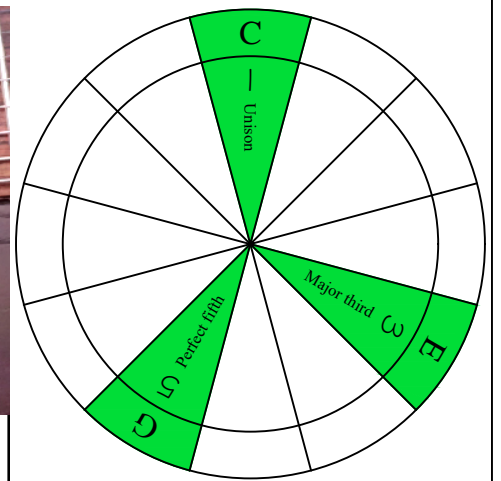

C major arpeggio

AGED octaves

Meshuggah's 8-string guitar tuning
F B^b E^b A^b D^b G^b B^b E^b

C major arpeggio SEMITONOMETER

7D4D2

BOX SHAPE

NOTE NAMES

FINGERING

INTERVALS

www.cagedoctaves.com

Zon Brookes

BAF#GED octaves (Meshuggah's 8-String Guitar Tuning : F B^b E^b A^b D^b G^b B^b E^b) C major arpeggio - 7D4D2 box shape

BAF#GED octaves (Meshuggah's 8-string guitar tuning) C major arpeggio ENTIRE FINGERBOARD NOTE NAMES : 7D4D2 box shape

BAF#GED octaves (Meshuggah's 8-string guitar tuning) C major arpeggio ENTIRE FINGERBOARD INTERVALS : 7D4D2 box shape