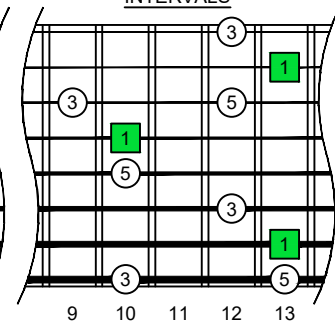

C major arpeggio

AGED octaves

Meshuggah's 8-string guitar tuning
F B^b E^b A^b D^b G^b B^b E^b

C major arpeggio SEMITONOMETER

7D4D2

BOX SHAPE

NOTE NAMES

FINGERING

INTERVALS

www.cagedoctaves.com

Zon Brookes

BAF#GED octaves (Meshuggah's 8-String Guitar Tuning : F B^b E^b A^b D^b G^b B^b E^b) C major arpeggio - 7D4D2 box shape

BAF#GED octaves (Meshuggah's 8-string guitar tuning) C major arpeggio ENTIRE FINGERBOARD NOTE NAMES : 7D4D2 box shape

BAF#GED octaves (Meshuggah's 8-string guitar tuning) C major arpeggio ENTIRE FINGERBOARD INTERVALS : 7D4D2 box shape