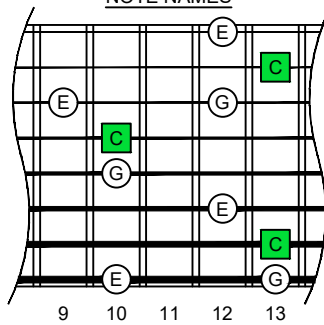

C major arpeggio

AGED octaves

Meshuggah's 8-string guitar tuning
F B^b E^b A^b D^b G^b B^b E^b

C major arpeggio SEMITONOMETER

7D4D2

BOX SHAPE

NOTE NAMES

FINGERING

INTERVALS

www.cagedoctaves.com

Zon Brookes

BAF#GED octaves (Meshuggah's 8-String Guitar Tuning : F B^b E^b A^b D^b G^b B^b E^b) C major arpeggio - 7D4D2 box shape

BAF#GED octaves (Meshuggah's 8-string guitar tuning) C major arpeggio ENTIRE FINGERBOARD NOTE NAMES : 7D4D2 box shape

BAF#GED octaves (Meshuggah's 8-string guitar tuning) C major arpeggio ENTIRE FINGERBOARD INTERVALS : 7D4D2 box shape