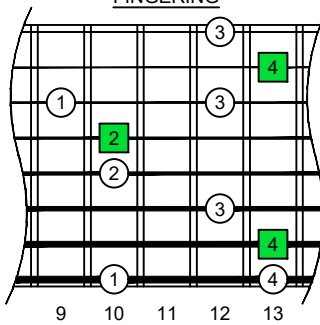

C major arpeggio

AGED octaves

Meshuggah's 8-string guitar tuning
F B^b E^b A^b D^b G^b B^b E^b

C major arpeggio SEMITONOMETER

7D4D2

BOX SHAPE

NOTE NAMES

FINGERING

INTERVALS

www.cagedoctaves.com

Zon Brookes

BAF#GED octaves (Meshuggah's 8-String Guitar Tuning : F B^b E^b A^b D^b G^b B^b E^b) C major arpeggio - 7D4D2 box shape

BAF#GED octaves (Meshuggah's 8-string guitar tuning) C major arpeggio ENTIRE FINGERBOARD NOTE NAMES : 7D4D2 box shape

BAF#GED octaves (Meshuggah's 8-string guitar tuning) C major arpeggio ENTIRE FINGERBOARD INTERVALS : 7D4D2 box shape