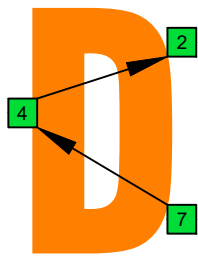

C major arpeggio

AGED octaves

Meshuggah's 8-string guitar tuning
F B^b E^b A^b D^b G^b B^b E^b

C major arpeggio SEMITONOMETER

7D4D2

BOX SHAPE

NOTE NAMES

FINGERING

INTERVALS

www.cagedoctaves.com

Zon Brookes

BAF#GED octaves (Meshuggah's 8-String Guitar Tuning : F B^b E^b A^b D^b G^b B^b E^b) C major arpeggio - 7D4D2 box shape

BAF#GED octaves (Meshuggah's 8-string guitar tuning) C major arpeggio ENTIRE FINGERBOARD NOTE NAMES : 7D4D2 box shape

BAF#GED octaves (Meshuggah's 8-string guitar tuning) C major arpeggio ENTIRE FINGERBOARD INTERVALS : 7D4D2 box shape