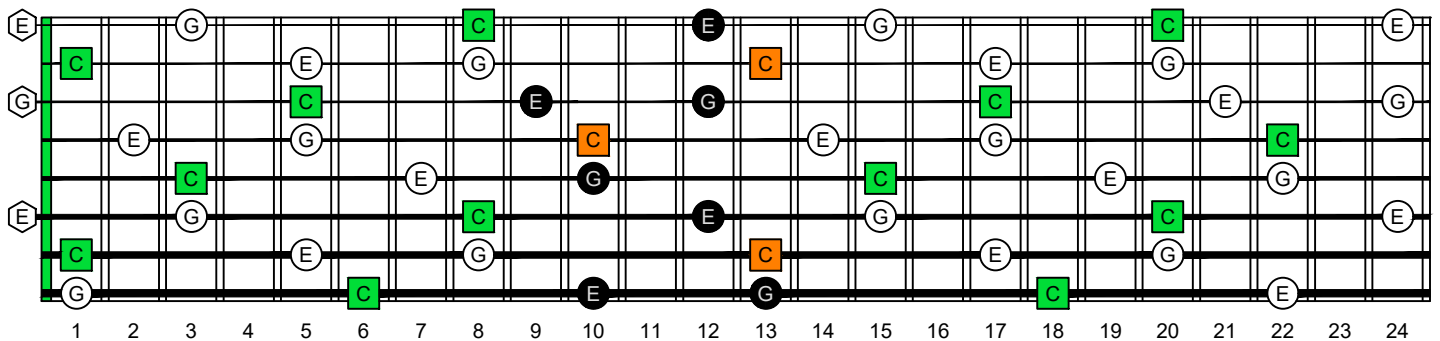

C major arpeggio

AGED octaves

Meshuggah's 8-string guitar tuning
F B^b E^b A^b D^b G^b B^b E^b

C major arpeggio SEMITONOMETER

7D4D2

BOX SHAPE

NOTE NAMES

FINGERING

INTERVALS

www.cagedoctaves.com

Zon Brookes

BAF#GED octaves (Meshuggah's 8-String Guitar Tuning : F B^b E^b A^b D^b G^b B^b E^b) C major arpeggio - 7D4D2 box shape

BAF#GED octaves (Meshuggah's 8-string guitar tuning) C major arpeggio ENTIRE FINGERBOARD NOTE NAMES : 7D4D2 box shape

BAF#GED octaves (Meshuggah's 8-string guitar tuning) C major arpeggio ENTIRE FINGERBOARD INTERVALS : 7D4D2 box shape