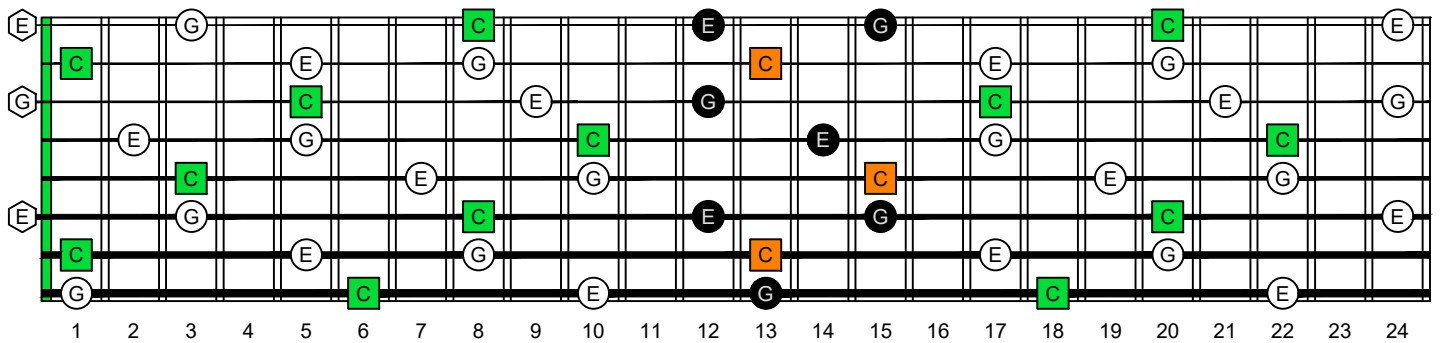

C major arpeggio

Meshuggah's 8-string guitar tuning
F B^b E^b A^b D^b G^b B^b E^b

C major arpeggio SEMITONOMETER

7B5B2 at 12

BOX SHAPE

NOTE NAMES

FINGERING

INTERVALS

www.cagedoctaves.com

Zon Brookes

BAF#GED octaves (Meshuggah's 8-String Guitar Tuning : F B^b E^b A^b D^b G^b B^b E^b) C major arpeggio - 7B5B2 box shape at 12

BAF#GED octaves (Meshuggah's 8-string guitar tuning) C major arpeggio ENTIRE FINGERBOARD NOTE NAMES : 7B5B2 box shape at 12

BAF#GED octaves (Meshuggah's 8-string guitar tuning) C major arpeggio ENTIRE FINGERBOARD INTERVALS : 7B5B2 box shape at 12