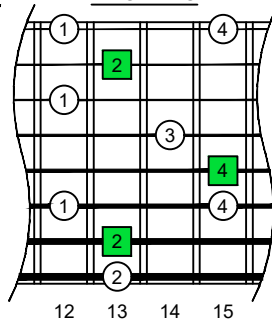

C major arpeggio

Meshuggah's 8-string guitar tuning
F B^b E^b A^b D^b G^b B^b E^b

C major arpeggio SEMITONOMETER

7B5B2 at 12

BOX SHAPE

NOTE NAMES

FINGERING

INTERVALS

www.cagedoctaves.com

Zon Brookes

BAF#GED octaves (Meshuggah's 8-String Guitar Tuning : F B^b E^b A^b D^b G^b B^b E^b) C major arpeggio - 7B5B2 box shape at 12

BAF#GED octaves (Meshuggah's 8-string guitar tuning) C major arpeggio ENTIRE FINGERBOARD NOTE NAMES : 7B5B2 box shape at 12

BAF#GED octaves (Meshuggah's 8-string guitar tuning) C major arpeggio ENTIRE FINGERBOARD INTERVALS : 7B5B2 box shape at 12