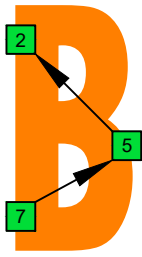

C major arpeggio

Meshuggah's 8-string guitar tuning
F B^b E^b A^b D^b G^b B^b E^b

C major arpeggio SEMITONOMETER

7B5B2 at 12

BOX SHAPE

NOTE NAMES

FINGERING

INTERVALS

www.cagedoctaves.com

Zon Brookes

BAF#GED octaves (Meshuggah's 8-String Guitar Tuning : F B^b E^b A^b D^b G^b B^b E^b) C major arpeggio - 7B5B2 box shape at 12

BAF#GED octaves (Meshuggah's 8-string guitar tuning) C major arpeggio ENTIRE FINGERBOARD NOTE NAMES : 7B5B2 box shape at 12

BAF#GED octaves (Meshuggah's 8-string guitar tuning) C major arpeggio ENTIRE FINGERBOARD INTERVALS : 7B5B2 box shape at 12