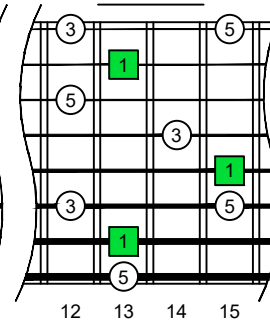

C major arpeggio

Meshuggah's 8-string guitar tuning
F B^b E^b A^b D^b G^b B^b E^b

C major arpeggio SEMITONOMETER

7B5B2 at 12

BOX SHAPE

NOTE NAMES

FINGERING

INTERVALS

www.cagedoctaves.com

Zon Brookes

BAF#GED octaves (Meshuggah's 8-String Guitar Tuning : F B^b E^b A^b D^b G^b B^b E^b) C major arpeggio - 7B5B2 box shape at 12

BAF#GED octaves (Meshuggah's 8-string guitar tuning) C major arpeggio ENTIRE FINGERBOARD NOTE NAMES : 7B5B2 box shape at 12

BAF#GED octaves (Meshuggah's 8-string guitar tuning) C major arpeggio ENTIRE FINGERBOARD INTERVALS : 7B5B2 box shape at 12