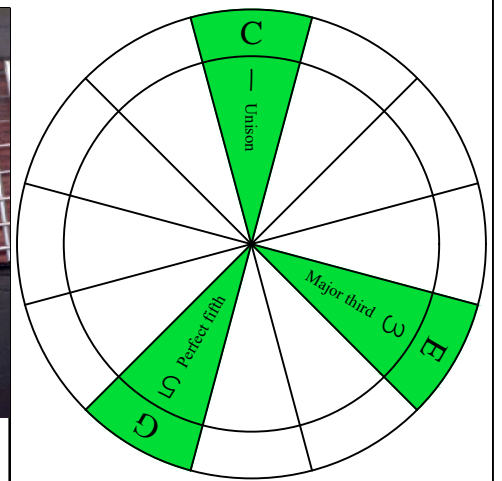

C major arpeggio

Meshuggah's 8-string guitar tuning
F B^b E^b A^b D^b G^b B^b E^b

C major arpeggio SEMITONOMETER

7B5B2 at 12

BOX SHAPE

NOTE NAMES

FINGERING

INTERVALS

www.cagedoctaves.com

Zon Brookes

BAF#GED octaves (Meshuggah's 8-String Guitar Tuning : F B^b E^b A^b D^b G^b B^b E^b) C major arpeggio - 7B5B2 box shape at 12

BAF#GED octaves (Meshuggah's 8-string guitar tuning) C major arpeggio ENTIRE FINGERBOARD NOTE NAMES : 7B5B2 box shape at 12

BAF#GED octaves (Meshuggah's 8-string guitar tuning) C major arpeggio ENTIRE FINGERBOARD INTERVALS : 7B5B2 box shape at 12