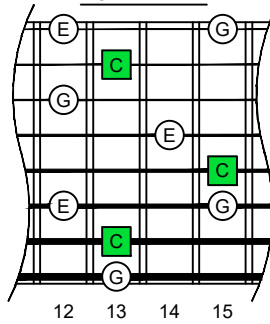

C major arpeggio

Meshuggah's 8-string guitar tuning
F B^b E^b A^b D^b G^b B^b E^b

C major arpeggio SEMITONOMETER

7B5B2 at 12

BOX SHAPE

NOTE NAMES

FINGERING

INTERVALS

www.cagedoctaves.com

Zon Brookes

BAF#GED octaves (Meshuggah's 8-String Guitar Tuning : F B^b E^b A^b D^b G^b B^b E^b) C major arpeggio - 7B5B2 box shape at 12

BAF#GED octaves (Meshuggah's 8-string guitar tuning) C major arpeggio ENTIRE FINGERBOARD NOTE NAMES : 7B5B2 box shape at 12

BAF#GED octaves (Meshuggah's 8-string guitar tuning) C major arpeggio ENTIRE FINGERBOARD INTERVALS : 7B5B2 box shape at 12