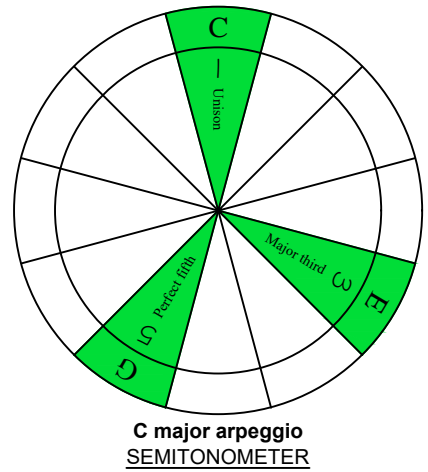

**BAF#GED octaves** (Meshuggah's 8-string guitar tuning : F B $\flat$  E $\flat$  A $\flat$  D $\flat$  G $\flat$  B $\flat$  E $\flat$ ) **C major arpeggio** - ENTIRE FINGERBOARD NOTE NAMES

**BAF#GED octaves** (Meshuggah's 8-string guitar tuning : F B $\flat$  E $\flat$  A $\flat$  D $\flat$  G $\flat$  B $\flat$  E $\flat$ ) **C major arpeggio** - ENTIRE FINGERBOARD INTERVALS

**C**  
**major arpeggio**  
**BAF#GED**  
**octaves**  
**box shapes**  
*Meshuggah's*  
**8-string guitar tuning**  
 F B $\flat$  E $\flat$  A $\flat$  D $\flat$  G $\flat$  B $\flat$  E $\flat$

**7B5B2**  
BOX SHAPES