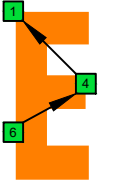

**BAF#GED octaves** (Meshuggah's 8-string guitar tuning : F B $\flat$  E $\flat$  A $\flat$  D $\flat$  G $\flat$  B $\flat$  E $\flat$ ) **C major arpeggio** - ENTIRE FINGERBOARD NOTE NAMES

**BAF#GED octaves** (Meshuggah's 8-string guitar tuning : F B $\flat$  E $\flat$  A $\flat$  D $\flat$  G $\flat$  B $\flat$  E $\flat$ ) **C major arpeggio** - ENTIRE FINGERBOARD INTERVALS

**C**  
**major arpeggio**  
**BAF#GED**  
**octaves**  
**box shapes**  
*Meshuggah's*  
**8-string guitar tuning**  
 F B $\flat$  E $\flat$  A $\flat$  D $\flat$  G $\flat$  B $\flat$  E $\flat$

**7B5B2**  
BOX SHAPES

**8A5A3**  
BOX SHAPES

**8F#6G3G1**  
BOX SHAPES

**6E4E1**  
BOX SHAPES

**7D4D2**  
BOX SHAPES

**7B5B2 at 12**  
BOX SHAPES

NOTE NAMES	NOTE NAMES	NOTE NAMES	NOTE NAMES	NOTE NAMES	NOTE NAMES
FINGERING	FINGERING	FINGERING	FINGERING	FINGERING	FINGERING
INTERVALS	INTERVALS	INTERVALS	INTERVALS	INTERVALS	INTERVALS