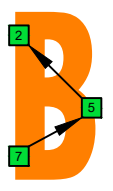

**BAF#GED octaves** (Meshuggah's 8-string guitar tuning : F B $\flat$  E $\flat$  A $\flat$  D $\flat$  G $\flat$  B $\flat$  E $\flat$ ) **C major arpeggio** - ENTIRE FINGERBOARD NOTE NAMES

**BAF#GED octaves** (Meshuggah's 8-string guitar tuning : F B $\flat$  E $\flat$  A $\flat$  D $\flat$  G $\flat$  B $\flat$  E $\flat$ ) **C major arpeggio** - ENTIRE FINGERBOARD INTERVALS

**C**  
**major arpeggio**  
**BAF#GED**  
**octaves**  
**box shapes**  
*Meshuggah's*  
**8-string guitar tuning**  
 F B $\flat$  E $\flat$  A $\flat$  D $\flat$  G $\flat$  B $\flat$  E $\flat$

**7B5B2**  
BOX SHAPES