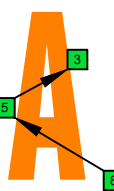

8A5A3
BOX SHAPES