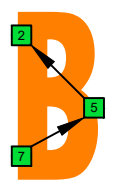

**BAF#GED octaves** (Meshuggah's 8-string guitar tuning : F B $\flat$  E $\flat$  A $\flat$  D $\flat$  G $\flat$  B $\flat$  E $\flat$ ) **C major arpeggio** - ENTIRE FINGERBOARD NOTE NAMES

**BAF#GED octaves** (Meshuggah's 8-string guitar tuning : F B $\flat$  E $\flat$  A $\flat$  D $\flat$  G $\flat$  B $\flat$  E $\flat$ ) **C major arpeggio** - ENTIRE FINGERBOARD INTERVALS

**C**  
**major arpeggio**  
**BAF#GED**  
**octaves**  
**box shapes**  
*Meshuggah's*  
**8-string guitar tuning**  
 F B $\flat$  E $\flat$  A $\flat$  D $\flat$  G $\flat$  B $\flat$  E $\flat$

**7B5B2**  
BOX SHAPES

**8A5A3**  
BOX SHAPES

**8F#6G3G1**  
BOX SHAPES

**6E4E1**  
BOX SHAPES

**7D4D2**  
BOX SHAPES

**7B5B2 at 12**  
BOX SHAPES

NOTE NAMES	NOTE NAMES	NOTE NAMES	NOTE NAMES	NOTE NAMES	NOTE NAMES
FINGERING	FINGERING	FINGERING	FINGERING	FINGERING	FINGERING
INTERVALS	INTERVALS	INTERVALS	INTERVALS	INTERVALS	INTERVALS