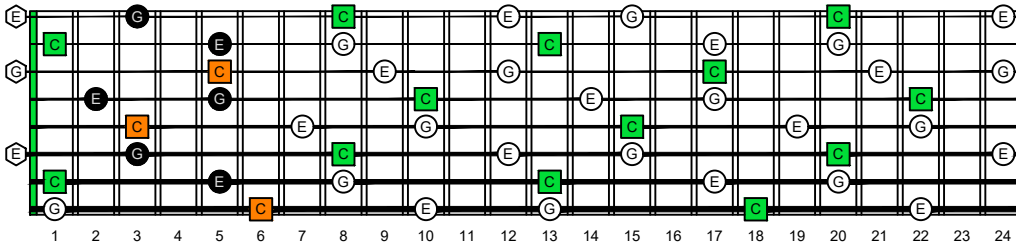

BAF[#]GED octaves (Meshuggah's 8-string guitar tuning : F B^b E^b A^b D^b G^b B^b E^b) C natural - ENTIRE FINGERBOARD OCTAVE SHAPES

BAF[#]GED octaves (Meshuggah's 8-string guitar tuning : F B^b E^b A^b D^b G^b B^b E^b) C major arpeggio - ENTIRE FINGERBOARD NOTE NAMES

BAF[#]GED octaves (Meshuggah's 8-string guitar tuning) C major arpeggio ENTIRE FINGERBOARD NOTE NAMES : 7B5B2 box shape

BAF[#]GED octaves (Meshuggah's 8-string guitar tuning) C major arpeggio ENTIRE FINGERBOARD NOTE NAMES : 8A5A3 box shape

BAF[#]GED octaves (Meshuggah's 8-string guitar tuning) C major arpeggio ENTIRE FINGERBOARD NOTE NAMES : 8F[#]6G3G1 box shape

BAF[#]GED octaves (Meshuggah's 8-string guitar tuning) C major arpeggio ENTIRE FINGERBOARD NOTE NAMES : 6E4E1 box shape

BAF[#]GED octaves (Meshuggah's 8-string guitar tuning) C major arpeggio ENTIRE FINGERBOARD NOTE NAMES : 7D4D2 box shape

BAF[#]GED octaves (Meshuggah's 8-string guitar tuning) C major arpeggio ENTIRE FINGERBOARD NOTE NAMES : 7B5B2 box shape at 12