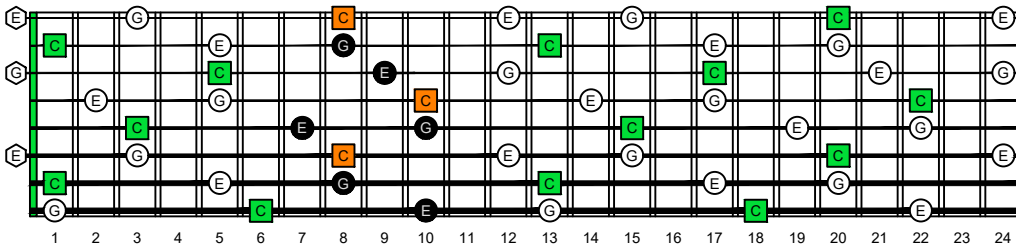

BAF[#]GED octaves (Meshuggah's 8-string guitar tuning : F B^b E^b A^b D^b G^b B^b E^b) C natural - ENTIRE FINGERBOARD OCTAVE SHAPES

BAF[#]GED octaves (Meshuggah's 8-string guitar tuning : F B^b E^b A^b D^b G^b B^b E^b) C major arpeggio - ENTIRE FINGERBOARD NOTE NAMES

BAF[#]GED octaves (Meshuggah's 8-string guitar tuning) C major arpeggio ENTIRE FINGERBOARD NOTE NAMES : 7B5B2 box shape

BAF[#]GED octaves (Meshuggah's 8-string guitar tuning) C major arpeggio ENTIRE FINGERBOARD NOTE NAMES : 8A5A3 box shape

BAF[#]GED octaves (Meshuggah's 8-string guitar tuning) C major arpeggio ENTIRE FINGERBOARD NOTE NAMES : 8F[#]6G3G1 box shape

BAF[#]GED octaves (Meshuggah's 8-string guitar tuning) C major arpeggio ENTIRE FINGERBOARD NOTE NAMES : 6E4E1 box shape

BAF[#]GED octaves (Meshuggah's 8-string guitar tuning) C major arpeggio ENTIRE FINGERBOARD NOTE NAMES : 7D4D2 box shape

BAF[#]GED octaves (Meshuggah's 8-string guitar tuning) C major arpeggio ENTIRE FINGERBOARD NOTE NAMES : 7B5B2 box shape at 12