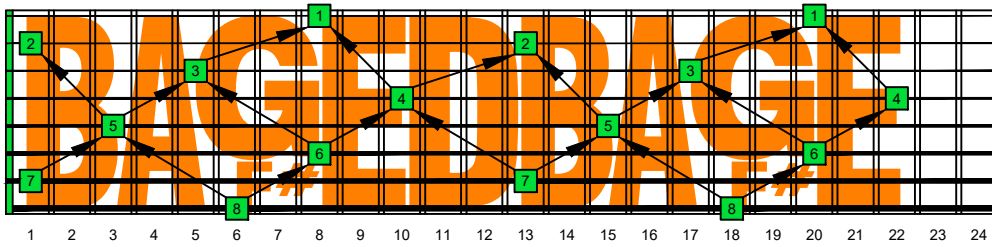

BAF[#]GED octaves (Meshuggah's 8-string guitar tuning : F B^b E^b A^b D^b G^b B^b E^b) C natural - ENTIRE FINGERBOARD OCTAVE SHAPES

BAF[#]GED octaves (Meshuggah's 8-string guitar tuning : F B^b E^b A^b D^b G^b B^b E^b) C major arpeggio - ENTIRE FINGERBOARD NOTE NAMES

BAF[#]GED octaves (Meshuggah's 8-string guitar tuning) C major arpeggio ENTIRE FINGERBOARD NOTE NAMES : 7B5B2 box shape

BAF[#]GED octaves (Meshuggah's 8-string guitar tuning) C major arpeggio ENTIRE FINGERBOARD NOTE NAMES : 8A5A3 box shape

BAF[#]GED octaves (Meshuggah's 8-string guitar tuning) C major arpeggio ENTIRE FINGERBOARD NOTE NAMES : 8F[#]6G3G1 box shape

BAF[#]GED octaves (Meshuggah's 8-string guitar tuning) C major arpeggio ENTIRE FINGERBOARD NOTE NAMES : 6E4E1 box shape