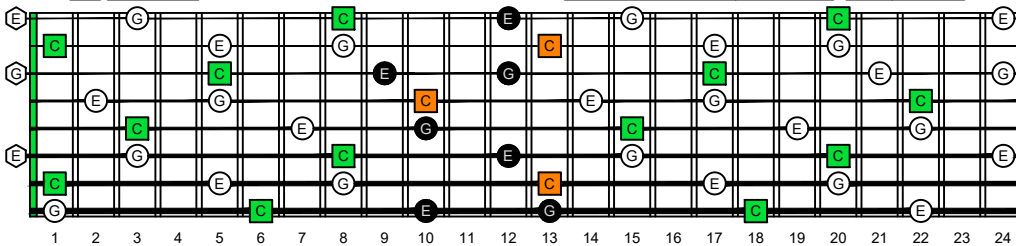

BAF[#]GED octaves (Meshuggah's 8-string guitar tuning : F B^b E^b A^b D^b G^b B^b E^b) C natural - ENTIRE FINGERBOARD OCTAVE SHAPES

BAF[#]GED octaves (Meshuggah's 8-string guitar tuning : F B^b E^b A^b D^b G^b B^b E^b) C major arpeggio - ENTIRE FINGERBOARD NOTE NAMES

BAF[#]GED octaves (Meshuggah's 8-string guitar tuning) C major arpeggio ENTIRE FINGERBOARD NOTE NAMES : 7B5B2 box shape

BAF[#]GED octaves (Meshuggah's 8-string guitar tuning) C major arpeggio ENTIRE FINGERBOARD NOTE NAMES : 8A5A3 box shape

BAF[#]GED octaves (Meshuggah's 8-string guitar tuning) C major arpeggio ENTIRE FINGERBOARD NOTE NAMES : 8F[#]6G3G1 box shape

BAF[#]GED octaves (Meshuggah's 8-string guitar tuning) C major arpeggio ENTIRE FINGERBOARD NOTE NAMES : 6E4E1 box shape

BAF[#]GED octaves (Meshuggah's 8-string guitar tuning) C major arpeggio ENTIRE FINGERBOARD NOTE NAMES : 7D4D2 box shape

BAF[#]GED octaves (Meshuggah's 8-string guitar tuning) C major arpeggio ENTIRE FINGERBOARD NOTE NAMES : 7B5B2 box shape at 12