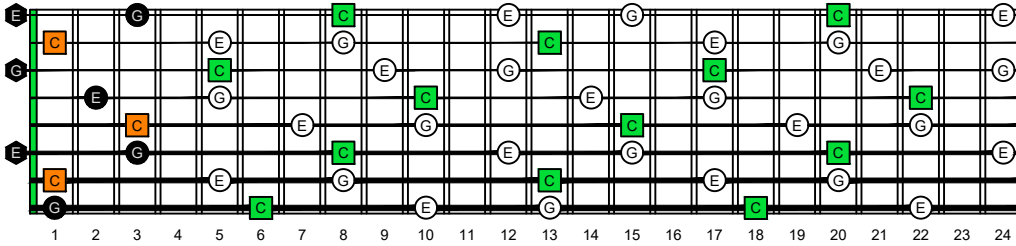

BAF[#]GED octaves (Meshuggah's 8-string guitar tuning : F B^b E^b A^b D^b G^b B^b E^b) C natural - ENTIRE FINGERBOARD OCTAVE SHAPES

BAF[#]GED octaves (Meshuggah's 8-string guitar tuning : F B^b E^b A^b D^b G^b B^b E^b) C major arpeggio - ENTIRE FINGERBOARD NOTE NAMES

BAF[#]GED octaves (Meshuggah's 8-string guitar tuning) C major arpeggio ENTIRE FINGERBOARD NOTE NAMES : 7B5B2 box shape

BAF[#]GED octaves (Meshuggah's 8-string guitar tuning) C major arpeggio ENTIRE FINGERBOARD NOTE NAMES : 8A5A3 box shape

BAF[#]GED octaves (Meshuggah's 8-string guitar tuning) C major arpeggio ENTIRE FINGERBOARD NOTE NAMES : 8F[#]6G3G1 box shape

BAF[#]GED octaves (Meshuggah's 8-string guitar tuning) C major arpeggio ENTIRE FINGERBOARD NOTE NAMES : 6E4E1 box shape

BAF[#]GED octaves (Meshuggah's 8-string guitar tuning) C major arpeggio ENTIRE FINGERBOARD NOTE NAMES : 7D4D2 box shape

BAF[#]GED octaves (Meshuggah's 8-string guitar tuning) C major arpeggio ENTIRE FINGERBOARD NOTE NAMES : 7B5B2 box shape at 12