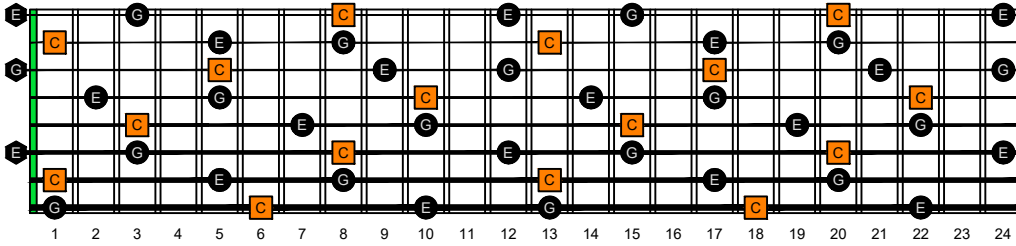

BAF[#]GED octaves (Meshuggah's 8-string guitar tuning : F B^b E^b A^b D^b G^b B^b E^b) C natural - ENTIRE FINGERBOARD OCTAVE SHAPES

BAF[#]GED octaves (Meshuggah's 8-string guitar tuning : F B^b E^b A^b D^b G^b B^b E^b) C major arpeggio - ENTIRE FINGERBOARD NOTE NAMES

BAF[#]GED octaves (Meshuggah's 8-string guitar tuning) C major arpeggio ENTIRE FINGERBOARD NOTE NAMES : 7B5B2 box shape

BAF[#]GED octaves (Meshuggah's 8-string guitar tuning) C major arpeggio ENTIRE FINGERBOARD NOTE NAMES : 8A5A3 box shape

BAF[#]GED octaves (Meshuggah's 8-string guitar tuning) C major arpeggio ENTIRE FINGERBOARD NOTE NAMES : 8F[#]6G3G1 box shape

BAF[#]GED octaves (Meshuggah's 8-string guitar tuning) C major arpeggio ENTIRE FINGERBOARD NOTE NAMES : 6E4E1 box shape

BAF[#]GED octaves (Meshuggah's 8-string guitar tuning) C major arpeggio ENTIRE FINGERBOARD NOTE NAMES : 7D4D2 box shape

BAF[#]GED octaves (Meshuggah's 8-string guitar tuning) C major arpeggio ENTIRE FINGERBOARD NOTE NAMES : 7B5B2 box shape at 12