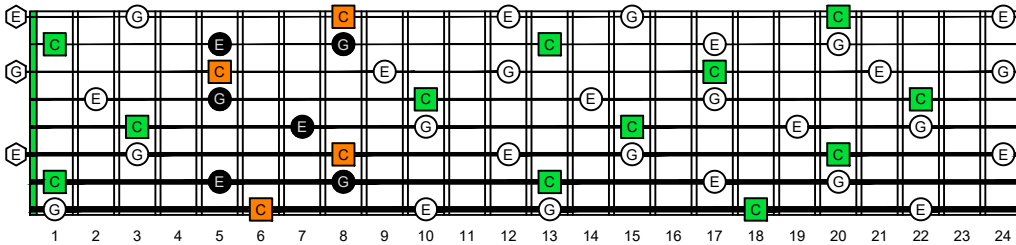

BAF[#]GED octaves (Meshuggah's 8-string guitar tuning : F B^b E^b A^b D^b G^b B^b E^b) C natural - ENTIRE FINGERBOARD OCTAVE SHAPES

BAF[#]GED octaves (Meshuggah's 8-string guitar tuning : F B^b E^b A^b D^b G^b B^b E^b) C major arpeggio - ENTIRE FINGERBOARD NOTE NAMES

BAF[#]GED octaves (Meshuggah's 8-string guitar tuning) C major arpeggio ENTIRE FINGERBOARD NOTE NAMES : 7B5B2 box shape

BAF[#]GED octaves (Meshuggah's 8-string guitar tuning) C major arpeggio ENTIRE FINGERBOARD NOTE NAMES : 8A5A3 box shape

BAF[#]GED octaves (Meshuggah's 8-string guitar tuning) C major arpeggio ENTIRE FINGERBOARD NOTE NAMES : 8F[#]6G3G1 box shape

BAF[#]GED octaves (Meshuggah's 8-string guitar tuning) C major arpeggio ENTIRE FINGERBOARD NOTE NAMES : 6E4E1 box shape

BAF[#]GED octaves (Meshuggah's 8-string guitar tuning) C major arpeggio ENTIRE FINGERBOARD NOTE NAMES : 7D4D2 box shape

BAF[#]GED octaves (Meshuggah's 8-string guitar tuning) C major arpeggio ENTIRE FINGERBOARD NOTE NAMES : 7B5B2 box shape at 12