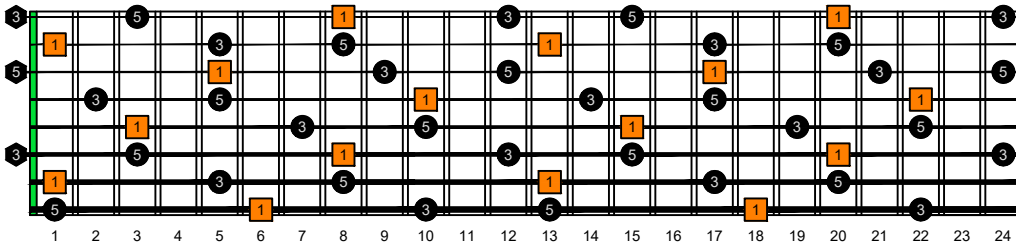

BAF#GED octaves (Meshuggah's 8-string guitar tuning : F Bb Eb Ab Db Gb Bb Eb) C natural - ENTIRE FINGERBOARD OCTAVE SHAPES

BAF#GED octaves (Meshuggah's 8-string guitar tuning : F Bb Eb Ab Db Gb Bb Eb) C major arpeggio - ENTIRE FINGERBOARD INTERVALS

BAF#GED octaves (Meshuggah's 8-string guitar tuning) C major arpeggio ENTIRE FINGERBOARD INTERVALS : 7B5B2 box shape

BAF#GED octaves (Meshuggah's 8-string guitar tuning) C major arpeggio ENTIRE FINGERBOARD INTERVALS : 8A5A3 box shape

BAF#GED octaves (Meshuggah's 8-string guitar tuning) C major arpeggio ENTIRE FINGERBOARD INTERVALS : 8F#6G3G1 box shape

BAF#GED octaves (Meshuggah's 8-string guitar tuning) C major arpeggio ENTIRE FINGERBOARD INTERVALS : 6E4E1 box shape

BAF#GED octaves (Meshuggah's 8-string guitar tuning) C major arpeggio ENTIRE FINGERBOARD INTERVALS : 7D4D2 box shape

BAF#GED octaves (Meshuggah's 8-string guitar tuning) C major arpeggio ENTIRE FINGERBOARD INTERVALS : 7B5B2 box shape at 12