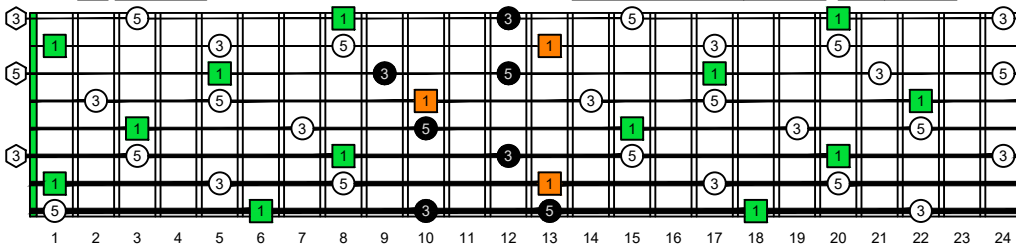

BAF#GED octaves (Meshuggah's 8-string guitar tuning : F Bb Eb Ab Db Gb Bb Eb) C natural - ENTIRE FINGERBOARD OCTAVE SHAPES

BAF#GED octaves (Meshuggah's 8-string guitar tuning : F Bb Eb Ab Db Gb Bb Eb) C major arpeggio - ENTIRE FINGERBOARD INTERVALS

BAF#GED octaves (Meshuggah's 8-string guitar tuning) C major arpeggio ENTIRE FINGERBOARD INTERVALS : 7B5B2 box shape

BAF#GED octaves (Meshuggah's 8-string guitar tuning) C major arpeggio ENTIRE FINGERBOARD INTERVALS : 8A5A3 box shape

BAF#GED octaves (Meshuggah's 8-string guitar tuning) C major arpeggio ENTIRE FINGERBOARD INTERVALS : 8F#6G3G1 box shape

BAF#GED octaves (Meshuggah's 8-string guitar tuning) C major arpeggio ENTIRE FINGERBOARD INTERVALS : 6E4E1 box shape

BAF#GED octaves (Meshuggah's 8-string guitar tuning) C major arpeggio ENTIRE FINGERBOARD INTERVALS : 7D4D2 box shape

BAF#GED octaves (Meshuggah's 8-string guitar tuning) C major arpeggio ENTIRE FINGERBOARD INTERVALS : 7B5B2 box shape at 12