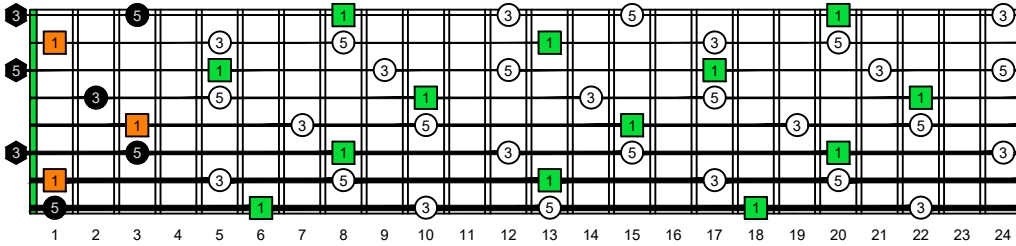

BAF#GED octaves (Meshuggah's 8-string guitar tuning : F Bb Eb Ab Db Gb Bb Eb) C natural - ENTIRE FINGERBOARD OCTAVE SHAPES

BAF#GED octaves (Meshuggah's 8-string guitar tuning : F Bb Eb Ab Db Gb Bb Eb) C major arpeggio - ENTIRE FINGERBOARD INTERVALS

BAF#GED octaves (Meshuggah's 8-string guitar tuning) C major arpeggio ENTIRE FINGERBOARD INTERVALS : 7B5B2 box shape

BAF#GED octaves (Meshuggah's 8-string guitar tuning) C major arpeggio ENTIRE FINGERBOARD INTERVALS : 8A5A3 box shape

BAF#GED octaves (Meshuggah's 8-string guitar tuning) C major arpeggio ENTIRE FINGERBOARD INTERVALS : 8F#6G3G1 box shape

BAF#GED octaves (Meshuggah's 8-string guitar tuning) C major arpeggio ENTIRE FINGERBOARD INTERVALS : 6E4E1 box shape

BAF#GED octaves (Meshuggah's 8-string guitar tuning) C major arpeggio ENTIRE FINGERBOARD INTERVALS : 7D4D2 box shape

BAF#GED octaves (Meshuggah's 8-string guitar tuning) C major arpeggio ENTIRE FINGERBOARD INTERVALS : 7B5B2 box shape at 12