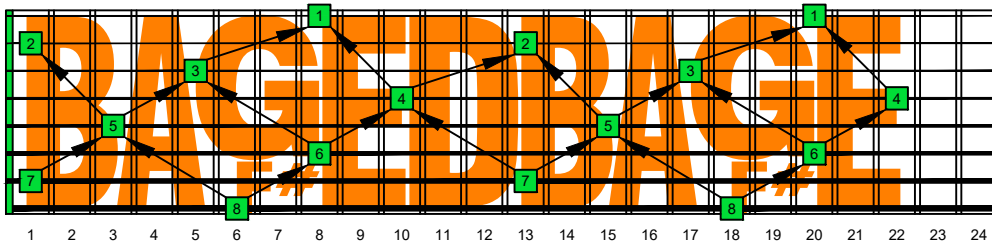

BAF#GED octaves (Meshuggah's 8-string guitar tuning : F Bb Eb Ab Db Gb Bb Eb) C natural - ENTIRE FINGERBOARD OCTAVE SHAPES

BAF#GED octaves (Meshuggah's 8-string guitar tuning : F Bb Eb Ab Db Gb Bb Eb) C major arpeggio - ENTIRE FINGERBOARD INTERVALS

BAF#GED octaves (Meshuggah's 8-string guitar tuning) C major arpeggio ENTIRE FINGERBOARD INTERVALS : 7B5B2 box shape

BAF#GED octaves (Meshuggah's 8-string guitar tuning) C major arpeggio ENTIRE FINGERBOARD INTERVALS : 8A5A3 box shape

BAF#GED octaves (Meshuggah's 8-string guitar tuning) C major arpeggio ENTIRE FINGERBOARD INTERVALS : 8F#6G3G1 box shape

BAF#GED octaves (Meshuggah's 8-string guitar tuning) C major arpeggio ENTIRE FINGERBOARD INTERVALS : 6E4E1 box shape

BAF#GED octaves (Meshuggah's 8-string guitar tuning) C major arpeggio ENTIRE FINGERBOARD INTERVALS : 7D4D2 box shape

BAF#GED octaves (Meshuggah's 8-string guitar tuning) C major arpeggio ENTIRE FINGERBOARD INTERVALS : 7B5B2 box shape at 12