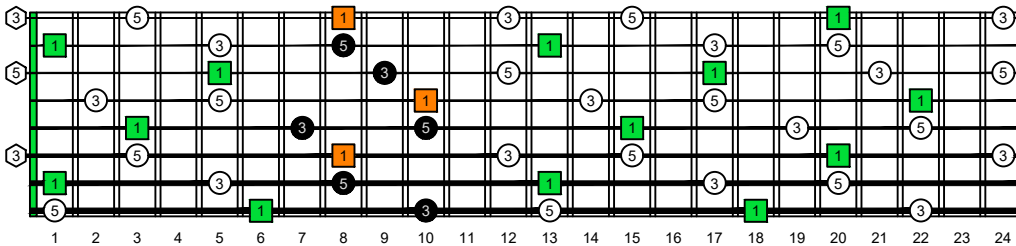

BAF#GED octaves (Meshuggah's 8-string guitar tuning : F Bb Eb Ab Db Gb Bb Eb) C natural - ENTIRE FINGERBOARD OCTAVE SHAPES

BAF#GED octaves (Meshuggah's 8-string guitar tuning : F Bb Eb Ab Db Gb Bb Eb) C major arpeggio - ENTIRE FINGERBOARD INTERVALS

BAF#GED octaves (Meshuggah's 8-string guitar tuning) C major arpeggio ENTIRE FINGERBOARD INTERVALS : 7B5B2 box shape

BAF#GED octaves (Meshuggah's 8-string guitar tuning) C major arpeggio ENTIRE FINGERBOARD INTERVALS : 8A5A3 box shape

BAF#GED octaves (Meshuggah's 8-string guitar tuning) C major arpeggio ENTIRE FINGERBOARD INTERVALS : 8F#6G3G1 box shape

BAF#GED octaves (Meshuggah's 8-string guitar tuning) C major arpeggio ENTIRE FINGERBOARD INTERVALS : 6E4E1 box shape

BAF#GED octaves (Meshuggah's 8-string guitar tuning) C major arpeggio ENTIRE FINGERBOARD INTERVALS : 7D4D2 box shape

BAF#GED octaves (Meshuggah's 8-string guitar tuning) C major arpeggio ENTIRE FINGERBOARD INTERVALS : 7B5B2 box shape at 12