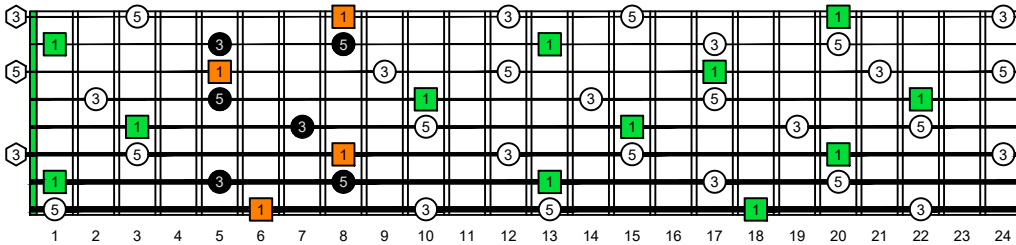

BAF#GED octaves (Meshuggah's 8-string guitar tuning : F Bb Eb Ab Db Gb Bb Eb) C natural - ENTIRE FINGERBOARD OCTAVE SHAPES

BAF#GED octaves (Meshuggah's 8-string guitar tuning : F Bb Eb Ab Db Gb Bb Eb) C major arpeggio - ENTIRE FINGERBOARD INTERVALS

BAF#GED octaves (Meshuggah's 8-string guitar tuning) C major arpeggio ENTIRE FINGERBOARD INTERVALS : 7B5B2 box shape

BAF#GED octaves (Meshuggah's 8-string guitar tuning) C major arpeggio ENTIRE FINGERBOARD INTERVALS : 8A5A3 box shape

BAF#GED octaves (Meshuggah's 8-string guitar tuning) C major arpeggio ENTIRE FINGERBOARD INTERVALS : 8F#6G3G1 box shape

BAF#GED octaves (Meshuggah's 8-string guitar tuning) C major arpeggio ENTIRE FINGERBOARD INTERVALS : 6E4E1 box shape

BAF#GED octaves (Meshuggah's 8-string guitar tuning) C major arpeggio ENTIRE FINGERBOARD INTERVALS : 7D4D2 box shape

BAF#GED octaves (Meshuggah's 8-string guitar tuning) C major arpeggio ENTIRE FINGERBOARD INTERVALS : 7B5B2 box shape at 12