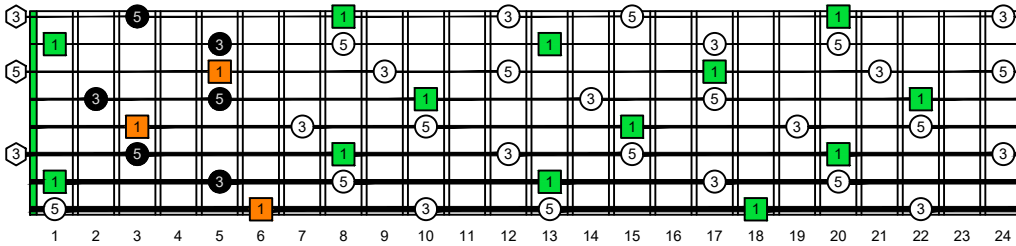

BAF#GED octaves (Meshuggah's 8-string guitar tuning : F Bb Eb Ab Db Gb Bb Eb) C natural - ENTIRE FINGERBOARD OCTAVE SHAPES

BAF#GED octaves (Meshuggah's 8-string guitar tuning : F Bb Eb Ab Db Gb Bb Eb) C major arpeggio - ENTIRE FINGERBOARD INTERVALS

BAF#GED octaves (Meshuggah's 8-string guitar tuning) C major arpeggio ENTIRE FINGERBOARD INTERVALS : 7B5B2 box shape

BAF#GED octaves (Meshuggah's 8-string guitar tuning) C major arpeggio ENTIRE FINGERBOARD INTERVALS : 8A5A3 box shape

BAF#GED octaves (Meshuggah's 8-string guitar tuning) C major arpeggio ENTIRE FINGERBOARD INTERVALS : 8F#6G3G1 box shape

BAF#GED octaves (Meshuggah's 8-string guitar tuning) C major arpeggio ENTIRE FINGERBOARD INTERVALS : 6E4E1 box shape

BAF#GED octaves (Meshuggah's 8-string guitar tuning) C major arpeggio ENTIRE FINGERBOARD INTERVALS : 7D4D2 box shape

BAF#GED octaves (Meshuggah's 8-string guitar tuning) C major arpeggio ENTIRE FINGERBOARD INTERVALS : 7B5B2 box shape at 12