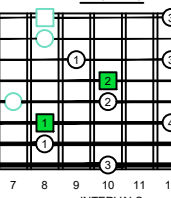

INTERVALS

INTERVALS

INTERVALS