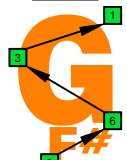

BAF#GED octaves (Meshuggah's 8-string guitar tuning : F B^b E^b A^b D^b G^b B^b E^b) C major arpeggio - ENTIRE FINGERBOARD NOTE NAMES

BAF#GED octaves (Meshuggah's 8-string guitar tuning : F B^b E^b A^b D^b G^b B^b E^b) C major arpeggio - ENTIRE FINGERBOARD INTERVALS

C
major arpeggio
BAGED
octaves
box shapes
(3nps)

Meshuggah's
8-string guitar tuning
F B^b E^b A^b D^b G^b B^b E^b

C major arpeggio
SEMITONOMETER

7B5A3
BOX SHAPE

(3nps)

8A5A3G1
BOX SHAPE

(3nps)

8F#6G3G1
BOX SHAPE

(3nps)

8F#6E4E1
BOX SHAPE

(3nps)

6E4D2
BOX SHAPE

(3nps)

7D4D2
BOX SHAPE

(3nps)

7B5B2
BOX SHAPE