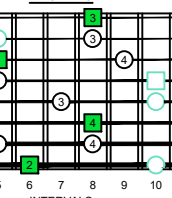

INTERVALS

INTERVALS

INTERVALS