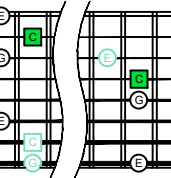

FINGERING

FINGERING

FINGERING