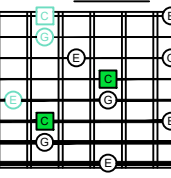

FINGERING

FINGERING

FINGERING