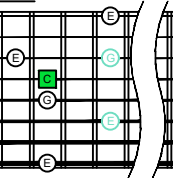

FINGERING

FINGERING

FINGERING