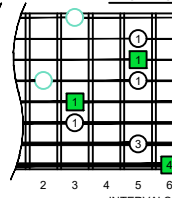

INTERVALS

INTERVALS

INTERVALS