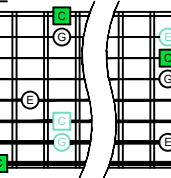

FINGERING

FINGERING

FINGERING