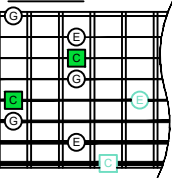

FINGERING

FINGERING

FINGERING