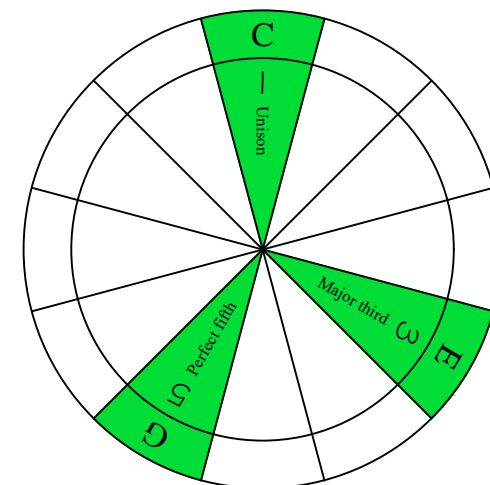

BAF#GED octaves (Meshuggah's 8-string guitar tuning : F B^b E^b A^b D^b G^b B^b E^b) C major arpeggio - ENTIRE FINGERBOARD NOTE NAMES

BAF#GED octaves (Meshuggah's 8-string guitar tuning : F B^b E^b A^b D^b G^b B^b E^b) C major arpeggio - ENTIRE FINGERBOARD INTERVALS

C
major arpeggio
BAGED
octaves
box shapes
(3nps)

Meshuggah's
8-string guitar tuning
F B^b E^b A^b D^b G^b B^b E^b

C major arpeggio
SEMITONOMETER

7B5A3
BOX SHAPE

(3nps)

8A5A3G1
BOX SHAPE

(3nps)

8F#6G3G1
BOX SHAPE