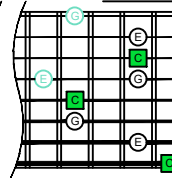

FINGERING

FINGERING

FINGERING