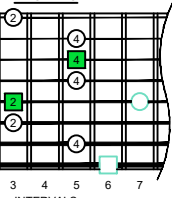

INTERVALS

INTERVALS

INTERVALS