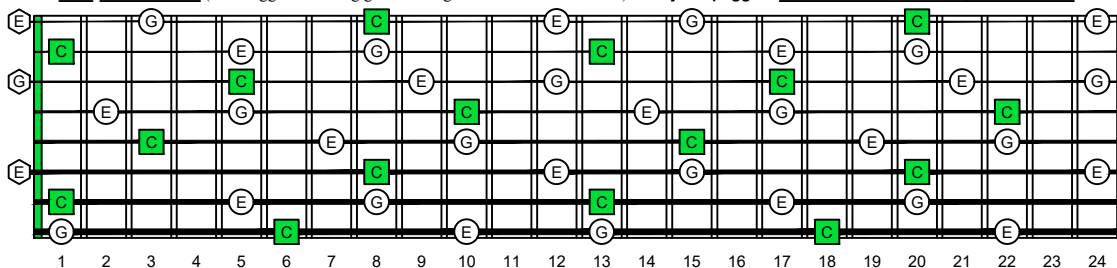

BAF#GED octaves (Meshuggah's 8-string guitar tuning : F B^b E^b A^b D^b G^b B^b E^b) C major arpeggio - ENTIRE FINGERBOARD NOTE NAMES

BAF#GED octaves (Meshuggah's 8-string guitar tuning : F B^b E^b A^b D^b G^b B^b E^b) C major arpeggio - ENTIRE FINGERBOARD INTERVALS

C
major arpeggio
BAGED
octaves
box shapes
(3nps)

Meshuggah's
8-string guitar tuning
F B^b E^b A^b D^b G^b B^b E^b

C major arpeggio
SEMITONOMETER

7B5A3
BOX SHAPE

(3nps)

8A5A3G1
BOX SHAPE

(3nps)

8F#6G3G1
BOX SHAPE