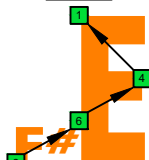

C
major arpeggio
BAGED
octaves
box shapes
(3nps)

Meshuggah's
8-string guitar tuning
F B^b E^b A^b D^b G^b B^b E^b

C major arpeggio
SEMITONOMETER

7B5A3
BOX SHAPE

(3nps)

8A5A3G1
BOX SHAPE

(3nps)

8F#6G3G1
BOX SHAPE

(3nps)

8F#6E4E1
BOX SHAPE

(3nps)

6E4D2
BOX SHAPE

(3nps)

7D4D2
BOX SHAPE

(3nps)

7B5B2
BOX SHAPE