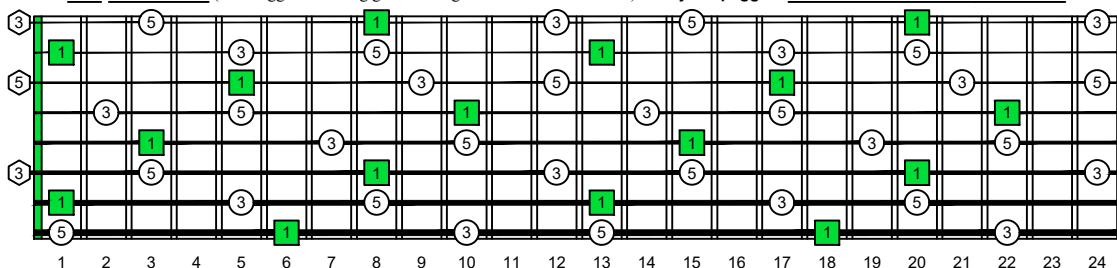

BAF#GED octaves (Meshuggah's 8-string guitar tuning : F B^b E^b A^b D^b G^b B^b E^b) C major arpeggio - ENTIRE FINGERBOARD NOTE NAMES

BAF#GED octaves (Meshuggah's 8-string guitar tuning : F B^b E^b A^b D^b G^b B^b E^b) C major arpeggio - ENTIRE FINGERBOARD INTERVALS

C
major arpeggio
BAGED
octaves
box shapes
(3nps)

Meshuggah's
8-string guitar tuning
F B^b E^b A^b D^b G^b B^b E^b

C major arpeggio
SEMITONOMETER

7B5A3
BOX SHAPE

(3nps)

8A5A3G1
BOX SHAPE

(3nps)

8F#6G3G1
BOX SHAPE