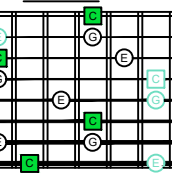

FINGERING

FINGERING

FINGERING