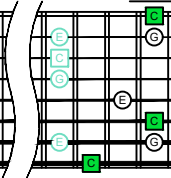

FINGERING

FINGERING

FINGERING