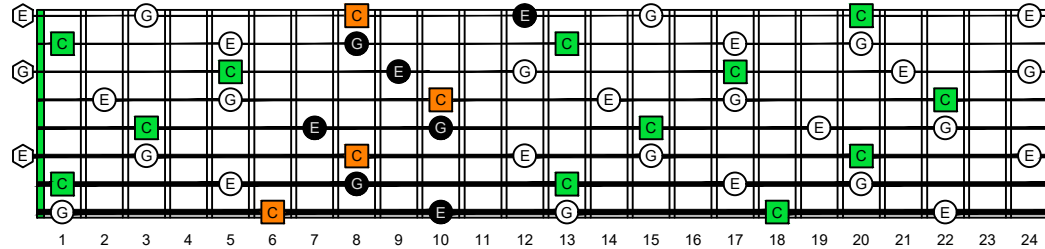

BAF#GED octaves (Meshuggah's 8-string guitar tuning : F^b B^b E^b A^b D^b G^b B^b E^b) **C natural** - ENTIRE FINGERBOARD OCTAVE SHAPES

BAF#GED octaves (Meshuggah's 8-string guitar tuning : F^b B^b E^b A^b D^b G^b B^b E^b) **C major arpeggio** - ENTIRE FINGERBOARD NOTE NAMES

BAF#GED octaves (Meshuggah's 8-string guitar tuning) **C major arpeggio** ENTIRE FINGERBOARD NOTE NAMES : **7B5A3** box shape (3nps)

BAF#GED octaves (Meshuggah's 8-string guitar tuning) **C major arpeggio** ENTIRE FINGERBOARD NOTE NAMES : **8A5A3G1** box shape (3nps)

BAF#GED octaves (Meshuggah's 8-string guitar tuning) **C major arpeggio** ENTIRE FINGERBOARD NOTE NAMES : **8F#6G3G1** box shape (3nps)

BAF#GED octaves (Meshuggah's 8-string guitar tuning) **C major arpeggio** ENTIRE FINGERBOARD NOTE NAMES : **8F#6E4E1** box shape (3nps)

BAF#GED octaves (Meshuggah's 8-string guitar tuning) **C major arpeggio** ENTIRE FINGERBOARD NOTE NAMES : **6E4D2** box shape (3nps)

BAF#GED octaves (Meshuggah's 8-string guitar tuning) **C major arpeggio** ENTIRE FINGERBOARD NOTE NAMES : **7D4D2** box shape (3nps)