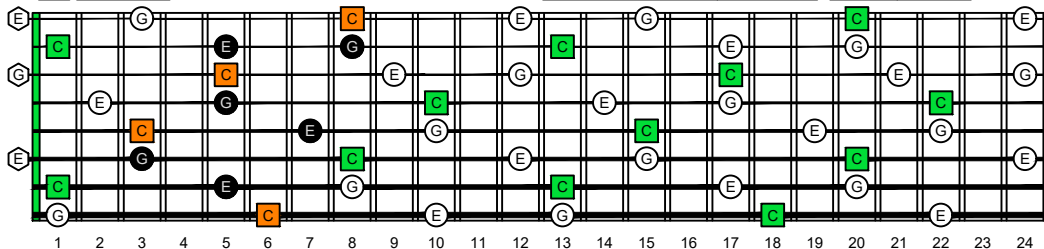

BAF#GED octaves (Meshuggah's 8-string guitar tuning : F^b B^b E^b A^b D^b G^b B^b E^b) **C natural** - ENTIRE FINGERBOARD OCTAVE SHAPES

BAF#GED octaves (Meshuggah's 8-string guitar tuning : F^b B^b E^b A^b D^b G^b B^b E^b) **C major arpeggio** - ENTIRE FINGERBOARD NOTE NAMES

BAF#GED octaves (Meshuggah's 8-string guitar tuning) **C major arpeggio** ENTIRE FINGERBOARD NOTE NAMES : **7B5A3** box shape (3nps)

BAF#GED octaves (Meshuggah's 8-string guitar tuning) **C major arpeggio** ENTIRE FINGERBOARD NOTE NAMES : **8A5A3G1** box shape (3nps)

BAF#GED octaves (Meshuggah's 8-string guitar tuning) **C major arpeggio** ENTIRE FINGERBOARD NOTE NAMES : **8F#6G3G1** box shape (3nps)

BAF#GED octaves (Meshuggah's 8-string guitar tuning) **C major arpeggio** ENTIRE FINGERBOARD NOTE NAMES : **8F#6E4E1** box shape (3nps)

BAF#GED octaves (Meshuggah's 8-string guitar tuning) **C major arpeggio** ENTIRE FINGERBOARD NOTE NAMES : **7B5B2** box shape (3nps)

BAF#GED octaves (Meshuggah's 8-string guitar tuning) **C major arpeggio** ENTIRE FINGERBOARD NOTE NAMES : **7B5A3** box shape at 12 (3nps)