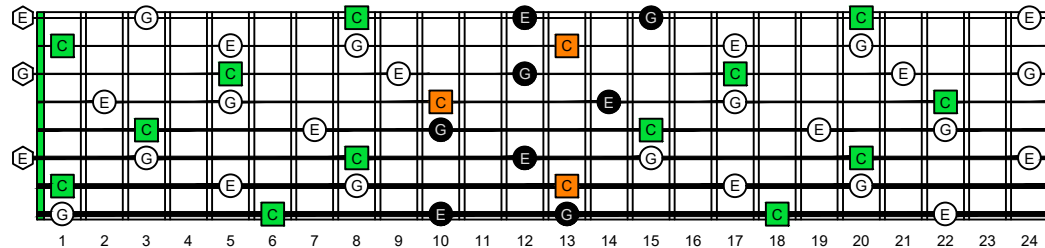

BAF#GED octaves (Meshuggah's 8-string guitar tuning : F^b B^b E^b A^b D^b G^b B^b E^b) **C natural** - ENTIRE FINGERBOARD OCTAVE SHAPES

BAF#GED octaves (Meshuggah's 8-string guitar tuning : F^b B^b E^b A^b D^b G^b B^b E^b) **C major arpeggio** - ENTIRE FINGERBOARD NOTE NAMES

BAF#GED octaves (Meshuggah's 8-string guitar tuning) **C major arpeggio** ENTIRE FINGERBOARD NOTE NAMES : **7B5A3** box shape (3nps)

BAF#GED octaves (Meshuggah's 8-string guitar tuning) **C major arpeggio** ENTIRE FINGERBOARD NOTE NAMES : **8A5A3G1** box shape (3nps)

BAF#GED octaves (Meshuggah's 8-string guitar tuning) **C major arpeggio** ENTIRE FINGERBOARD NOTE NAMES : **8F#6G3G1** box shape (3nps)

BAF#GED octaves (Meshuggah's 8-string guitar tuning) **C major arpeggio** ENTIRE FINGERBOARD NOTE NAMES : **8F#6E4E1** box shape (3nps)

BAF#GED octaves (Meshuggah's 8-string guitar tuning) **C major arpeggio** ENTIRE FINGERBOARD NOTE NAMES : **6E4D2** box shape (3nps)

BAF#GED octaves (Meshuggah's 8-string guitar tuning) **C major arpeggio** ENTIRE FINGERBOARD NOTE NAMES : **7D4D2** box shape (3nps)