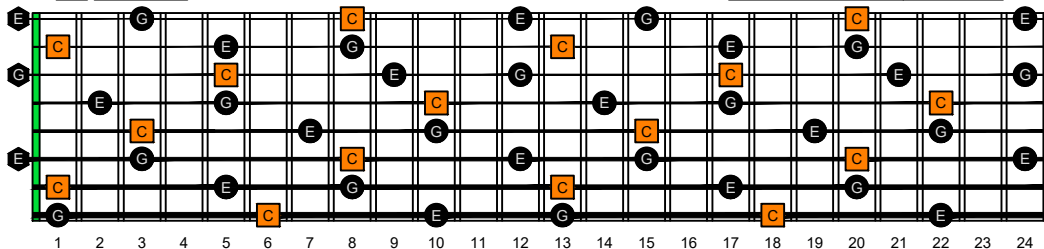

BAF#GED octaves (Meshuggah's 8-string guitar tuning : F^b B^b E^b A^b D^b G^b B^b E^b) **C natural** - ENTIRE FINGERBOARD OCTAVE SHAPES

BAF#GED octaves (Meshuggah's 8-string guitar tuning : F^b B^b E^b A^b D^b G^b B^b E^b) **C major arpeggio** - ENTIRE FINGERBOARD NOTE NAMES

BAF#GED octaves (Meshuggah's 8-string guitar tuning) **C major arpeggio** ENTIRE FINGERBOARD NOTE NAMES : **7B5A3** box shape (3nps)

BAF#GED octaves (Meshuggah's 8-string guitar tuning) **C major arpeggio** ENTIRE FINGERBOARD NOTE NAMES : **8A5A3G1** box shape (3nps)

BAF#GED octaves (Meshuggah's 8-string guitar tuning) **C major arpeggio** ENTIRE FINGERBOARD NOTE NAMES : **8F#6G3G1** box shape (3nps)

BAF#GED octaves (Meshuggah's 8-string guitar tuning) **C major arpeggio** ENTIRE FINGERBOARD NOTE NAMES : **8F#6E4E1** box shape (3nps)

BAF#GED octaves (Meshuggah's 8-string guitar tuning) **C major arpeggio** ENTIRE FINGERBOARD NOTE NAMES : **7B5B2** box shape (3nps)

BAF#GED octaves (Meshuggah's 8-string guitar tuning) **C major arpeggio** ENTIRE FINGERBOARD NOTE NAMES : **7B5A3** box shape at 12 (3nps)