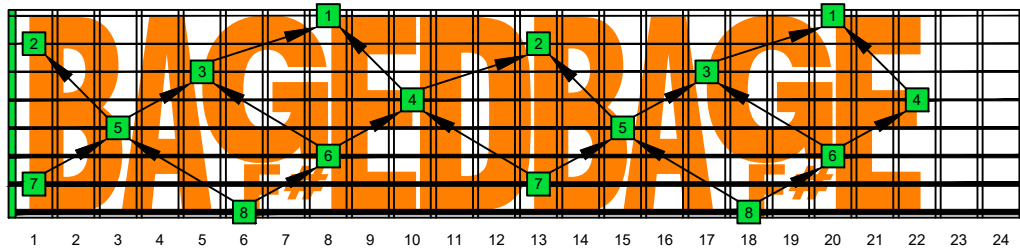

BAF#GED octaves (Meshuggah's 8-string guitar tuning : F^b B^b E^b A^b D^b G^b B^b E^b) **C natural** - ENTIRE FINGERBOARD OCTAVE SHAPES

BAF#GED octaves (Meshuggah's 8-string guitar tuning : F^b B^b E^b A^b D^b G^b B^b E^b) **C major arpeggio** - ENTIRE FINGERBOARD NOTE NAMES

BAF#GED octaves (Meshuggah's 8-string guitar tuning) **C major arpeggio** ENTIRE FINGERBOARD NOTE NAMES : **7B5A3** box shape (3nps)

BAF#GED octaves (Meshuggah's 8-string guitar tuning) **C major arpeggio** ENTIRE FINGERBOARD NOTE NAMES : **8A5A3G1** box shape (3nps)

BAF#GED octaves (Meshuggah's 8-string guitar tuning) **C major arpeggio** ENTIRE FINGERBOARD NOTE NAMES : **8F#6G3G1** box shape (3nps)

BAF#GED octaves (Meshuggah's 8-string guitar tuning) **C major arpeggio** ENTIRE FINGERBOARD NOTE NAMES : **8F#6E4E1** box shape (3nps)