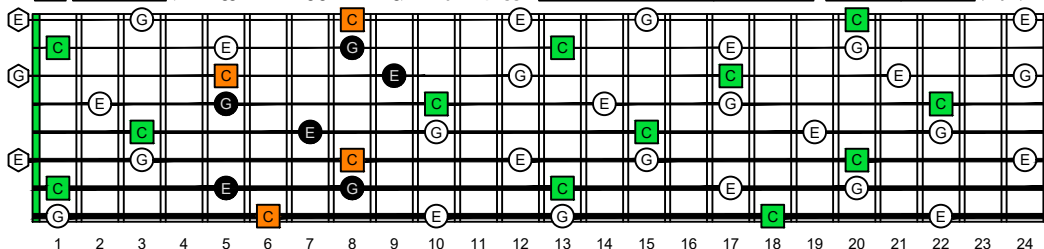

BAF#GED octaves (Meshuggah's 8-string guitar tuning : F^b B^b E^b A^b D^b G^b B^b E^b) **C natural** - ENTIRE FINGERBOARD OCTAVE SHAPES

BAF#GED octaves (Meshuggah's 8-string guitar tuning : F^b B^b E^b A^b D^b G^b B^b E^b) **C major arpeggio** - ENTIRE FINGERBOARD NOTE NAMES

BAF#GED octaves (Meshuggah's 8-string guitar tuning) **C major arpeggio** ENTIRE FINGERBOARD NOTE NAMES : **7B5A3** box shape (3nps)

BAF#GED octaves (Meshuggah's 8-string guitar tuning) **C major arpeggio** ENTIRE FINGERBOARD NOTE NAMES : **8A5A3G1** box shape (3nps)

BAF#GED octaves (Meshuggah's 8-string guitar tuning) **C major arpeggio** ENTIRE FINGERBOARD NOTE NAMES : **8F#6G3G1** box shape (3nps)

BAF#GED octaves (Meshuggah's 8-string guitar tuning) **C major arpeggio** ENTIRE FINGERBOARD NOTE NAMES : **8F#6E4E1** box shape (3nps)

BAF#GED octaves (Meshuggah's 8-string guitar tuning) **C major arpeggio** ENTIRE FINGERBOARD NOTE NAMES : **7B5B2** box shape (3nps)

BAF#GED octaves (Meshuggah's 8-string guitar tuning) **C major arpeggio** ENTIRE FINGERBOARD NOTE NAMES : **7B5A3** box shape at 12 (3nps)