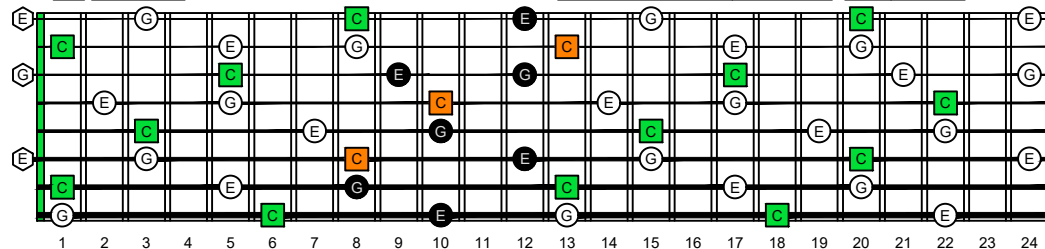

BAF#GED octaves (Meshuggah's 8-string guitar tuning : F^b B^b E^b A^b D^b G^b B^b E^b) **C natural** - ENTIRE FINGERBOARD OCTAVE SHAPES

BAF#GED octaves (Meshuggah's 8-string guitar tuning : F^b B^b E^b A^b D^b G^b B^b E^b) **C major arpeggio** - ENTIRE FINGERBOARD NOTE NAMES

BAF#GED octaves (Meshuggah's 8-string guitar tuning) **C major arpeggio** ENTIRE FINGERBOARD NOTE NAMES : **7B5A3** box shape (3nps)

BAF#GED octaves (Meshuggah's 8-string guitar tuning) **C major arpeggio** ENTIRE FINGERBOARD NOTE NAMES : **8A5A3G1** box shape (3nps)

BAF#GED octaves (Meshuggah's 8-string guitar tuning) **C major arpeggio** ENTIRE FINGERBOARD NOTE NAMES : **8F#6G3G1** box shape (3nps)

BAF#GED octaves (Meshuggah's 8-string guitar tuning) **C major arpeggio** ENTIRE FINGERBOARD NOTE NAMES : **8F#6E4E1** box shape (3nps)

BAF#GED octaves (Meshuggah's 8-string guitar tuning) **C major arpeggio** ENTIRE FINGERBOARD NOTE NAMES : **6E4D2** box shape (3nps)

BAF#GED octaves (Meshuggah's 8-string guitar tuning) **C major arpeggio** ENTIRE FINGERBOARD NOTE NAMES : **7D4D2** box shape (3nps)