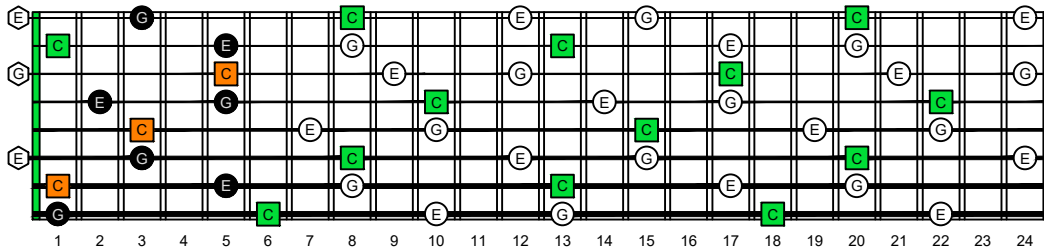

BAF#GED octaves (Meshuggah's 8-string guitar tuning : F^b B^b E^b A^b D^b G^b B^b E^b) **C natural** - ENTIRE FINGERBOARD OCTAVE SHAPES

BAF#GED octaves (Meshuggah's 8-string guitar tuning : F^b B^b E^b A^b D^b G^b B^b E^b) **C major arpeggio** - ENTIRE FINGERBOARD NOTE NAMES

BAF#GED octaves (Meshuggah's 8-string guitar tuning) **C major arpeggio** ENTIRE FINGERBOARD NOTE NAMES : **7B5A3** box shape (3nps)

BAF#GED octaves (Meshuggah's 8-string guitar tuning) **C major arpeggio** ENTIRE FINGERBOARD NOTE NAMES : **8A5A3G1** box shape (3nps)

BAF#GED octaves (Meshuggah's 8-string guitar tuning) **C major arpeggio** ENTIRE FINGERBOARD NOTE NAMES : **8F#6G3G1** box shape (3nps)

BAF#GED octaves (Meshuggah's 8-string guitar tuning) **C major arpeggio** ENTIRE FINGERBOARD NOTE NAMES : **8F#6E4E1** box shape (3nps)

BAF#GED octaves (Meshuggah's 8-string guitar tuning) **C major arpeggio** ENTIRE FINGERBOARD NOTE NAMES : **7B5B2** box shape (3nps)

BAF#GED octaves (Meshuggah's 8-string guitar tuning) **C major arpeggio** ENTIRE FINGERBOARD NOTE NAMES : **7B5A3** box shape at 12 (3nps)