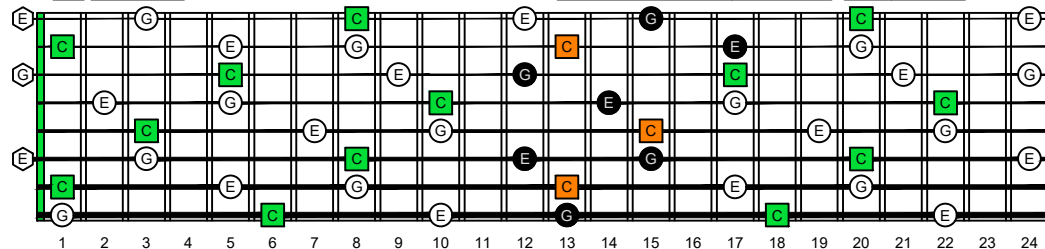

BAF#GED octaves (Meshuggah's 8-string guitar tuning) **C major arpeggio** ENTIRE FINGERBOARD NOTE NAMES : **7B5A3** box shape at 12 (3nps)

BAF#GED octaves (Meshuggah's 8-string guitar tuning) **C major arpeggio** ENTIRE FINGERBOARD NOTE NAMES : **7B5B2** box shape (3nps)