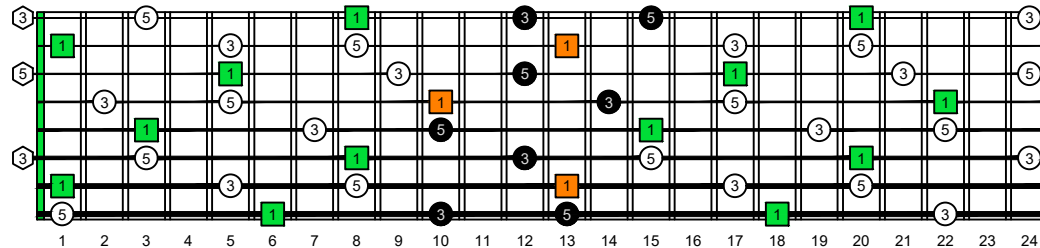

BAF#GED octaves (Meshuggah's 8-string guitar tuning : F B^b E^b A^b D^b G^b B^b E^b) C natural - ENTIRE FINGERBOARD OCTAVE SHAPES

BAF#GED octaves (Meshuggah's 8-string guitar tuning : F B^b E^b A^b D^b G^b B^b E^b) C major arpeggio - ENTIRE FINGERBOARD INTERVALS

BAF#GED octaves (Meshuggah's 8-string guitar tuning) C major arpeggio ENTIRE FINGERBOARD INTERVALS : 7B5A3 box shape (3nps)

BAF#GED octaves (Meshuggah's 8-string guitar tuning) C major arpeggio ENTIRE FINGERBOARD INTERVALS : 8A5A3G1 box shape (3nps)

BAF#GED octaves (Meshuggah's 8-string guitar tuning) C major arpeggio ENTIRE FINGERBOARD INTERVALS : 8F#6G3G1 box shape (3nps)

BAF#GED octaves (Meshuggah's 8-string guitar tuning) C major arpeggio ENTIRE FINGERBOARD INTERVALS : 8F#6E4E1 box shape (3nps)

BAF#GED octaves (Meshuggah's 8-string guitar tuning) C major arpeggio ENTIRE FINGERBOARD INTERVALS : 6E4D2 box shape (3nps)

BAF#GED octaves (Meshuggah's 8-string guitar tuning) C major arpeggio ENTIRE FINGERBOARD INTERVALS : 7D4D2 box shape (3nps)