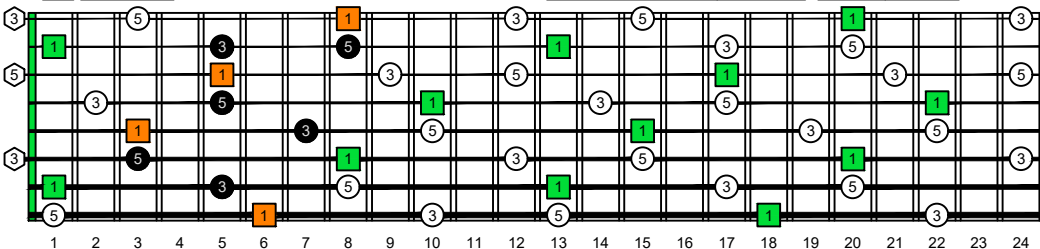

BAF#GED octaves (Meshuggah's 8-string guitar tuning : F B^b E^b A^b D^b G^b B^b E^b) C natural - ENTIRE FINGERBOARD OCTAVE SHAPES

BAF#GED octaves (Meshuggah's 8-string guitar tuning : F B^b E^b A^b D^b G^b B^b E^b) C major arpeggio - ENTIRE FINGERBOARD INTERVALS

BAF#GED octaves (Meshuggah's 8-string guitar tuning) C major arpeggio ENTIRE FINGERBOARD INTERVALS : 7B5A3 box shape (3nps)

BAF#GED octaves (Meshuggah's 8-string guitar tuning) C major arpeggio ENTIRE FINGERBOARD INTERVALS : 8A5A3G1 box shape (3nps)

BAF#GED octaves (Meshuggah's 8-string guitar tuning) C major arpeggio ENTIRE FINGERBOARD INTERVALS : 8F#6G3G1 box shape (3nps)

BAF#GED octaves (Meshuggah's 8-string guitar tuning) C major arpeggio ENTIRE FINGERBOARD INTERVALS : 8F#6E4E1 box shape (3nps)

BAF#GED octaves (Meshuggah's 8-string guitar tuning) C major arpeggio ENTIRE FINGERBOARD INTERVALS : 6E4D2 box shape (3nps)

BAF#GED octaves (Meshuggah's 8-string guitar tuning) C major arpeggio ENTIRE FINGERBOARD INTERVALS : 7D4D2 box shape (3nps)