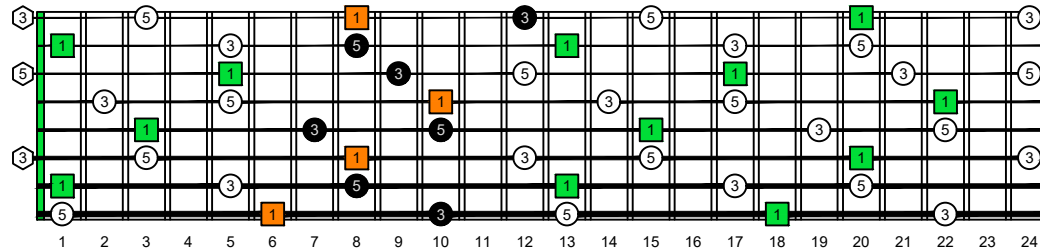

BAF#GED octaves (Meshuggah's 8-string guitar tuning : F B^b E^b A^b D^b G^b B^b E^b) C natural - ENTIRE FINGERBOARD OCTAVE SHAPES

BAF#GED octaves (Meshuggah's 8-string guitar tuning : F B^b E^b A^b D^b G^b B^b E^b) C major arpeggio - ENTIRE FINGERBOARD INTERVALS

BAF#GED octaves (Meshuggah's 8-string guitar tuning) C major arpeggio ENTIRE FINGERBOARD INTERVALS : 7B5A3 box shape (3nps)

BAF#GED octaves (Meshuggah's 8-string guitar tuning) C major arpeggio ENTIRE FINGERBOARD INTERVALS : 8A5A3G1 box shape (3nps)

BAF#GED octaves (Meshuggah's 8-string guitar tuning) C major arpeggio ENTIRE FINGERBOARD INTERVALS : 8F#6G3G1 box shape (3nps)

BAF#GED octaves (Meshuggah's 8-string guitar tuning) C major arpeggio ENTIRE FINGERBOARD INTERVALS : 8F#6E4E1 box shape (3nps)

BAF#GED octaves (Meshuggah's 8-string guitar tuning) C major arpeggio ENTIRE FINGERBOARD INTERVALS : 6E4D2 box shape (3nps)

BAF#GED octaves (Meshuggah's 8-string guitar tuning) C major arpeggio ENTIRE FINGERBOARD INTERVALS : 7D4D2 box shape (3nps)