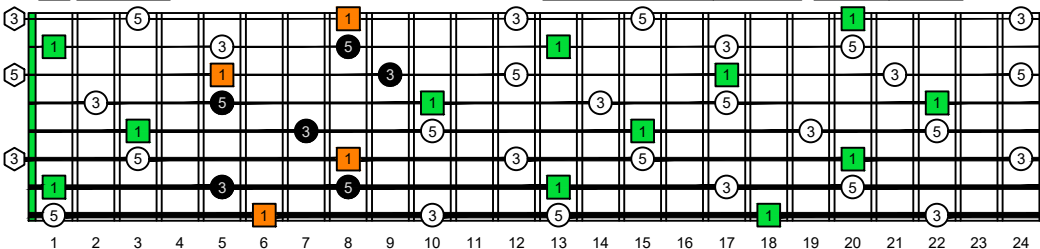

BAF#GED octaves (Meshuggah's 8-string guitar tuning : F B^b E^b A^b D^b G^b B^b E^b) C natural - ENTIRE FINGERBOARD OCTAVE SHAPES

BAF#GED octaves (Meshuggah's 8-string guitar tuning : F B^b E^b A^b D^b G^b B^b E^b) C major arpeggio - ENTIRE FINGERBOARD INTERVALS

BAF#GED octaves (Meshuggah's 8-string guitar tuning) C major arpeggio ENTIRE FINGERBOARD INTERVALS : 7B5A3 box shape (3nps)

BAF#GED octaves (Meshuggah's 8-string guitar tuning) C major arpeggio ENTIRE FINGERBOARD INTERVALS : 8A5A3G1 box shape (3nps)

BAF#GED octaves (Meshuggah's 8-string guitar tuning) C major arpeggio ENTIRE FINGERBOARD INTERVALS : 8F#6G3G1 box shape (3nps)

BAF#GED octaves (Meshuggah's 8-string guitar tuning) C major arpeggio ENTIRE FINGERBOARD INTERVALS : 8F#6E4E1 box shape (3nps)

BAF#GED octaves (Meshuggah's 8-string guitar tuning) C major arpeggio ENTIRE FINGERBOARD INTERVALS : 6E4D2 box shape (3nps)

BAF#GED octaves (Meshuggah's 8-string guitar tuning) C major arpeggio ENTIRE FINGERBOARD INTERVALS : 7D4D2 box shape (3nps)