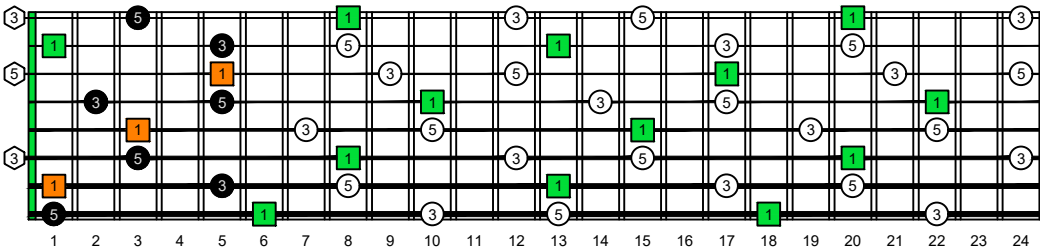

BAF#GED octaves (Meshuggah's 8-string guitar tuning : F B^b E^b A^b D^b G^b B^b E^b) C natural - ENTIRE FINGERBOARD OCTAVE SHAPES

BAF#GED octaves (Meshuggah's 8-string guitar tuning : F B^b E^b A^b D^b G^b B^b E^b) C major arpeggio - ENTIRE FINGERBOARD INTERVALS

BAF#GED octaves (Meshuggah's 8-string guitar tuning) C major arpeggio ENTIRE FINGERBOARD INTERVALS : 7B5A3 box shape (3nps)

BAF#GED octaves (Meshuggah's 8-string guitar tuning) C major arpeggio ENTIRE FINGERBOARD INTERVALS : 8A5A3G1 box shape (3nps)

BAF#GED octaves (Meshuggah's 8-string guitar tuning) C major arpeggio ENTIRE FINGERBOARD INTERVALS : 8F#6G3G1 box shape (3nps)

BAF#GED octaves (Meshuggah's 8-string guitar tuning) C major arpeggio ENTIRE FINGERBOARD INTERVALS : 8F#6E4E1 box shape (3nps)

BAF#GED octaves (Meshuggah's 8-string guitar tuning) C major arpeggio ENTIRE FINGERBOARD INTERVALS : 6E4D2 box shape (3nps)

BAF#GED octaves (Meshuggah's 8-string guitar tuning) C major arpeggio ENTIRE FINGERBOARD INTERVALS : 7D4D2 box shape (3nps)