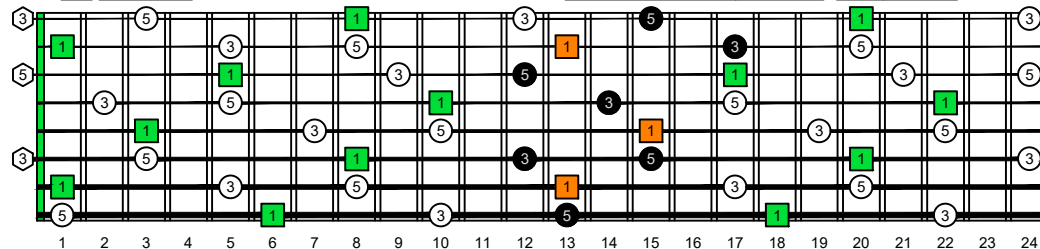

BAF#GED octaves (Meshuggah's 8-string guitar tuning) C major arpeggio ENTIRE FINGERBOARD INTERVALS : 7B5A3 box shape at 12 (3nps)

BAF#GED octaves (Meshuggah's 8-string guitar tuning) C major arpeggio ENTIRE FINGERBOARD INTERVALS : 7B5B2 box shape (3nps)