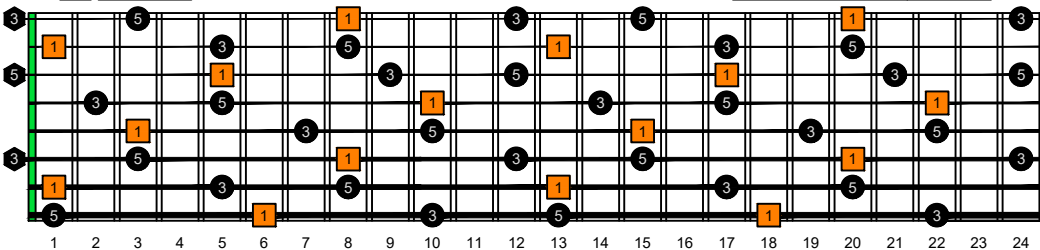

BAF#GED octaves (Meshuggah's 8-string guitar tuning : F B^b E^b A^b D^b G^b B^b E^b) C natural - ENTIRE FINGERBOARD OCTAVE SHAPES

BAF#GED octaves (Meshuggah's 8-string guitar tuning : F B^b E^b A^b D^b G^b B^b E^b) C major arpeggio - ENTIRE FINGERBOARD INTERVALS

BAF#GED octaves (Meshuggah's 8-string guitar tuning) C major arpeggio ENTIRE FINGERBOARD INTERVALS : 7B5A3 box shape (3nps)

BAF#GED octaves (Meshuggah's 8-string guitar tuning) C major arpeggio ENTIRE FINGERBOARD INTERVALS : 8A5A3G1 box shape (3nps)

BAF#GED octaves (Meshuggah's 8-string guitar tuning) C major arpeggio ENTIRE FINGERBOARD INTERVALS : 8F#6G3G1 box shape (3nps)

BAF#GED octaves (Meshuggah's 8-string guitar tuning) C major arpeggio ENTIRE FINGERBOARD INTERVALS : 8F#6E4E1 box shape (3nps)

BAF#GED octaves (Meshuggah's 8-string guitar tuning) C major arpeggio ENTIRE FINGERBOARD INTERVALS : 6E4D2 box shape (3nps)

BAF#GED octaves (Meshuggah's 8-string guitar tuning) C major arpeggio ENTIRE FINGERBOARD INTERVALS : 7D4D2 box shape (3nps)