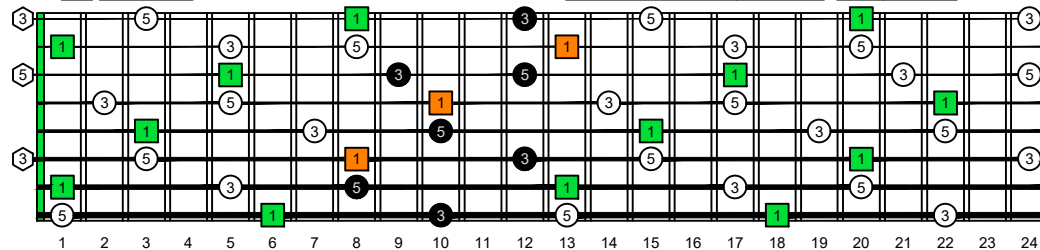

BAF#GED octaves (Meshuggah's 8-string guitar tuning : F B^b E^b A^b D^b G^b B^b E^b) C natural - ENTIRE FINGERBOARD OCTAVE SHAPES

BAF#GED octaves (Meshuggah's 8-string guitar tuning : F B^b E^b A^b D^b G^b B^b E^b) C major arpeggio - ENTIRE FINGERBOARD INTERVALS

BAF#GED octaves (Meshuggah's 8-string guitar tuning) C major arpeggio ENTIRE FINGERBOARD INTERVALS : 7B5A3 box shape (3nps)

BAF#GED octaves (Meshuggah's 8-string guitar tuning) C major arpeggio ENTIRE FINGERBOARD INTERVALS : 8A5A3G1 box shape (3nps)

BAF#GED octaves (Meshuggah's 8-string guitar tuning) C major arpeggio ENTIRE FINGERBOARD INTERVALS : 8F#6G3G1 box shape (3nps)

BAF#GED octaves (Meshuggah's 8-string guitar tuning) C major arpeggio ENTIRE FINGERBOARD INTERVALS : 8F#6E4E1 box shape (3nps)

BAF#GED octaves (Meshuggah's 8-string guitar tuning) C major arpeggio ENTIRE FINGERBOARD INTERVALS : 6E4D2 box shape (3nps)

BAF#GED octaves (Meshuggah's 8-string guitar tuning) C major arpeggio ENTIRE FINGERBOARD INTERVALS : 7D4D2 box shape (3nps)