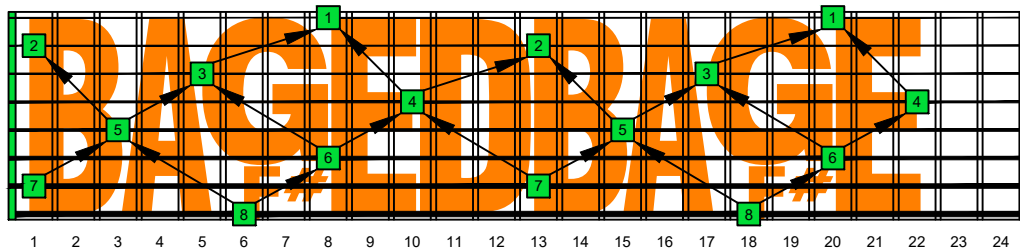

BAF#GED octaves (Meshuggah's 8-string guitar tuning : F B^b E^b A^b D^b G^b B^b E^b) C natural - ENTIRE FINGERBOARD OCTAVE SHAPES

BAF#GED octaves (Meshuggah's 8-string guitar tuning : F B^b E^b A^b D^b G^b B^b E^b) C major arpeggio - ENTIRE FINGERBOARD INTERVALS

BAF#GED octaves (Meshuggah's 8-string guitar tuning) C major arpeggio ENTIRE FINGERBOARD INTERVALS : 7B5A3 box shape (3nps)

BAF#GED octaves (Meshuggah's 8-string guitar tuning) C major arpeggio ENTIRE FINGERBOARD INTERVALS : 8A5A3G1 box shape (3nps)

BAF#GED octaves (Meshuggah's 8-string guitar tuning) C major arpeggio ENTIRE FINGERBOARD INTERVALS : 8F#6G3G1 box shape (3nps)

BAF#GED octaves (Meshuggah's 8-string guitar tuning) C major arpeggio ENTIRE FINGERBOARD INTERVALS : 8F#6E4E1 box shape (3nps)

BAF#GED octaves (Meshuggah's 8-string guitar tuning) C major arpeggio ENTIRE FINGERBOARD INTERVALS : 6E4D2 box shape (3nps)

BAF#GED octaves (Meshuggah's 8-string guitar tuning) C major arpeggio ENTIRE FINGERBOARD INTERVALS : 7D4D2 box shape (3nps)