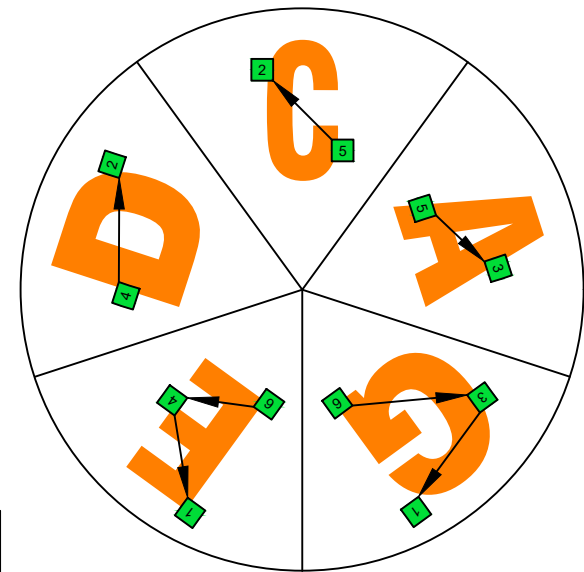

Baritone 6-string guitar  
B1 standard : BEADF#B

oct.guit.

**CAGED octaves** (Baritone 6-string guitar : B1 standard tuning - BEADF#B) **C natural** - FINGERBOARD OCTAVE SHAPES

<b>5C3</b>	<b>5A3</b>	<b>6G3G1</b>	<b>6E4E1</b>	<b>4D2</b>	<b>5C3 at 12</b>
OCTAVE	OCTAVE	OCTAVES	OCTAVES	OCTAVE	OCTAVE