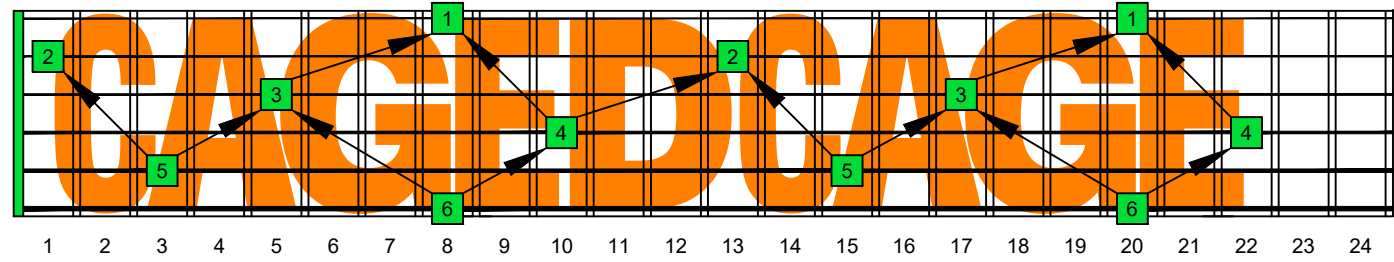

Baritone 6-string guitar  
B1 standard : BEADF#B

oct.guit.

**CAGED octaves** (Baritone 6-string guitar : B1 standard tuning - BEADF#B) **C natural** - FINGERBOARD OCTAVE SHAPES

<b>5C3</b>	<b>5A3</b>	<b>6G3G1</b>	<b>6E4E1</b>	<b>4D2</b>	<b>5C3 at 12</b>
OCTAVE	OCTAVE	OCTAVES	OCTAVES	OCTAVE	OCTAVE