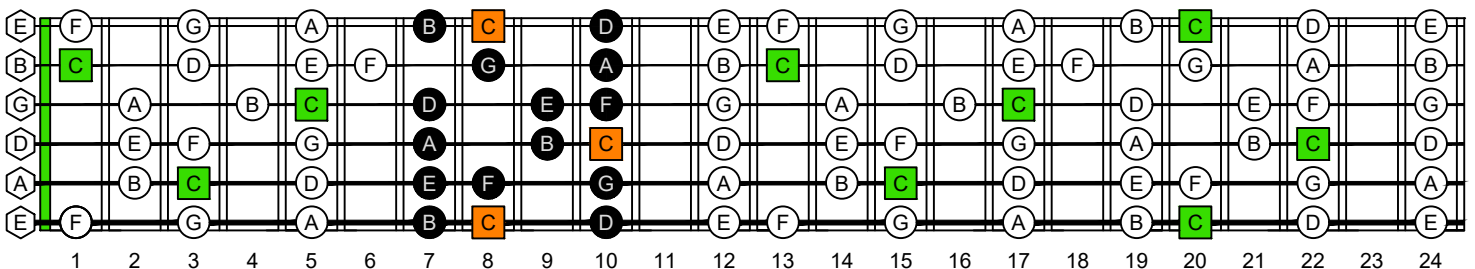

## CAGED octaves box shapes

Baritone  
6-string guitar  
B1 standard tuning  
BEADF#B

C major scale (ionian mode)  
SEMITONOMETER

BOX SHAPE

NOTE NAMES

FINGERING

INTERVALS

www.cagedoctaves.com

Zon Brookes

CAGED octaves (Baritone 6-String Guitar : B1 standard tuning - BEADF#B) C major scale (ionian mode) - 6E4E1 box shape

CAGED octaves (Baritone 6-string guitar : BEADF#B tuning) C major scale (ionian mode) ENTIRE FINGERBOARD NOTE NAMES : 6E4E1 box shape

CAGED octaves (Baritone 6-string guitar : BEADF#B tuning) C major scale (ionian mode) ENTIRE FINGERBOARD INTERVALS : 6E4E1 box shape