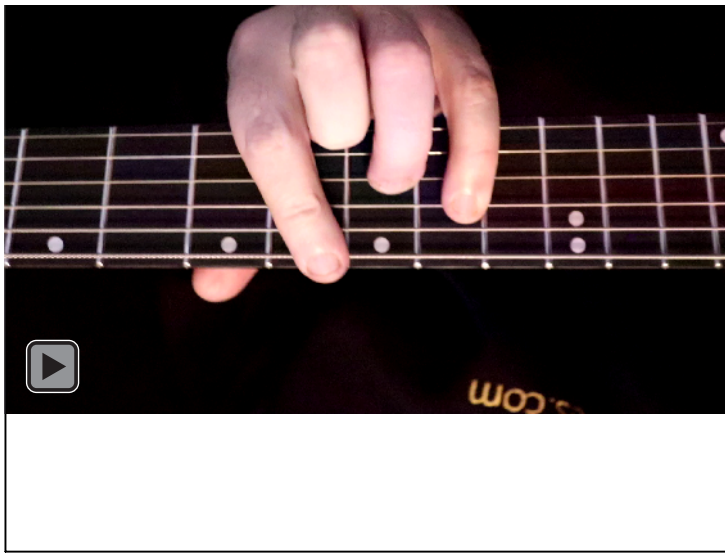

# C major scale (ionian mode)

## CAGED octaves box shapes

Baritone  
6-string guitar  
B1 standard tuning  
BEADF#B

C major scale (ionian mode)  
SEMITONOMETER

BOX SHAPE

NOTE NAMES

FINGERING

INTERVALS

www.cagedoctaves.com

Zon Brookes

CAGED octaves (Baritone 6-String Guitar : B1 standard tuning - BEADF#B) C major scale (ionian mode) - 6E4E1 box shape

CAGED octaves (Baritone 6-string guitar : BEADF#B tuning) C major scale (ionian mode) ENTIRE FINGERBOARD NOTE NAMES : 6E4E1 box shape

CAGED octaves (Baritone 6-string guitar : BEADF#B tuning) C major scale (ionian mode) ENTIRE FINGERBOARD INTERVALS : 6E4E1 box shape