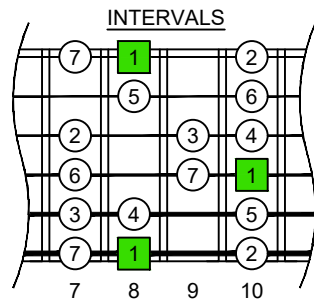

## CAGED octaves box shapes

Baritone  
6-string guitar  
B1 standard tuning  
BEADF#B

C major scale (ionian mode)  
SEMITONOMETER

BOX SHAPE

NOTE NAMES

FINGERING

INTERVALS

www.cagedoctaves.com

Zon Brookes

CAGED octaves (Baritone 6-String Guitar : B1 standard tuning - BEADF#B) C major scale (ionian mode) - 6E4E1 box shape

CAGED octaves (Baritone 6-string guitar : BEADF#B tuning) C major scale (ionian mode) ENTIRE FINGERBOARD NOTE NAMES : 6E4E1 box shape

CAGED octaves (Baritone 6-string guitar : BEADF#B tuning) C major scale (ionian mode) ENTIRE FINGERBOARD INTERVALS : 6E4E1 box shape