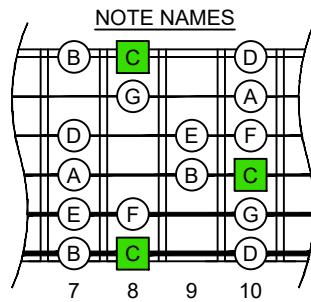

## CAGED octaves box shapes

Baritone  
6-string guitar  
B1 standard tuning  
BEADF#B

C major scale (ionian mode)  
SEMITONOMETER

BOX SHAPE

NOTE NAMES

FINGERING

INTERVALS

www.cagedoctaves.com

Zon Brookes

CAGED octaves (Baritone 6-String Guitar : B1 standard tuning - BEADF#B) C major scale (ionian mode) - 6E4E1 box shape

CAGED octaves (Baritone 6-string guitar : BEADF#B tuning) C major scale (ionian mode) ENTIRE FINGERBOARD NOTE NAMES : 6E4E1 box shape

CAGED octaves (Baritone 6-string guitar : BEADF#B tuning) C major scale (ionian mode) ENTIRE FINGERBOARD INTERVALS : 6E4E1 box shape