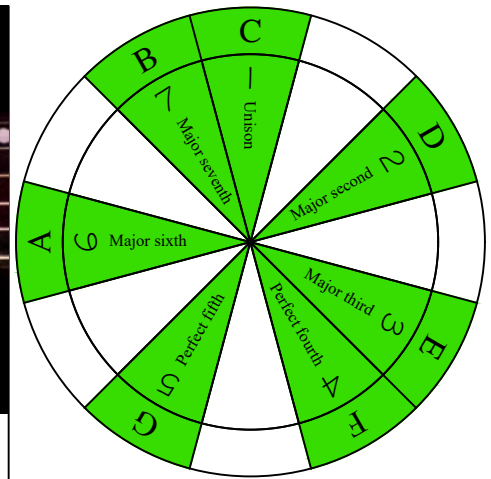

# C major scale (ionian mode)

## CAGED octaves box shapes

Baritone  
6-string guitar  
B1 standard tuning  
BEADF#B

C major scale (ionian mode)  
SEMITONOMETER

BOX SHAPE

NOTE NAMES

FINGERING

INTERVALS

www.cagedoctaves.com

Zon Brookes

CAGED octaves (Baritone 6-String Guitar : B1 standard tuning - BEADF#B) C major scale (ionian mode) - 6E4E1 box shape

CAGED octaves (Baritone 6-string guitar : BEADF#B tuning) C major scale (ionian mode) ENTIRE FINGERBOARD NOTE NAMES : 6E4E1 box shape

CAGED octaves (Baritone 6-string guitar : BEADF#B tuning) C major scale (ionian mode) ENTIRE FINGERBOARD INTERVALS : 6E4E1 box shape