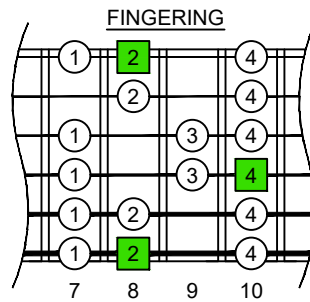

## CAGED octaves box shapes

Baritone  
6-string guitar  
B1 standard tuning  
BEADF#B

C major scale (ionian mode)  
SEMITONOMETER

BOX SHAPE

NOTE NAMES

FINGERING

INTERVALS

www.cagedoctaves.com

Zon Brookes

CAGED octaves (Baritone 6-String Guitar : B1 standard tuning - BEADF#B) C major scale (ionian mode) - 6E4E1 box shape

CAGED octaves (Baritone 6-string guitar : BEADF#B tuning) C major scale (ionian mode) ENTIRE FINGERBOARD NOTE NAMES : 6E4E1 box shape

CAGED octaves (Baritone 6-string guitar : BEADF#B tuning) C major scale (ionian mode) ENTIRE FINGERBOARD INTERVALS : 6E4E1 box shape