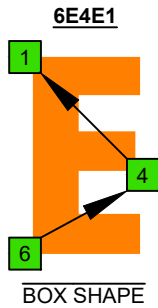

# C major scale (ionian mode)

## CAGED octaves box shapes

Baritone  
6-string guitar  
B1 standard tuning  
BEADF#B

C major scale (ionian mode)  
SEMITONOMETER

BOX SHAPE

NOTE NAMES

FINGERING

INTERVALS

www.cagedoctaves.com

Zon Brookes

CAGED octaves (Baritone 6-String Guitar : B1 standard tuning - BEADF#B) C major scale (ionian mode) - 6E4E1 box shape

CAGED octaves (Baritone 6-string guitar : BEADF#B tuning) C major scale (ionian mode) ENTIRE FINGERBOARD NOTE NAMES : 6E4E1 box shape