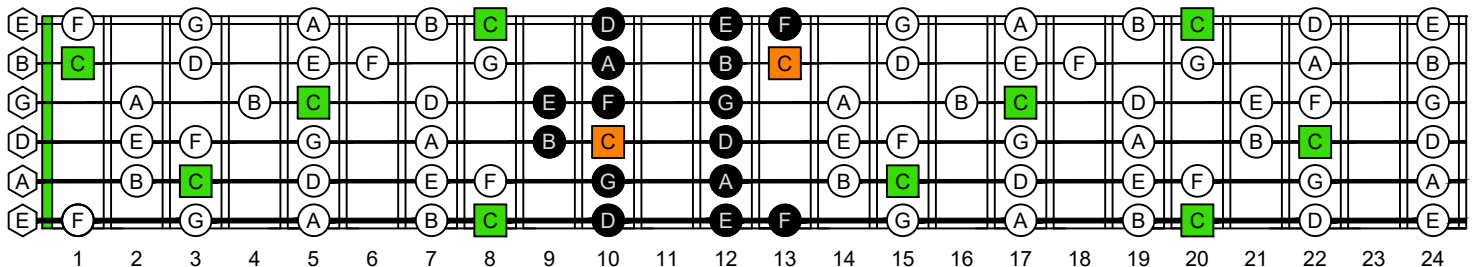

## CAGED octaves box shapes

Baritone  
6-string guitar  
B1 standard tuning  
BEADF#B

C major scale (ionian mode)  
SEMITONOMETER

4D2

BOX SHAPE

NOTE NAMES

FINGERING

INTERVALS

www.cagedoctaves.com

Zon Brookes

CAGED octaves (Baritone 6-String Guitar : B1 standard tuning - BEADF#B) C major scale (ionian mode) - 4D2 box shape

CAGED octaves (Baritone 6-string guitar : BEADF#B tuning) C major scale (ionian mode) ENTIRE FINGERBOARD NOTE NAMES : 4D2 box shape

CAGED octaves (Baritone 6-string guitar : BEADF#B tuning) C major scale (ionian mode) ENTIRE FINGERBOARD INTERVALS : 4D2 box shape