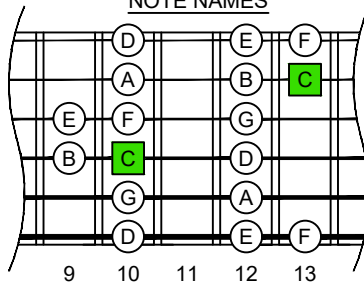

## CAGED octaves box shapes

Baritone  
6-string guitar  
B1 standard tuning  
BEADF#B

C major scale (ionian mode)  
SEMITONOMETER

4D2

BOX SHAPE

NOTE NAMES

FINGERING

INTERVALS

www.cagedoctaves.com

Zon Brookes

CAGED octaves (Baritone 6-String Guitar : B1 standard tuning - BEADF#B) C major scale (ionian mode) - 4D2 box shape

CAGED octaves (Baritone 6-string guitar : BEADF#B tuning) C major scale (ionian mode) ENTIRE FINGERBOARD NOTE NAMES : 4D2 box shape

CAGED octaves (Baritone 6-string guitar : BEADF#B tuning) C major scale (ionian mode) ENTIRE FINGERBOARD INTERVALS : 4D2 box shape