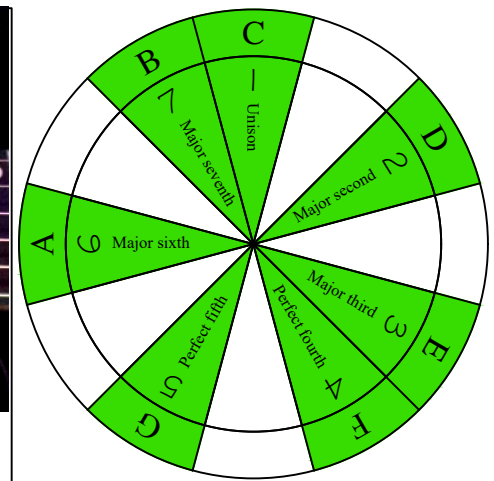

# C major scale (ionian mode)

## CAGED octaves box shapes

Baritone  
6-string guitar  
B1 standard tuning  
BEADF#B

C major scale (ionian mode)  
SEMITONOMETER

4D2

BOX SHAPE

NOTE NAMES

FINGERING

INTERVALS

www.cagedoctaves.com

Zon Brookes

CAGED octaves (Baritone 6-String Guitar : B1 standard tuning - BEADF#B) C major scale (ionian mode) - 4D2 box shape

CAGED octaves (Baritone 6-string guitar : BEADF#B tuning) C major scale (ionian mode) ENTIRE FINGERBOARD NOTE NAMES : 4D2 box shape

CAGED octaves (Baritone 6-string guitar : BEADF#B tuning) C major scale (ionian mode) ENTIRE FINGERBOARD INTERVALS : 4D2 box shape