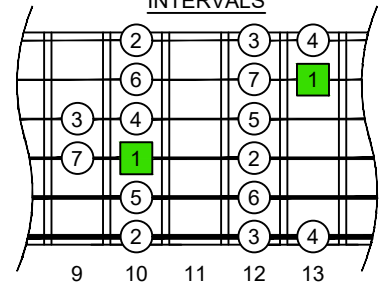

## CAGED octaves box shapes

Baritone  
6-string guitar  
B1 standard tuning  
BEADF#B

C major scale (ionian mode)  
SEMITONOMETER

4D2

BOX SHAPE

NOTE NAMES

FINGERING

INTERVALS

www.cagedoctaves.com

Zon Brookes

CAGED octaves (Baritone 6-String Guitar : B1 standard tuning - BEADF#B) C major scale (ionian mode) - 4D2 box shape

CAGED octaves (Baritone 6-string guitar : BEADF#B tuning) C major scale (ionian mode) ENTIRE FINGERBOARD NOTE NAMES : 4D2 box shape

CAGED octaves (Baritone 6-string guitar : BEADF#B tuning) C major scale (ionian mode) ENTIRE FINGERBOARD INTERVALS : 4D2 box shape