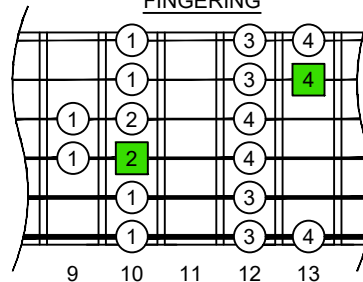

## CAGED octaves box shapes

Baritone  
6-string guitar  
B1 standard tuning  
BEADF#B

C major scale (ionian mode)  
SEMITONOMETER

4D2

BOX SHAPE

NOTE NAMES

FINGERING

INTERVALS

www.cagedoctaves.com

Zon Brookes

CAGED octaves (Baritone 6-String Guitar : B1 standard tuning - BEADF#B) C major scale (ionian mode) - 4D2 box shape

CAGED octaves (Baritone 6-string guitar : BEADF#B tuning) C major scale (ionian mode) ENTIRE FINGERBOARD NOTE NAMES : 4D2 box shape

CAGED octaves (Baritone 6-string guitar : BEADF#B tuning) C major scale (ionian mode) ENTIRE FINGERBOARD INTERVALS : 4D2 box shape