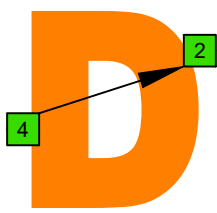

# C major scale (ionian mode)

## CAGED octaves box shapes

Baritone  
6-string guitar  
B1 standard tuning  
BEADF#B

C major scale (ionian mode)  
SEMITONOMETER

4D2

BOX SHAPE

NOTE NAMES

FINGERING

INTERVALS

www.cagedoctaves.com

Zon Brookes

CAGED octaves (Baritone 6-String Guitar : B1 standard tuning - BEADF#B) C major scale (ionian mode) - 4D2 box shape

CAGED octaves (Baritone 6-string guitar : BEADF#B tuning) C major scale (ionian mode) ENTIRE FINGERBOARD NOTE NAMES : 4D2 box shape

CAGED octaves (Baritone 6-string guitar : BEADF#B tuning) C major scale (ionian mode) ENTIRE FINGERBOARD INTERVALS : 4D2 box shape