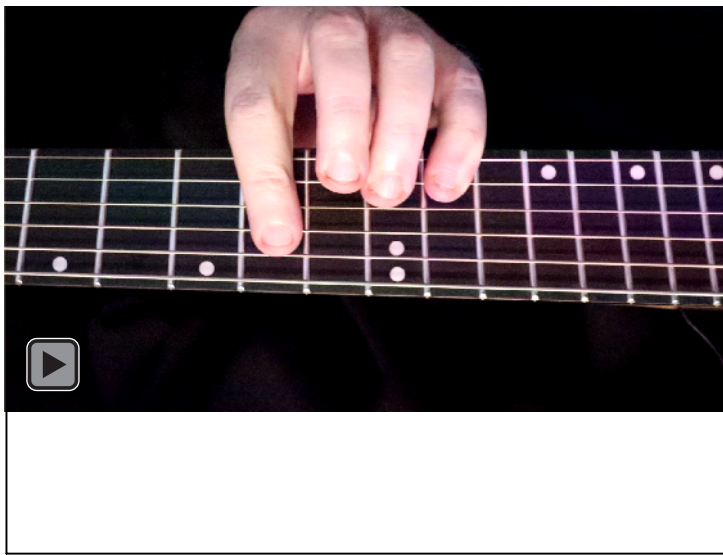

# C major scale (ionian mode)

## CAGED octaves box shapes

Baritone  
6-string guitar  
B1 standard tuning  
BEADF#B

C major scale (ionian mode)  
SEMITONOMETER

4D2

BOX SHAPE

NOTE NAMES

FINGERING

INTERVALS

www.cagedoctaves.com

Zon Brookes

CAGED octaves (Baritone 6-String Guitar : B1 standard tuning - BEADF#B) C major scale (ionian mode) - 4D2 box shape

CAGED octaves (Baritone 6-string guitar : BEADF#B tuning) C major scale (ionian mode) ENTIRE FINGERBOARD NOTE NAMES : 4D2 box shape

CAGED octaves (Baritone 6-string guitar : BEADF#B tuning) C major scale (ionian mode) ENTIRE FINGERBOARD INTERVALS : 4D2 box shape