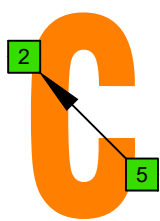

C major scale (ionian mode)

CAGED octaves box shapes

Baritone 6-string guitar
B1 standard tuning
BEADF#B

C major scale (ionian mode)
SEMITONOMETER

5C2 at 12

BOX SHAPE

NOTE NAMES

FINGERING

INTERVALS

www.cagedoctaves.com

Zon Brookes

CAGED octaves (Baritone 6-String Guitar : B1 standard tuning - BEADF#B) C major scale (ionian mode) - 5C2 box shape at 12

CAGED octaves (Baritone 6-string guitar : BEADF#B tuning) C major scale (ionian mode) ENTIRE FINGERBOARD NOTE NAMES : 5C2 box shape at 12

CAGED octaves (Baritone 6-string guitar : BEADF#B tuning) C major scale (ionian mode) ENTIRE FINGERBOARD INTERVALS : 5C2 box shape at 12