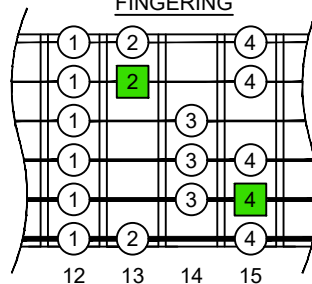

C major scale (ionian mode)

CAGED octaves box shapes

Baritone 6-string guitar
B1 standard tuning
BEADF#B

C major scale (ionian mode)
SEMITONOMETER

5C2 at 12

BOX SHAPE

NOTE NAMES

FINGERING

INTERVALS

www.cagedoctaves.com

Zon Brookes

CAGED octaves (Baritone 6-String Guitar : B1 standard tuning - BEADF#B) C major scale (ionian mode) - 5C2 box shape at 12

CAGED octaves (Baritone 6-string guitar : BEADF#B tuning) C major scale (ionian mode) ENTIRE FINGERBOARD NOTE NAMES : 5C2 box shape at 12

CAGED octaves (Baritone 6-string guitar : BEADF#B tuning) C major scale (ionian mode) ENTIRE FINGERBOARD INTERVALS : 5C2 box shape at 12