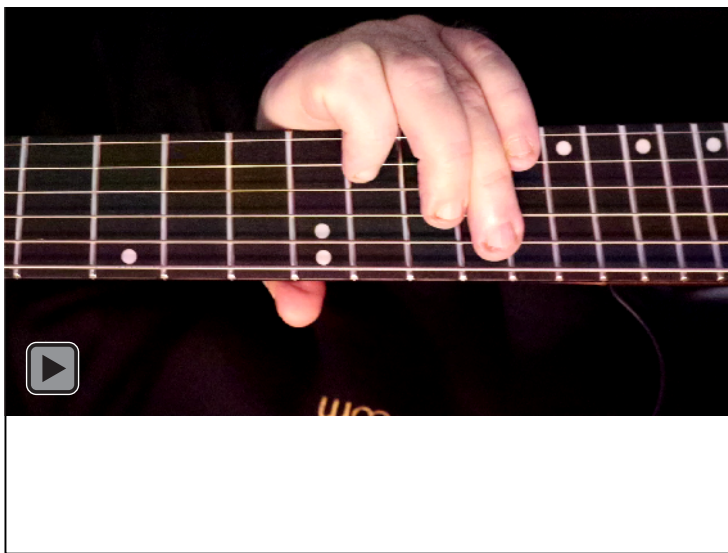

C major scale (ionian mode)

CAGED octaves box shapes

Baritone 6-string guitar
B1 standard tuning
BEADF#B

C major scale (ionian mode)
SEMITONOMETER

5C2 at 12

BOX SHAPE

NOTE NAMES

FINGERING

INTERVALS

www.cagedoctaves.com

Zon Brookes

CAGED octaves (Baritone 6-String Guitar : B1 standard tuning - BEADF#B) C major scale (ionian mode) - 5C2 box shape at 12

CAGED octaves (Baritone 6-string guitar : BEADF#B tuning) C major scale (ionian mode) ENTIRE FINGERBOARD NOTE NAMES : 5C2 box shape at 12

CAGED octaves (Baritone 6-string guitar : BEADF#B tuning) C major scale (ionian mode) ENTIRE FINGERBOARD INTERVALS : 5C2 box shape at 12