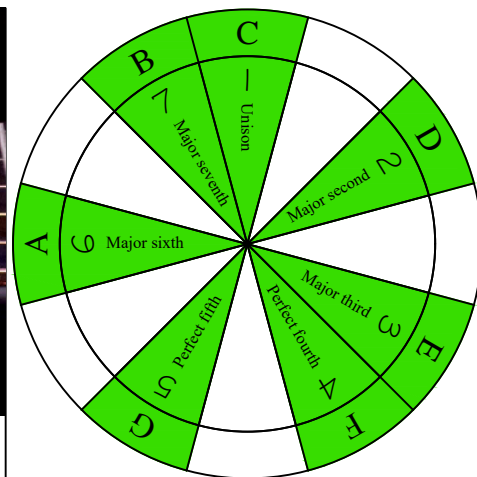

C major scale (ionian mode)

CAGED octaves box shapes

Baritone 6-string guitar
B1 standard tuning
BEADF#B

C major scale (ionian mode)
SEMITONOMETER

5C2 at 12

BOX SHAPE

NOTE NAMES

FINGERING

INTERVALS

www.cagedoctaves.com

Zon Brookes

CAGED octaves (Baritone 6-String Guitar : B1 standard tuning - BEADF#B) C major scale (ionian mode) - 5C2 box shape at 12

CAGED octaves (Baritone 6-string guitar : BEADF#B tuning) C major scale (ionian mode) ENTIRE FINGERBOARD NOTE NAMES : 5C2 box shape at 12

CAGED octaves (Baritone 6-string guitar : BEADF#B tuning) C major scale (ionian mode) ENTIRE FINGERBOARD INTERVALS : 5C2 box shape at 12