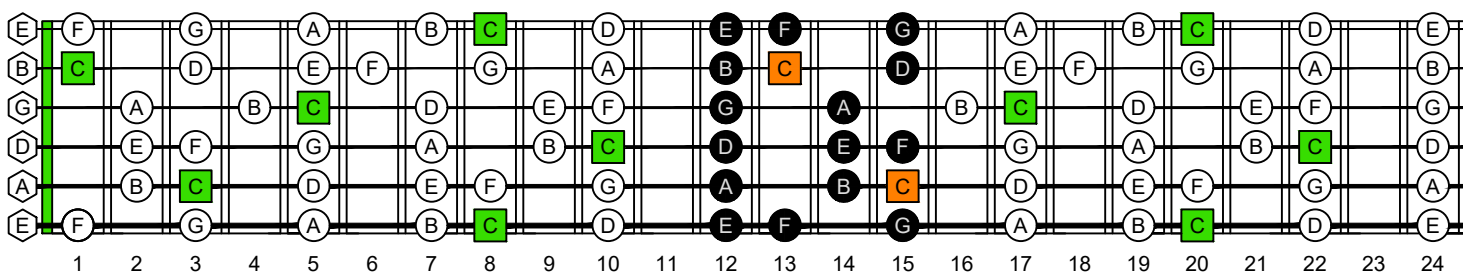

C major scale (ionian mode)

CAGED octaves box shapes

Baritone 6-string guitar
B1 standard tuning
BEADF#B

C major scale (ionian mode)
SEMITONOMETER

5C2 at 12

BOX SHAPE

NOTE NAMES

FINGERING

INTERVALS

www.cagedoctaves.com

Zon Brookes

CAGED octaves (Baritone 6-String Guitar : B1 standard tuning - BEADF#B) C major scale (ionian mode) - 5C2 box shape at 12

CAGED octaves (Baritone 6-string guitar : BEADF#B tuning) C major scale (ionian mode) ENTIRE FINGERBOARD NOTE NAMES : 5C2 box shape at 12

CAGED octaves (Baritone 6-string guitar : BEADF#B tuning) C major scale (ionian mode) ENTIRE FINGERBOARD INTERVALS : 5C2 box shape at 12