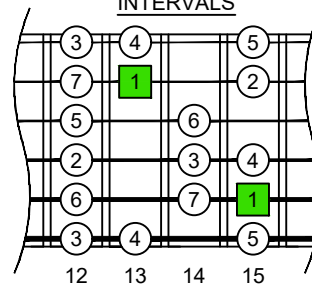

C major scale (ionian mode)

CAGED octaves box shapes

Baritone 6-string guitar
B1 standard tuning
BEADF#B

C major scale (ionian mode)
SEMITONOMETER

5C2 at 12

BOX SHAPE

NOTE NAMES

FINGERING

INTERVALS

www.cagedoctaves.com

Zon Brookes

CAGED octaves (Baritone 6-String Guitar : B1 standard tuning - BEADF#B) C major scale (ionian mode) - 5C2 box shape at 12

CAGED octaves (Baritone 6-string guitar : BEADF#B tuning) C major scale (ionian mode) ENTIRE FINGERBOARD NOTE NAMES : 5C2 box shape at 12

CAGED octaves (Baritone 6-string guitar : BEADF#B tuning) C major scale (ionian mode) ENTIRE FINGERBOARD INTERVALS : 5C2 box shape at 12