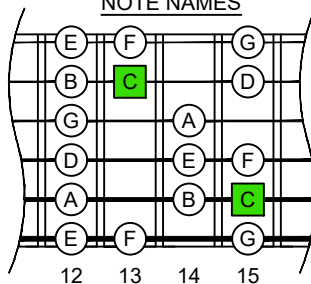

C major scale (ionian mode)

CAGED octaves box shapes

Baritone 6-string guitar
B1 standard tuning
BEADF#B

C major scale (ionian mode)
SEMITONOMETER

5C2 at 12

BOX SHAPE

NOTE NAMES

FINGERING

INTERVALS

www.cagedoctaves.com

Zon Brookes

CAGED octaves (Baritone 6-String Guitar : B1 standard tuning - BEADF#B) C major scale (ionian mode) - 5C2 box shape at 12

CAGED octaves (Baritone 6-string guitar : BEADF#B tuning) C major scale (ionian mode) ENTIRE FINGERBOARD NOTE NAMES : 5C2 box shape at 12

CAGED octaves (Baritone 6-string guitar : BEADF#B tuning) C major scale (ionian mode) ENTIRE FINGERBOARD INTERVALS : 5C2 box shape at 12