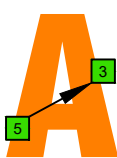

**C**  
major scale  
(ionian mode)  
**CAGED**  
octaves  
box shapes  
Baritone  
6-string guitar  
B1 standard tuning  
BEADF#B

**C major scale (ionian mode)**  
SEMITONOMETER

**5C2**  
BOX SHAPE

**5A3**  
BOX SHAPE

**6G3G1**  
BOX SHAPE

**6E4E1**  
BOX SHAPE

**4D2**  
BOX SHAPE

**5C2 at 12**  
BOX SHAPE