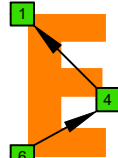

**CAGED octaves** (Baritone 6-string guitar : B1 standard tuning - BEADF#B) **C major scale (ionian mode)** - ENTIRE FINGERBOARD NOTE NAMES

**CAGED octaves** (Baritone 6-string guitar : B1 standard tuning - BEADF#B) **C major scale (ionian mode)** : ENTIRE FINGERBOARD INTERVALS

**C**  
major scale  
(ionian mode)  
**CAGED**  
octaves  
box shapes  
Baritone  
6-string guitar  
B1 standard tuning  
BEADF#B

**C major scale (ionian mode)**  
SEMITONOMETER

**5C2**  
BOX SHAPE

**5A3**  
BOX SHAPE

**6G3G1**  
BOX SHAPE

**6E4E1**  
BOX SHAPE

**4D2**  
BOX SHAPE

**5C2 at 12**  
BOX SHAPE