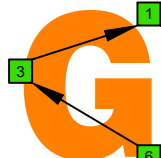

**CAGED octaves** (Baritone 6-string guitar : B1 standard tuning - BEADF#B) **C major scale (ionian mode)** - ENTIRE FINGERBOARD NOTE NAMES

**CAGED octaves** (Baritone 6-string guitar : B1 standard tuning - BEADF#B) **C major scale (ionian mode)** : ENTIRE FINGERBOARD INTERVALS

**C**  
major scale  
(ionian mode)  
**CAGED**  
octaves  
box shapes  
Baritone  
6-string guitar  
B1 standard tuning  
BEADF#B

**C major scale (ionian mode)**  
SEMITONOMETER

**5C2**  
BOX SHAPE

**5A3**  
BOX SHAPE

**6G3G1**  
BOX SHAPE

**6E4E1**  
BOX SHAPE

**4D2**  
BOX SHAPE

**5C2 at 12**  
BOX SHAPE