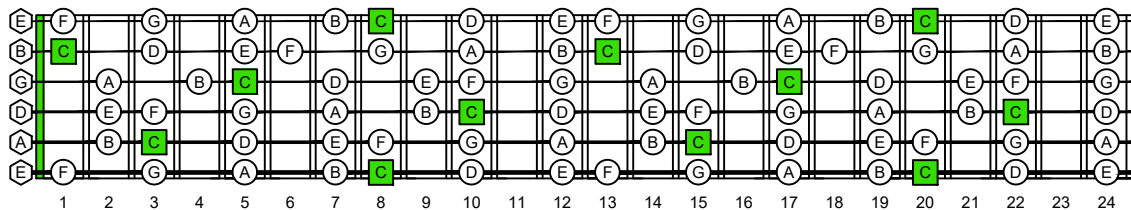

**CAGED octaves** (Baritone 6-string guitar : B1 standard tuning - BEADF#B) **C major scale (ionian mode)** - ENTIRE FINGERBOARD NOTE NAMES

**CAGED octaves** (Baritone 6-string guitar : B1 standard tuning - BEADF#B) **C major scale (ionian mode)** : ENTIRE FINGERBOARD INTERVALS

**C**  
major scale  
(ionian mode)  
**CAGED**  
octaves  
box shapes  
Baritone  
6-string guitar  
B1 standard tuning  
BEADF#B

**C major scale (ionian mode)**  
SEMITONOMETER

**5C2**  
BOX SHAPE

**5A3**  
BOX SHAPE