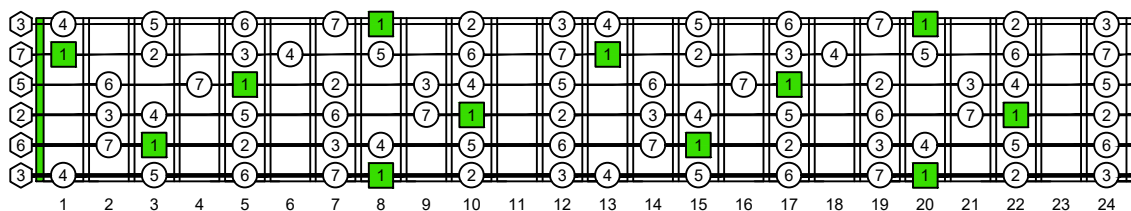

**CAGED octaves** (Baritone 6-string guitar : B1 standard tuning - BEADF#B) **C major scale (ionian mode)** - ENTIRE FINGERBOARD NOTE NAMES

**CAGED octaves** (Baritone 6-string guitar : B1 standard tuning - BEADF#B) **C major scale (ionian mode)** : ENTIRE FINGERBOARD INTERVALS

**C**  
major scale  
(ionian mode)  
**CAGED**  
octaves  
box shapes  
Baritone  
6-string guitar  
B1 standard tuning  
BEADF#B

**C major scale (ionian mode)**  
SEMITONOMETER

**5C2**  
BOX SHAPE

**5A3**  
BOX SHAPE

**6G3G1**  
BOX SHAPE

**6E4E1**  
BOX SHAPE

**4D2**  
BOX SHAPE

**5C2 at 12**  
BOX SHAPE