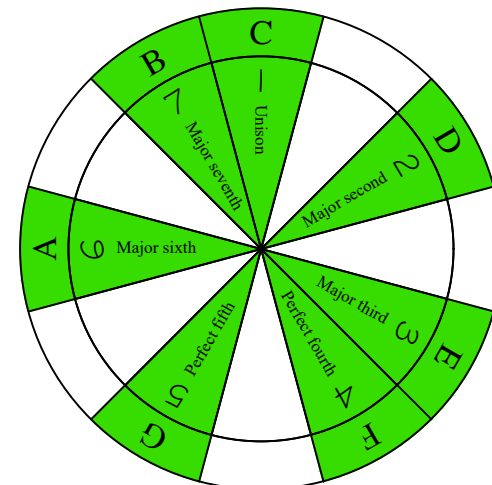

**CAGED octaves** (Baritone 6-string guitar : B1 standard tuning - BEADF#B) **C major scale (ionian mode)** - ENTIRE FINGERBOARD NOTE NAMES

**CAGED octaves** (Baritone 6-string guitar : B1 standard tuning - BEADF#B) **C major scale (ionian mode)** : ENTIRE FINGERBOARD INTERVALS

**C**  
major scale  
(ionian mode)  
**CAGED**  
octaves  
box shapes  
Baritone  
6-string guitar  
B1 standard tuning  
BEADF#B

**C major scale (ionian mode)**  
SEMITONOMETER

**5C2**  
BOX SHAPE

**5A3**  
BOX SHAPE