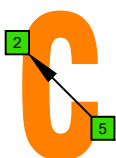

**CAGED octaves** (Baritone 6-string guitar : B1 standard tuning - BEADF#B) **C major scale (ionian mode)** - ENTIRE FINGERBOARD NOTE NAMES

**CAGED octaves** (Baritone 6-string guitar : B1 standard tuning - BEADF#B) **C major scale (ionian mode)** : ENTIRE FINGERBOARD INTERVALS

**C**  
major scale  
(ionian mode)  
**CAGED**  
octaves  
box shapes  
Baritone  
6-string guitar  
B1 standard tuning  
BEADF#B

**C major scale (ionian mode)**  
SEMITONOMETER

**5C2**  
BOX SHAPE

**5A3**  
BOX SHAPE