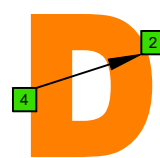

**CAGED octaves** (Baritone 6-string guitar : B1 standard tuning - BEADF#B) **C major scale (ionian mode)** - ENTIRE FINGERBOARD NOTE NAMES

**CAGED octaves** (Baritone 6-string guitar : B1 standard tuning - BEADF#B) **C major scale (ionian mode)** : ENTIRE FINGERBOARD INTERVALS

**C**  
major scale  
(ionian mode)  
**CAGED**  
octaves  
box shapes  
Baritone  
6-string guitar  
B1 standard tuning  
BEADF#B

**C major scale (ionian mode)**  
SEMITONOMETER

**5C2**  
BOX SHAPE

**5A3**  
BOX SHAPE

**6G3G1**  
BOX SHAPE

**6E4E1**  
BOX SHAPE

**4D2**  
BOX SHAPE

**5C2 at 12**  
BOX SHAPE