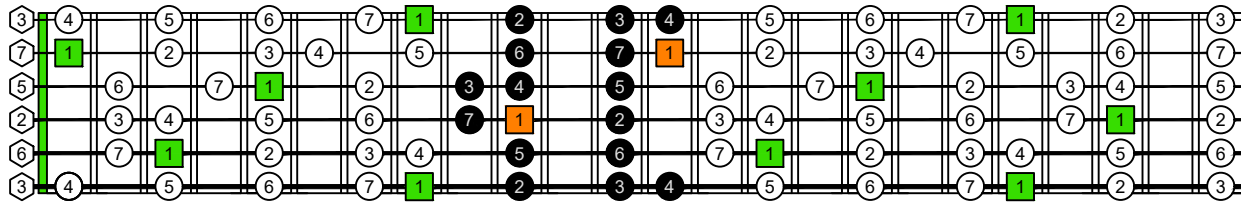

CAGED octaves (Baritone 6-string guitar : BEADF#B tuning) C major scale (ionian mode) ENTIRE FINGERBOARD INTERVALS : 4D2 box shape

1 2 3 4 5 6 7 8 9 10 11 12 13 14 15 16 17 18 19 20 21 22 23 24