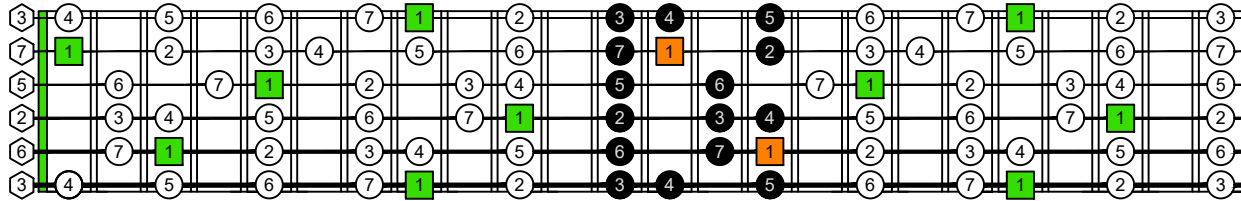

1 2 3 4 5 6 7 8 9 10 11 12 13 14 15 16 17 18 19 20 21 22 23 24

CAGED octaves (Baritone 6-string guitar : BEADF#B tuning) C major scale (ionian mode) ENTIRE FINGERBOARD INTERVALS : 5C2 box shape

1 2 3 4 5 6 7 8 9 10 11 12 13 14 15 16 17 18 19 20 21 22 23 24

CAGED octaves (Baritone 6-string guitar : BEADF#B tuning) C major scale (ionian mode) ENTIRE FINGERBOARD INTERVALS : 5A3 box shape

1 2 3 4 5 6 7 8 9 10 11 12 13 14 15 16 17 18 19 20 21 22 23 24

CAGED octaves (Baritone 6-string guitar : BEADF#B tuning) C major scale (ionian mode) ENTIRE FINGERBOARD INTERVALS : 6G3G1 box shape

1 2 3 4 5 6 7 8 9 10 11 12 13 14 15 16 17 18 19 20 21 22 23 24

CAGED octaves (Baritone 6-string guitar : BEADF#B tuning) C major scale (ionian mode) ENTIRE FINGERBOARD INTERVALS : 6E4E1 box shape

1 2 3 4 5 6 7 8 9 10 11 12 13 14 15 16 17 18 19 20 21 22 23 24

CAGED octaves (Baritone 6-string guitar : BEADF#B tuning) C major scale (ionian mode) ENTIRE FINGERBOARD INTERVALS : 4D2 box shape

1 2 3 4 5 6 7 8 9 10 11 12 13 14 15 16 17 18 19 20 21 22 23 24

CAGED octaves (Baritone 6-string guitar : BEADF#B tuning) C major scale (ionian mode) ENTIRE FINGERBOARD INTERVALS : 5C2 box shape at 12