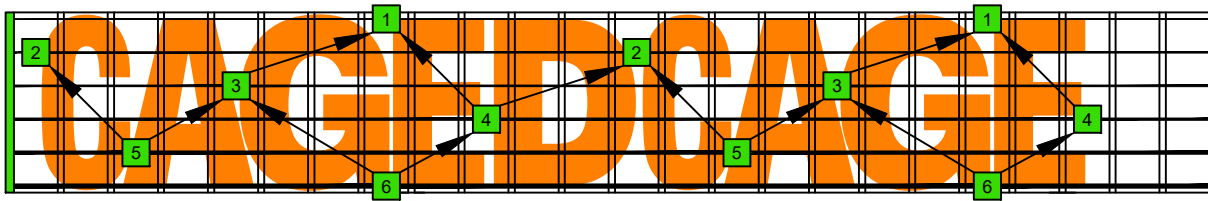

CAGED octaves (Baritone 6-string guitar : B1 standard tuning - BEADF#B) C natural - FINGERBOARD OCTAVE SHAPES

1 2 3 4 5 6 7 8 9 10 11 12 13 14 15 16 17 18 19 20 21 22 23 24

CAGED octaves (Baritone 6-string guitar : B1 standard tuning - BEADF#B) C major scale (ionian mode) : ENTIRE FINGERBOARD INTERVALS

1 2 3 4 5 6 7 8 9 10 11 12 13 14 15 16 17 18 19 20 21 22 23 24

CAGED octaves (Baritone 6-string guitar : BEADF#B tuning) C major scale (ionian mode) ENTIRE FINGERBOARD INTERVALS : 5C2 box shape

1 2 3 4 5 6 7 8 9 10 11 12 13 14 15 16 17 18 19 20 21 22 23 24

CAGED octaves (Baritone 6-string guitar : BEADF#B tuning) C major scale (ionian mode) ENTIRE FINGERBOARD INTERVALS : 5A3 box shape

1 2 3 4 5 6 7 8 9 10 11 12 13 14 15 16 17 18 19 20 21 22 23 24

CAGED octaves (Baritone 6-string guitar : BEADF#B tuning) C major scale (ionian mode) ENTIRE FINGERBOARD INTERVALS : 6G3G1 box shape

1 2 3 4 5 6 7 8 9 10 11 12 13 14 15 16 17 18 19 20 21 22 23 24

CAGED octaves (Baritone 6-string guitar : BEADF#B tuning) C major scale (ionian mode) ENTIRE FINGERBOARD INTERVALS : 6E4E1 box shape

1 2 3 4 5 6 7 8 9 10 11 12 13 14 15 16 17 18 19 20 21 22 23 24