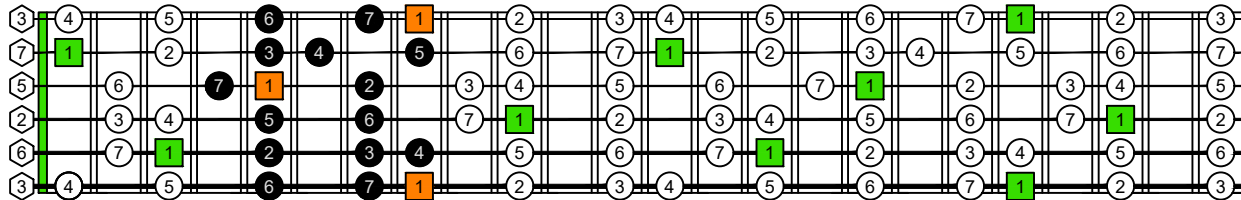

CAGED octaves (Baritone 6-string guitar : B1 standard tuning - BEADF#B) C natural - FINGERBOARD OCTAVE SHAPES

1 2 3 4 5 6 7 8 9 10 11 12 13 14 15 16 17 18 19 20 21 22 23 24

CAGED octaves (Baritone 6-string guitar : B1 standard tuning - BEADF#B) C major scale (ionian mode) : ENTIRE FINGERBOARD INTERVALS

1 2 3 4 5 6 7 8 9 10 11 12 13 14 15 16 17 18 19 20 21 22 23 24

CAGED octaves (Baritone 6-string guitar : BEADF#B tuning) C major scale (ionian mode) ENTIRE FINGERBOARD INTERVALS : 5C2 box shape

1 2 3 4 5 6 7 8 9 10 11 12 13 14 15 16 17 18 19 20 21 22 23 24

CAGED octaves (Baritone 6-string guitar : BEADF#B tuning) C major scale (ionian mode) ENTIRE FINGERBOARD INTERVALS : 5A3 box shape

1 2 3 4 5 6 7 8 9 10 11 12 13 14 15 16 17 18 19 20 21 22 23 24

CAGED octaves (Baritone 6-string guitar : BEADF#B tuning) C major scale (ionian mode) ENTIRE FINGERBOARD INTERVALS : 6G3G1 box shape

1 2 3 4 5 6 7 8 9 10 11 12 13 14 15 16 17 18 19 20 21 22 23 24

CAGED octaves (Baritone 6-string guitar : BEADF#B tuning) C major scale (ionian mode) ENTIRE FINGERBOARD INTERVALS : 6E4E1 box shape

1 2 3 4 5 6 7 8 9 10 11 12 13 14 15 16 17 18 19 20 21 22 23 24