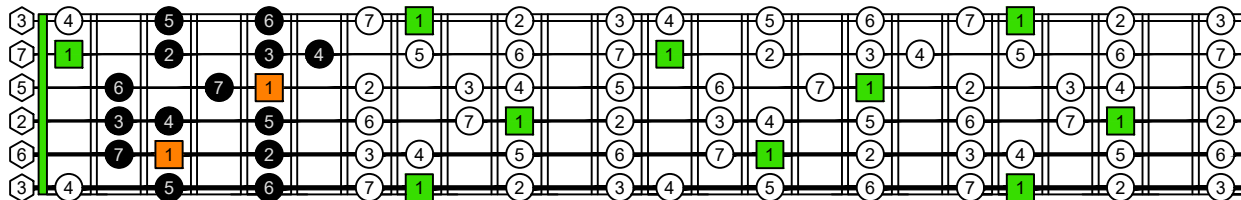

CAGED octaves (Baritone 6-string guitar : B1 standard tuning - BEADF#B) C natural - FINGERBOARD OCTAVE SHAPES

1 2 3 4 5 6 7 8 9 10 11 12 13 14 15 16 17 18 19 20 21 22 23 24

CAGED octaves (Baritone 6-string guitar : B1 standard tuning - BEADF#B) C major scale (ionian mode) : ENTIRE FINGERBOARD INTERVALS

1 2 3 4 5 6 7 8 9 10 11 12 13 14 15 16 17 18 19 20 21 22 23 24

CAGED octaves (Baritone 6-string guitar : BEADF#B tuning) C major scale (ionian mode) ENTIRE FINGERBOARD INTERVALS : 5C2 box shape

1 2 3 4 5 6 7 8 9 10 11 12 13 14 15 16 17 18 19 20 21 22 23 24

CAGED octaves (Baritone 6-string guitar : BEADF#B tuning) C major scale (ionian mode) ENTIRE FINGERBOARD INTERVALS : 5A3 box shape

1 2 3 4 5 6 7 8 9 10 11 12 13 14 15 16 17 18 19 20 21 22 23 24

CAGED octaves (Baritone 6-string guitar : BEADF#B tuning) C major scale (ionian mode) ENTIRE FINGERBOARD INTERVALS : 6G3G1 box shape

CAGED octaves (Baritone 6-string guitar : BEADF#B tuning) C major scale (ionian mode) ENTIRE FINGERBOARD INTERVALS : 4D2 box shape

1 2 3 4 5 6 7 8 9 10 11 12 13 14 15 16 17 18 19 20 21 22 23 24

CAGED octaves (Baritone 6-string guitar : BEADF#B tuning) C major scale (ionian mode) ENTIRE FINGERBOARD INTERVALS : 5C2 box shape at 12