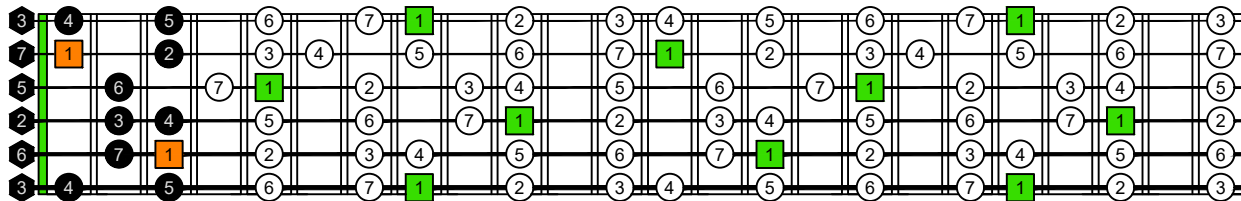

CAGED octaves (Baritone 6-string guitar : B1 standard tuning - BEADF#B) C natural - FINGERBOARD OCTAVE SHAPES

1 2 3 4 5 6 7 8 9 10 11 12 13 14 15 16 17 18 19 20 21 22 23 24

CAGED octaves (Baritone 6-string guitar : B1 standard tuning - BEADF#B) C major scale (ionian mode) : ENTIRE FINGERBOARD INTERVALS

1 2 3 4 5 6 7 8 9 10 11 12 13 14 15 16 17 18 19 20 21 22 23 24

CAGED octaves (Baritone 6-string guitar : BEADF#B tuning) C major scale (ionian mode) ENTIRE FINGERBOARD INTERVALS : 5C2 box shape

1 2 3 4 5 6 7 8 9 10 11 12 13 14 15 16 17 18 19 20 21 22 23 24

CAGED octaves (Baritone 6-string guitar : BEADF#B tuning) C major scale (ionian mode) ENTIRE FINGERBOARD INTERVALS : 5A3 box shape

1 2 3 4 5 6 7 8 9 10 11 12 13 14 15 16 17 18 19 20 21 22 23 24

CAGED octaves (Baritone 6-string guitar : BEADF#B tuning) C major scale (ionian mode) ENTIRE FINGERBOARD INTERVALS : 6G3G1 box shape

CAGED octaves (Baritone 6-string guitar : BEADF#B tuning) C major scale (ionian mode) ENTIRE FINGERBOARD INTERVALS : 4D2 box shape

1 2 3 4 5 6 7 8 9 10 11 12 13 14 15 16 17 18 19 20 21 22 23 24

CAGED octaves (Baritone 6-string guitar : BEADF#B tuning) C major scale (ionian mode) ENTIRE FINGERBOARD INTERVALS : 5C2 box shape at 12