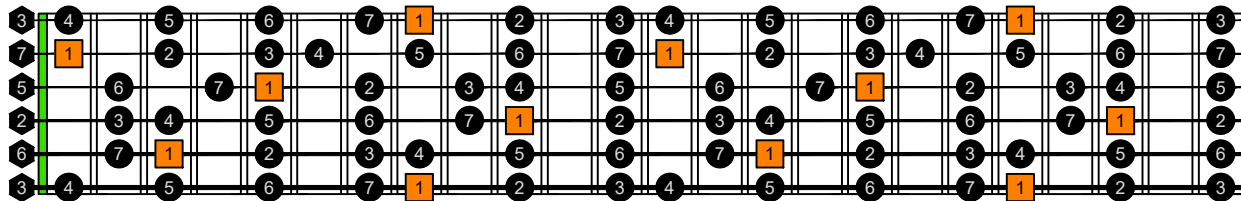

CAGED octaves (Baritone 6-string guitar : B1 standard tuning - BEADF#B) C natural - FINGERBOARD OCTAVE SHAPES

1 2 3 4 5 6 7 8 9 10 11 12 13 14 15 16 17 18 19 20 21 22 23 24

CAGED octaves (Baritone 6-string guitar : B1 standard tuning - BEADF#B) C major scale (ionian mode) : ENTIRE FINGERBOARD INTERVALS

1 2 3 4 5 6 7 8 9 10 11 12 13 14 15 16 17 18 19 20 21 22 23 24

CAGED octaves (Baritone 6-string guitar : BEADF#B tuning) C major scale (ionian mode) ENTIRE FINGERBOARD INTERVALS : 5C2 box shape

1 2 3 4 5 6 7 8 9 10 11 12 13 14 15 16 17 18 19 20 21 22 23 24

CAGED octaves (Baritone 6-string guitar : BEADF#B tuning) C major scale (ionian mode) ENTIRE FINGERBOARD INTERVALS : 5A3 box shape

1 2 3 4 5 6 7 8 9 10 11 12 13 14 15 16 17 18 19 20 21 22 23 24

CAGED octaves (Baritone 6-string guitar : BEADF#B tuning) C major scale (ionian mode) ENTIRE FINGERBOARD INTERVALS : 6G3G1 box shape

CAGED octaves (Baritone 6-string guitar : BEADF#B tuning) C major scale (ionian mode) ENTIRE FINGERBOARD INTERVALS : 4D2 box shape

1 2 3 4 5 6 7 8 9 10 11 12 13 14 15 16 17 18 19 20 21 22 23 24

CAGED octaves (Baritone 6-string guitar : BEADF#B tuning) C major scale (ionian mode) ENTIRE FINGERBOARD INTERVALS : 5C2 box shape at 12