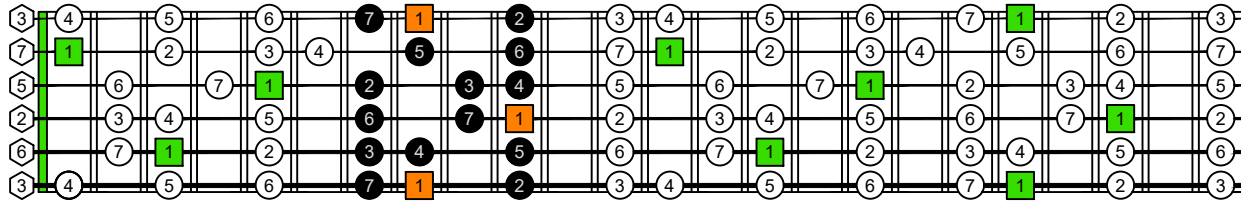

CAGED octaves (Baritone 6-string guitar : B1 standard tuning - BEADF#B) C natural - FINGERBOARD OCTAVE SHAPES

1 2 3 4 5 6 7 8 9 10 11 12 13 14 15 16 17 18 19 20 21 22 23 24

CAGED octaves (Baritone 6-string guitar : B1 standard tuning - BEADF#B) C major scale (ionian mode) : ENTIRE FINGERBOARD INTERVALS

1 2 3 4 5 6 7 8 9 10 11 12 13 14 15 16 17 18 19 20 21 22 23 24

CAGED octaves (Baritone 6-string guitar : BEADF#B tuning) C major scale (ionian mode) ENTIRE FINGERBOARD INTERVALS : 5C2 box shape

1 2 3 4 5 6 7 8 9 10 11 12 13 14 15 16 17 18 19 20 21 22 23 24

CAGED octaves (Baritone 6-string guitar : BEADF#B tuning) C major scale (ionian mode) ENTIRE FINGERBOARD INTERVALS : 5A3 box shape

1 2 3 4 5 6 7 8 9 10 11 12 13 14 15 16 17 18 19 20 21 22 23 24

CAGED octaves (Baritone 6-string guitar : BEADF#B tuning) C major scale (ionian mode) ENTIRE FINGERBOARD INTERVALS : 6G3G1 box shape

1 2 3 4 5 6 7 8 9 10 11 12 13 14 15 16 17 18 19 20 21 22 23 24

CAGED octaves (Baritone 6-string guitar : BEADF#B tuning) C major scale (ionian mode) ENTIRE FINGERBOARD INTERVALS : 6E4E1 box shape

1 2 3 4 5 6 7 8 9 10 11 12 13 14 15 16 17 18 19 20 21 22 23 24