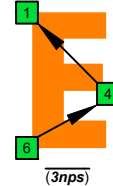

CAGED octaves (Baritone 6-string guitar : B1 standard tuning - BEADF#B) C natural - FINGERBOARD OCTAVE SHAPES

od.guit.

T	1	5	8	8	8	13	13	13	13	13	13	8	8	8	5	1
A				5	10	10	10	15	15	10	10	10	5	5	5	3
B	3	3	3	8	8	8			15	15	8	8	8	3	3	3

5C2 OCTAVE

5A3 OCTAVE

5A3G1 OCTAVES

6G3G1 OCTAVES

6E4E1 OCTAVES

6E4D2 OCTAVES

4D2 OCTAVE

5C2 at 12 OCTAVE