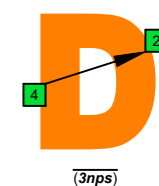

CAGED octaves (Baritone 6-string guitar : B1 standard tuning - BEADF#B) C natural - FINGERBOARD OCTAVE SHAPES

od.guit.

T	1	5	8	8	8	13	13	13	13	13	13	8	8	8	5	1
A				5	10	10	10	15	15	10	10	10	5	5	5	3
B	3	3	3	8	8	8			15	15	8	8	8	3	3	3

5C2 OCTAVE

5A3 OCTAVE

5A3G1 OCTAVES

6G3G1 OCTAVES

6E4E1 OCTAVES

6E4D2 OCTAVES

4D2 OCTAVE

5C2 at 12 OCTAVE