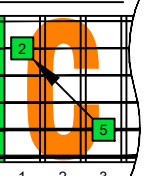

STRING NUMBERS