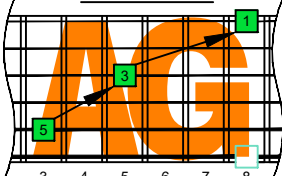

STRING NUMBERS