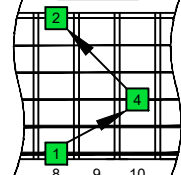

CAGED octaves (Baritone 6-string guitar : B1 standard tuning - BEADF#B) C natural - FINGERBOARD OCTAVE SHAPES

od.guit.

T	1	5	8	8	8	13	13	13	13	13	13	8	8	8	5	1
A				5	10	10	10	15	15	10	10	10	5	5	5	3
B	3	3	3	8	8	8			15	15	8	8	8	3	3	3

FINGERING