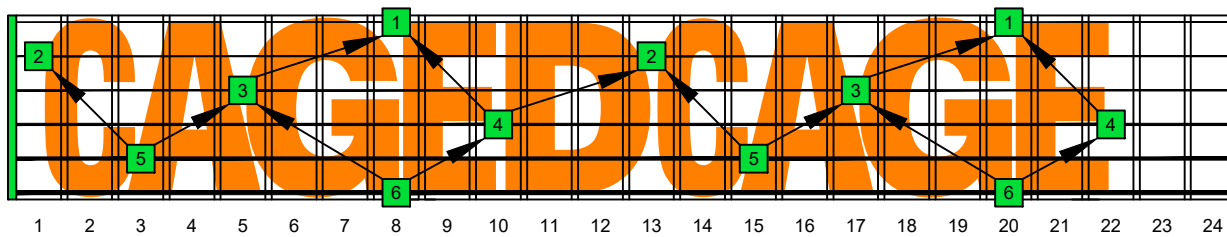

CAGED octaves (Baritone 6-string guitar : B1 standard tuning - BEADF#B) C natural - FINGERBOARD OCTAVE SHAPES

od.guit.

T	1	5	8	8	8	13	13	13	13	13	13	8	8	8	5	1
A				5	10	10	10	15	15	10	10	10	5	5	5	3
B	3	3	3	8	8	8			15	15	8	8	8	3	3	3

5C2 OCTAVE

5A3 OCTAVE

5A3G1 OCTAVES

6G3G1 OCTAVES

6E4E1 OCTAVES

6E4D2 OCTAVES

4D2 OCTAVE

5C2 at 12 OCTAVE