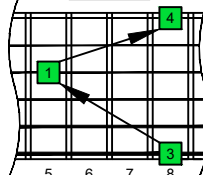

CAGED octaves (Baritone 6-string guitar : B1 standard tuning - BEADF#B) C natural - FINGERBOARD OCTAVE SHAPES

od.guit.

T	1	5	8	8	8	13	13	13	13	13	13	8	8	8	5	1
A				5	10	10	10	15	15	10	10	10	5	5	5	3
B	3	3	3	8	8	8			15	15	8	8	8	3	3	3

FINGERING