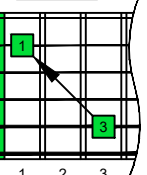

CAGED octaves (Baritone 6-string guitar : B1 standard tuning - BEADF#B) C natural - FINGERBOARD OCTAVE SHAPES

od.guit.

T	1	5	8	8	8	13	13	13	13	13	13	8	8	8	5	1
A				5	10	10	10	15	15	10	10	10	5	5	5	3
B	3	3	3	8	8	8			15	15	8	8	8	3	3	3

FINGERING