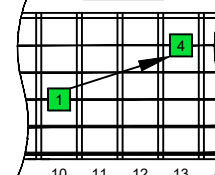

CAGED octaves (Baritone 6-string guitar : B1 standard tuning - BEADF#B) C natural - FINGERBOARD OCTAVE SHAPES

od.guit.

T	1	5	8	8	8	13	13	13	13	13	13	8	8	8	5	1
A				5	10	10	10	15	15	10	10	10	5	5	5	3
B	3	3	3	8	8	8			15	15	8	8	8	3	3	3

FINGERING