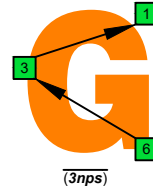

CAGED octaves (Baritone 6-string guitar : B1 standard tuning - BEADF#B) C natural - FINGERBOARD OCTAVE SHAPES

od.guit.

T	1	5	8	8	8	13	13	13	13	13	13	8	8	8	5	1
A				5	10	10	10	15	15	10	10	10	5	5	5	3
B	3	3	3	8	8	8			15	15	8	8	8	3	3	3

5C2 OCTAVE

5A3 OCTAVE

5A3G1 OCTAVES

6G3G1 OCTAVES

6E4E1 OCTAVES

6E4D2 OCTAVES

4D2 OCTAVE

5C2 at 12 OCTAVE