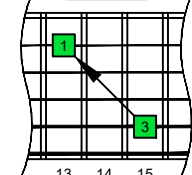

CAGED octaves (Baritone 6-string guitar : B1 standard tuning - BEADF#B) C natural - FINGERBOARD OCTAVE SHAPES

od.guit.

T	1	5	8	8	8	13	13	13	13	13	13	8	8	8	5	1
A				5	10	10	10	15	15	10	10	10	5	5	5	3
B	3	3	3	8	8	8			15	15	8	8	8	3	3	3

FINGERING