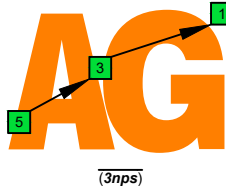

5A3G1 OCTAVES