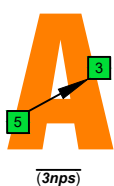

CAGED octaves (Baritone 6-string guitar : B1 standard tuning - BEADF#B) C natural - FINGERBOARD OCTAVE SHAPES

od.guit.

T	1	5	8	8	8	13	13	13	13	13	13	8	8	8	5	1
A				5	10	10	10	15	15	10	10	10	5	5	5	3
B	3	3	3	8	8	8			15	15	8	8	8	3	3	3

5A3 OCTAVE