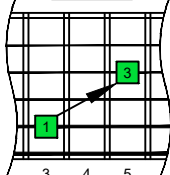

CAGED octaves (Baritone 6-string guitar : B1 standard tuning - BEADF#B) C natural - FINGERBOARD OCTAVE SHAPES

od.guit.

T	1	5	8	8	8	13	13	13	13	13	13	8	8	8	5	1
A				5	10	10	10	15	15	10	10	10	5	5	5	3
B	3	3	3	8	8	8			15	15	8	8	8	3	3	3

FINGERING