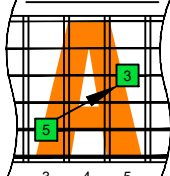

STRING NUMBERS