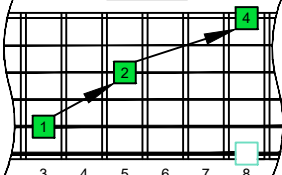

CAGED octaves (Baritone 6-string guitar : B1 standard tuning - BEADF#B) C natural - FINGERBOARD OCTAVE SHAPES

od.guit.

T	1	5	8	8	8	13	13	13	13	13	13	8	8	8	5	1
A				5	10	10	10	15	15	10	10	10	5	5	5	3
B	3	3	3	8	8	8			15	15	8	8	8	3	3	3

FINGERING