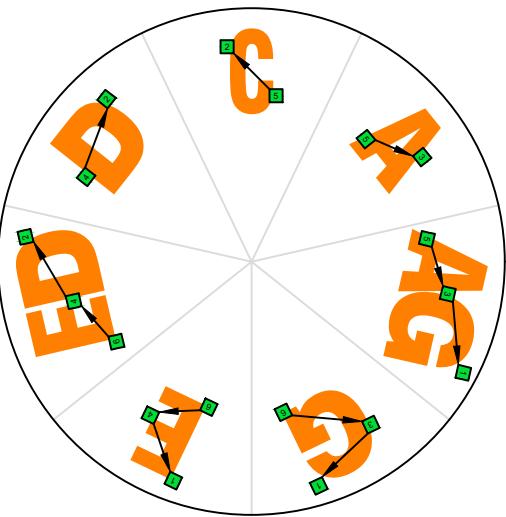

CAGED octaves (Baritone 6-string guitar : B1 standard tuning - BEADF#B) C natural - FINGERBOARD OCTAVE SHAPES

od.guit.

T	1	5	8	8	8	13	13	13	13	13	13	8	8	8	5	1
A				5	10	10	10	15	15	10	10	10	5	5	5	3
B	3	3	3	8	8	8			15	15	8	8	8	3	3	3

5C2 OCTAVE

5A3 OCTAVE

5A3G1 OCTAVES

6G3G1 OCTAVES

6E4E1 OCTAVES

6E4D2 OCTAVES

4D2 OCTAVE

5C2 at 12 OCTAVE