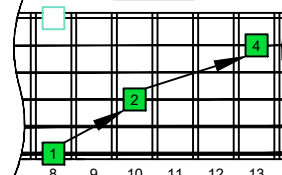

CAGED octaves (Baritone 6-string guitar : B1 standard tuning - BEADF#B) C natural - FINGERBOARD OCTAVE SHAPES

od.guit.

T	1	5	8	8	8	13	13	13	13	13	13	8	8	8	5	1
A				5	10	10	10	15	15	10	10	10	5	5	5	3
B	3	3	3	8	8	8			15	15	8	8	8	3	3	3

FINGERING