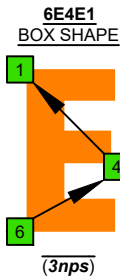

**C**  
**major scale**  
*(ionian mode)*  
**CAGED**  
**octaves**  
**box shapes**  
*(3nps)*  
 Baritone  
 6-string guitar  
 B1 standard tuning  
 BEADF#B

www.cagedoctaves.com

Zon Brookes

CAGED octaves (Baritone 6-String Guitar : B1 standard tuning - BEADF#B) C major scale (ionian mode) - 6E4E1 box shape (3nps)

**CAGED octaves** (Baritone 6-string guitar : BEADF#B tuning) **C major scale (ionian mode)** ENTIRE FINGERBOARD NOTE NAMES : **6E4E1** box shape (3nps)

**CAGED octaves** (Baritone 6-string guitar : BEADF#B tuning) **C major scale (ionian mode)** ENTIRE FINGERBOARD INTERVALS : **6E4E1** box shape (3nps)