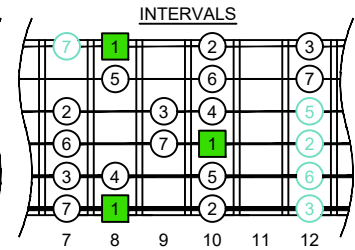

**C**  
**major scale**  
*(ionian mode)*  
**CAGED**  
**octaves**  
**box shapes**  
*(3nps)*  
 Baritone  
 6-string guitar  
 B1 standard tuning  
 BEADF#B

www.cagedoctaves.com

Zon Brookes

CAGED octaves (Baritone 6-String Guitar : B1 standard tuning - BEADF#B) C major scale (ionian mode) - 6E4E1 box shape (3nps)

**CAGED octaves** (Baritone 6-string guitar : BEADF#B tuning) **C major scale (ionian mode)** ENTIRE FINGERBOARD NOTE NAMES : **6E4E1** box shape (3nps)

**CAGED octaves** (Baritone 6-string guitar : BEADF#B tuning) **C major scale (ionian mode)** ENTIRE FINGERBOARD INTERVALS : **6E4E1** box shape (3nps)