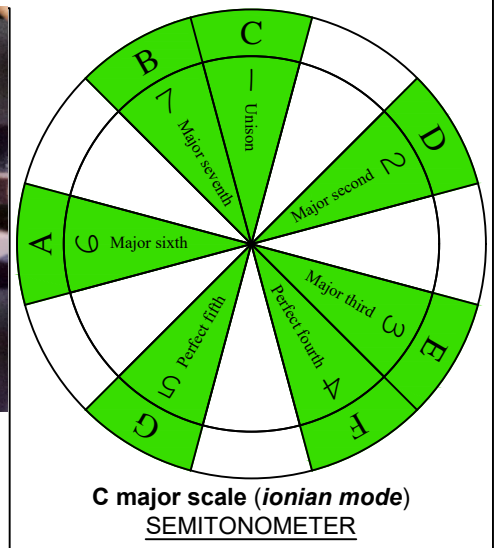

**C**  
**major scale**  
*(ionian mode)*  
**CAGED**  
**octaves**  
**box shapes**  
*(3nps)*  
 Baritone  
 6-string guitar  
 B1 standard tuning  
 BEADF#B

www.cagedoctaves.com

Zon Brookes

CAGED octaves (Baritone 6-String Guitar : B1 standard tuning - BEADF#B) C major scale (ionian mode) - 6E4E1 box shape (3nps)

**CAGED octaves** (Baritone 6-string guitar : BEADF#B tuning) **C major scale (ionian mode)** ENTIRE FINGERBOARD NOTE NAMES : **6E4E1** box shape (3nps)

**CAGED octaves** (Baritone 6-string guitar : BEADF#B tuning) **C major scale (ionian mode)** ENTIRE FINGERBOARD INTERVALS : **6E4E1** box shape (3nps)