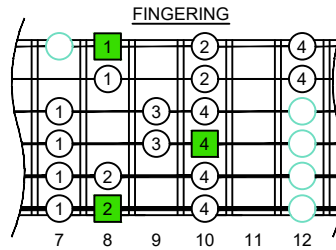

**C**  
**major scale**  
*(ionian mode)*  
**CAGED**  
**octaves**  
**box shapes**  
*(3nps)*  
 Baritone  
 6-string guitar  
 B1 standard tuning  
 BEADF#B

www.cagedoctaves.com

Zon Brookes

CAGED octaves (Baritone 6-String Guitar : B1 standard tuning - BEADF#B) C major scale (ionian mode) - 6E4E1 box shape (3nps)

**CAGED octaves** (Baritone 6-string guitar : BEADF#B tuning) **C major scale (ionian mode)** ENTIRE FINGERBOARD NOTE NAMES : **6E4E1** box shape (3nps)

**CAGED octaves** (Baritone 6-string guitar : BEADF#B tuning) **C major scale (ionian mode)** ENTIRE FINGERBOARD INTERVALS : **6E4E1** box shape (3nps)