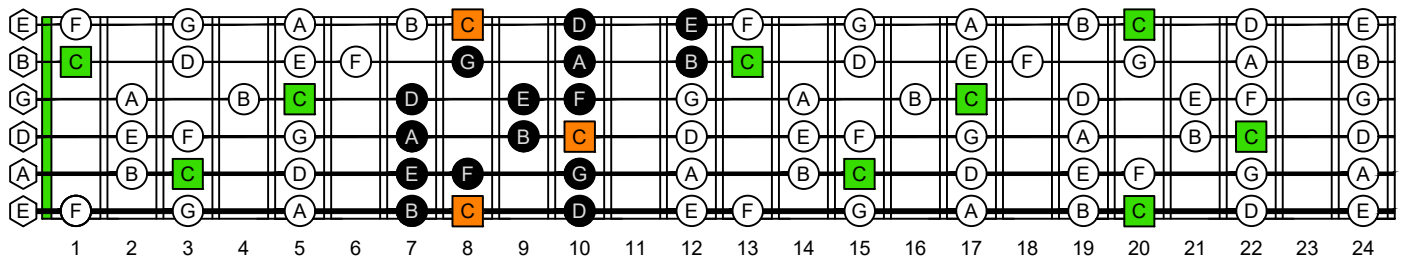

**C**  
**major scale**  
*(ionian mode)*  
**CAGED**  
**octaves**  
**box shapes**  
*(3nps)*  
 Baritone  
 6-string guitar  
 B1 standard tuning  
 BEADF#B

www.cagedoctaves.com

Zon Brookes

CAGED octaves (Baritone 6-String Guitar : B1 standard tuning - BEADF#B) C major scale (ionian mode) - 6E4E1 box shape (3nps)

**CAGED octaves** (Baritone 6-string guitar : BEADF#B tuning) **C major scale (ionian mode)** ENTIRE FINGERBOARD NOTE NAMES : **6E4E1** box shape (3nps)

**CAGED octaves** (Baritone 6-string guitar : BEADF#B tuning) **C major scale (ionian mode)** ENTIRE FINGERBOARD INTERVALS : **6E4E1** box shape (3nps)