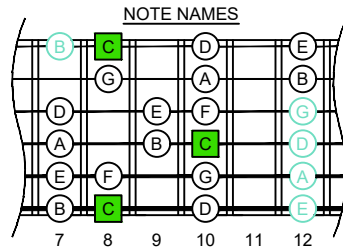

**C**  
**major scale**  
*(ionian mode)*  
**CAGED**  
**octaves**  
**box shapes**  
*(3nps)*  
 Baritone  
 6-string guitar  
 B1 standard tuning  
 BEADF#B

www.cagedoctaves.com

Zon Brookes

CAGED octaves (Baritone 6-String Guitar : B1 standard tuning - BEADF#B) C major scale (ionian mode) - 6E4E1 box shape (3nps)

**CAGED octaves** (Baritone 6-string guitar : BEADF#B tuning) **C major scale (ionian mode)** ENTIRE FINGERBOARD NOTE NAMES : **6E4E1** box shape (3nps)

**CAGED octaves** (Baritone 6-string guitar : BEADF#B tuning) **C major scale (ionian mode)** ENTIRE FINGERBOARD INTERVALS : **6E4E1** box shape (3nps)