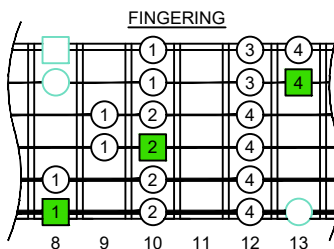

C
major scale
(ionian mode)
CAGED
octaves
box shapes
(3nps)
Baritone
6-string guitar
B1 standard tuning
 BEADF#B

www.cagedoctaves.com

Zon Brookes

CAGED octaves (Baritone 6-String Guitar : B1 standard tuning - BEADF#B) C major scale (ionian mode) - 6E4D2 box shape (3nps)

CAGED octaves (Baritone 6-string guitar : BEADF#B tuning) **C major scale (ionian mode)** ENTIRE FINGERBOARD NOTE NAMES : **6E4D2** box shape (3nps)

CAGED octaves (Baritone 6-string guitar : BEADF#B tuning) **C major scale (ionian mode)** ENTIRE FINGERBOARD INTERVALS : **6E4D2** box shape (3nps)