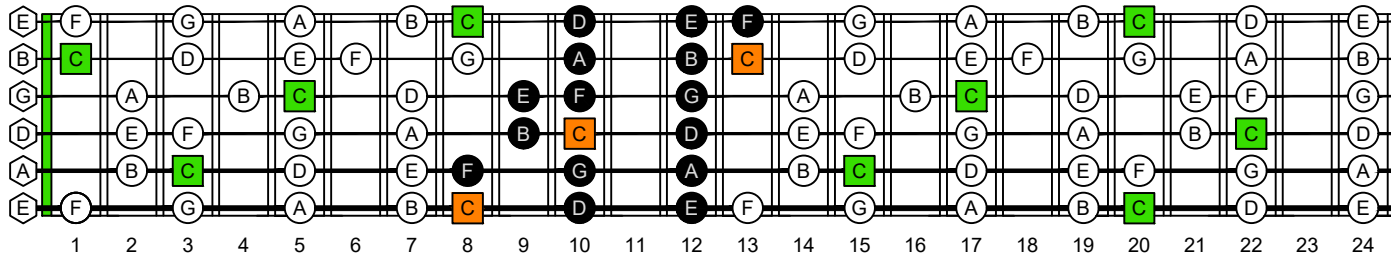

C
major scale
(ionian mode)
CAGED
octaves
box shapes
(3nps)
Baritone
6-string guitar
B1 standard tuning
 BEADF#B

www.cagedoctaves.com

Zon Brookes

CAGED octaves (Baritone 6-String Guitar : B1 standard tuning - BEADF#B) C major scale (ionian mode) - 6E4D2 box shape (3nps)

CAGED octaves (Baritone 6-string guitar : BEADF#B tuning) **C major scale (ionian mode)** ENTIRE FINGERBOARD NOTE NAMES : **6E4D2** box shape (3nps)

CAGED octaves (Baritone 6-string guitar : BEADF#B tuning) **C major scale (ionian mode)** ENTIRE FINGERBOARD INTERVALS : **6E4D2** box shape (3nps)