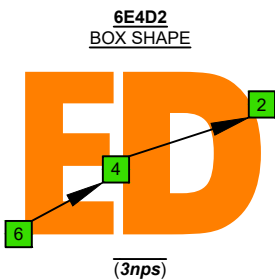

C
major scale
(ionian mode)
CAGED
octaves
box shapes
(3nps)
Baritone
6-string guitar
B1 standard tuning
 BEADF#B

www.cagedoctaves.com

Zon Brookes

CAGED octaves (Baritone 6-String Guitar : B1 standard tuning - BEADF#B) C major scale (ionian mode) - 6E4D2 box shape (3nps)

CAGED octaves (Baritone 6-string guitar : BEADF#B tuning) **C major scale (ionian mode)** ENTIRE FINGERBOARD NOTE NAMES : **6E4D2** box shape (3nps)

CAGED octaves (Baritone 6-string guitar : BEADF#B tuning) **C major scale (ionian mode)** ENTIRE FINGERBOARD INTERVALS : **6E4D2** box shape (3nps)