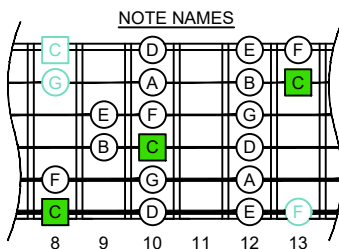

C
major scale
(ionian mode)
CAGED
octaves
box shapes
(3nps)
Baritone
6-string guitar
B1 standard tuning
 BEADF#B

www.cagedoctaves.com

Zon Brookes

CAGED octaves (Baritone 6-String Guitar : B1 standard tuning - BEADF#B) C major scale (ionian mode) - 6E4D2 box shape (3nps)

CAGED octaves (Baritone 6-string guitar : BEADF#B tuning) **C major scale (ionian mode)** ENTIRE FINGERBOARD NOTE NAMES : **6E4D2** box shape (3nps)

CAGED octaves (Baritone 6-string guitar : BEADF#B tuning) **C major scale (ionian mode)** ENTIRE FINGERBOARD INTERVALS : **6E4D2** box shape (3nps)