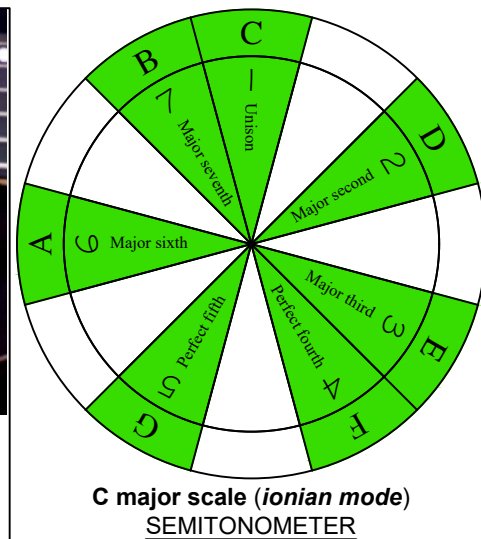

C
major scale
(ionian mode)
CAGED
octaves
box shapes
(3nps)
Baritone
6-string guitar
B1 standard tuning
 BEADF#B

www.cagedoctaves.com

Zon Brookes

CAGED octaves (Baritone 6-String Guitar : B1 standard tuning - BEADF#B) C major scale (ionian mode) - 6E4D2 box shape (3nps)

CAGED octaves (Baritone 6-string guitar : BEADF#B tuning) **C major scale (ionian mode)** ENTIRE FINGERBOARD NOTE NAMES : **6E4D2** box shape (3nps)

CAGED octaves (Baritone 6-string guitar : BEADF#B tuning) **C major scale (ionian mode)** ENTIRE FINGERBOARD INTERVALS : **6E4D2** box shape (3nps)