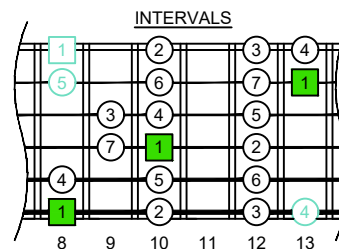

C
major scale
(ionian mode)
CAGED
octaves
box shapes
(3nps)
Baritone
6-string guitar
B1 standard tuning
 BEADF#B

www.cagedoctaves.com

Zon Brookes

CAGED octaves (Baritone 6-String Guitar : B1 standard tuning - BEADF#B) C major scale (ionian mode) - 6E4D2 box shape (3nps)

CAGED octaves (Baritone 6-string guitar : BEADF#B tuning) **C major scale (ionian mode)** ENTIRE FINGERBOARD NOTE NAMES : **6E4D2** box shape (3nps)

CAGED octaves (Baritone 6-string guitar : BEADF#B tuning) **C major scale (ionian mode)** ENTIRE FINGERBOARD INTERVALS : **6E4D2** box shape (3nps)